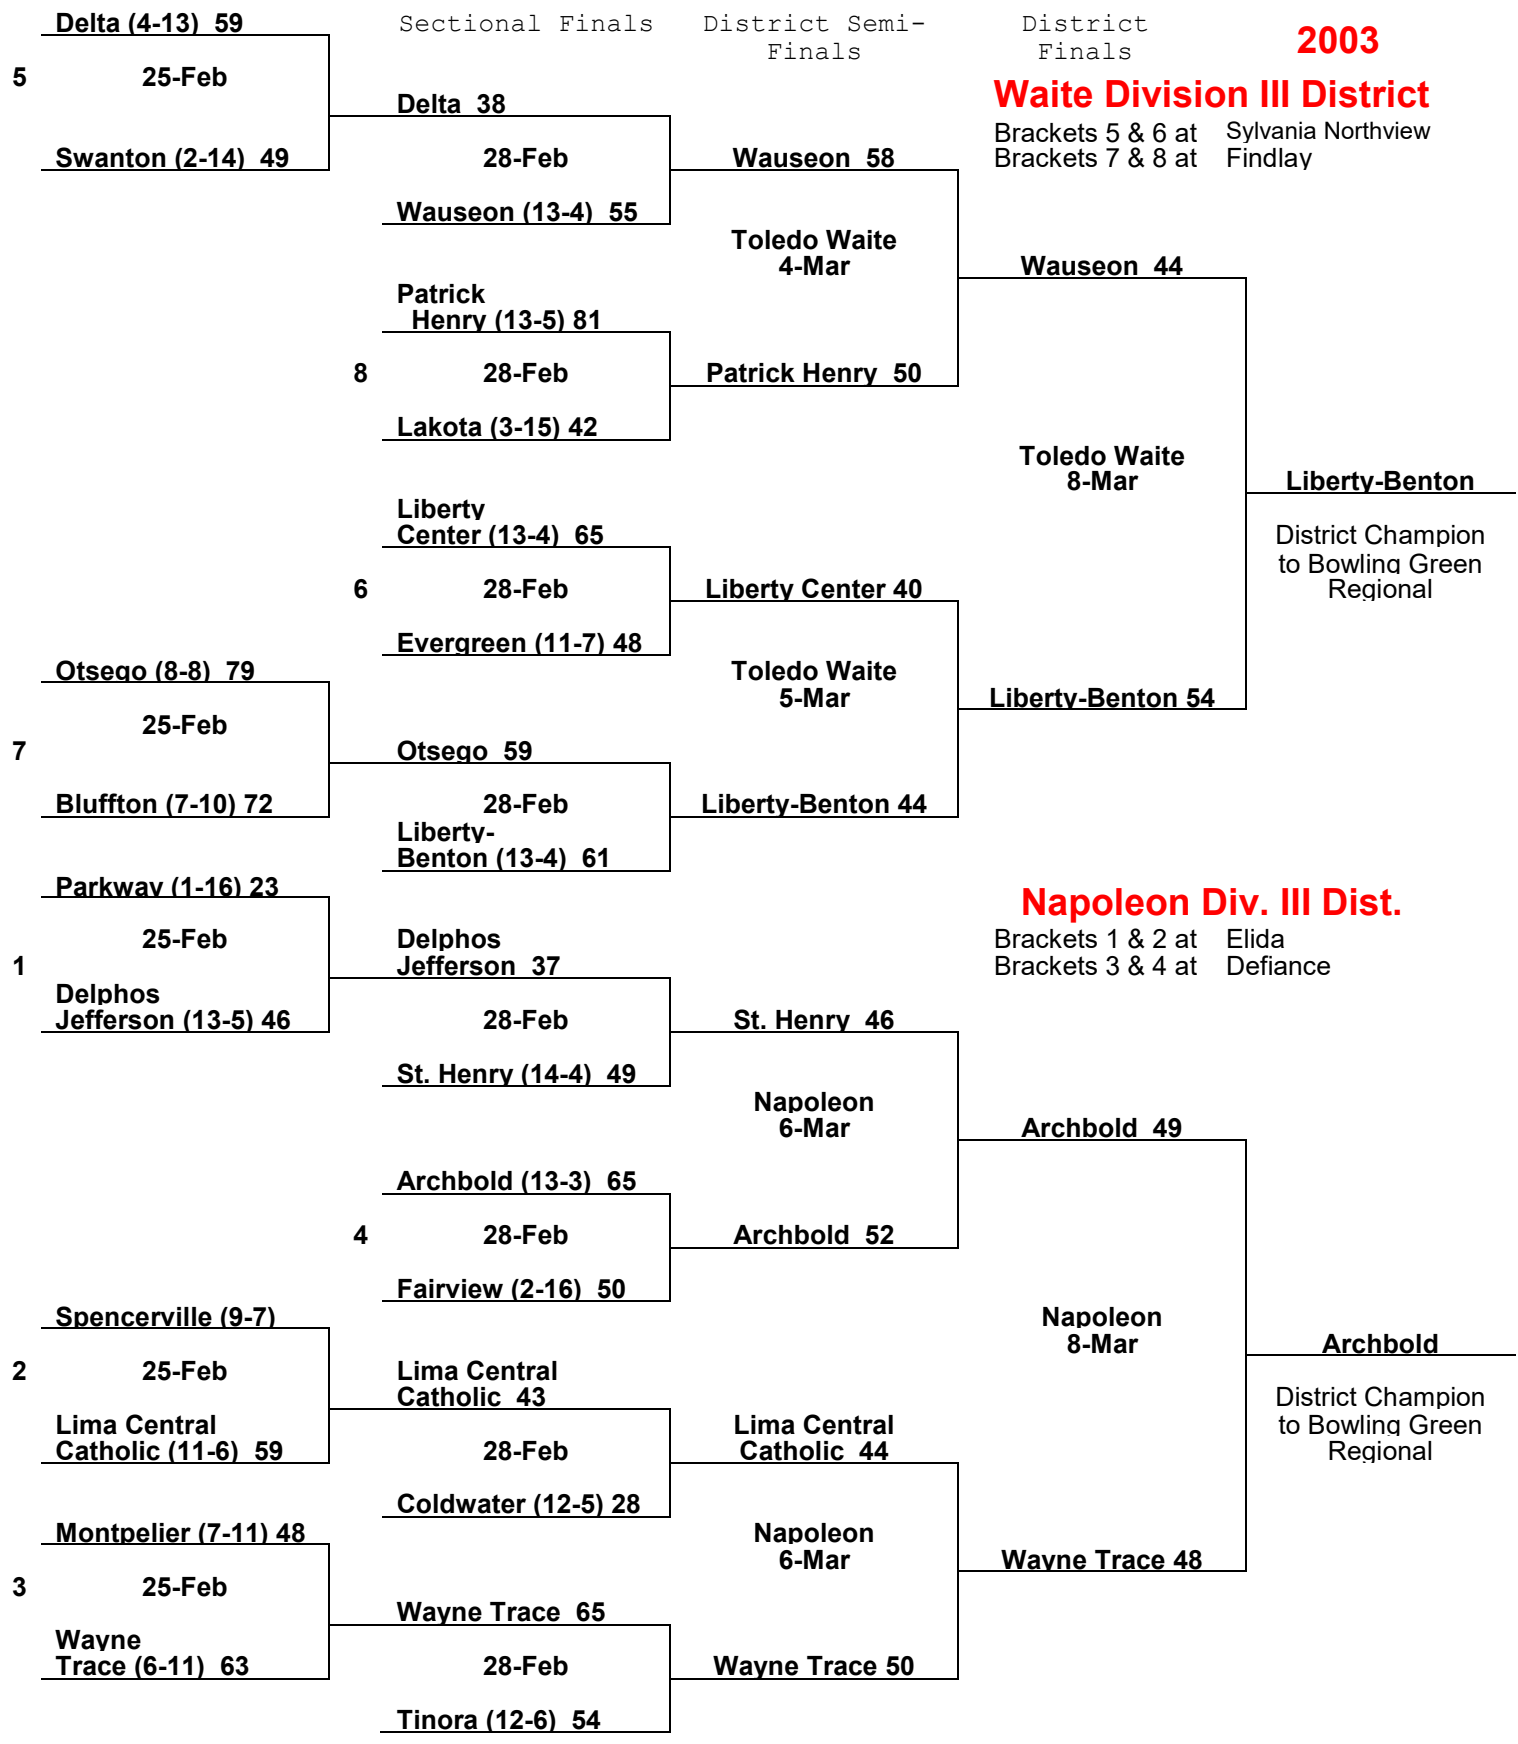

2003

Waite Division III District

Brackets 5 & 6 at Sylvania Northview
Brackets 7 & 8 at Findlay

Napoleon Div. III Dist.

Brackets 1 & 2 at Elida
Brackets 3 & 4 at Defiance

2003

Ontario Division III Dist.

Brackets 9 & 10 at Norwalk
Brackets 11 & 12 at Galion