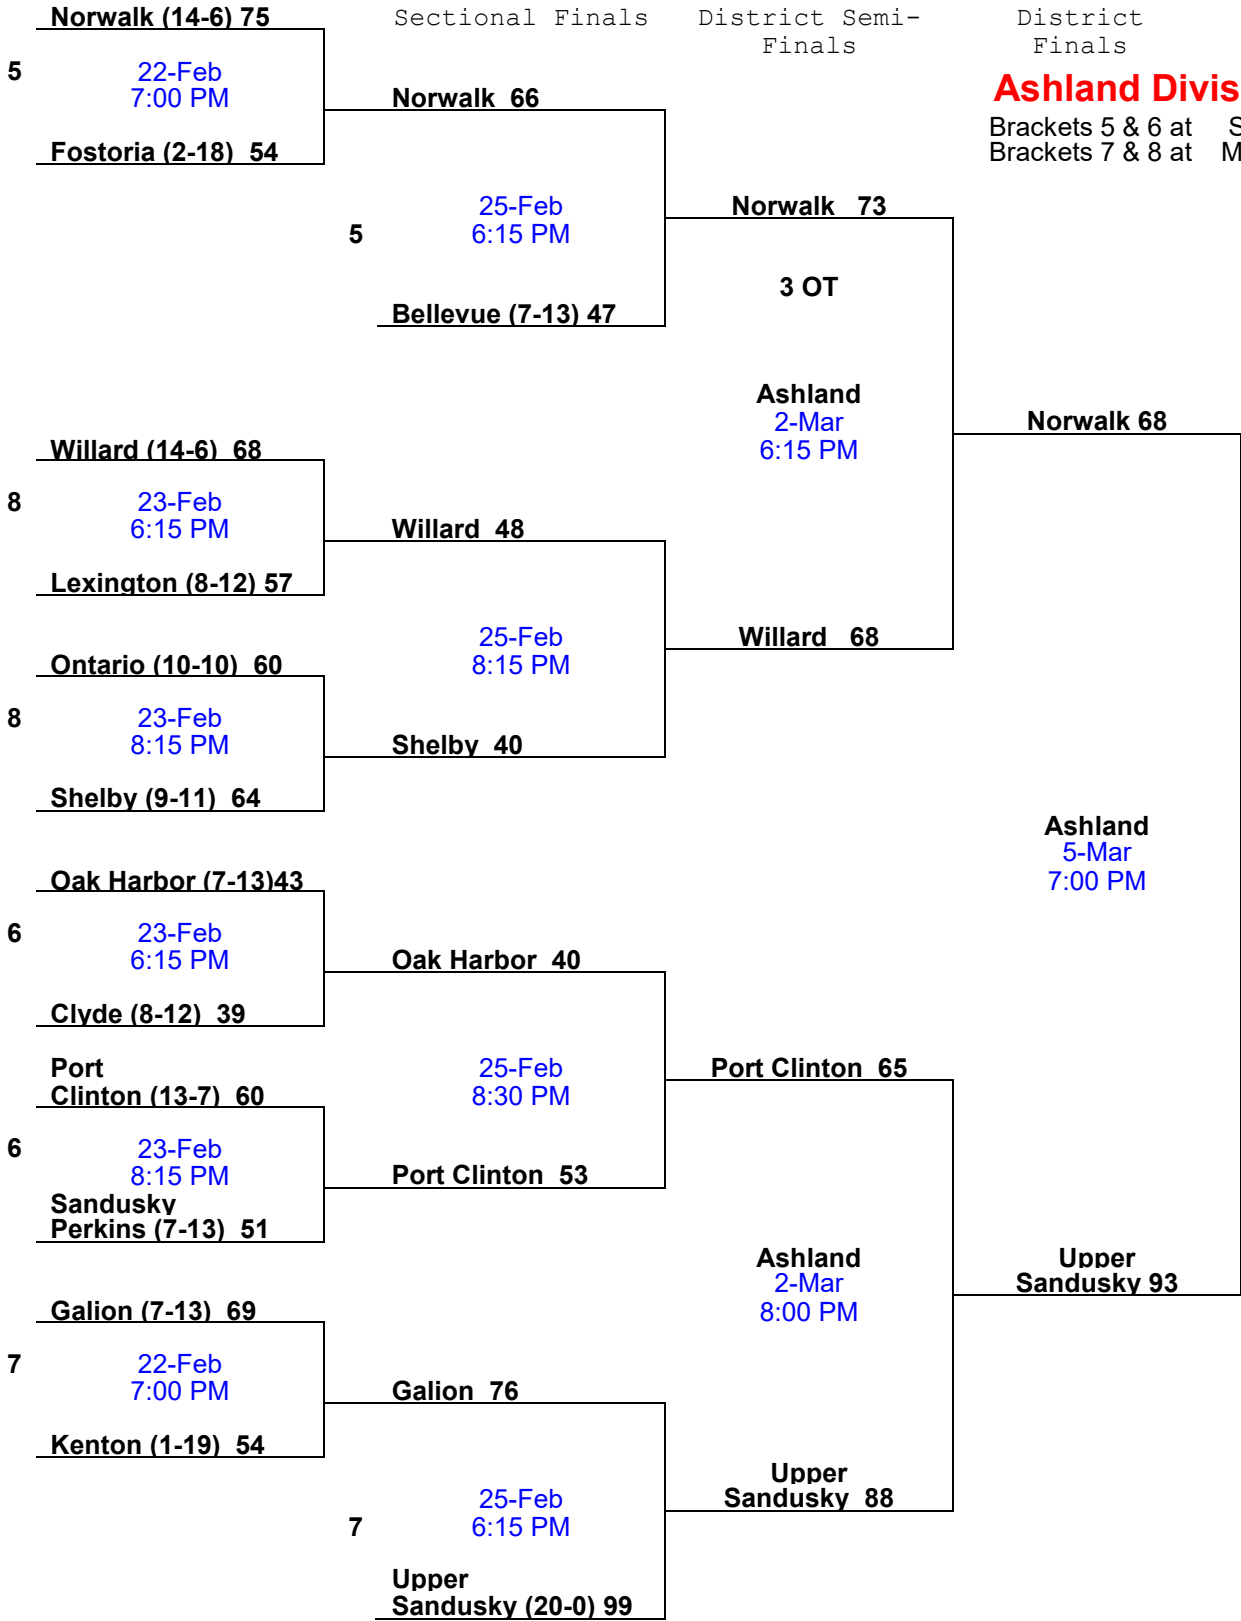

Home

2005

**BGSU Division II District**

Brackets 1 & 2 at Lima Senior  
Brackets 3 & 4 at Springfield

**2005**

**Ashland Division II Dist.**

Brackets 5 & 6 at Sandusky  
Brackets 7 & 8 at Mansfield Madison

**Upper Sandusky**

District Champion to Toledo Regional