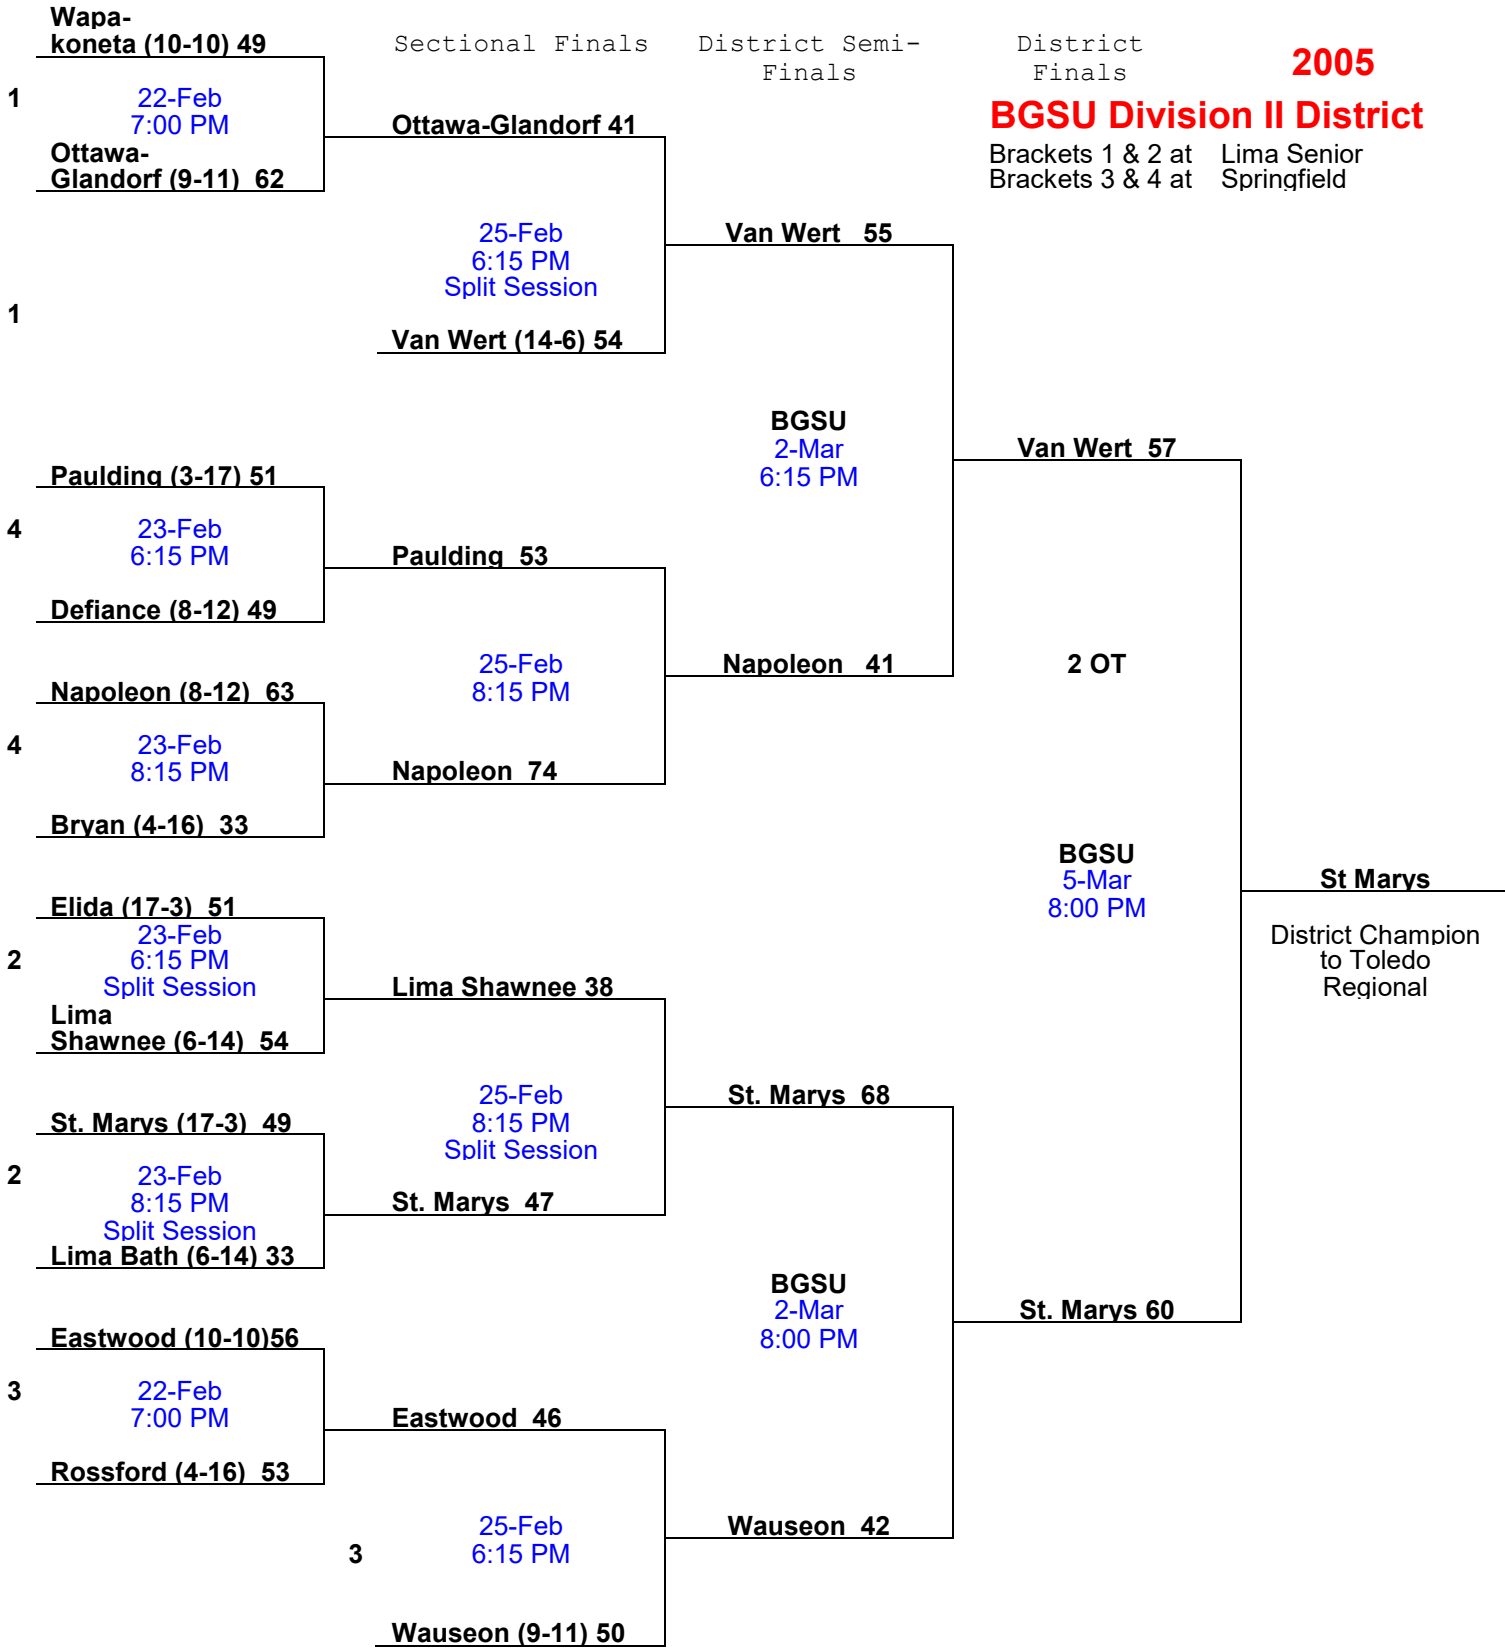

Home

2005

**BGSU Division II District**

Brackets 1 & 2 at Lima Senior  
Brackets 3 & 4 at Springfield

**2005**

**Ashland Division II Dist.**

Brackets 5 & 6 at Sandusky  
Brackets 7 & 8 at Mansfield Madison

**Upper Sandusky**

District Champion to Toledo Regional