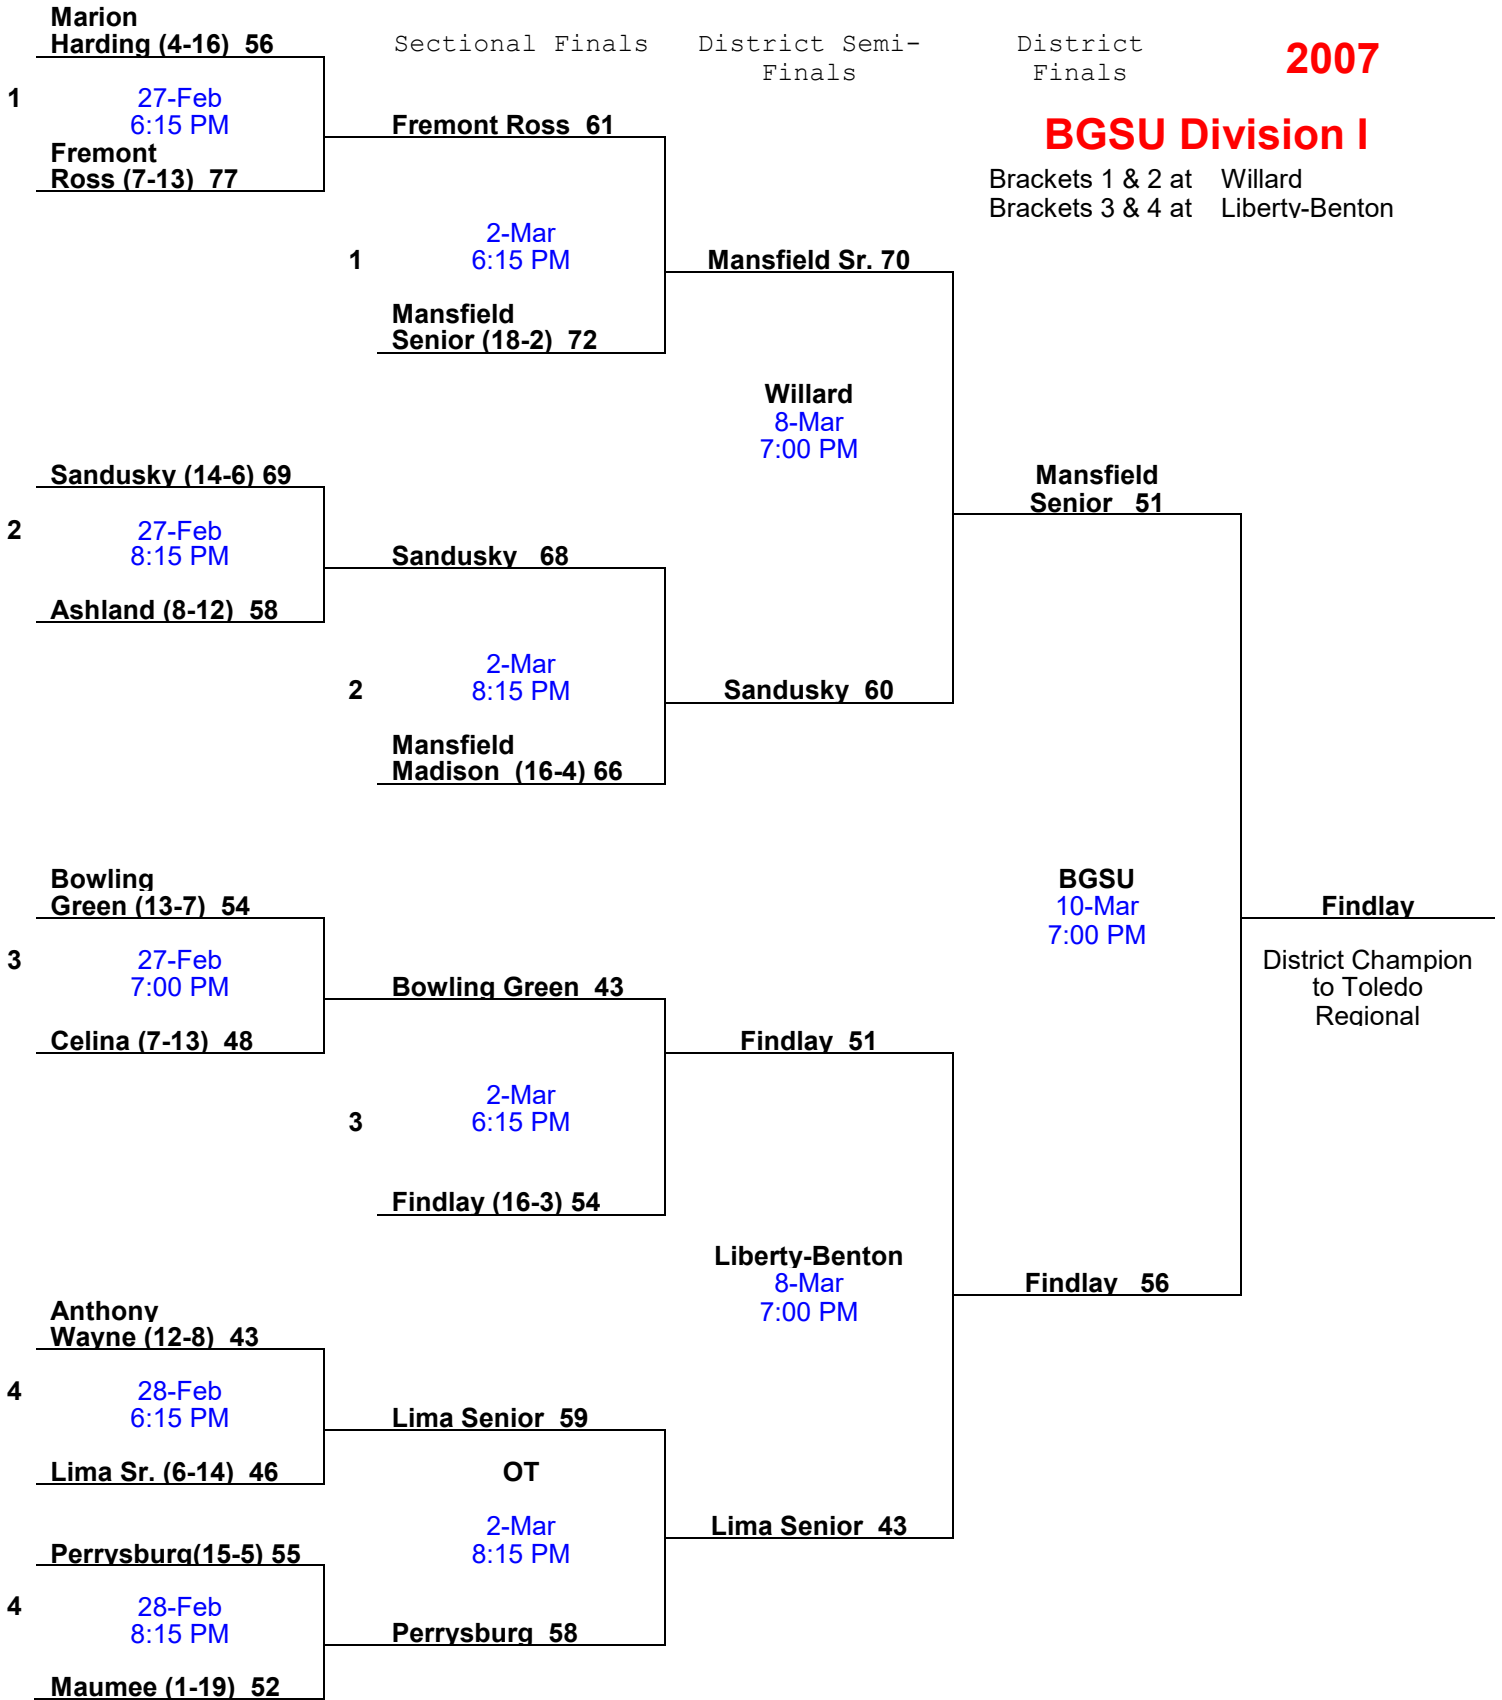

BGSU Division I

Brackets 1 & 2 at Willard
Brackets 3 & 4 at Liberty-Benton

Toledo Division I Dist.

Brackets 5 & 6 at Toledo Waite
Brackets 7 & 8 at Toledo Cent. Cath.