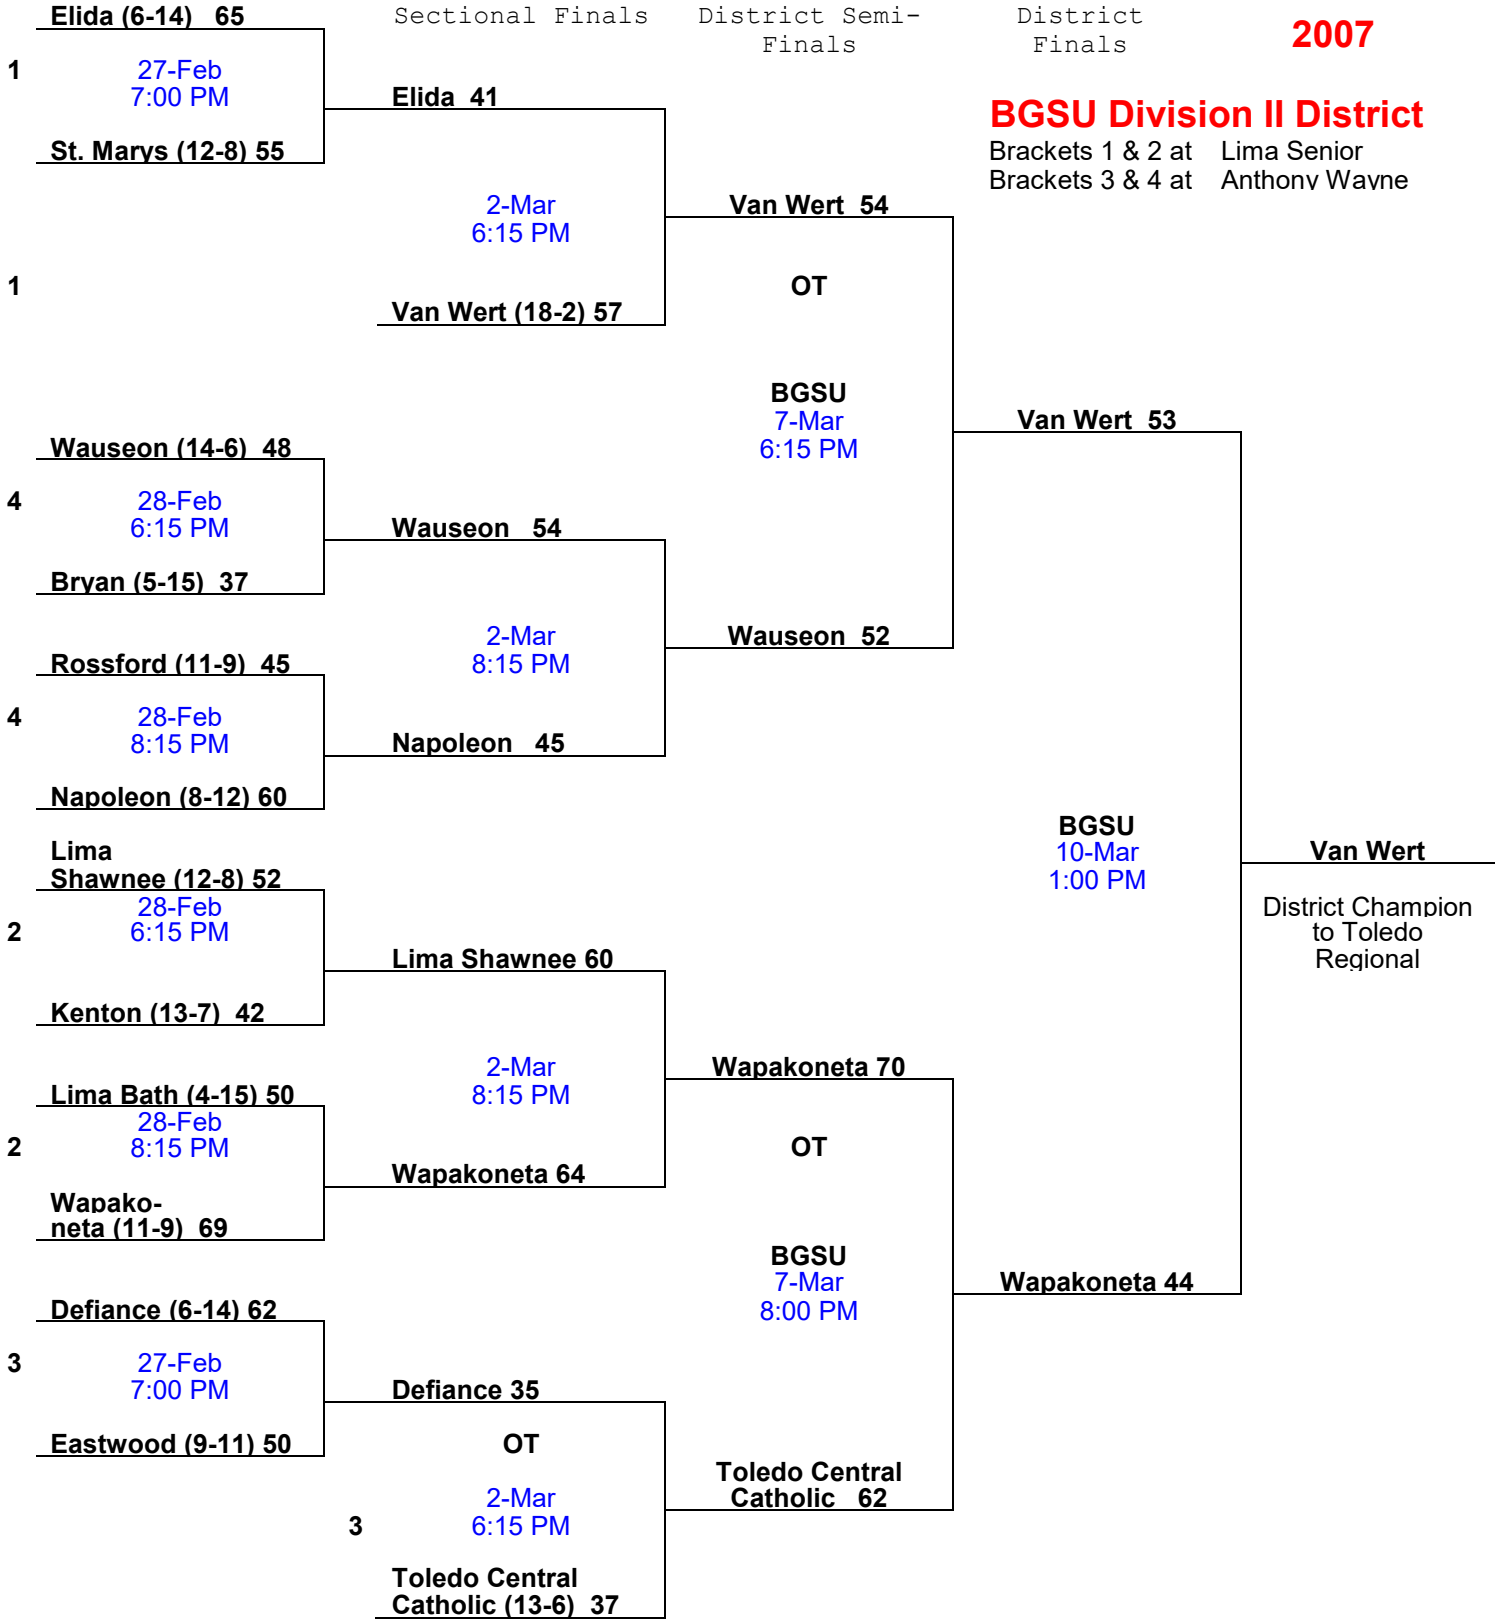

BGSU Division II District

Brackets 1 & 2 at Lima Senior
Brackets 3 & 4 at Anthony Wayne

Home

2007

District
Finals

District Semi-
Finals

Sectional Finals

Ashland Division II Dist.

Brackets 5 & 6 at Sandusky
Brackets 7 & 8 at Mansfield Senior