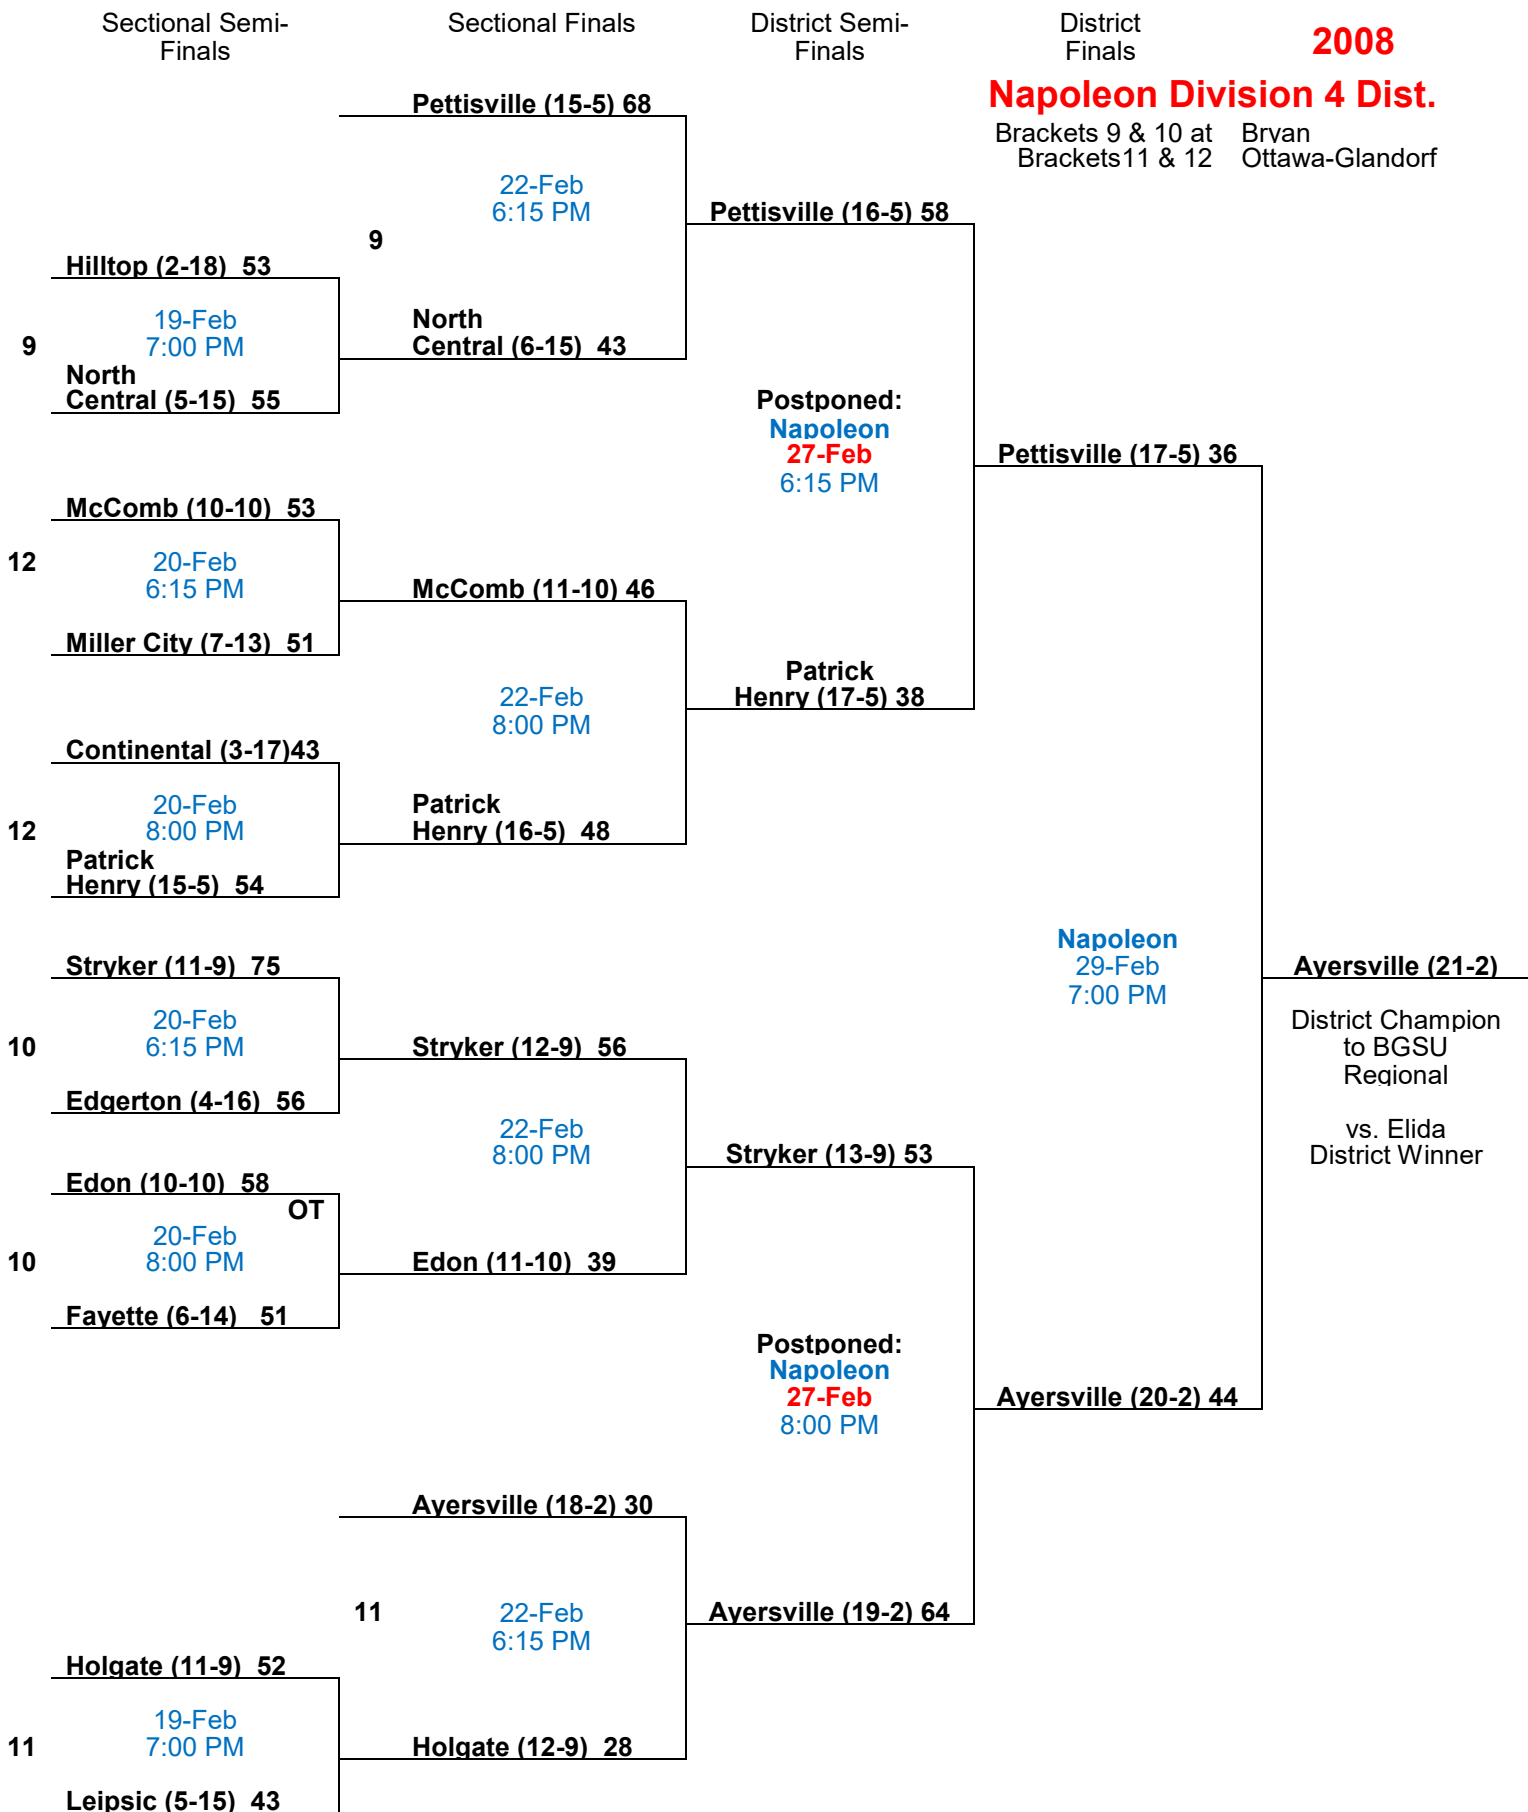

20-Feb  
8:00 PM

8

Riverdale (10-10) 40

Fort  
Jennings (12-9) 45

22-Feb  
8:00 PM

Wayne  
Trace (18-4) 56

Antwerp (17-3) 55

20-Feb  
6:15 PM

vs. Napoleon  
District Winner

Home

2008

**Napoleon Division 4 Dist.**

Brackets 9 & 10 at Bryan  
Brackets 11 & 12 Ottawa-Glandorf

Liberty-Benton Division 4

Brackets 13 & 14 Bowling Green  
Brackets 15 & 16 Tiffin Columbian

# Willard Division 4 District

Brackets 17 & 18 Port Clinton  
Brackets 19 & 20 Lexington