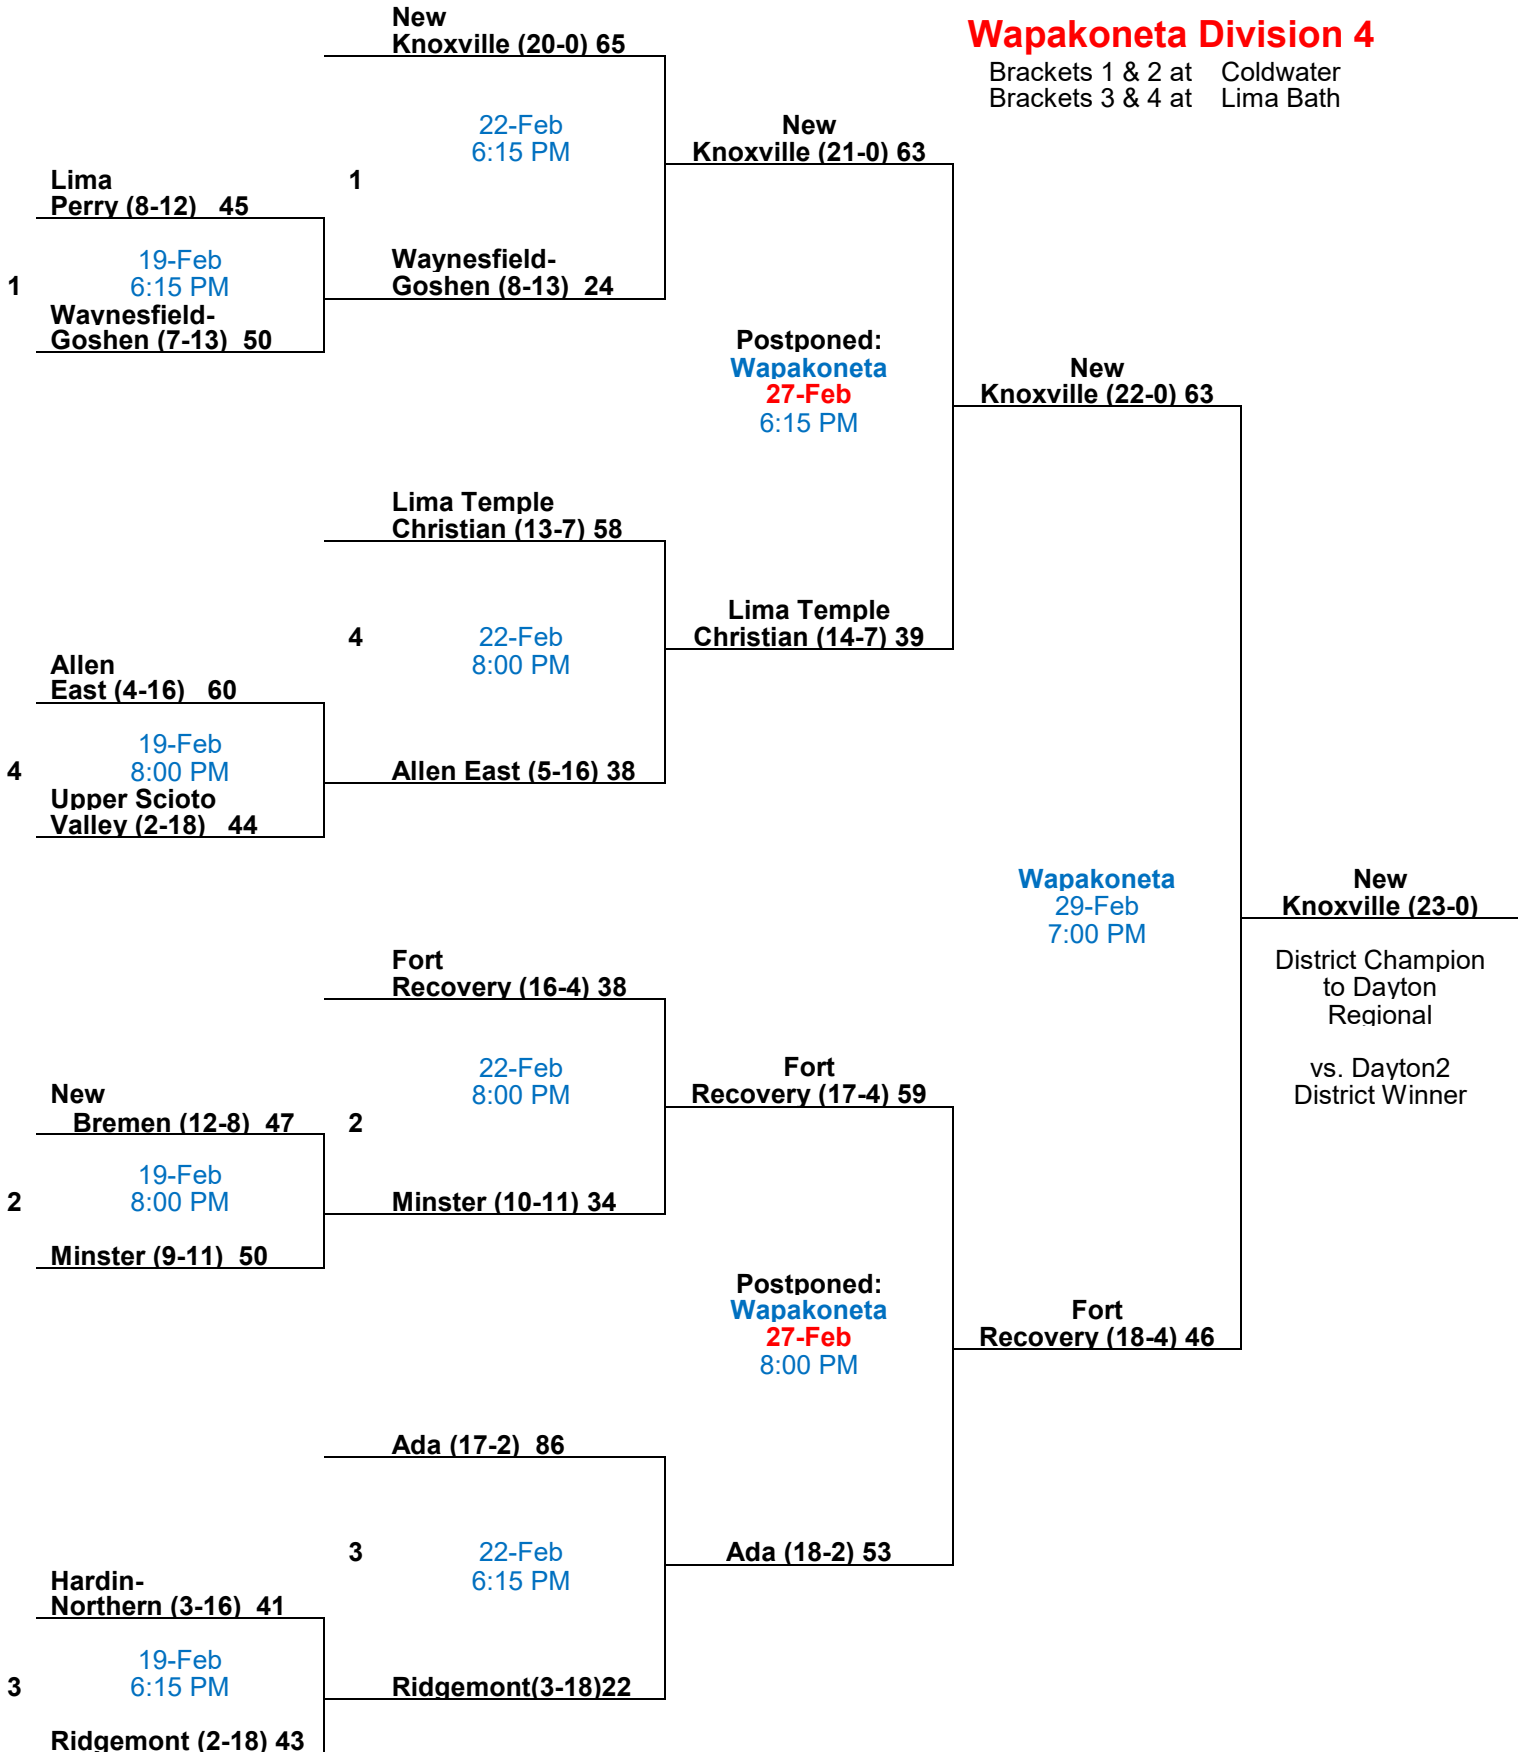

Sectional Semi-Finals

Sectional Finals

District Semi-Finals

District Finals

2008

**Wapakoneta Division 4**

Brackets 1 & 2 at Coldwater  
Brackets 3 & 4 at Lima Bath

Home

2008

**Elida Division 4 District**

Brackets 5 & 6 at Van Wert  
Brackets 7 & 8 at Bluffton

Sectional Semi-Finals

Sectional Finals

District Semi-Finals

District Finals

Ottoville (7-13) 50

19-Feb  
7:00 PM

5

Lincoln-  
view (5-15) 43

5

Wayne  
Trace (16-4) 58

22-Feb  
6:15 PM

Ottoville (8-13) 50

Wayne  
Trace (17-4) 57

# Willard Division 4 District

Brackets 17 & 18 Port Clinton  
Brackets 19 & 20 Lexington