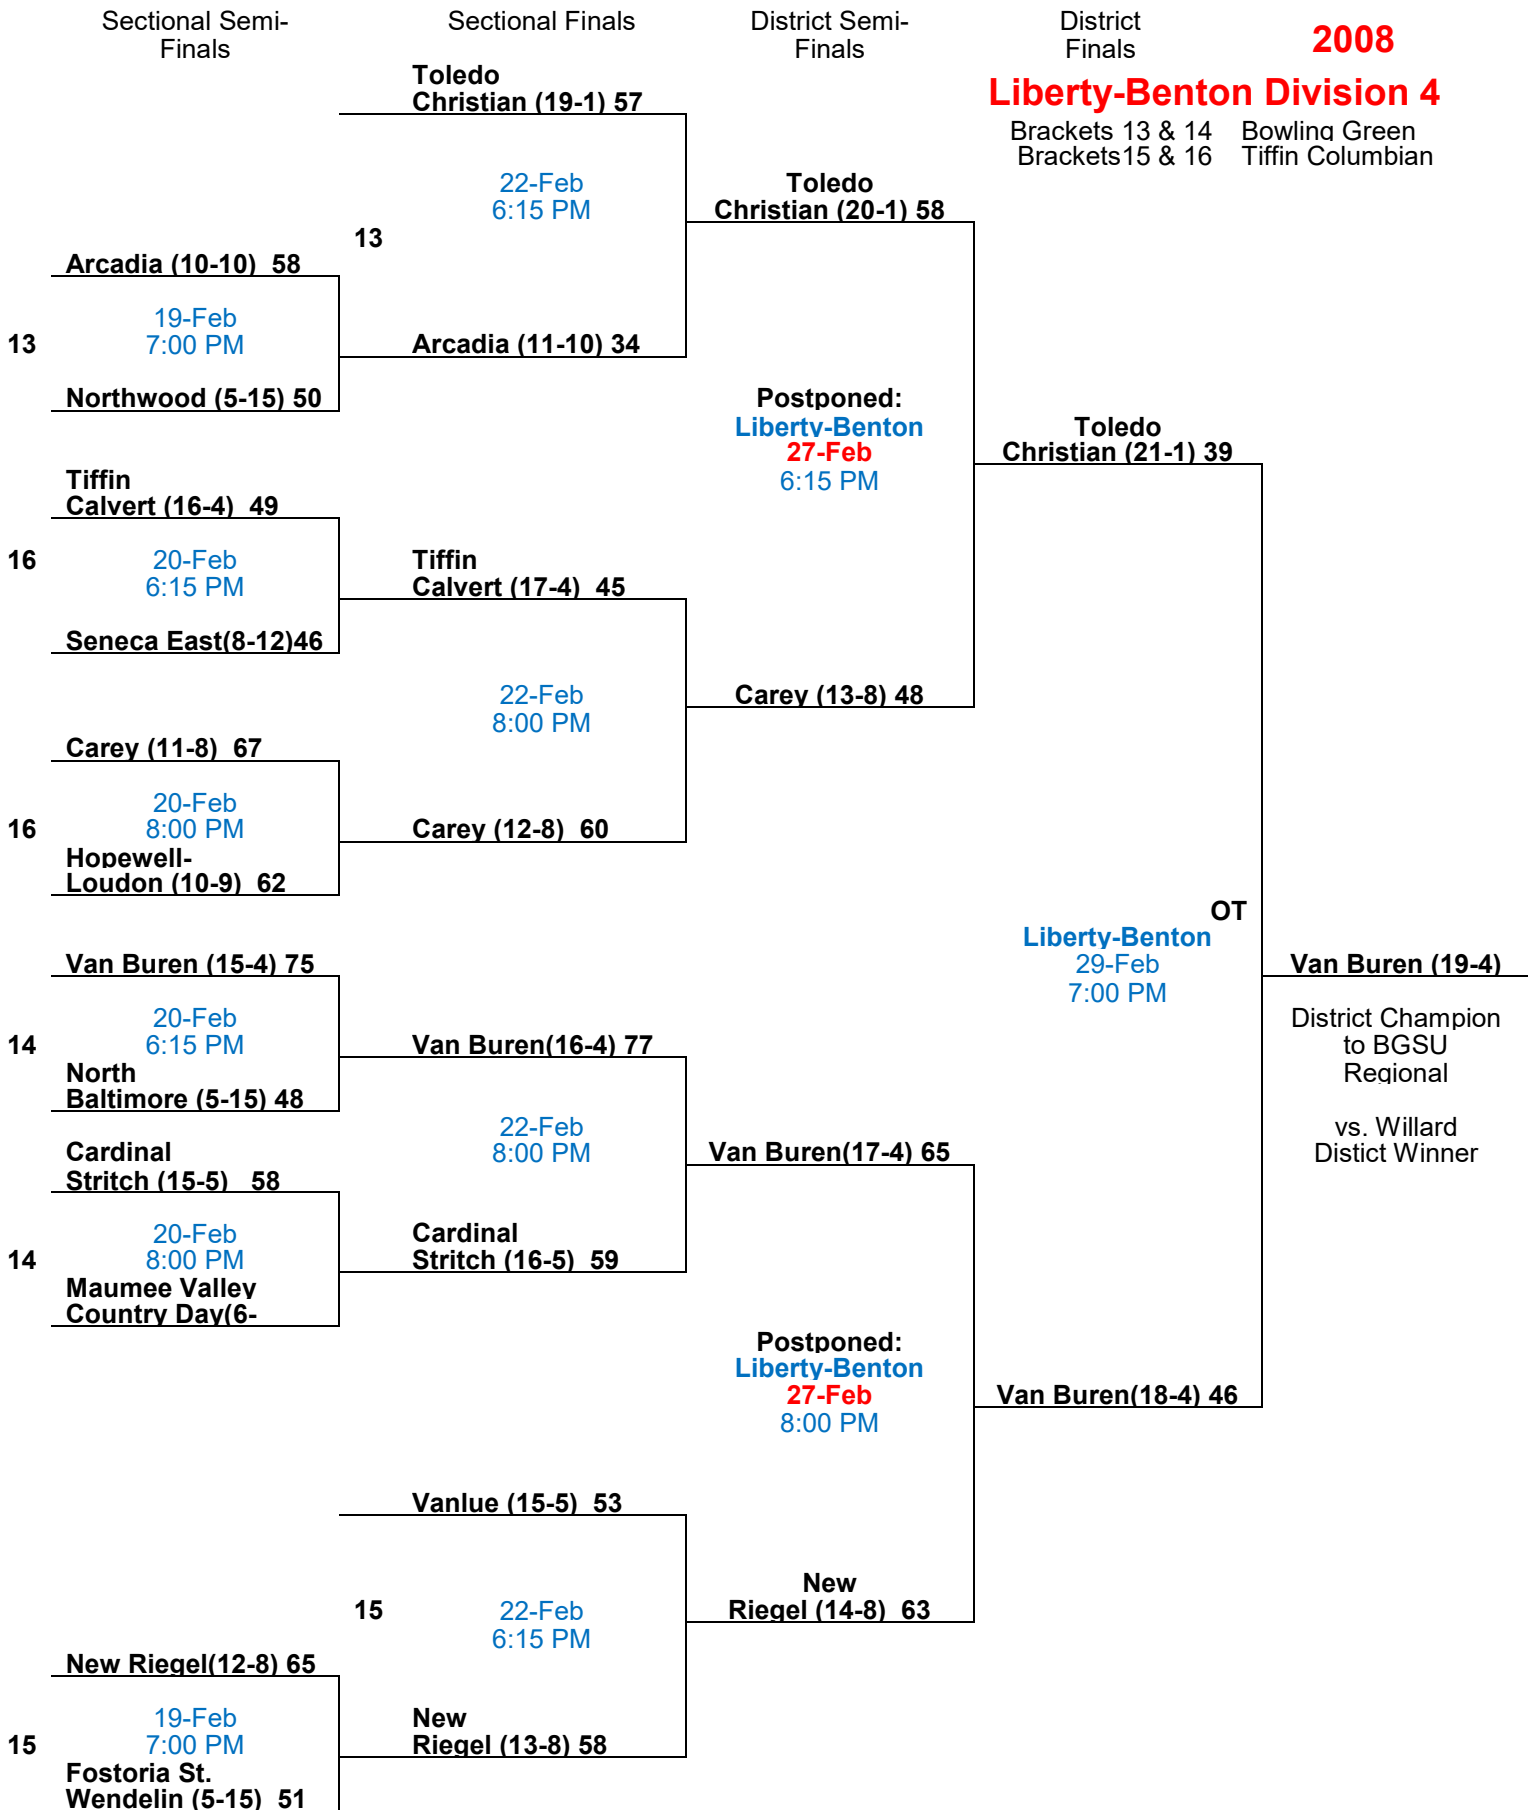

20-Feb  
8:00 PM

8

Riverdale (10-10) 40

Fort  
Jennings (12-9) 45

22-Feb  
8:00 PM

Wayne  
Trace (18-4) 56

Antwerp (17-3) 55

20-Feb  
6:15 PM

vs. Napoleon  
District Winner

Home

2008

**Napoleon Division 4 Dist.**

Brackets 9 & 10 at Bryan  
Brackets 11 & 12 Ottawa-Glandorf

Liberty-Benton Division 4

Brackets 13 & 14 Bowling Green  
Brackets 15 & 16 Tiffin Columbian

# Willard Division 4 District

Brackets 17 & 18 Port Clinton  
Brackets 19 & 20 Lexington