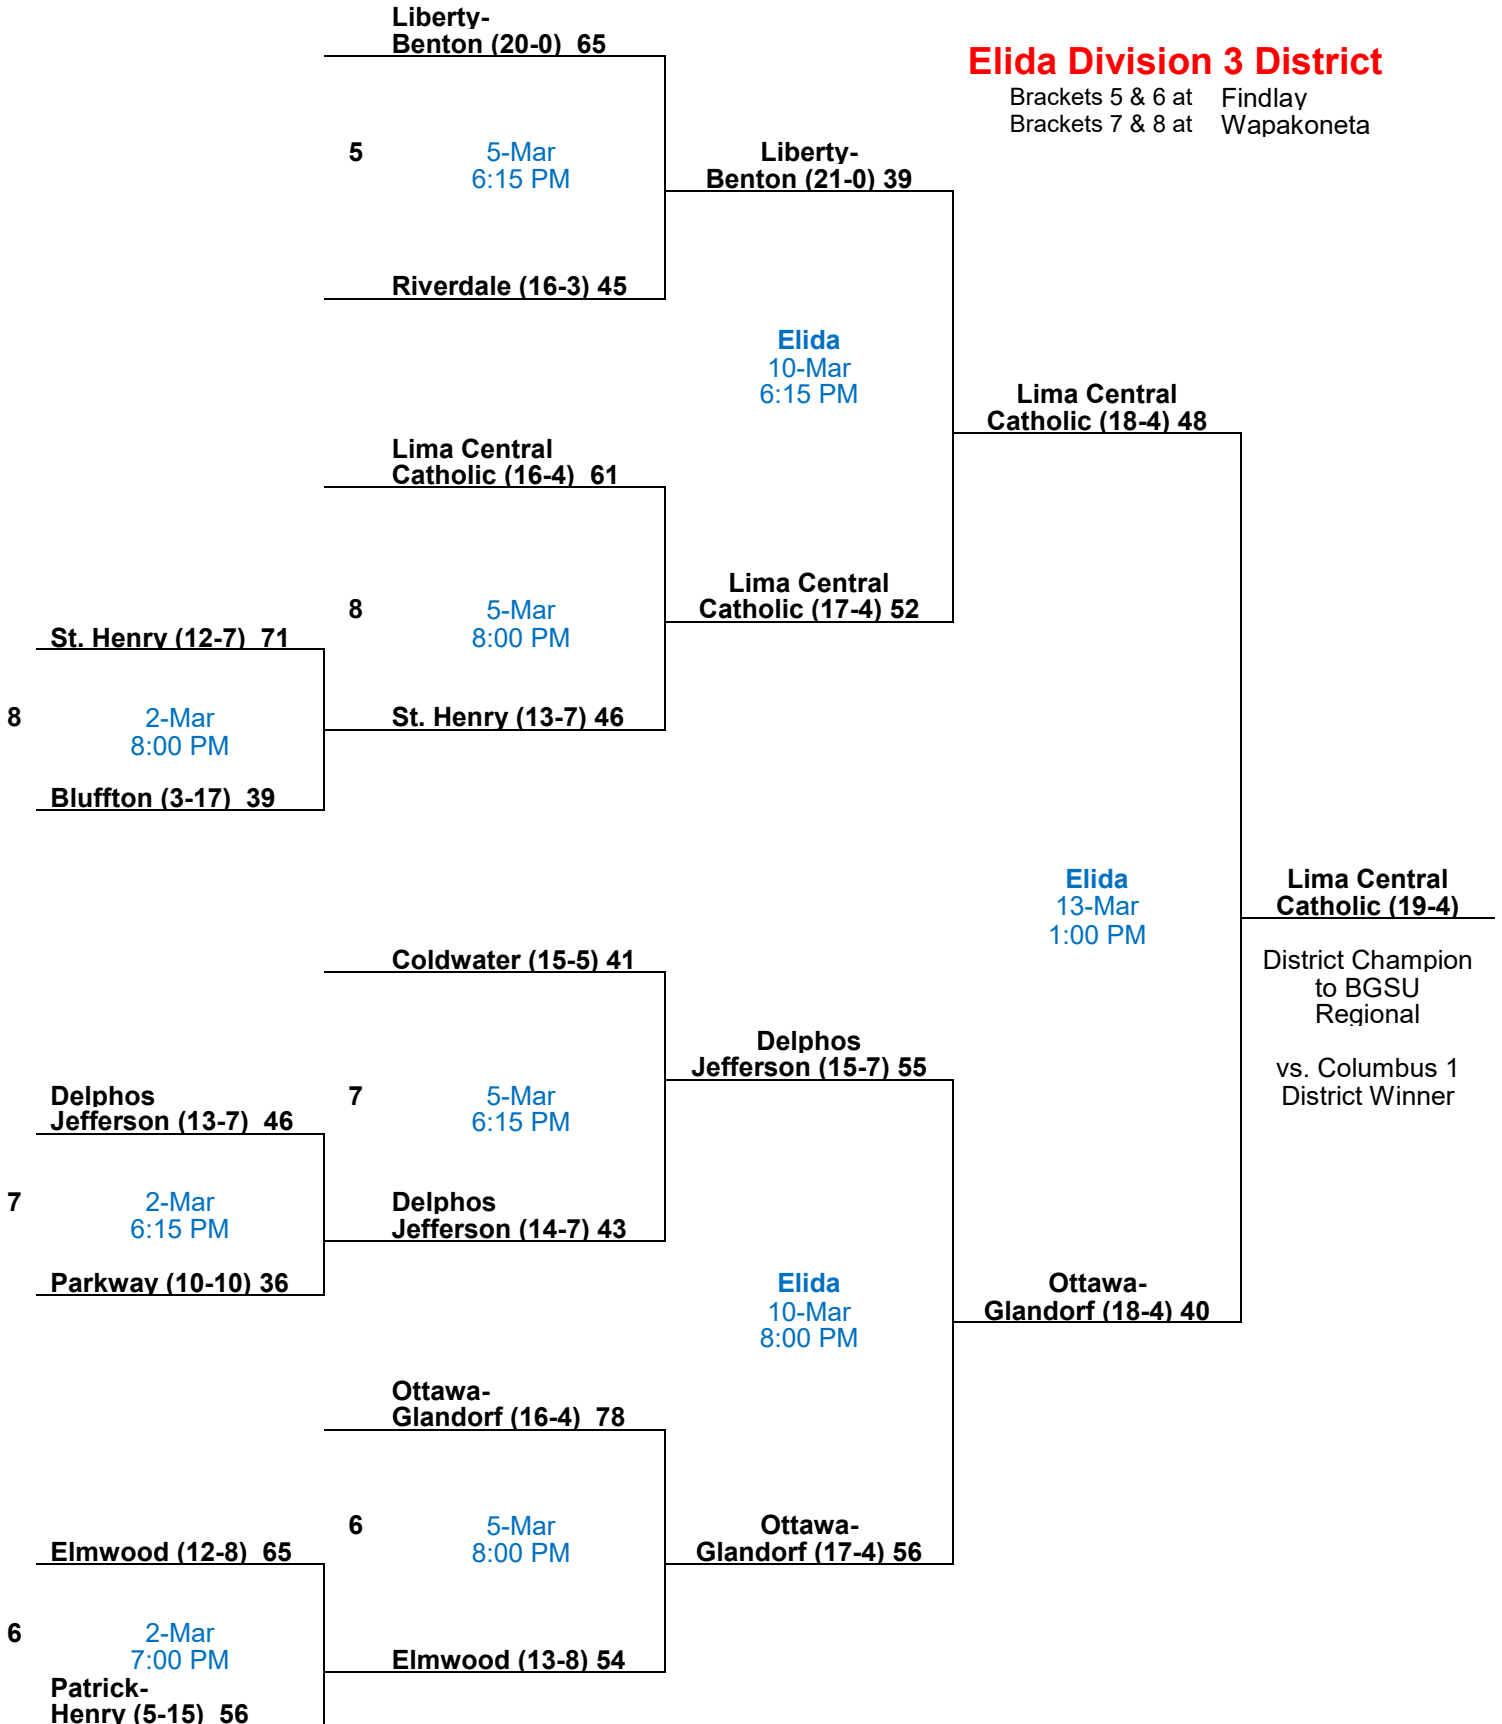

Sectional Semi-Finals

Sectional Finals

District Semi-Finals

District Finals

2010

Napoleon Division 3 Dist.

Brackets 1 & 2 at Defiance
Brackets 3 & 4 at Toledo Whitmer

Sectional Semi-Finals

Sectional Finals

District Semi-Finals

District Finals

2010

Elida Division 3 District

Brackets 5 & 6 at Findlay
Brackets 7 & 8 at Wapakoneta

Sectional Semi-Finals

Sectional Finals

District Semi-Finals

District Finals

2010

Mansfield Division 3 Dist.

Brackets 9 & 10 at Lexington
Brackets 11 & 12 at Norwalk