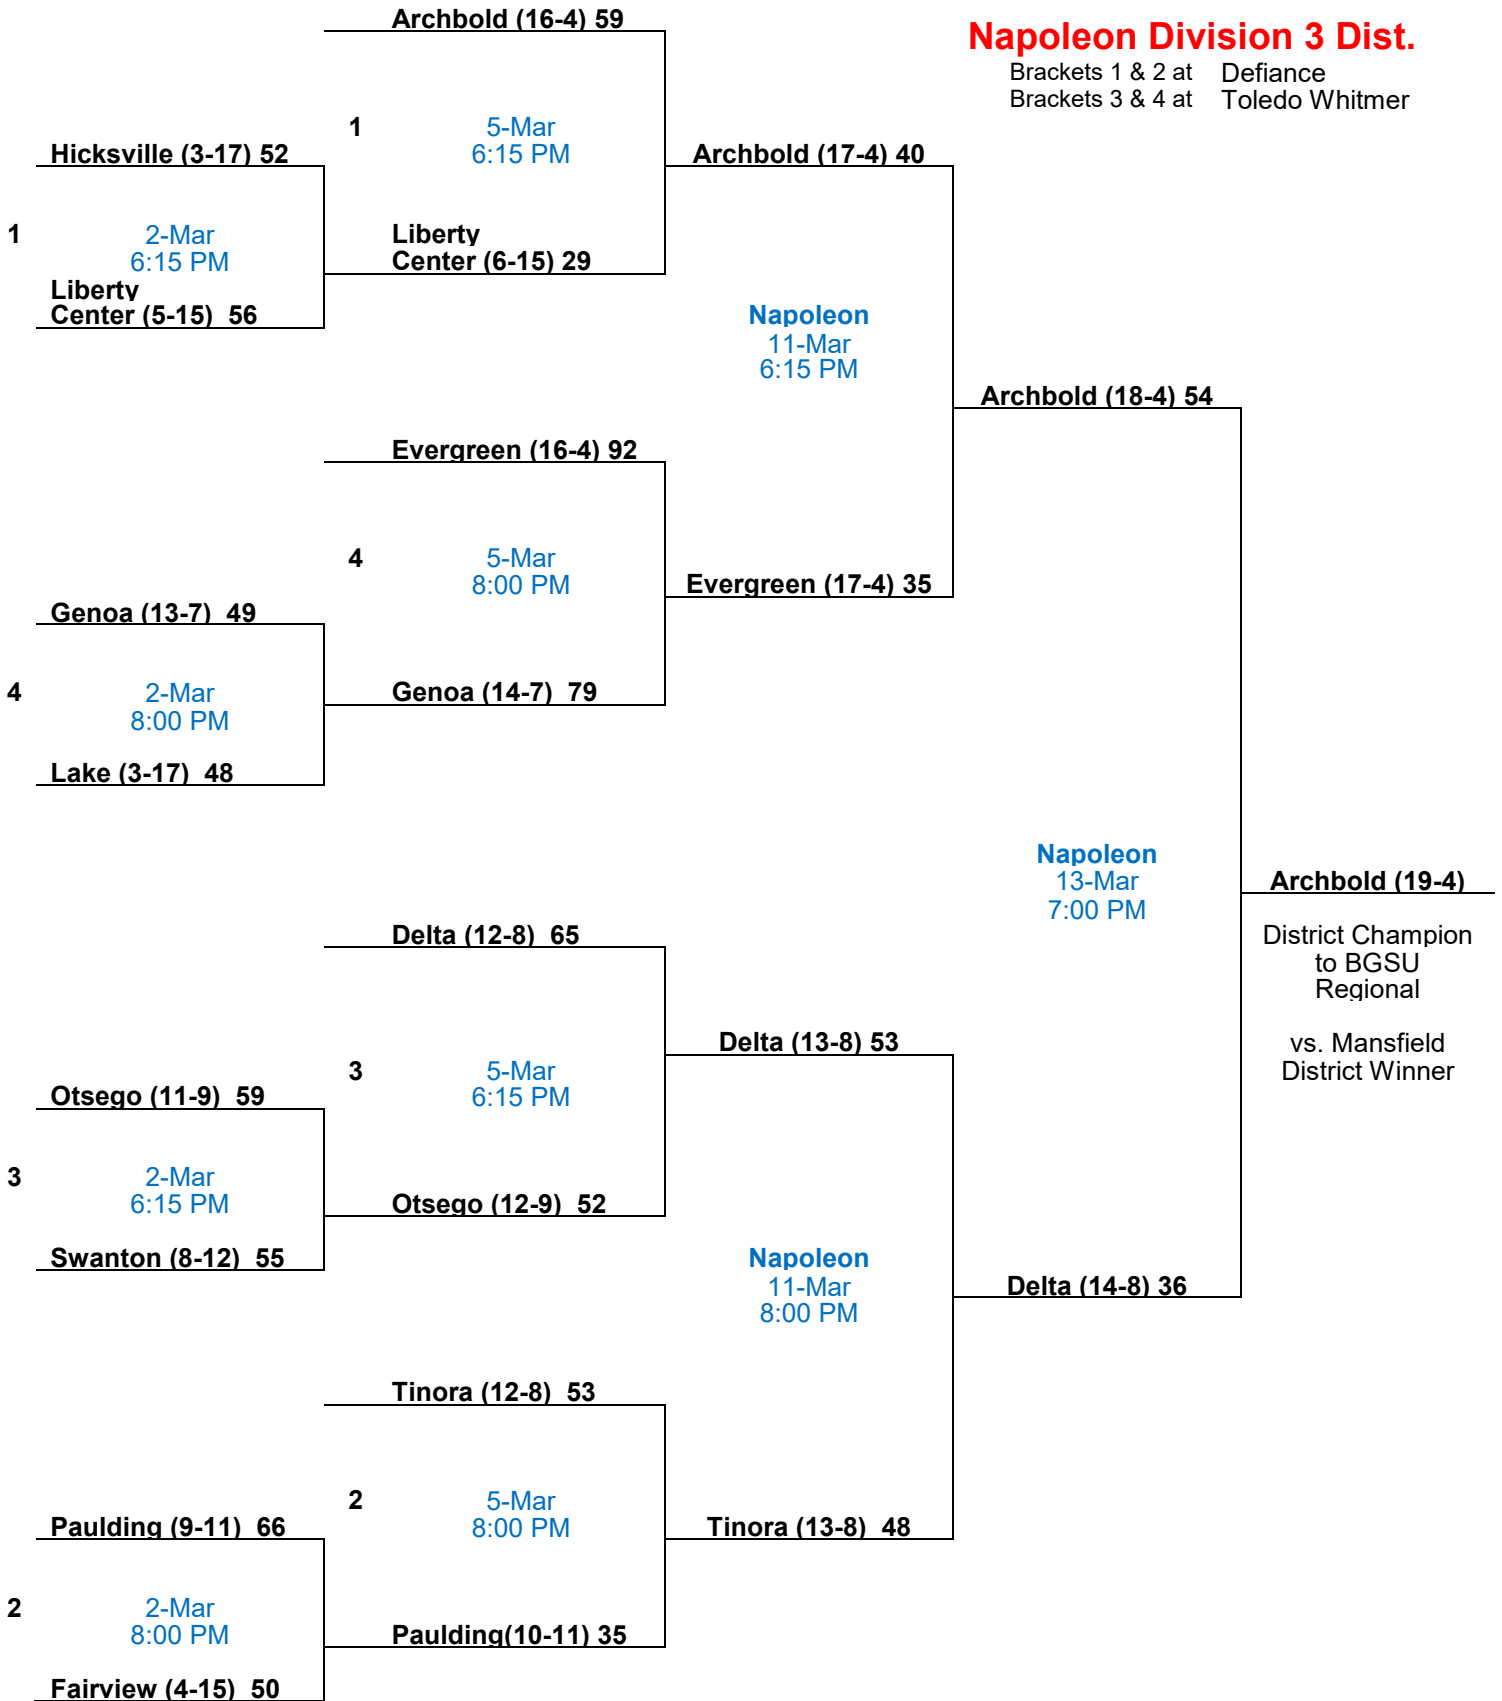

Sectional Semi-Finals

Sectional Finals

District Semi-Finals

District Finals

2010

Napoleon Division 3 Dist.

Brackets 1 & 2 at Defiance
Brackets 3 & 4 at Toledo Whitmer

Sectional Semi-Finals

Sectional Finals

District Semi-Finals

District Finals

2010

Elida Division 3 District

Brackets 5 & 6 at Findlay
Brackets 7 & 8 at Wapakoneta

Sectional Semi-Finals

Sectional Finals

District Semi-Finals

District Finals

2010

Mansfield Division 3 Dist.

Brackets 9 & 10 at Lexington
Brackets 11 & 12 at Norwalk