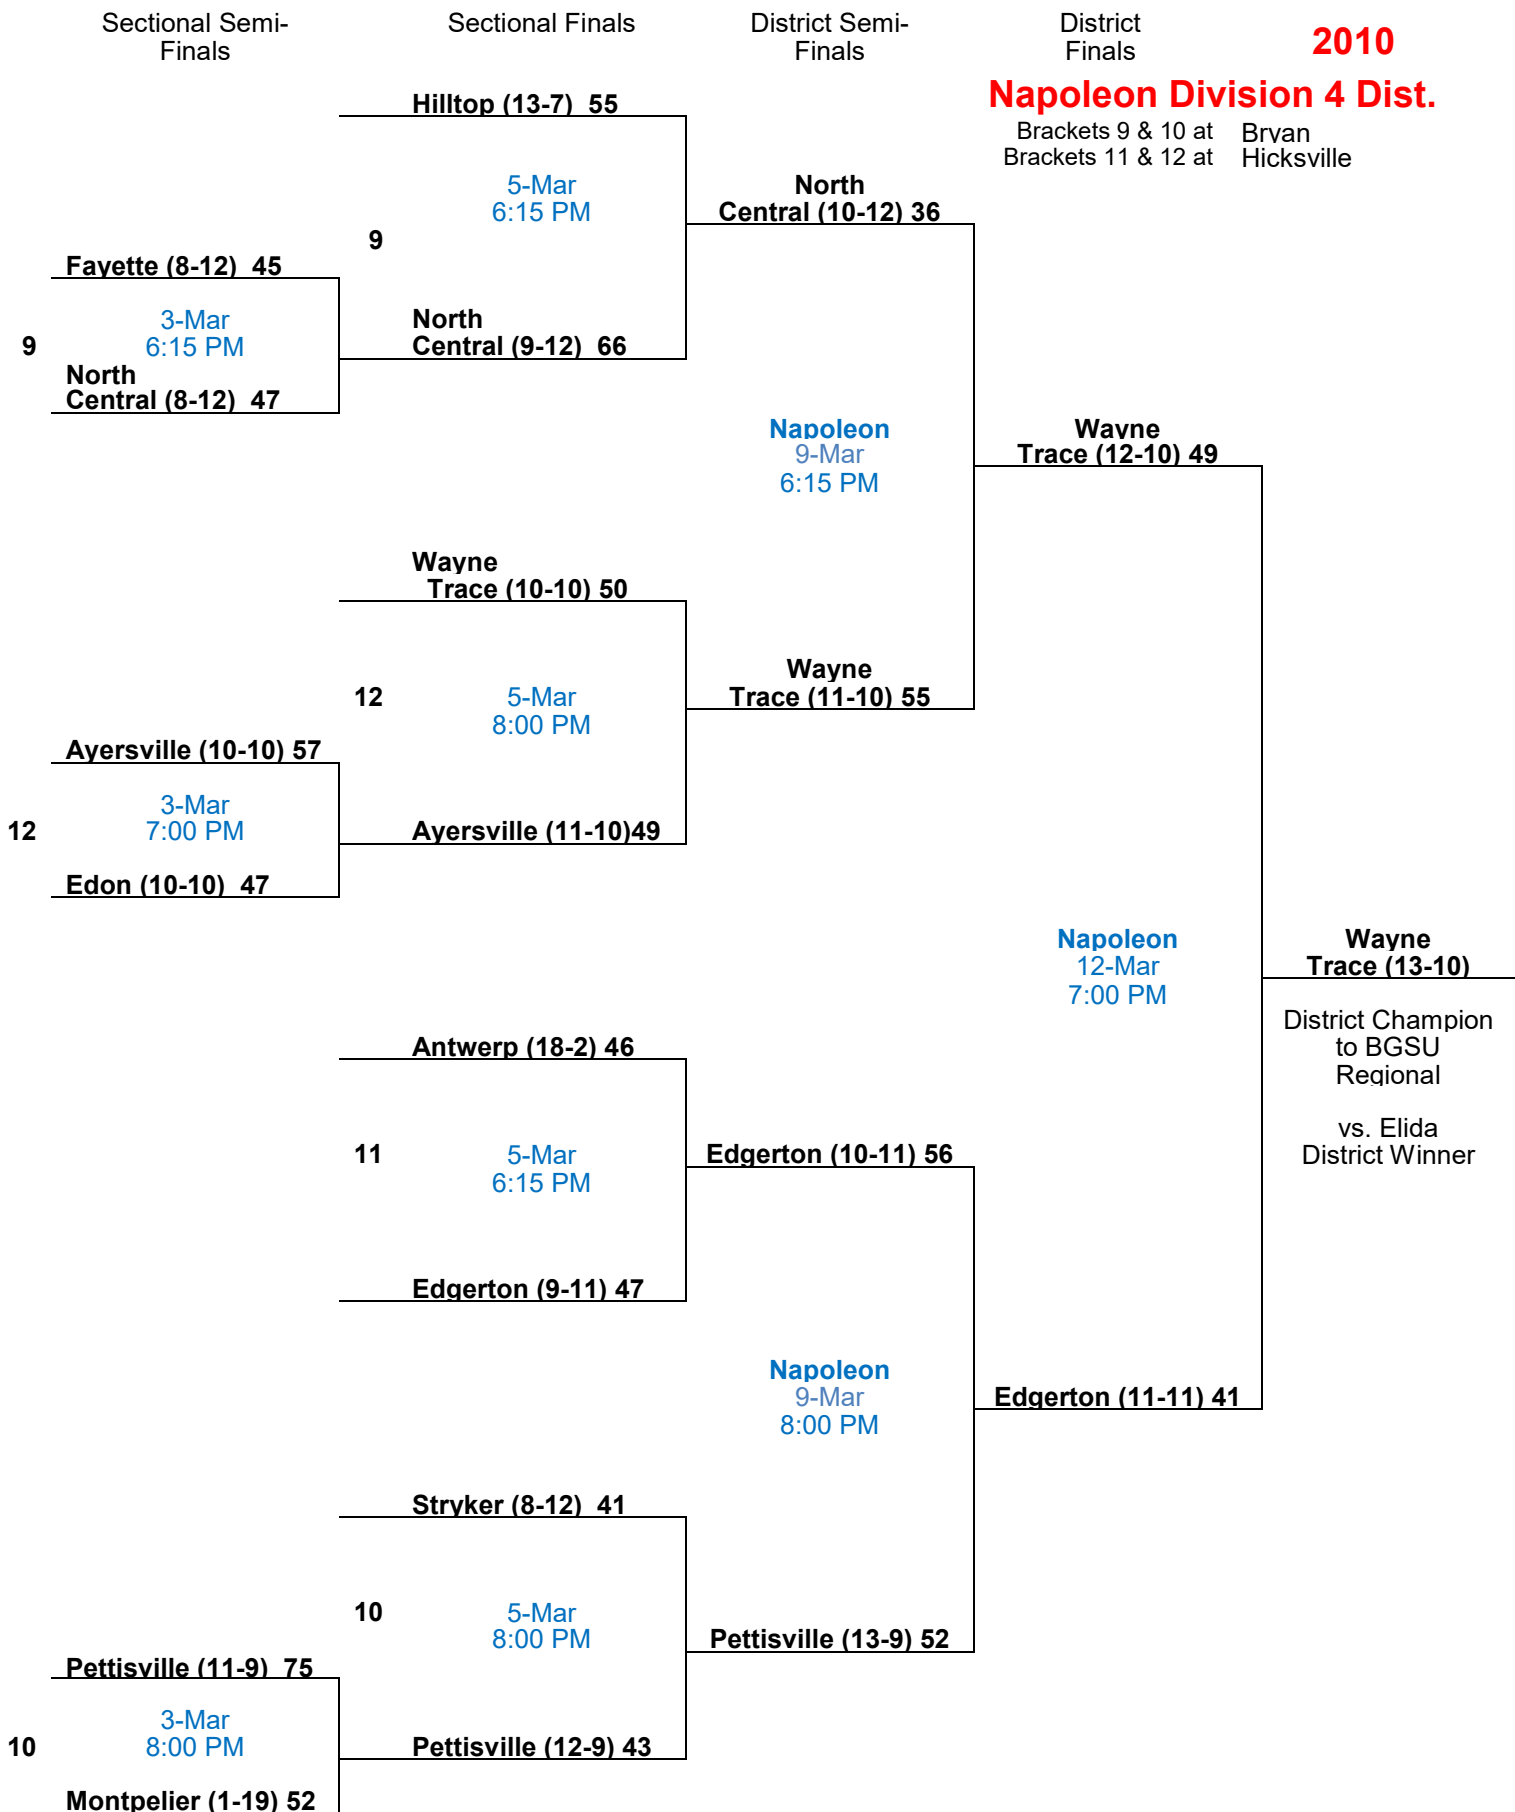

Home

2010

Wapakoneta Division 4

Brackets 1 & 2 at Coldwater
Brackets 3 & 4 at Van Wert

Elida Division 4 District

Brackets 5 & 6 at Kenton
Brackets 7 & 8 at Bluffton

Home

2010

Napoleon Division 4 Dist.

Brackets 9 & 10 at Bryan
Brackets 11 & 12 at Hicksville

Liberty-Benton Division 4

Brackets 13 & 14 at Ottawa-Glandorf
Brackets 15 & 16 at Fostoria

Gibsonburg Div. 4 District

Brackets 17 & 18 at Port Clinton
Brackets 19 & 20 at Lake

Home

2010

Willard Division 4 District

Brackets 21 & 22 at Galion
Brackets 23 & 24 at Bucyrus