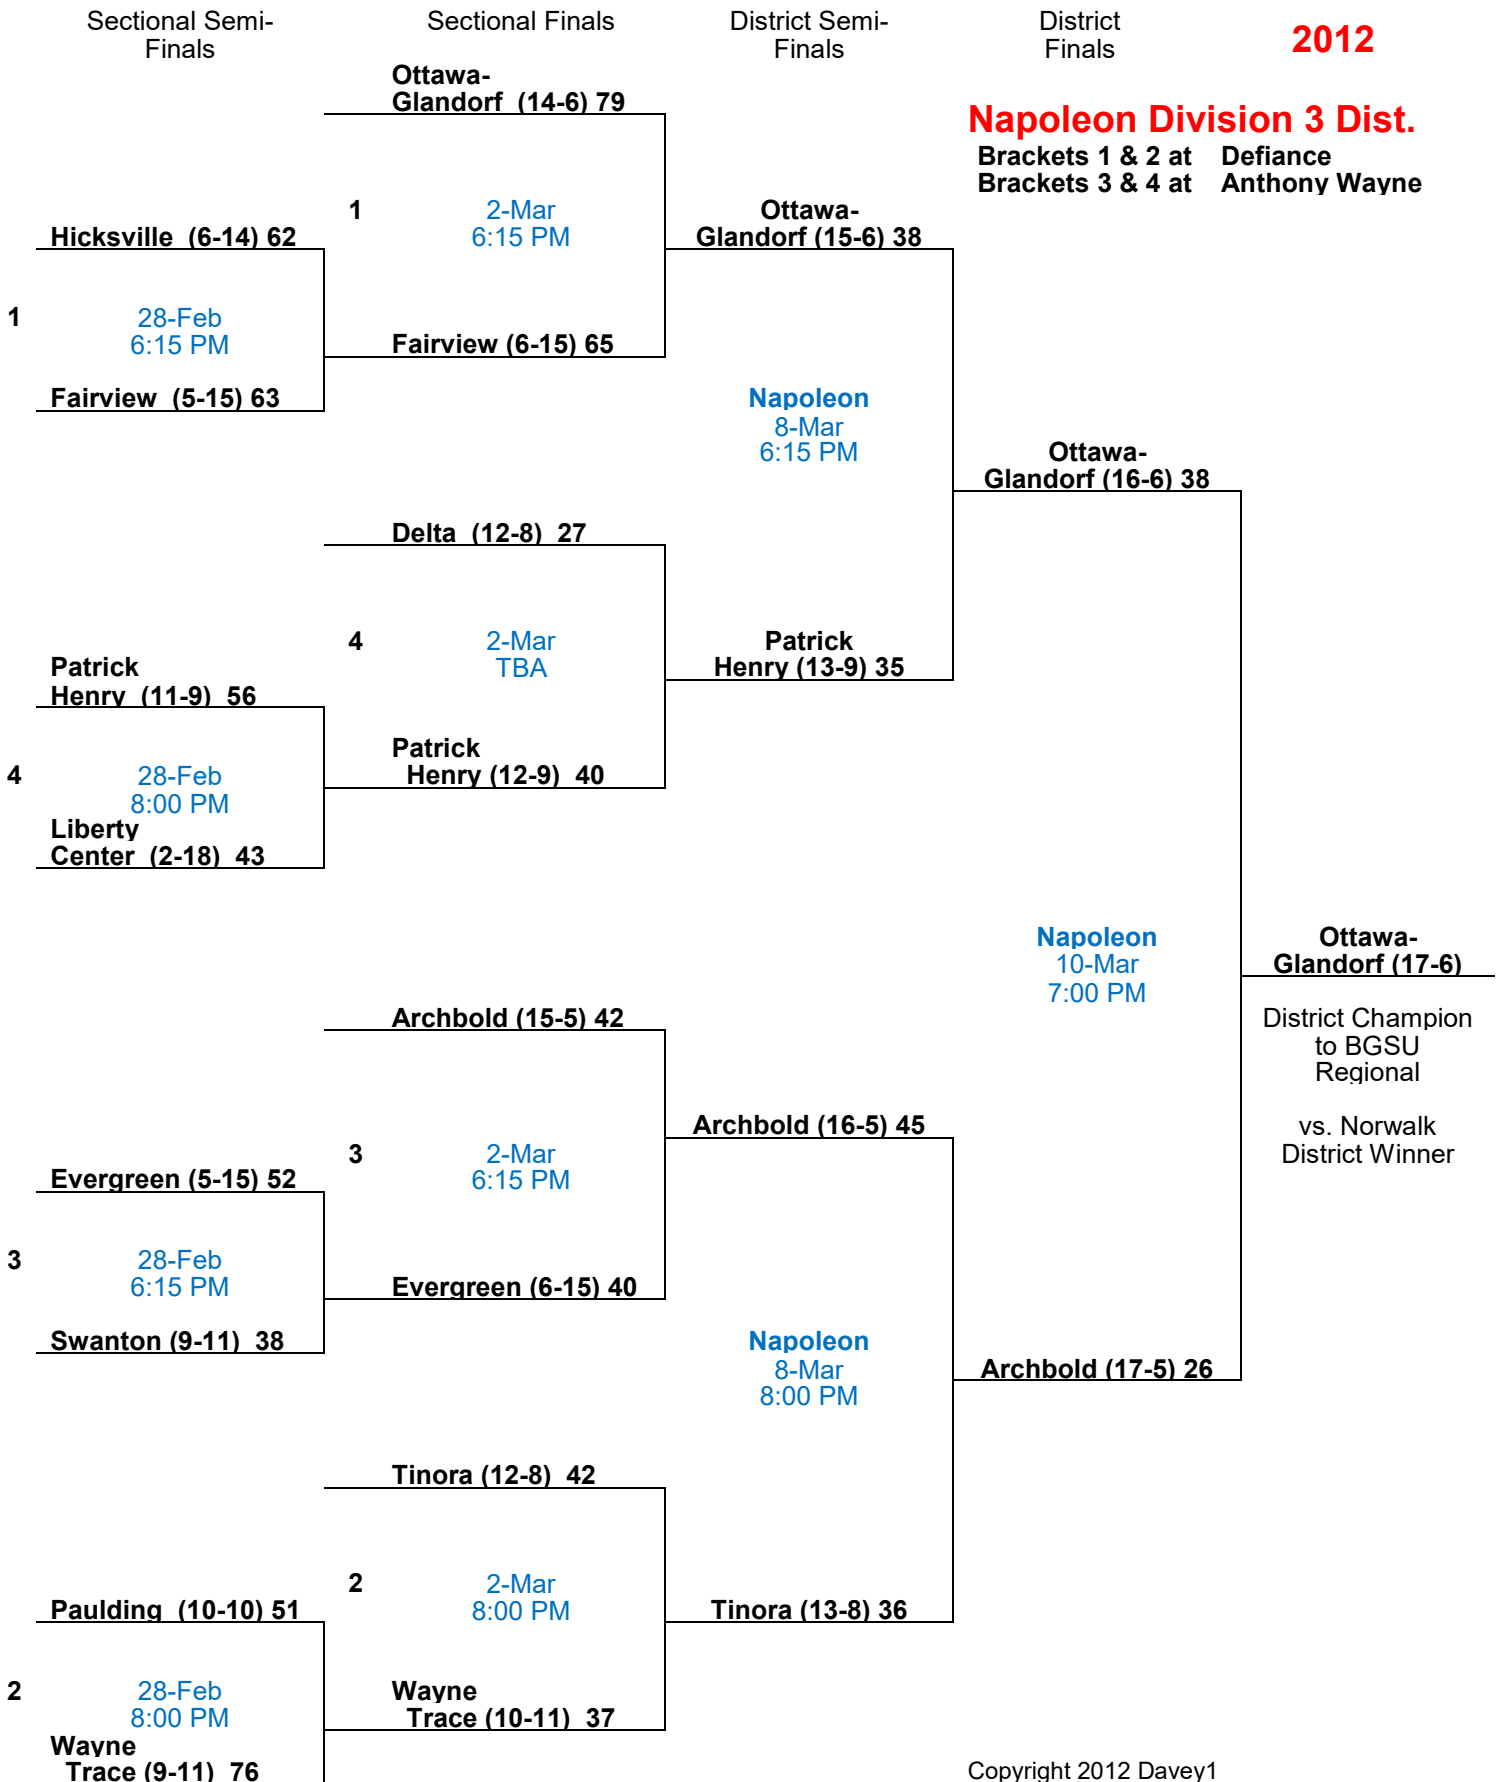

Napoleon Division 3 Dist.

Brackets 1 & 2 at Defiance
Brackets 3 & 4 at Anthony Wayne

Lima Sr. Division 3 District

Brackets 5 & 6 at Findlay
Brackets 7 & 8 at Wapakoneta

Sectional Semi-Finals

Sectional Finals

District Semi-Finals

District Finals

Norwalk Division 3 Dist.

Brackets 9 & 10 Lexington
Brackets 11 & 12 Sandusky