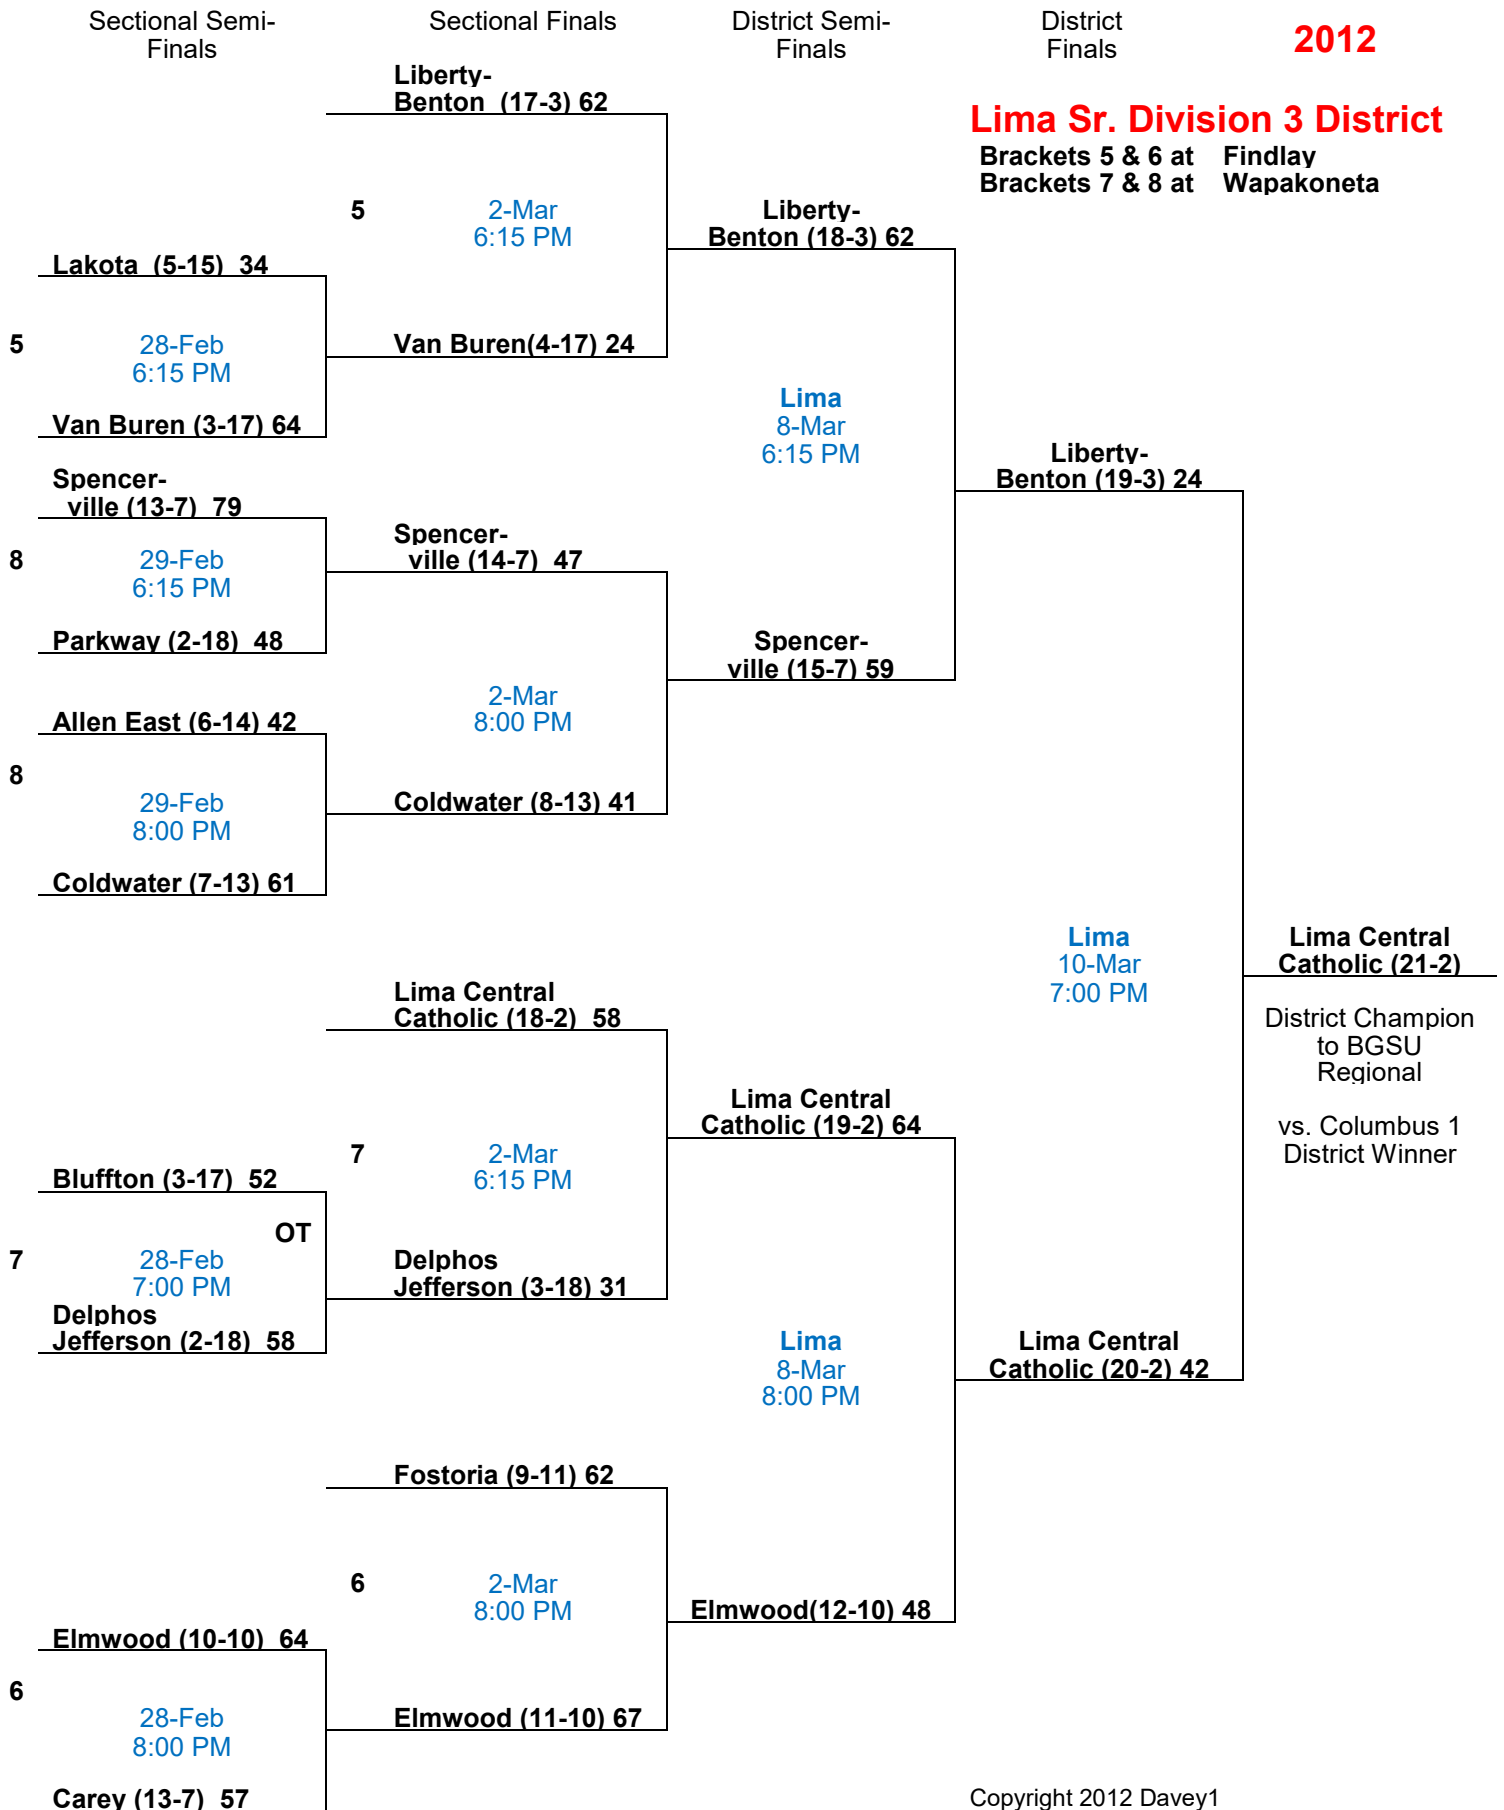

Napoleon Division 3 Dist.

Brackets 1 & 2 at Defiance
Brackets 3 & 4 at Anthony Wayne

Lima Sr. Division 3 District

Brackets 5 & 6 at Findlay
Brackets 7 & 8 at Wapakoneta

Sectional Semi-Finals

Sectional Finals

District Semi-Finals

District Finals

Norwalk Division 3 Dist.

Brackets 9 & 10 Lexington
Brackets 11 & 12 Sandusky