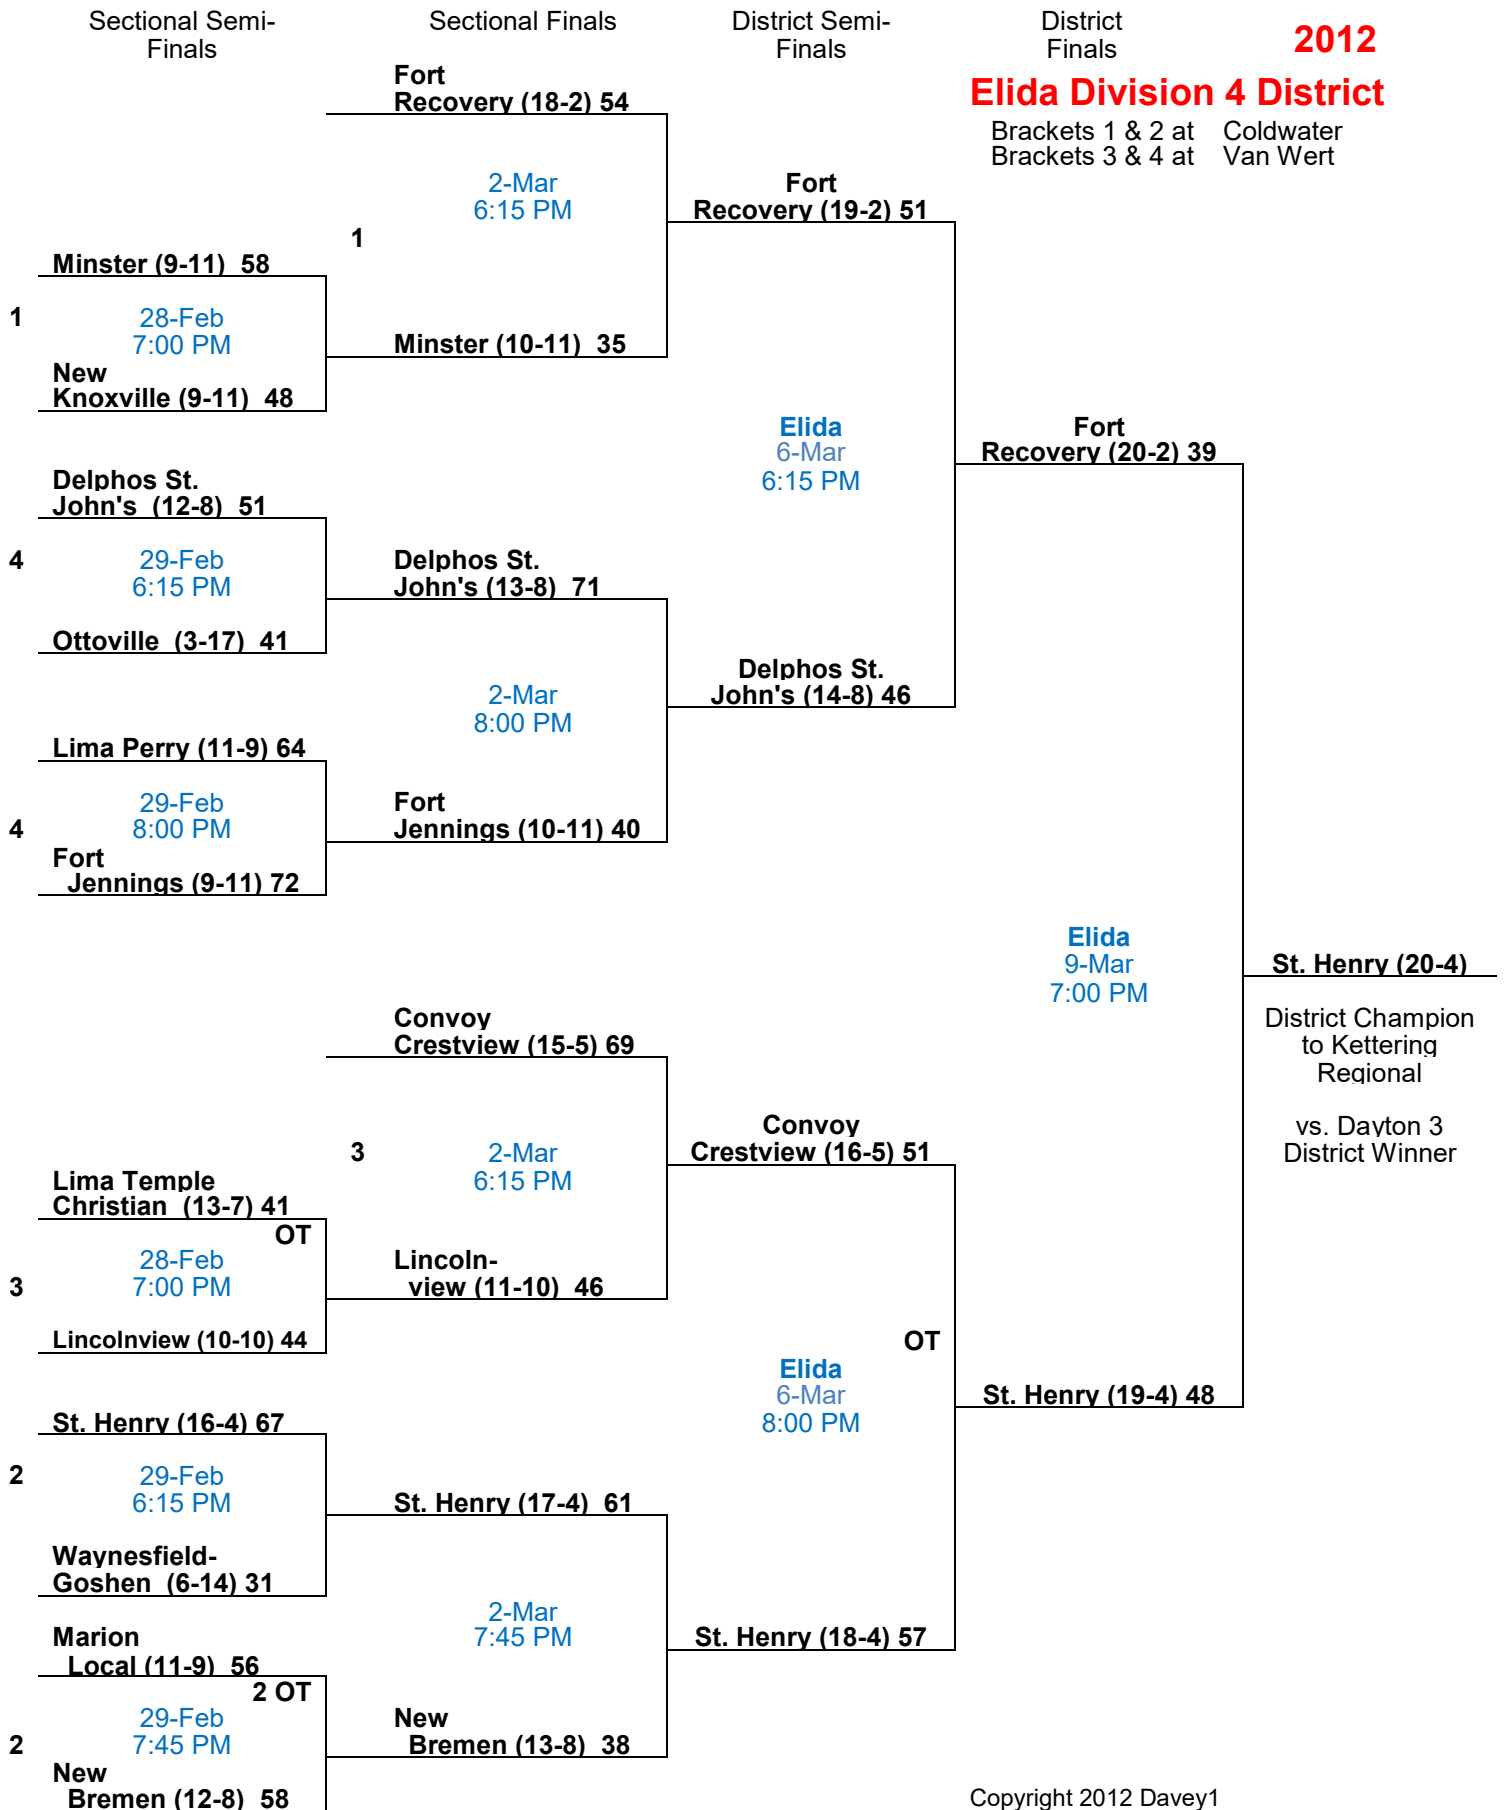

Elida Division 4 District

Brackets 1 & 2 at Coldwater  
Brackets 3 & 4 at Van Wert

Liberty-Benton Division 4

Brackets 5 & 6 at Kenton  
Brackets 7 & 8 at Ottawa-Glandorf

**Napoleon Division 4 Dist.**

Brackets 9 & 10 at Bryan  
Brackets 11 & 12 Paulding

**Lakota Div. 4 District**

Brackets 17 & 18 Fostoria  
Brackets 19 & 20 Eastwood