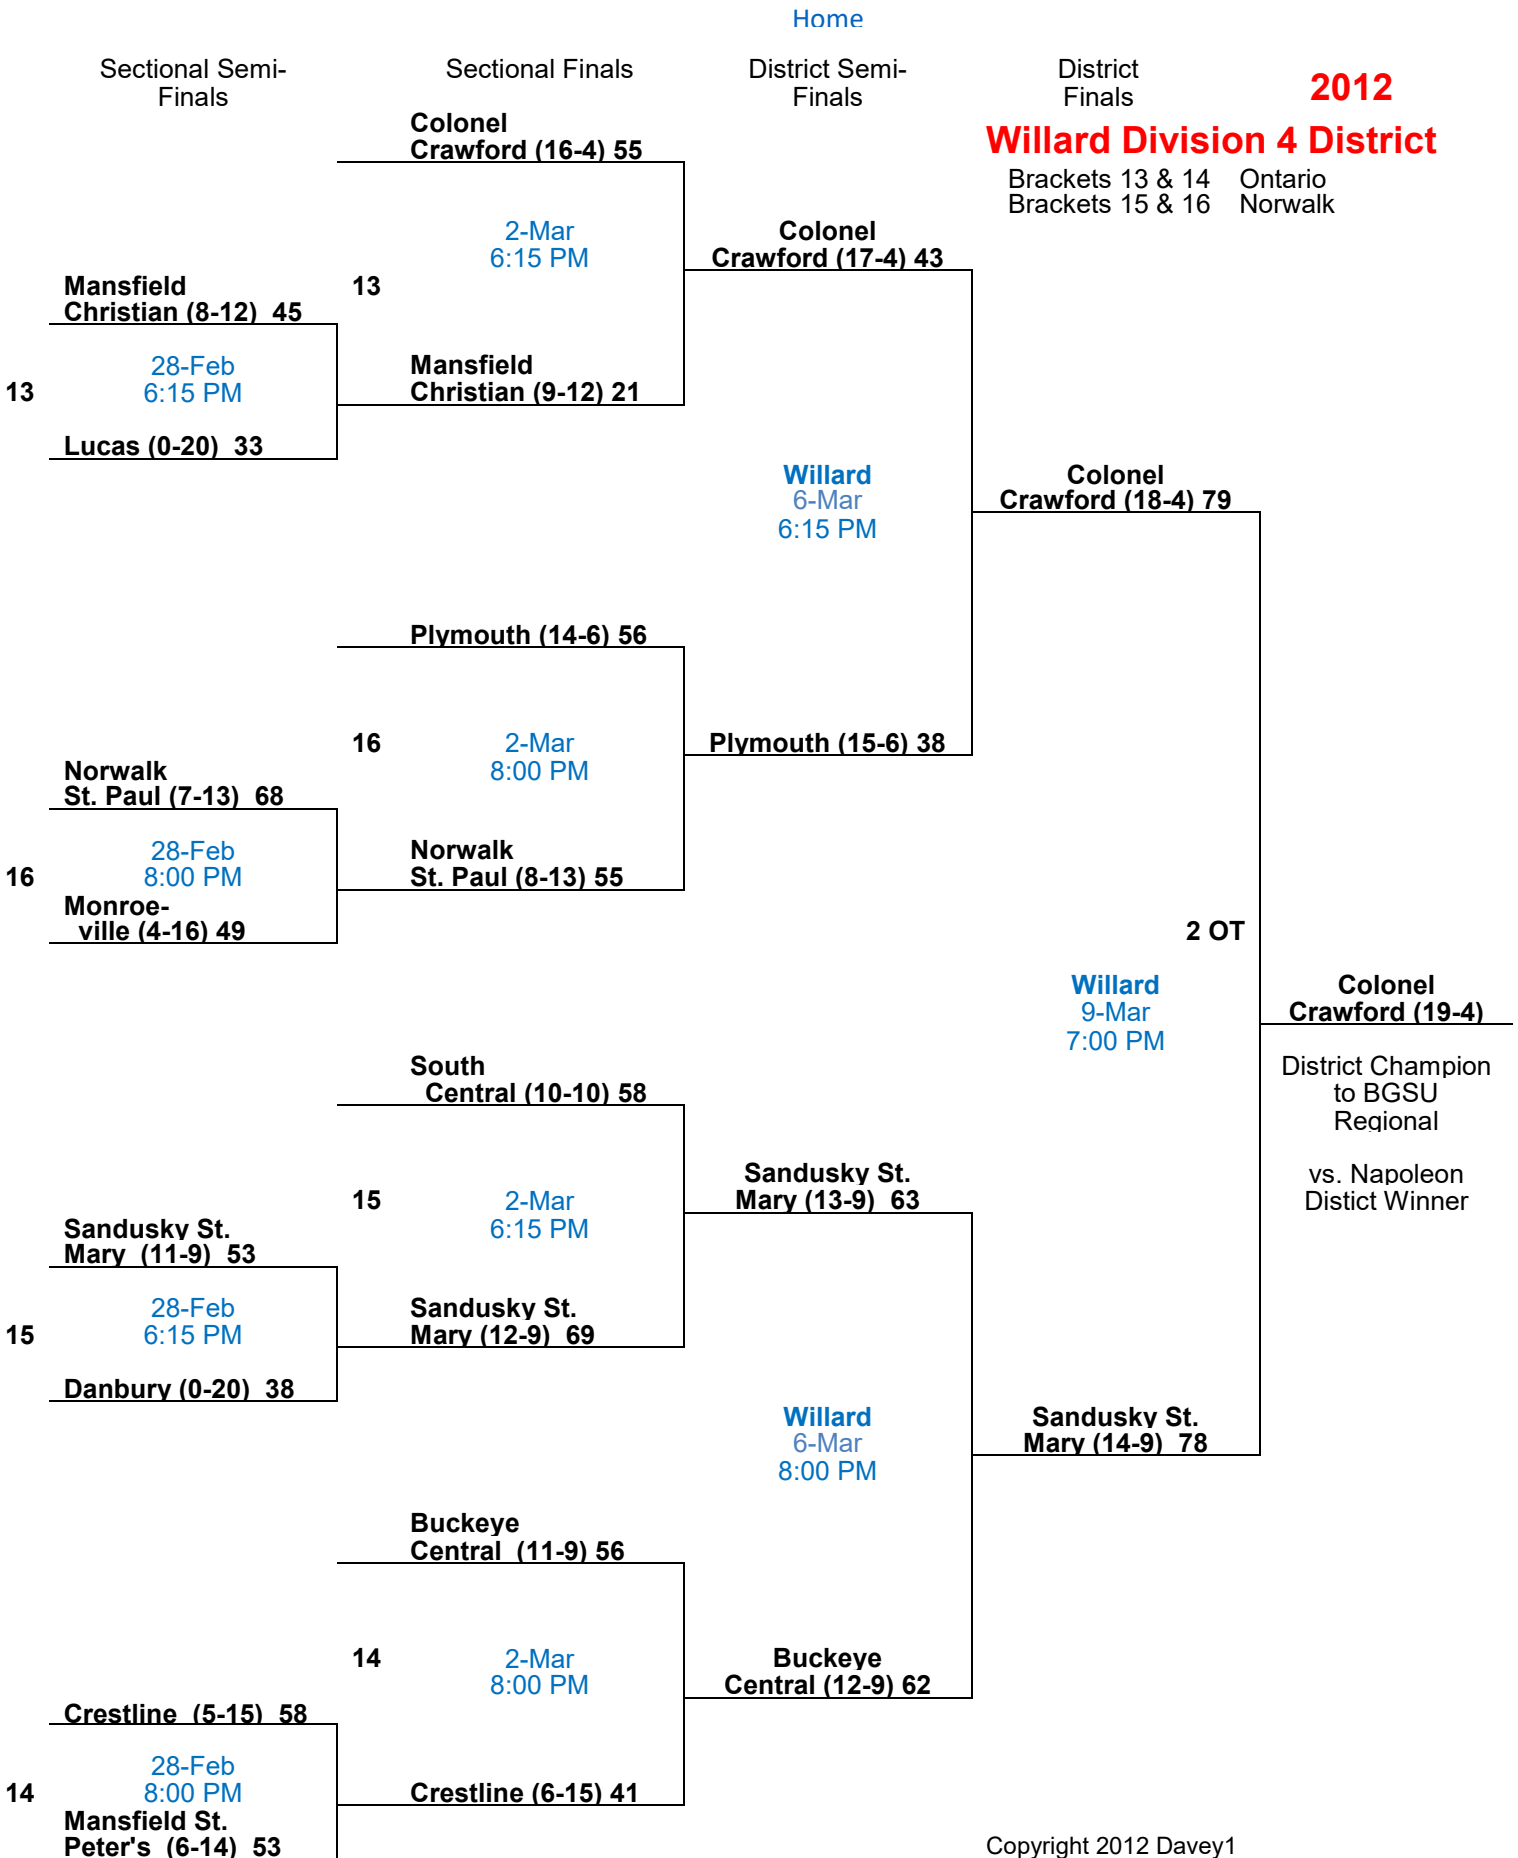

Elida Division 4 District

Brackets 1 & 2 at Coldwater  
Brackets 3 & 4 at Van Wert

Liberty-Benton Division 4

Brackets 5 & 6 at Kenton  
Brackets 7 & 8 at Ottawa-Glandorf

**Napoleon Division 4 Dist.**

Brackets 9 & 10 at Bryan  
Brackets 11 & 12 Paulding

**Lakota Div. 4 District**

Brackets 17 & 18 Fostoria  
Brackets 19 & 20 Eastwood