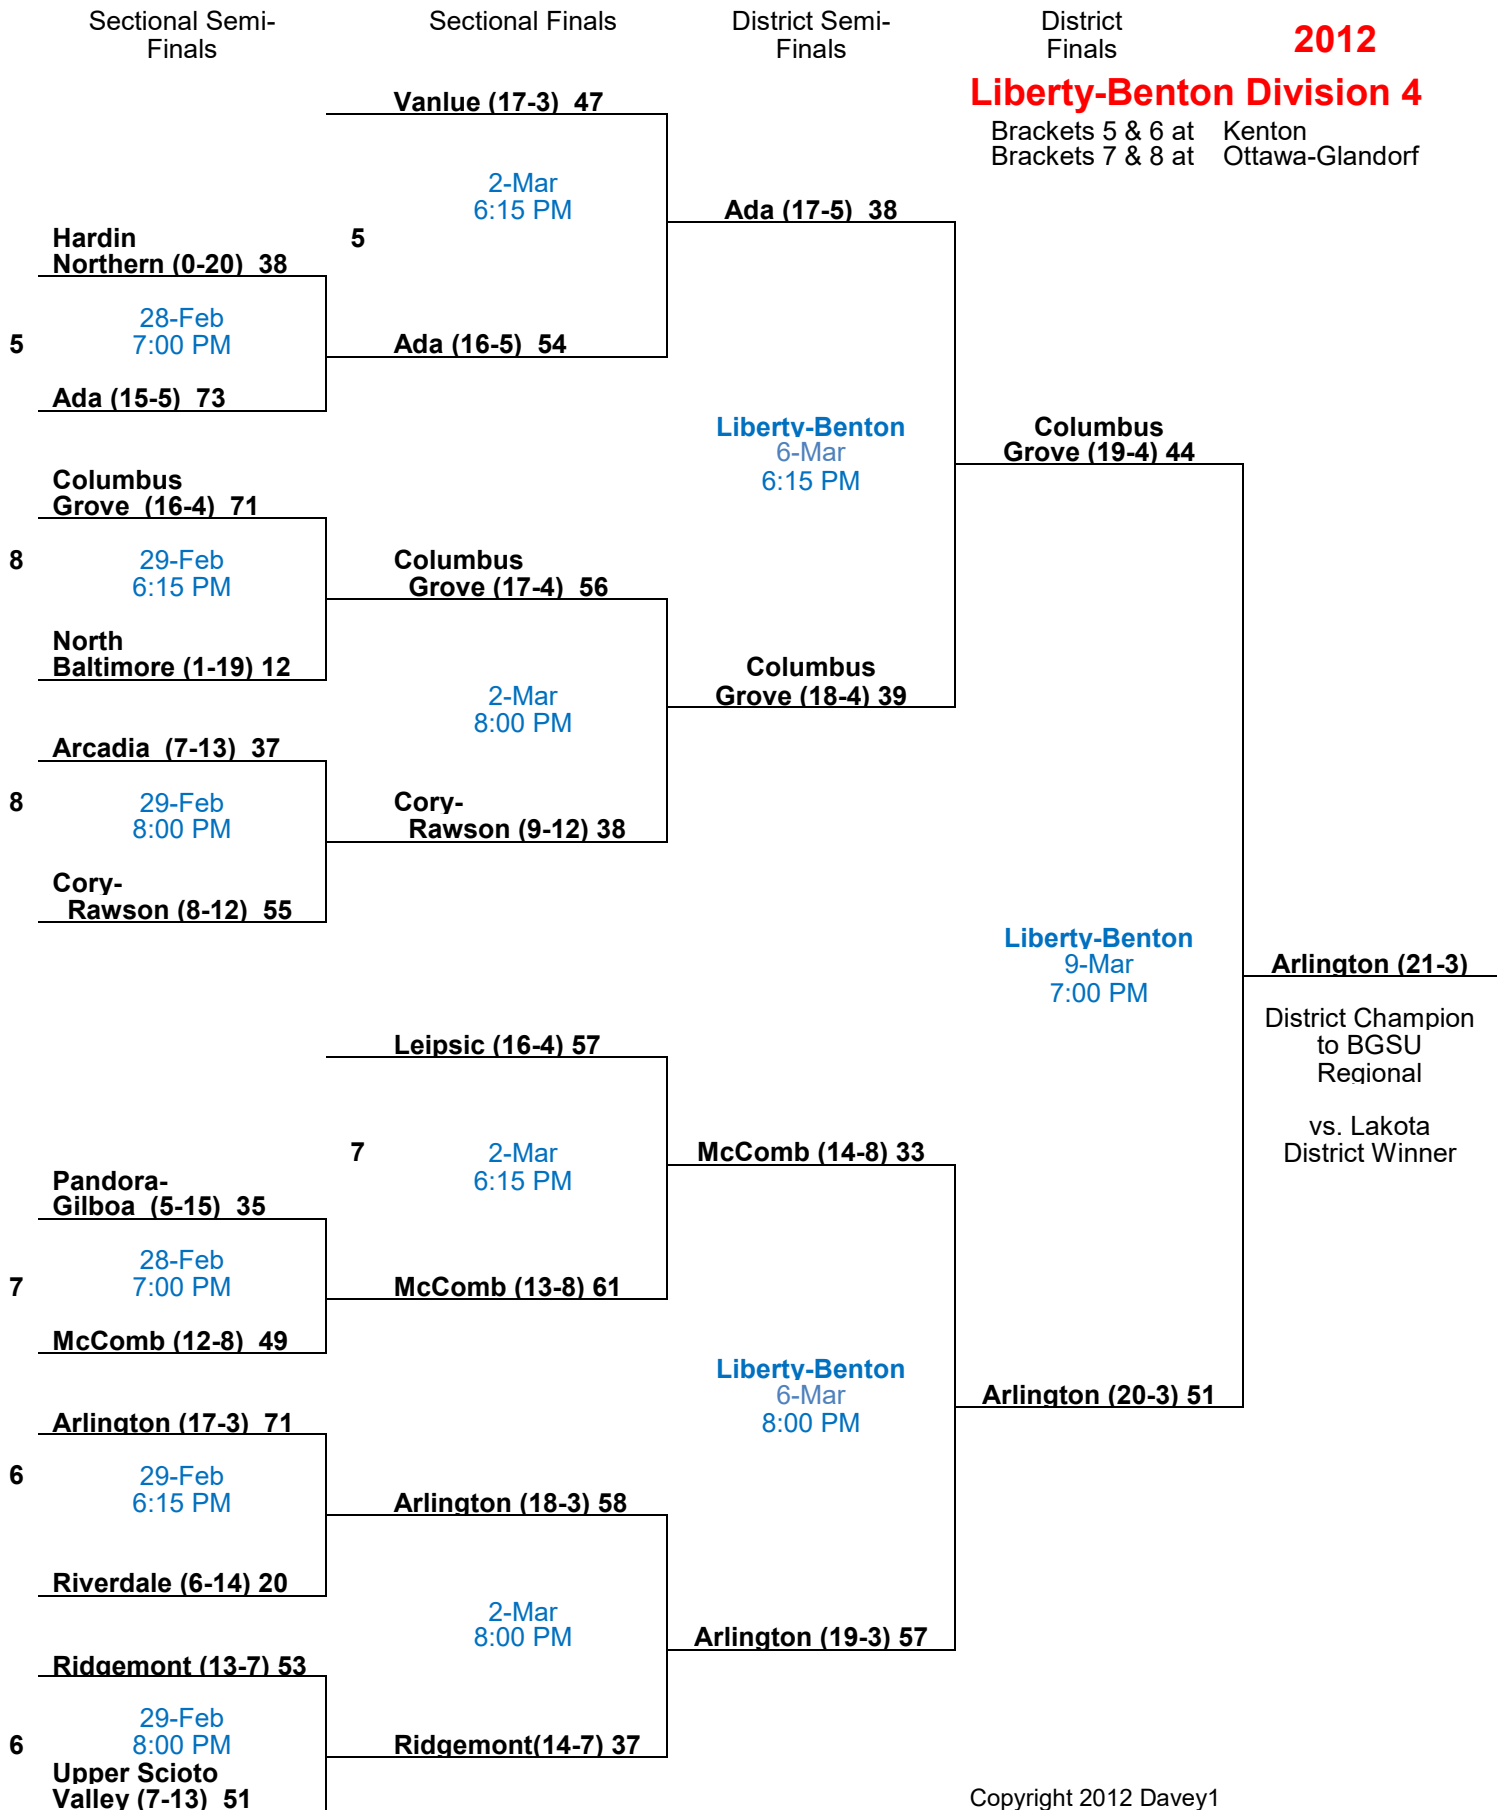

Elida Division 4 District

Brackets 1 & 2 at Coldwater  
Brackets 3 & 4 at Van Wert

Liberty-Benton Division 4

Brackets 5 & 6 at Kenton  
Brackets 7 & 8 at Ottawa-Glandorf

**Napoleon Division 4 Dist.**

Brackets 9 & 10 at Bryan  
Brackets 11 & 12 Paulding

**Lakota Div. 4 District**

Brackets 17 & 18 Fostoria  
Brackets 19 & 20 Eastwood