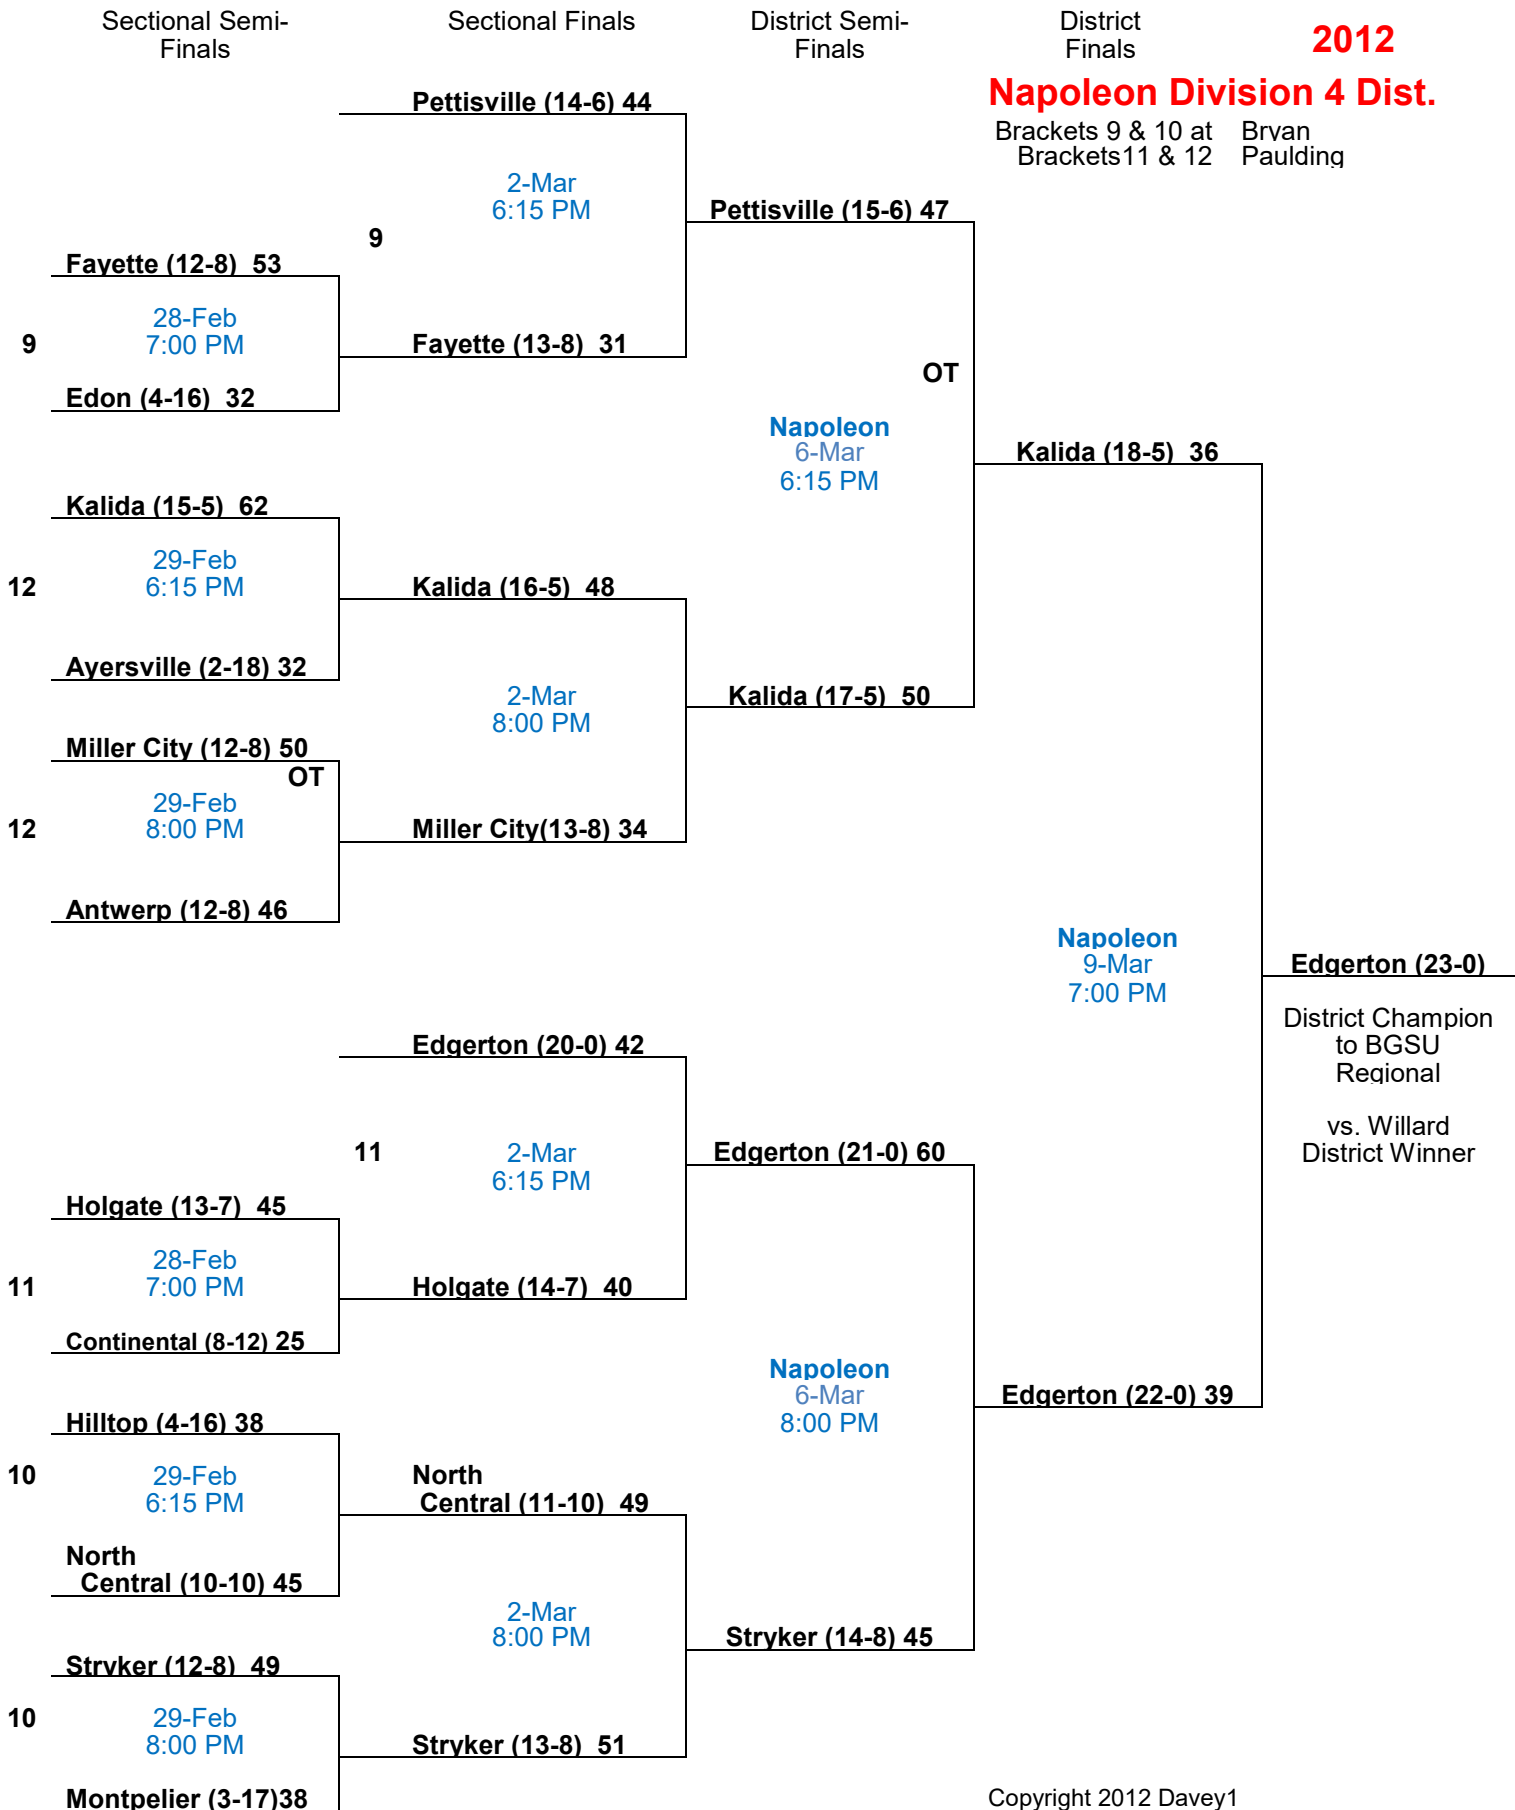

Elida Division 4 District

Brackets 1 & 2 at Coldwater  
Brackets 3 & 4 at Van Wert

Liberty-Benton Division 4

Brackets 5 & 6 at Kenton  
Brackets 7 & 8 at Ottawa-Glandorf

**Napoleon Division 4 Dist.**

Brackets 9 & 10 at Bryan  
Brackets 11 & 12 Paulding

**Lakota Div. 4 District**

Brackets 17 & 18 Fostoria  
Brackets 19 & 20 Eastwood