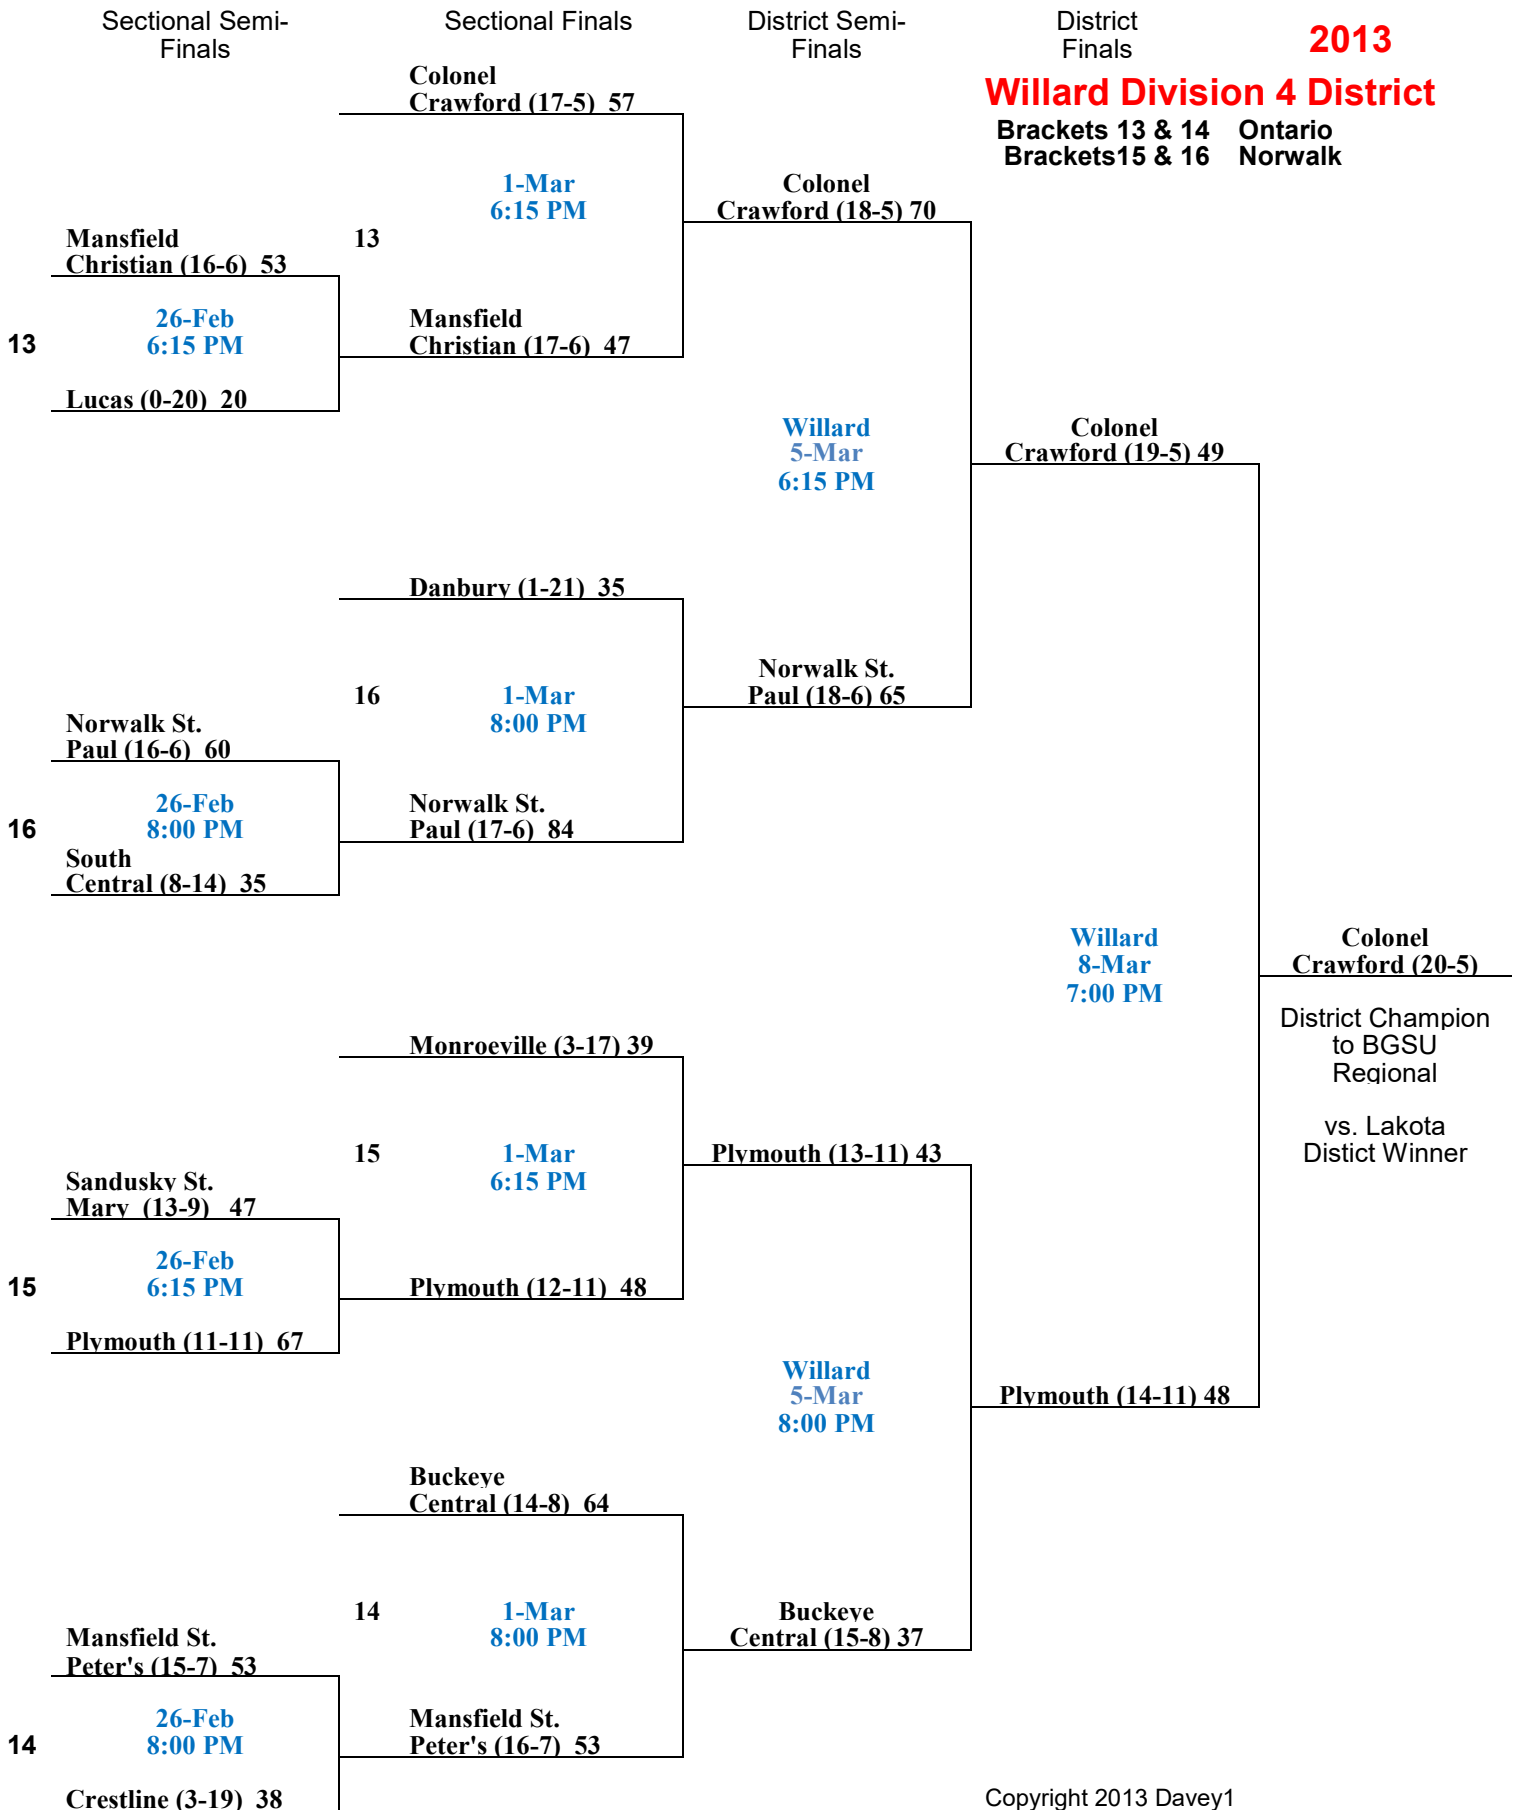

Elida Division 4 District

Brackets 1 & 2 at Coldwater
Brackets 3 & 4 at Van Wert

Liberty-Benton Division 4
Brackets 5 & 6 at Kenton
Brackets 7 & 8 at Ottawa-Glandorf

Napoleon Division 4 Dist.

Brackets 9 & 10 Bryan
Brackets 11 & 12 Paulding

Willard Division 4 District

Brackets 13 & 14 Ontario
Brackets 15 & 16 Norwalk

Home

2013

Lakota Div. 4 District

Brackets 17 & 18 Fostoria
Brackets 19 & 20 Eastwood