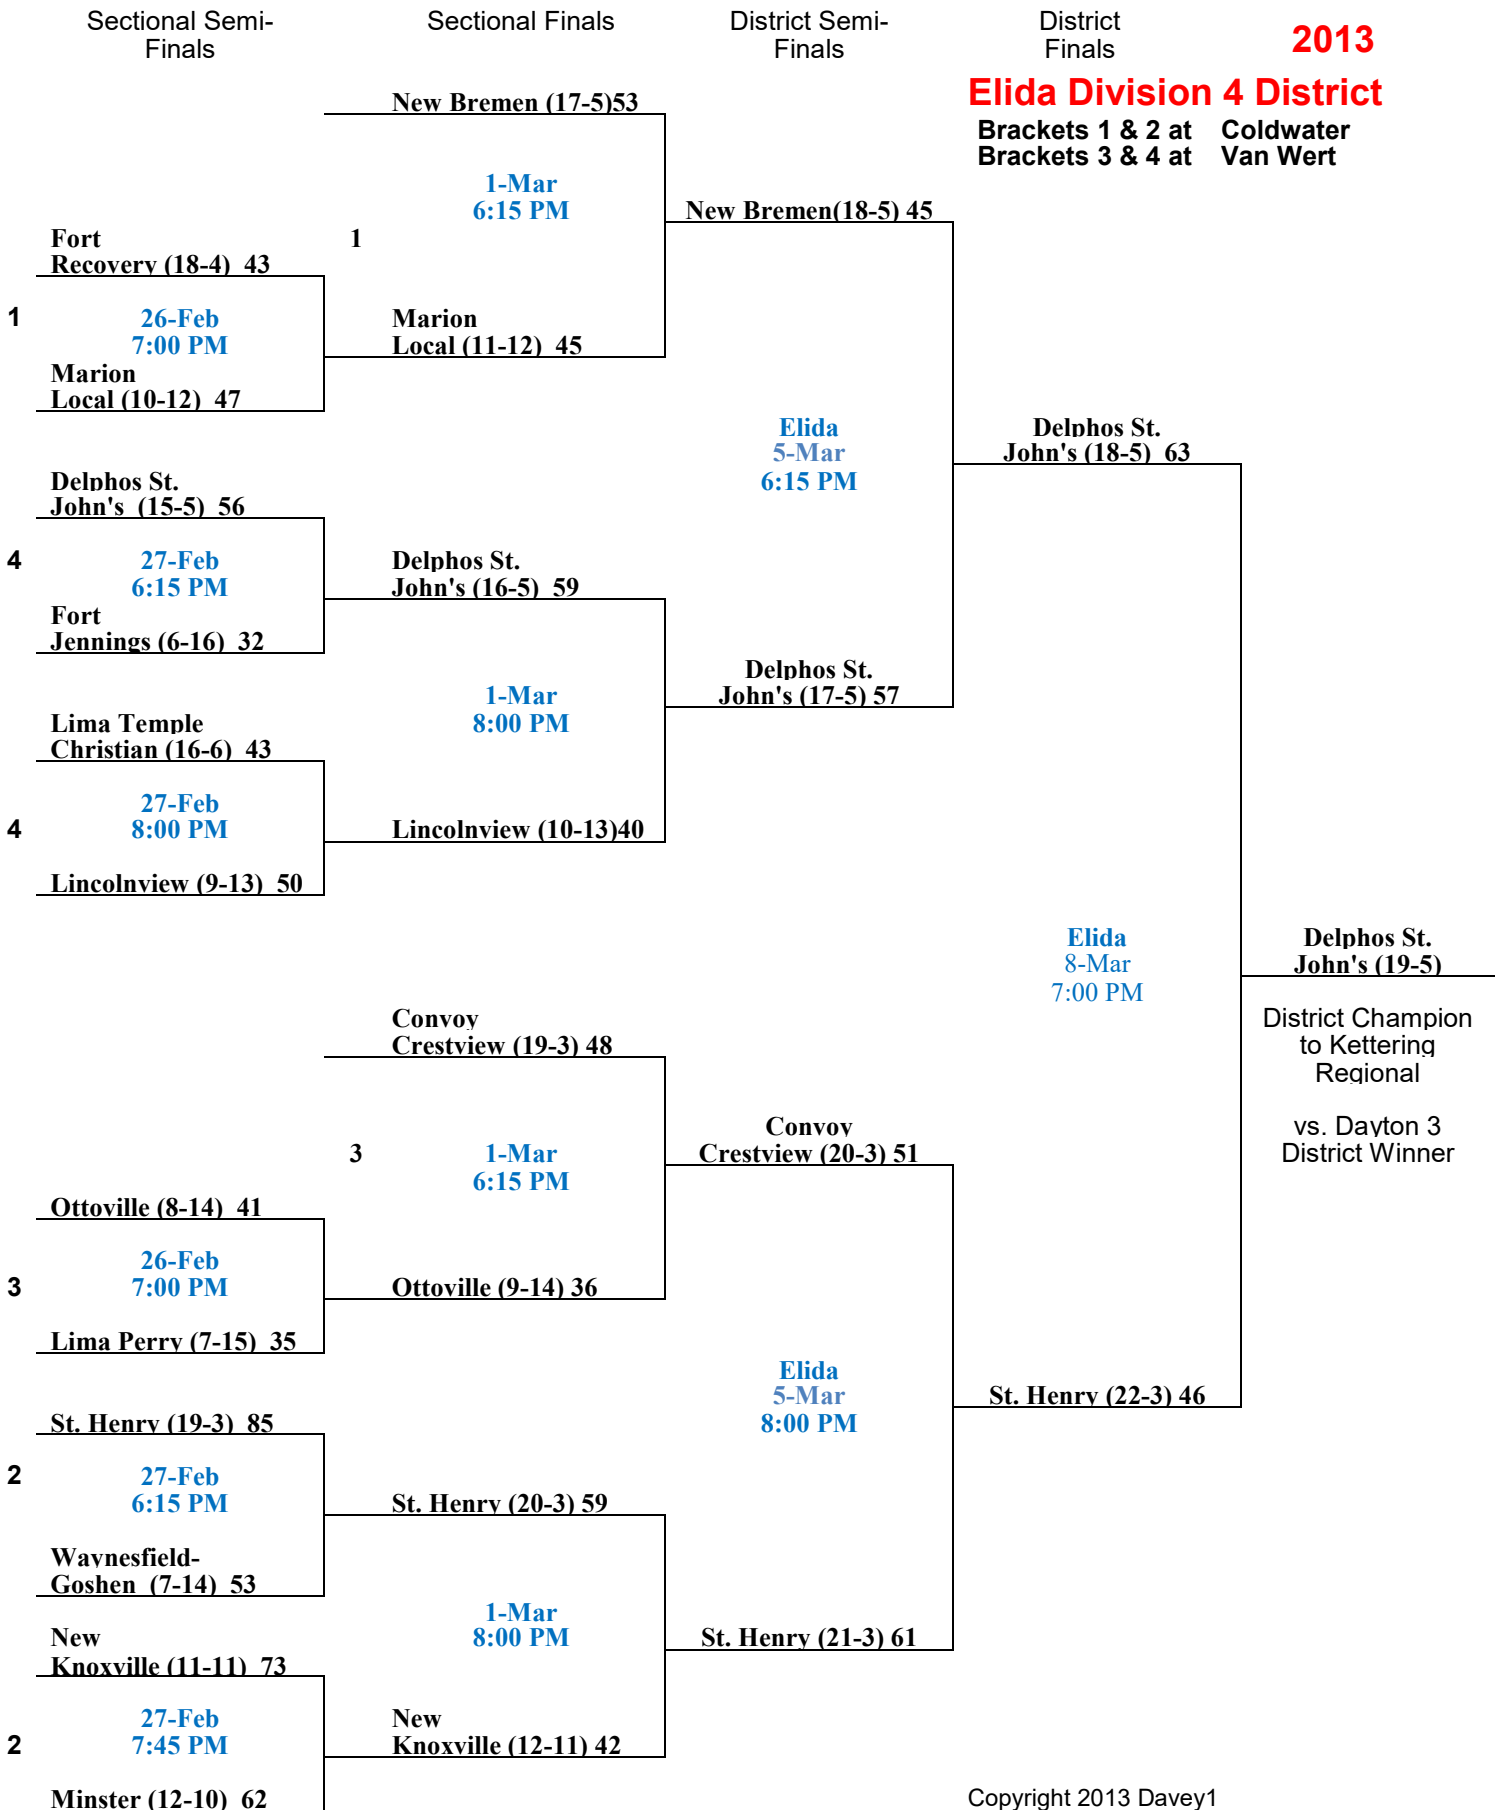

Elida Division 4 District

Brackets 1 & 2 at Coldwater
Brackets 3 & 4 at Van Wert

Liberty-Benton Division 4
Brackets 5 & 6 at Kenton
Brackets 7 & 8 at Ottawa-Glandorf

Napoleon Division 4 Dist.

Brackets 9 & 10 Bryan
Brackets 11 & 12 Paulding

Willard Division 4 District

Brackets 13 & 14 Ontario
Brackets 15 & 16 Norwalk

Home

2013

Lakota Div. 4 District

Brackets 17 & 18 Fostoria
Brackets 19 & 20 Eastwood