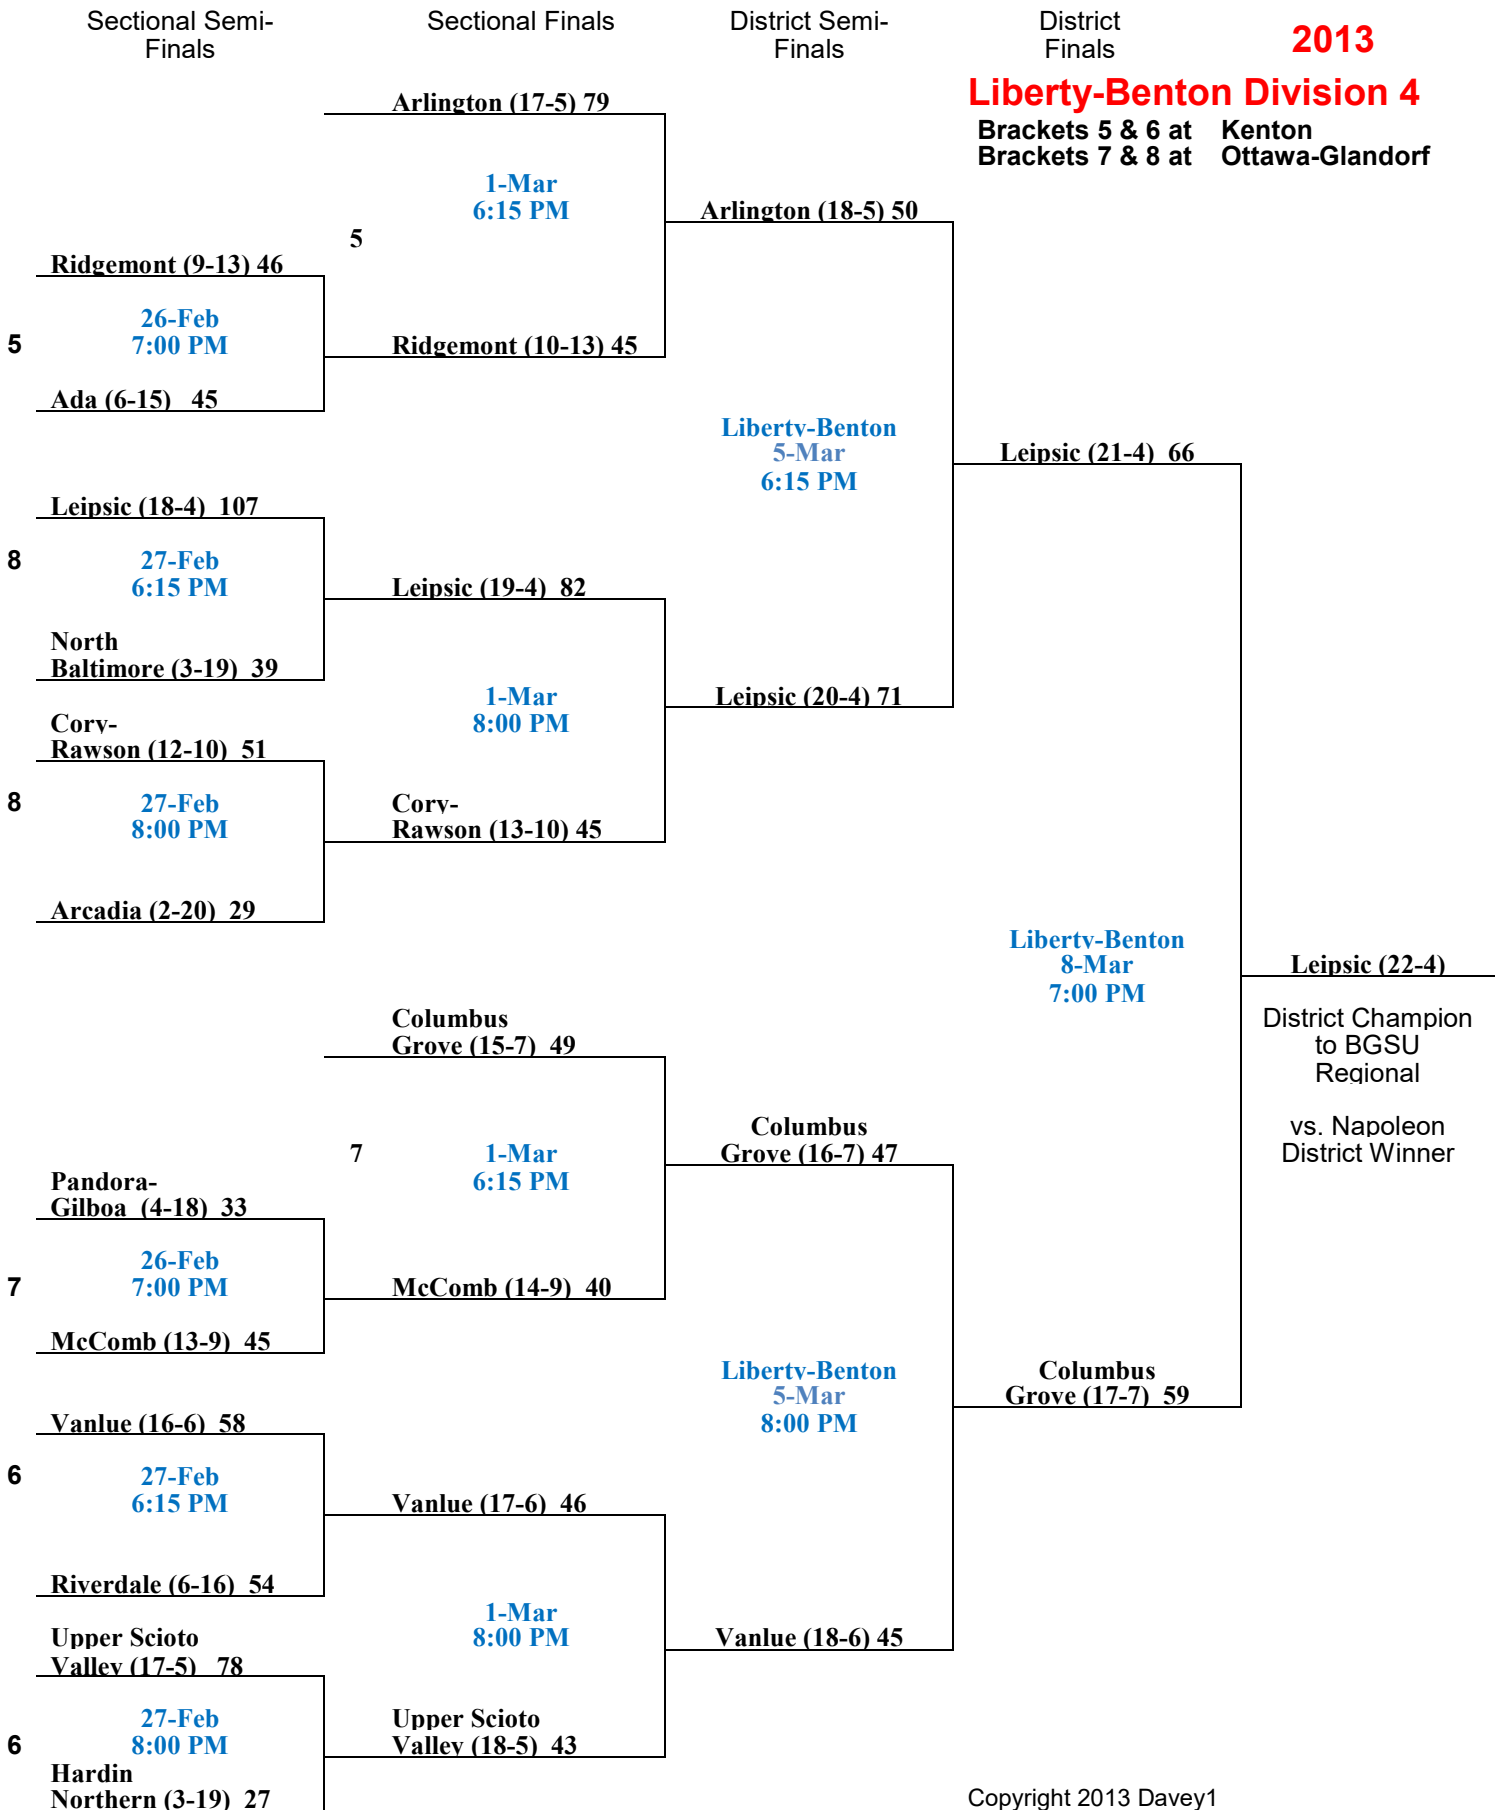

Elida Division 4 District

Brackets 1 & 2 at Coldwater
Brackets 3 & 4 at Van Wert

Liberty-Benton Division 4
Brackets 5 & 6 at Kenton
Brackets 7 & 8 at Ottawa-Glandorf

Napoleon Division 4 Dist.

Brackets 9 & 10 Bryan
Brackets 11 & 12 Paulding

Willard Division 4 District

Brackets 13 & 14 Ontario
Brackets 15 & 16 Norwalk

Home

2013

Lakota Div. 4 District

Brackets 17 & 18 Fostoria
Brackets 19 & 20 Eastwood