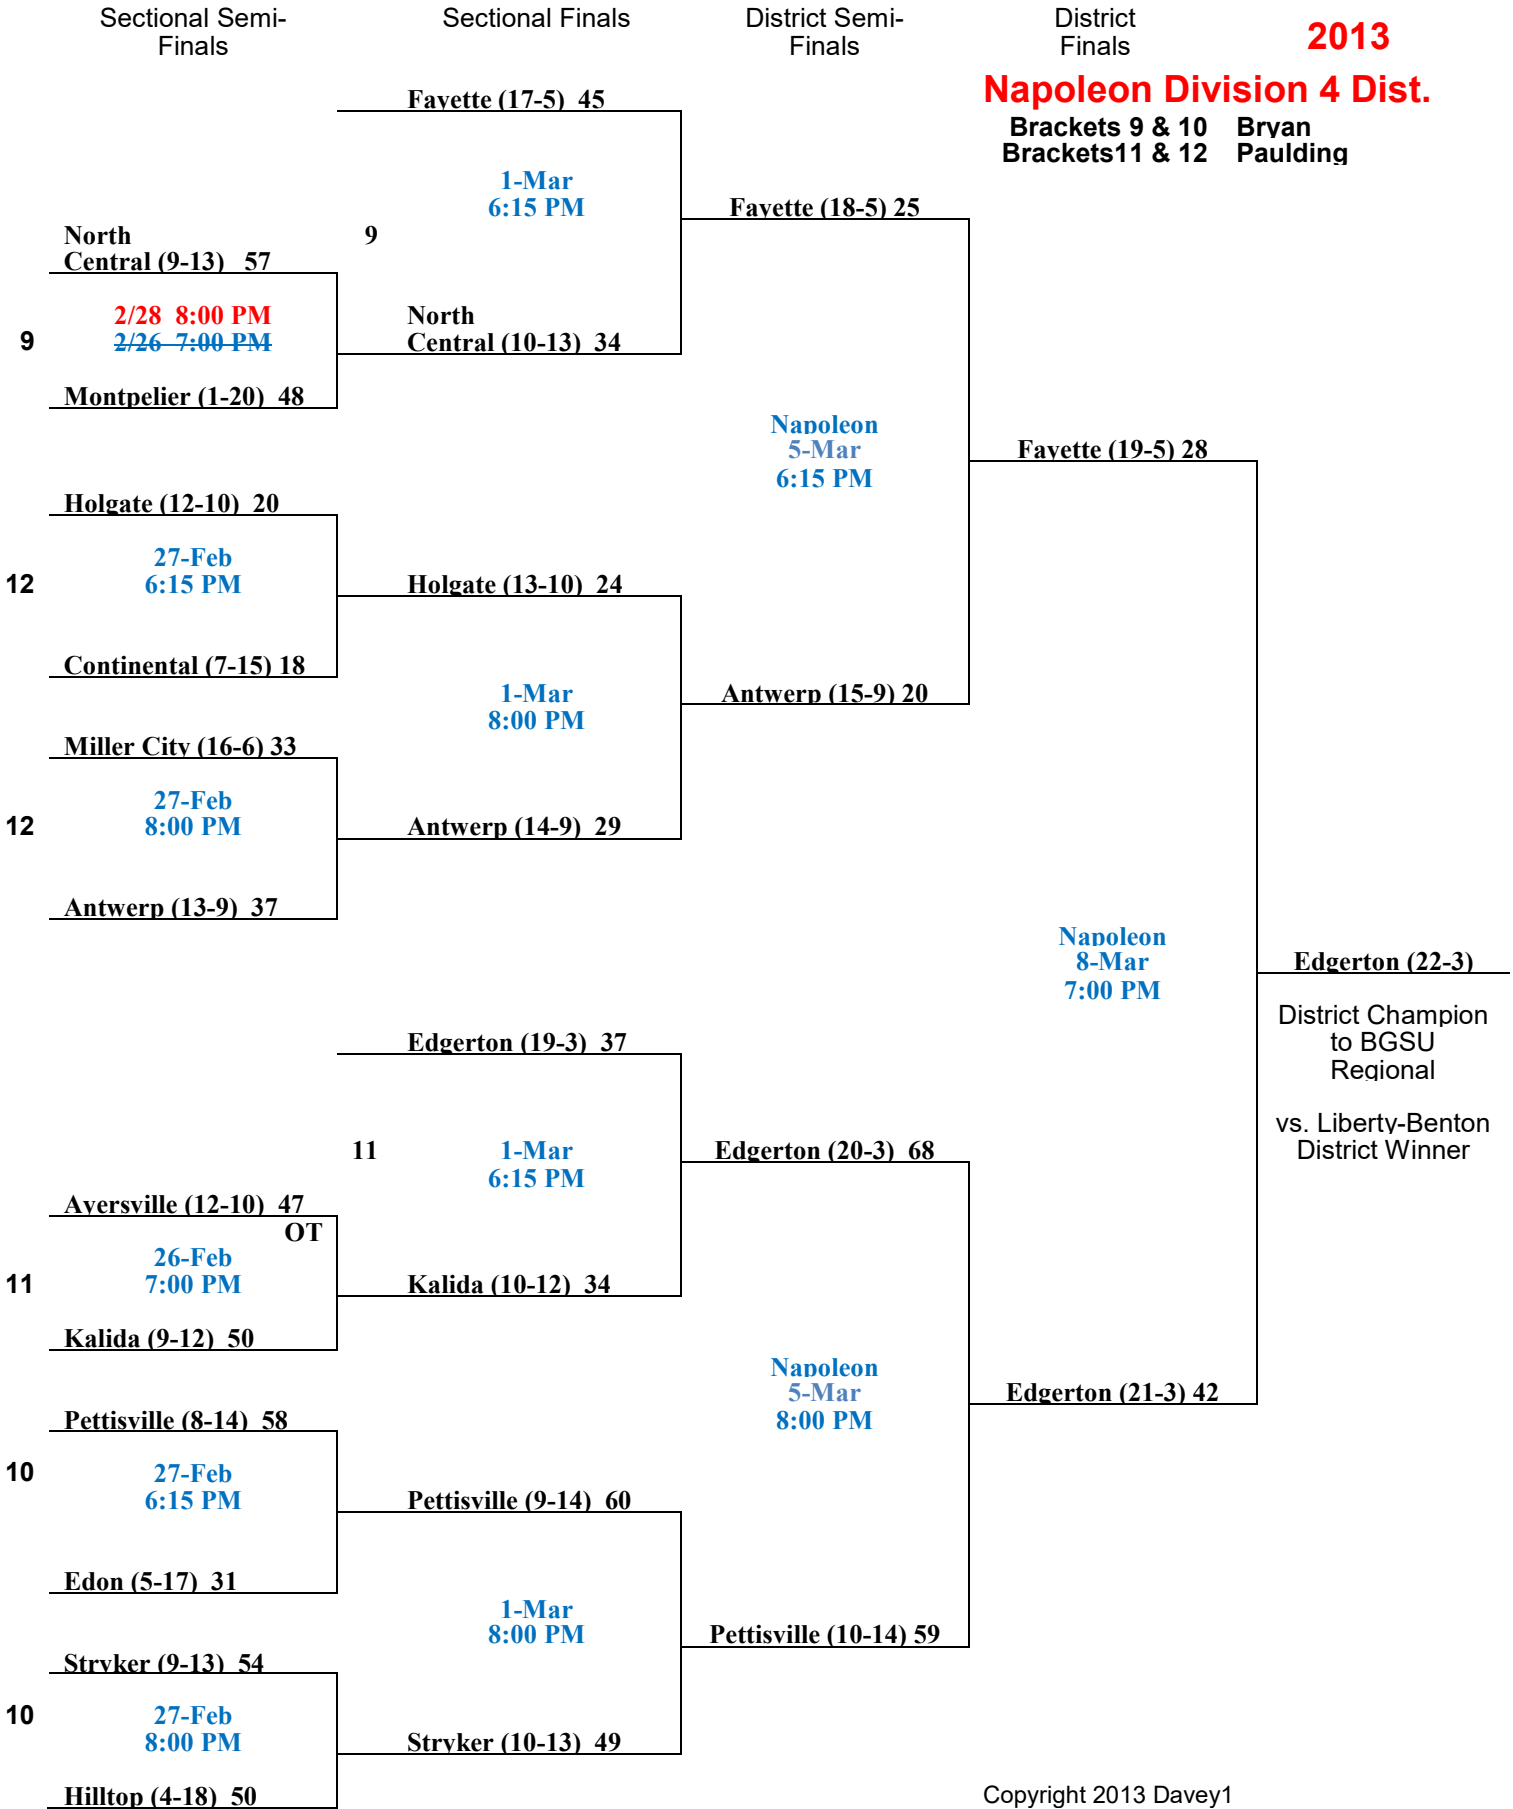

Elida Division 4 District

Brackets 1 & 2 at Coldwater
Brackets 3 & 4 at Van Wert

Liberty-Benton Division 4
Brackets 5 & 6 at Kenton
Brackets 7 & 8 at Ottawa-Glandorf

Napoleon Division 4 Dist.

Brackets 9 & 10 Bryan
Brackets 11 & 12 Paulding

Willard Division 4 District

Brackets 13 & 14 Ontario
Brackets 15 & 16 Norwalk

Home

2013

Lakota Div. 4 District

Brackets 17 & 18 Fostoria
Brackets 19 & 20 Eastwood