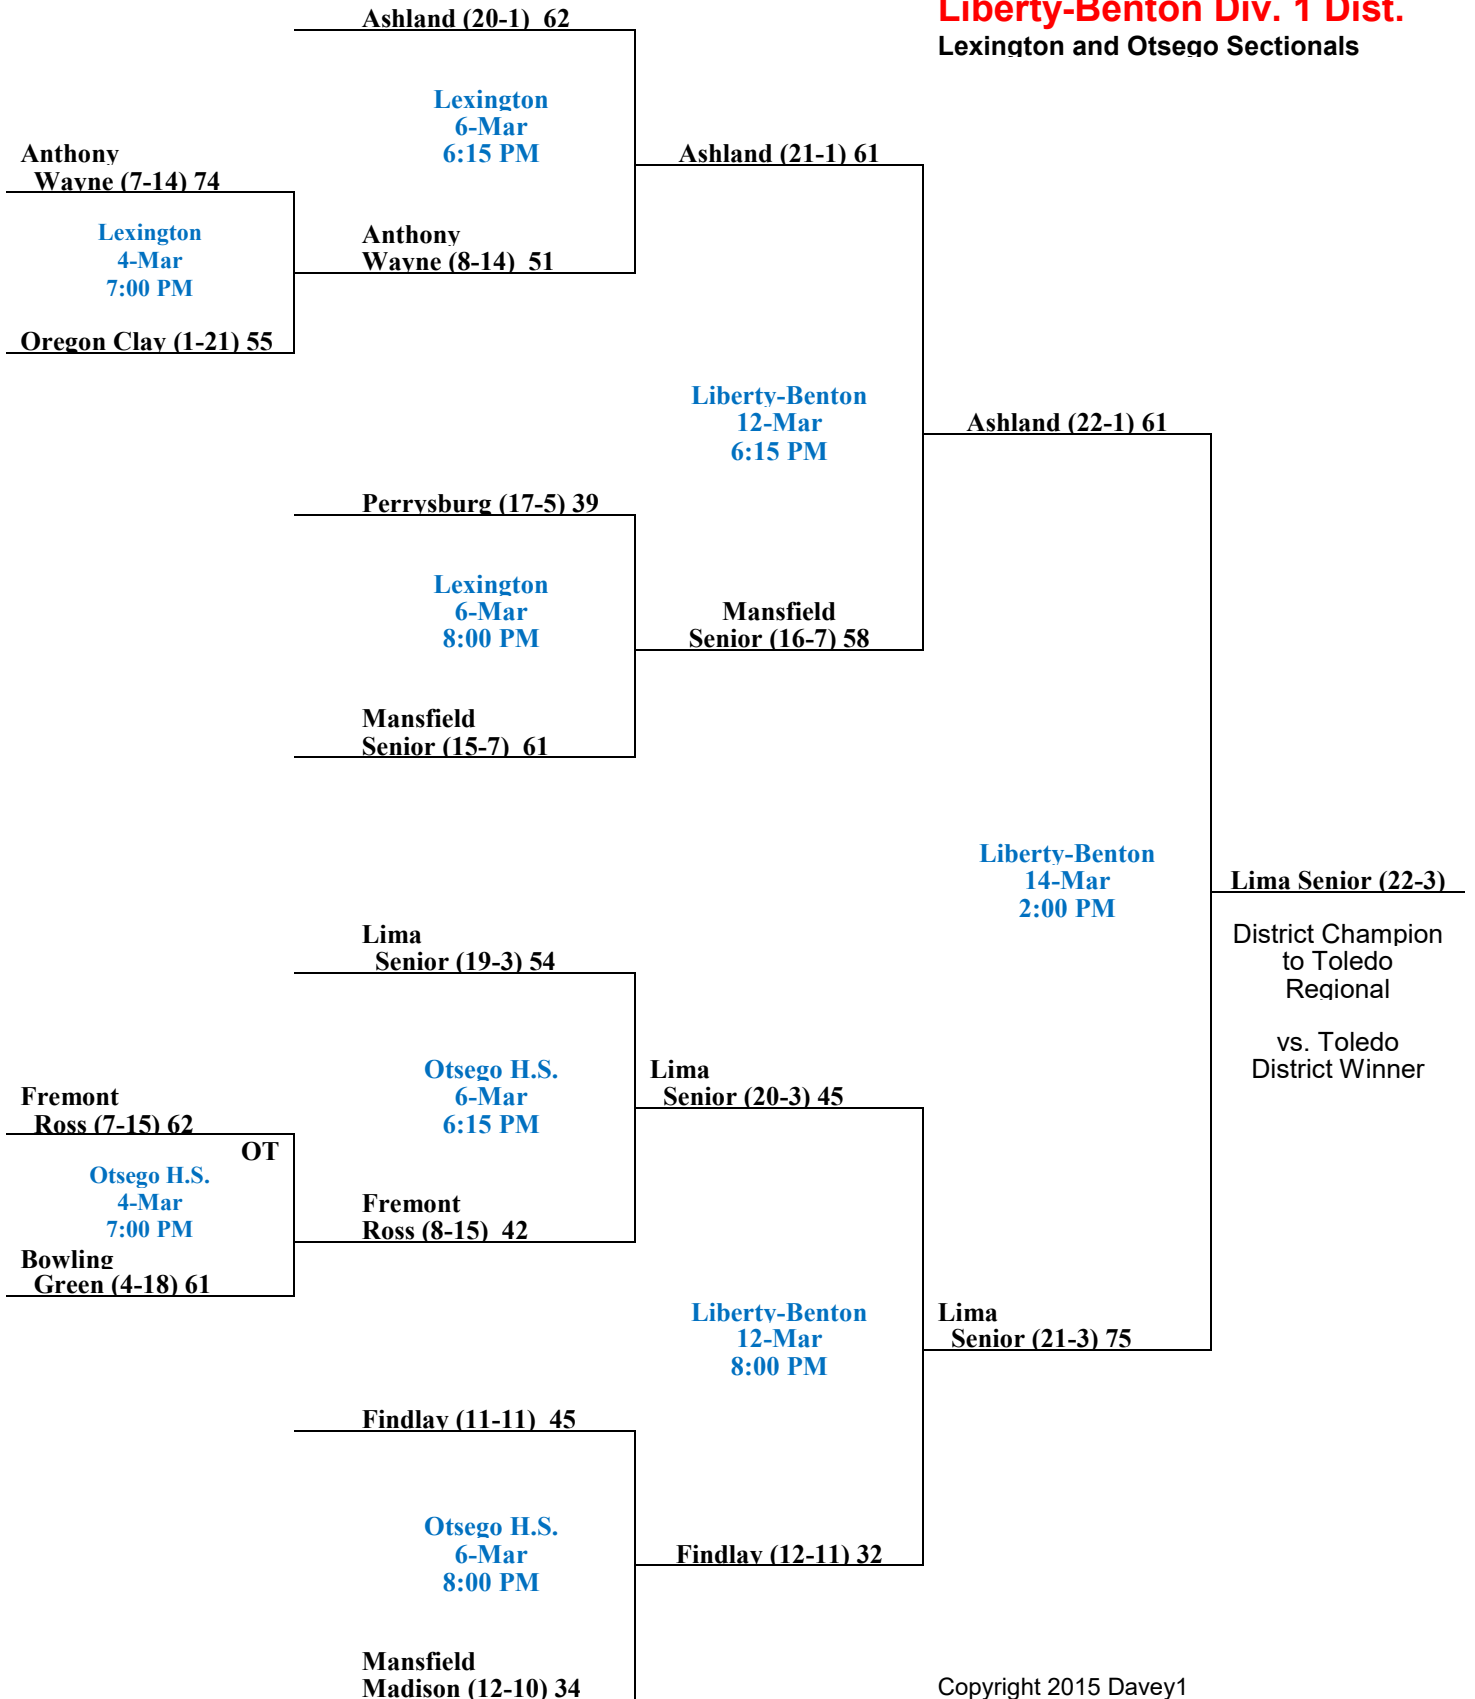

Sectional Semi-Finals

Sectional Finals

District Semi-Finals

District Finals

2015

Liberty-Benton Div. 1 Dist.
Lexington and Otsego Sectionals

Sectional Semi-Finals

Sectional Finals

District Semi-Finals

District Finals

Toledo Division 1 District
Waite and Central Catholic