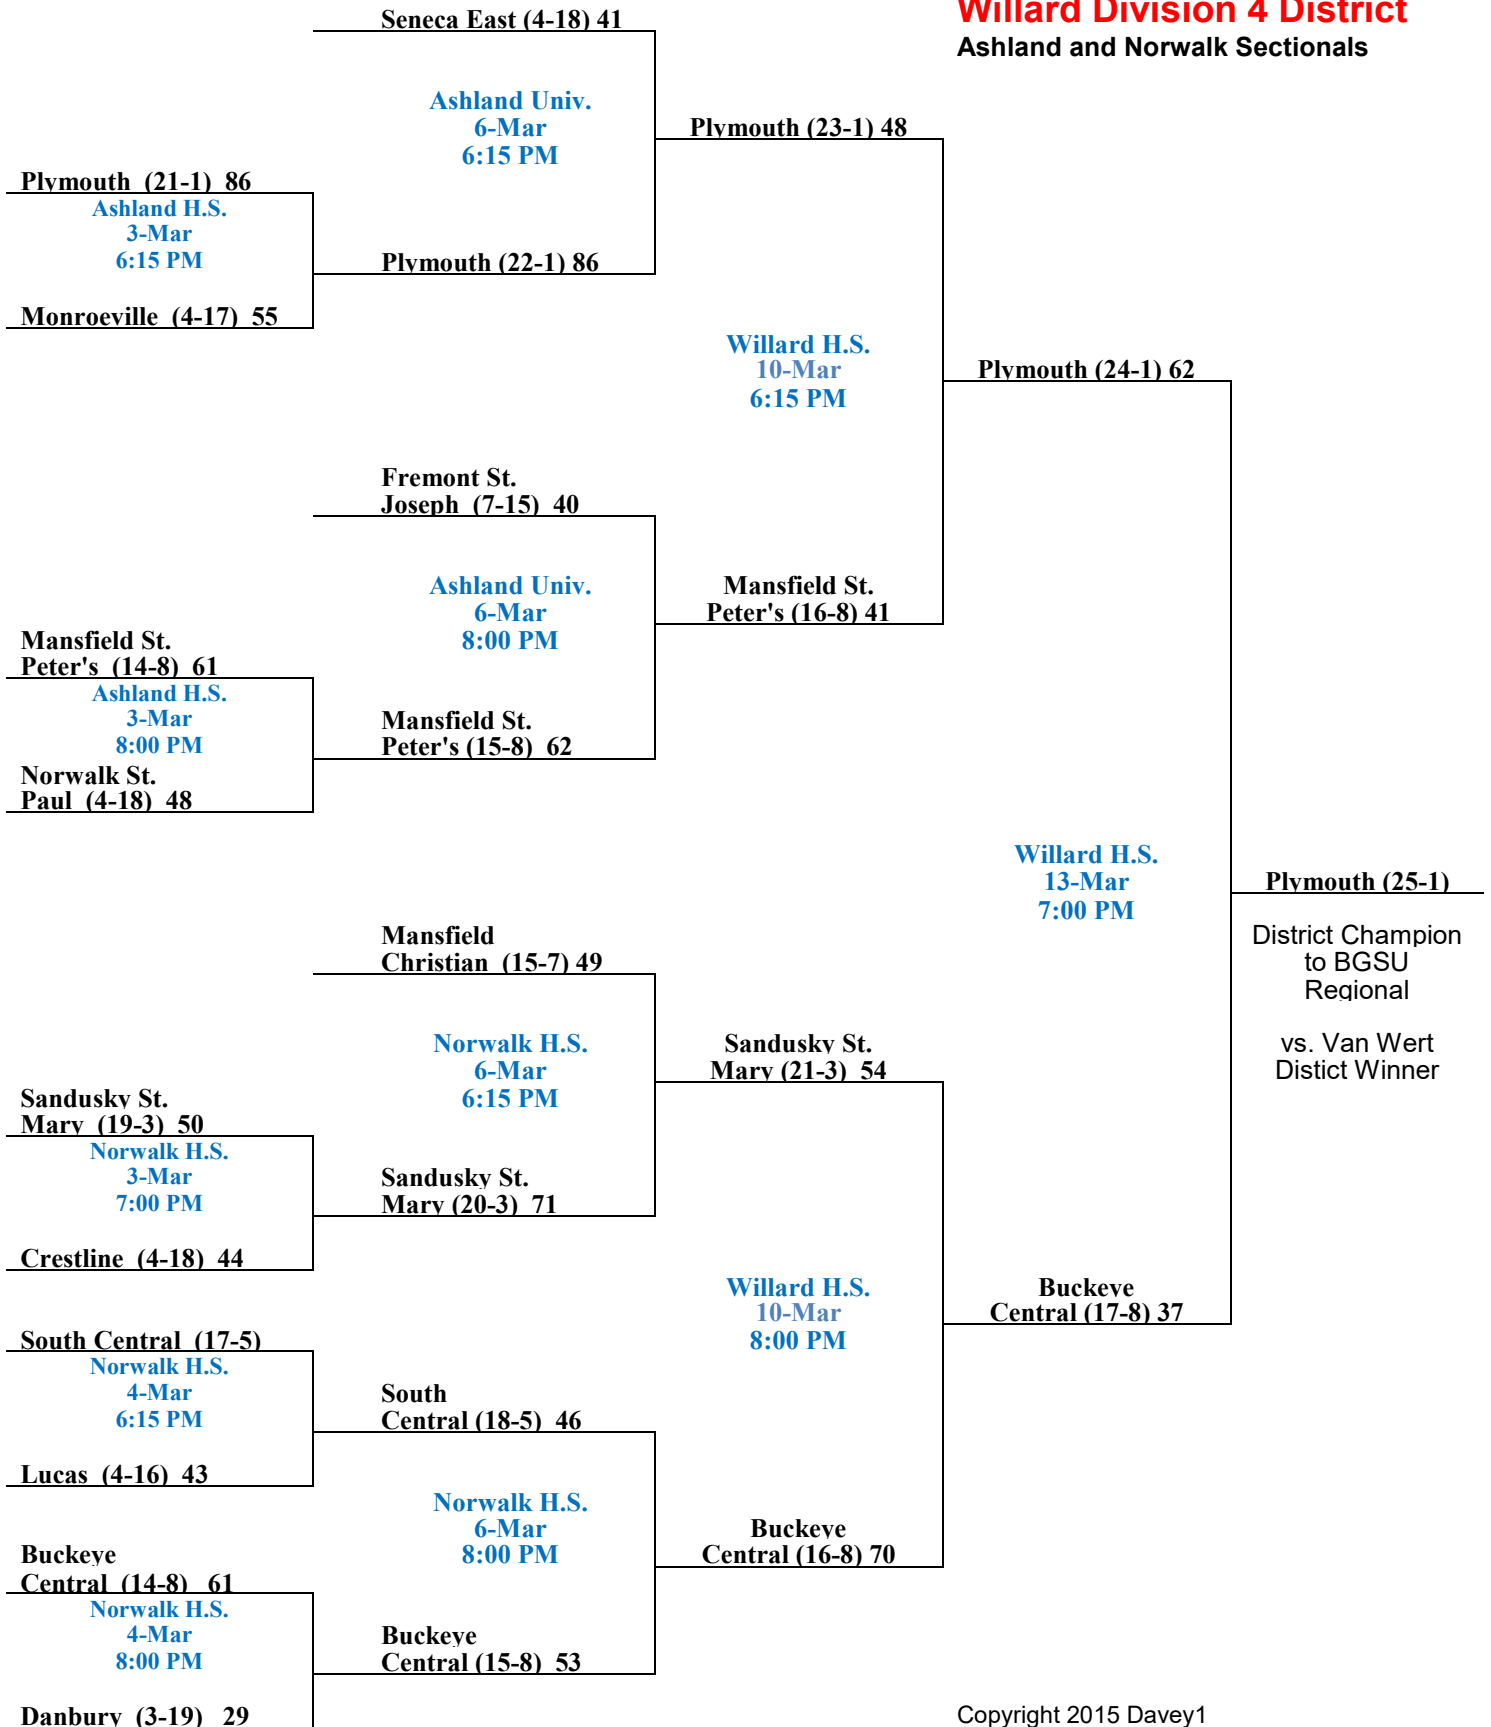

**Spencer-ville (14-5) 69**  
Lima Bath H.S.  
6-Mar  
6:15 PM  
**Minster (10-12) 58**

**Lima Perry (17-5) 62**  
Lima Bath H.S.  
6-Mar  
8:00 PM  
**New Knoxville (9-13) 56**

**Marion Local (18-4) 54**  
Wapakoneta H.S.  
10-Mar  
6:15 PM  
**New Bremen (14-10) 51**

**Spencer-ville (15-5) 63**  
Wapakoneta H.S.  
10-Mar  
8:00 PM  
**Lima Perry (18-5) 58**

**Marion Local (19-4) 65**  
Wapakoneta H.S.  
13-Mar  
7:00 PM  
**Spencer-ville (16-5) 54**

**Marion Local (20-4)**  
District Champion to Kettering Regional  
vs. Dayton 3 District Winner

**Elida Division 4 District**  
**Van Wert and Ottawa Sectionals**

**Van Wert Division 4 Dist.**  
Bryan and Paulding Sectionals

Sectional Semi-Finals

Sectional Finals

District Semi-Finals

District Finals

**Willard Division 4 District**  
**Ashland and Norwalk Sectionals**

Sectional Semi-Finals

Sectional Finals

District Semi-Finals

District Finals

**Lakota Div. 4 District**  
Eastwood and Fostoria Sectionals