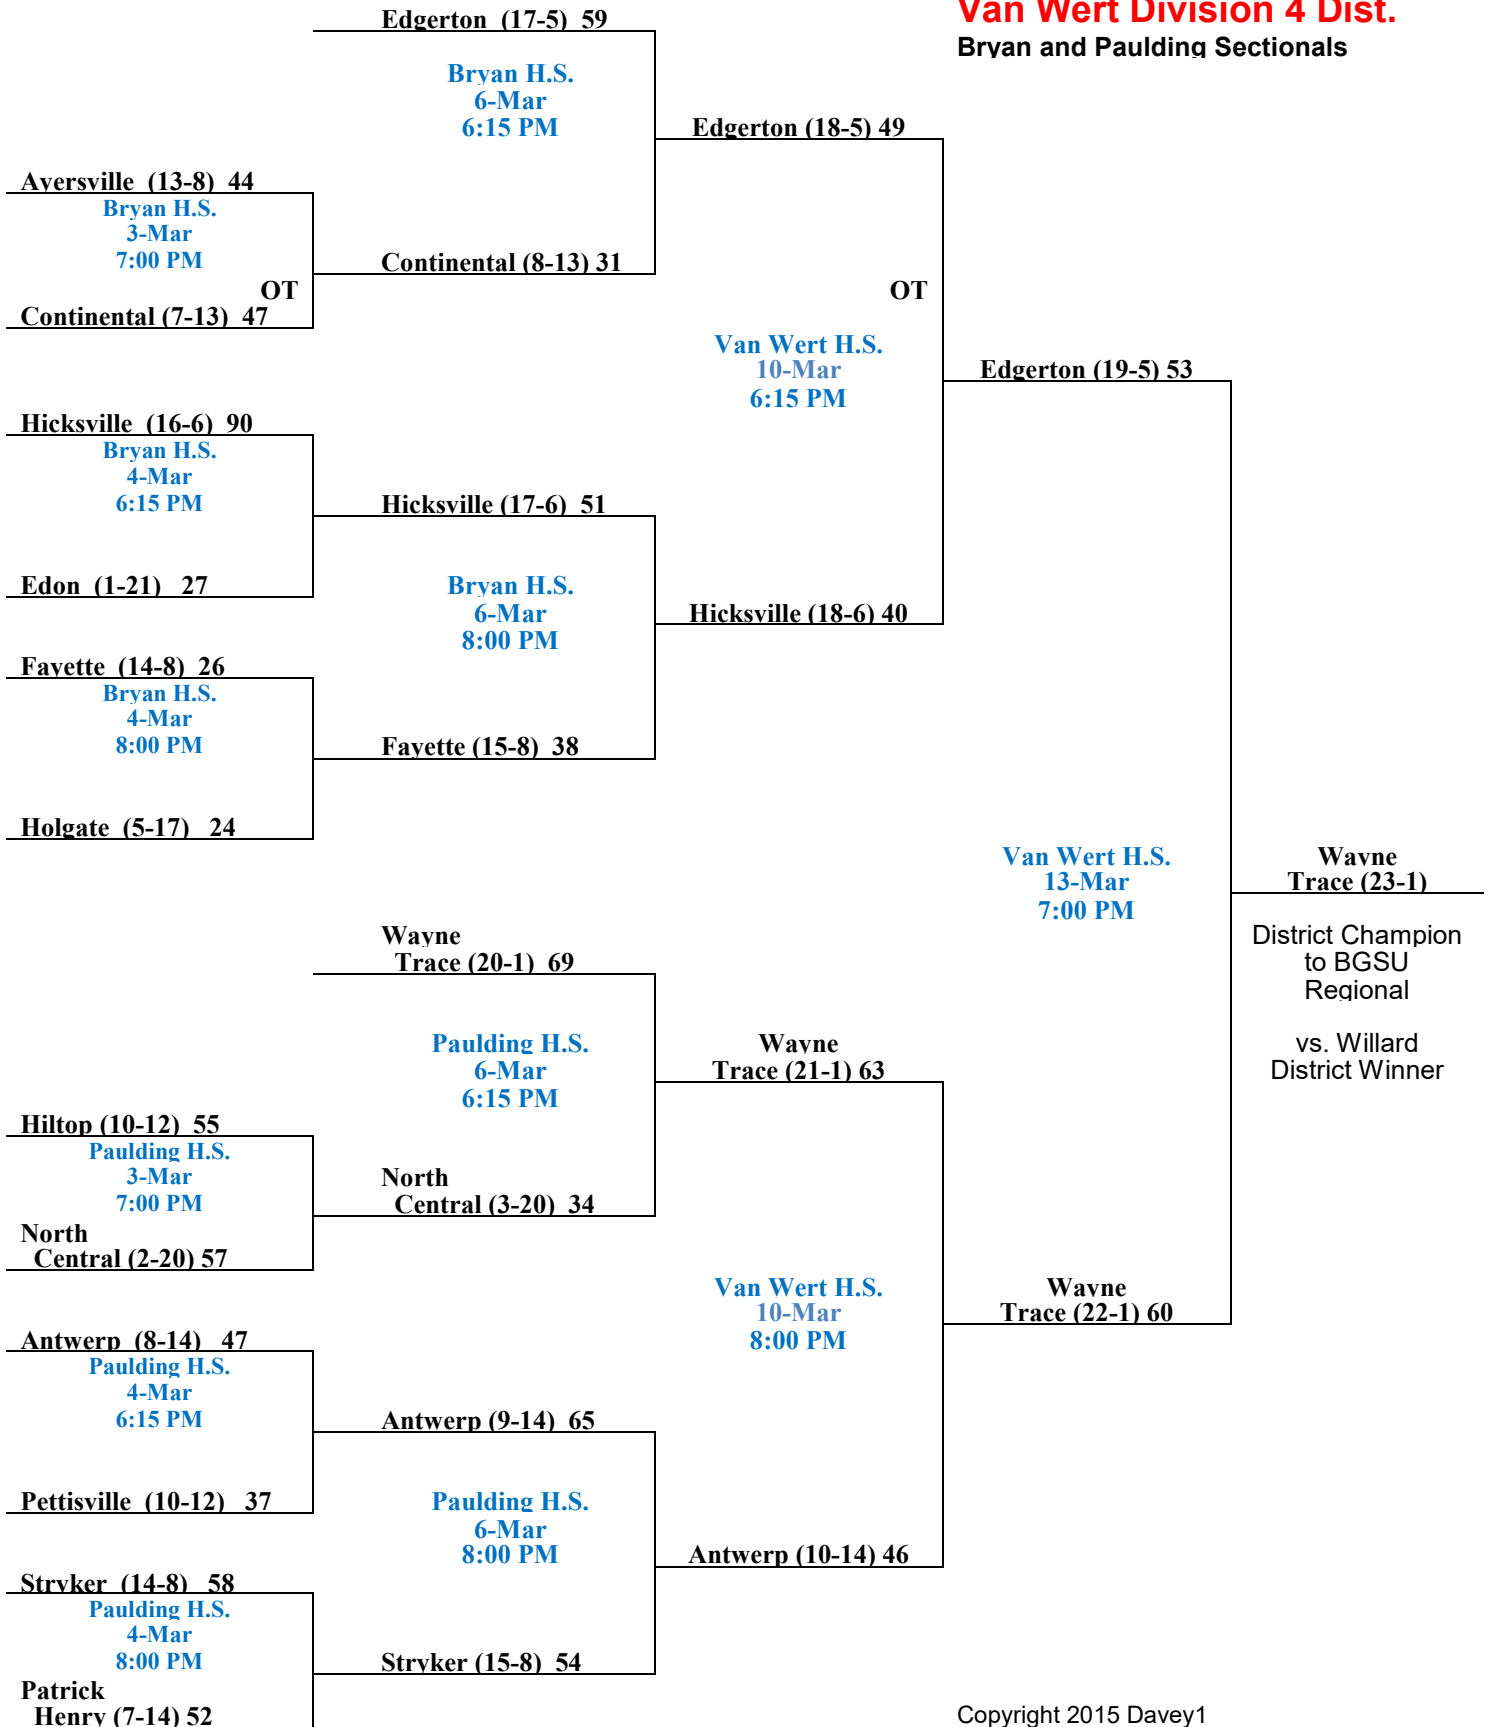

**Spencer-ville (14-5) 69**  
Lima Bath H.S.  
6-Mar  
6:15 PM  
**Minster (10-12) 58**

**Lima Perry (17-5) 62**  
Lima Bath H.S.  
6-Mar  
8:00 PM  
**New Knoxville (9-13) 56**

**Marion Local (18-4) 54**  
Wapakoneta H.S.  
10-Mar  
6:15 PM  
**New Bremen (14-10) 51**

**Spencer-ville (15-5) 63**  
Wapakoneta H.S.  
10-Mar  
8:00 PM  
**Lima Perry (18-5) 58**

**Marion Local (19-4) 65**  
Wapakoneta H.S.  
13-Mar  
7:00 PM  
**Spencer-ville (16-5) 54**

**Marion Local (20-4)**  
District Champion to Kettering Regional  
vs. Dayton 3 District Winner

**Elida Division 4 District**  
**Van Wert and Ottawa Sectionals**

**Van Wert Division 4 Dist.**  
Bryan and Paulding Sectionals

Sectional Semi-Finals

Sectional Finals

District Semi-Finals

District Finals

**Willard Division 4 District**  
**Ashland and Norwalk Sectionals**

Sectional Semi-Finals

Sectional Finals

District Semi-Finals

District Finals

**Lakota Div. 4 District**  
Eastwood and Fostoria Sectionals