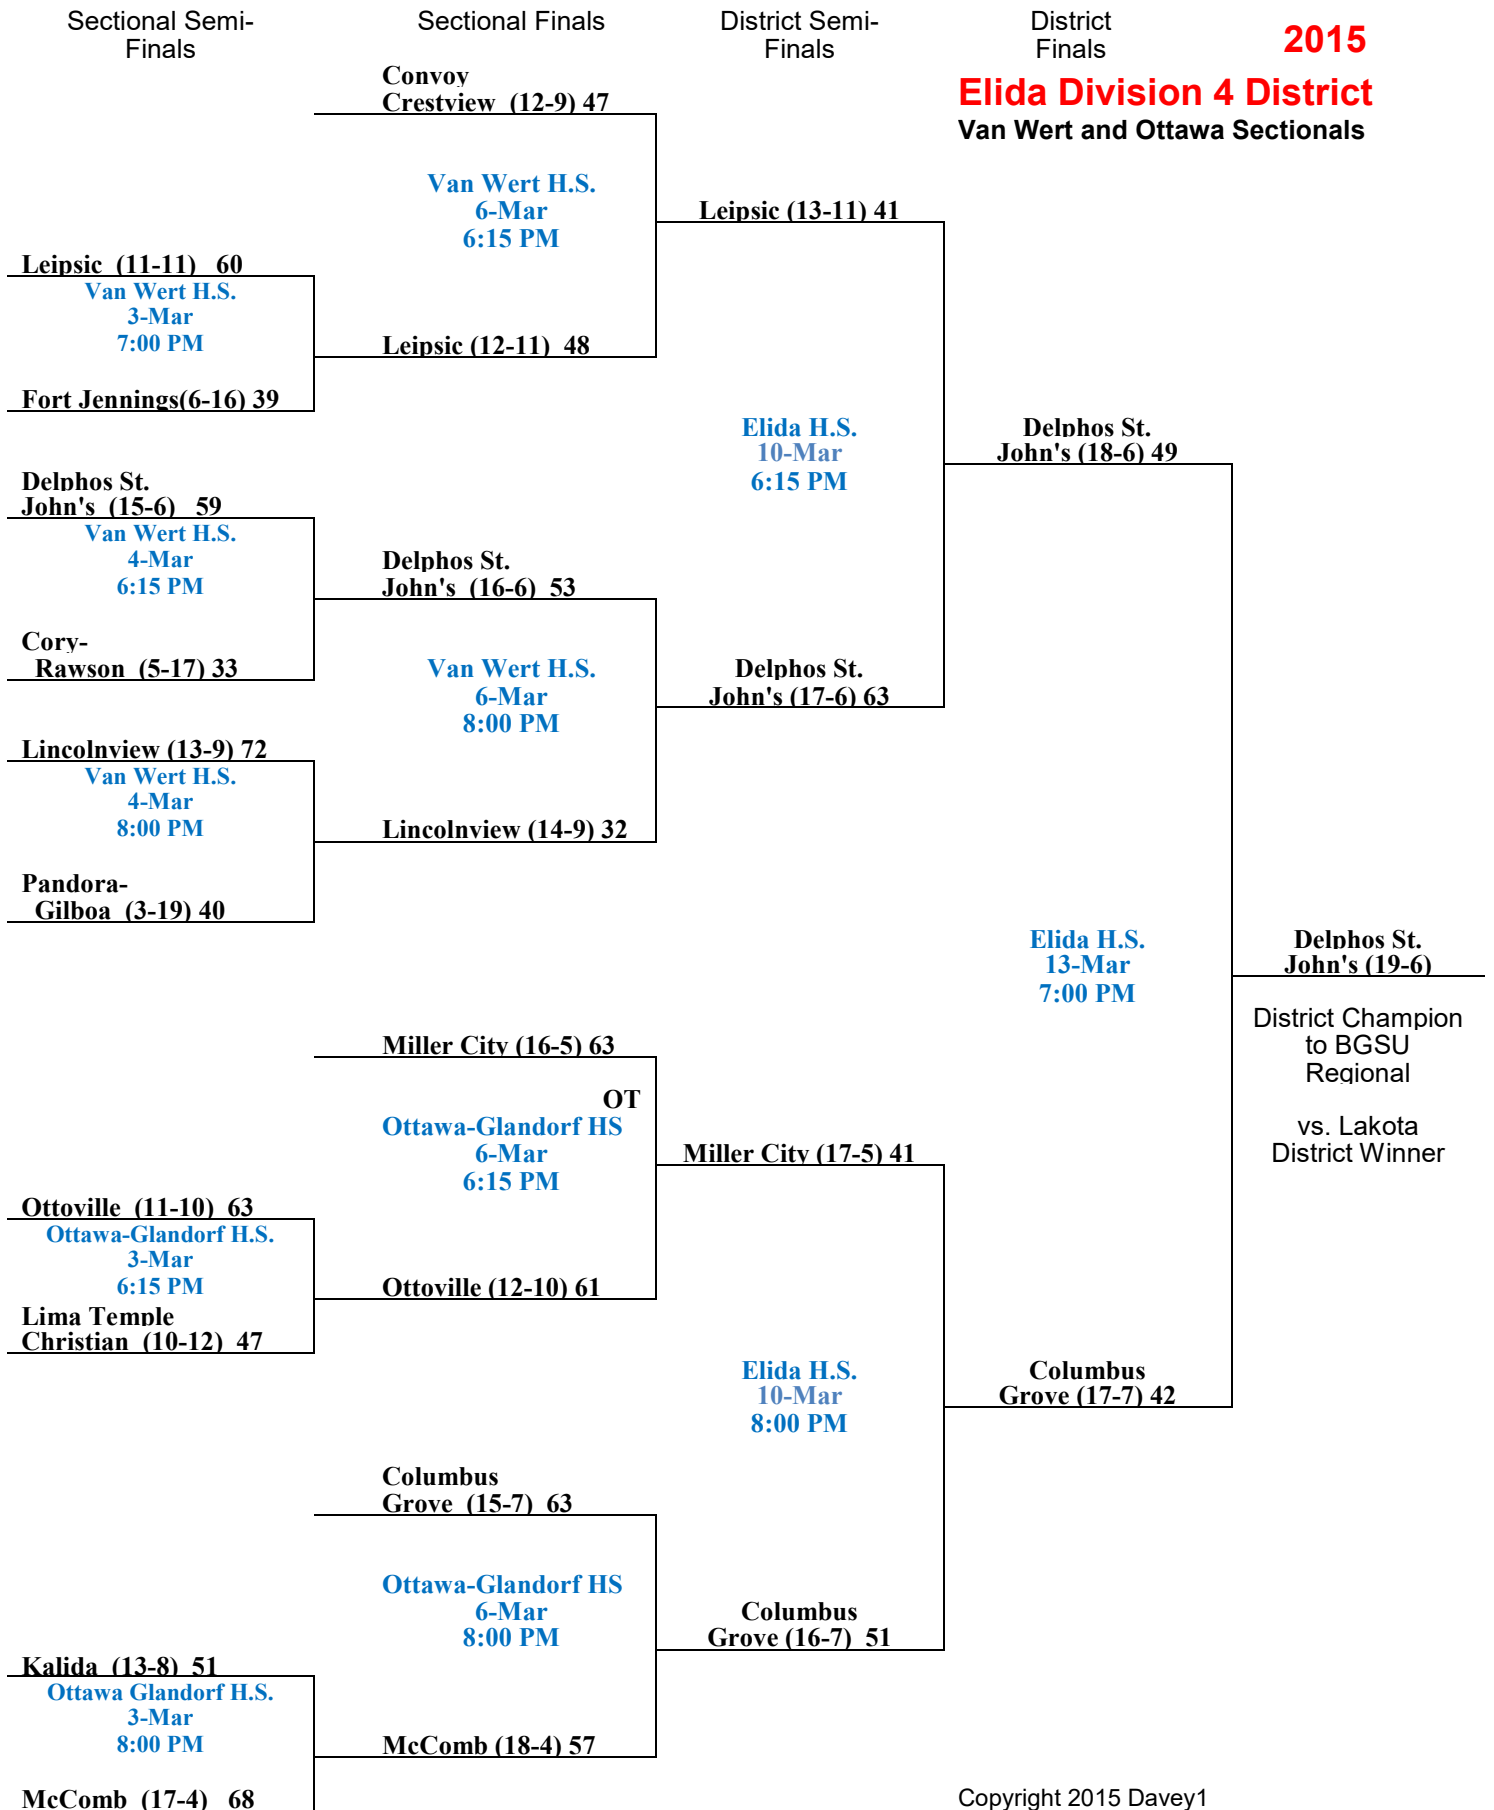

**Upper Scioto Valley (17-5) 52**  
Lima Bath H.S.  
3-Mar  
8:00 PM  
**New Knoxville (8-13) 62**

**Marion Local (17-4) 87**  
Coldwater H.S.  
6-Mar  
6:15 PM  
**Ridgemont (5-17) 36**

**Ada (11-11) 45**  
Coldwater H.S.  
6-Mar  
8:00 PM  
**New Bremen (13-10) 71**

**Spencer-ville (14-5) 69**  
Lima Bath H.S.  
6-Mar  
6:15 PM  
**Minster (10-12) 58**

**Lima Perry (17-5) 62**  
Lima Bath H.S.  
6-Mar  
8:00 PM  
**New Knoxville (9-13) 56**

**Marion Local (18-4) 54**  
Wapakoneta H.S.  
10-Mar  
6:15 PM  
**New Bremen (14-10) 51**

**Elida Division 4 District**  
**Van Wert and Ottawa Sectionals**

**Van Wert Division 4 Dist.**  
Bryan and Paulding Sectionals

Sectional Semi-Finals

Sectional Finals

District Semi-Finals

District Finals

**Willard Division 4 District**  
**Ashland and Norwalk Sectionals**