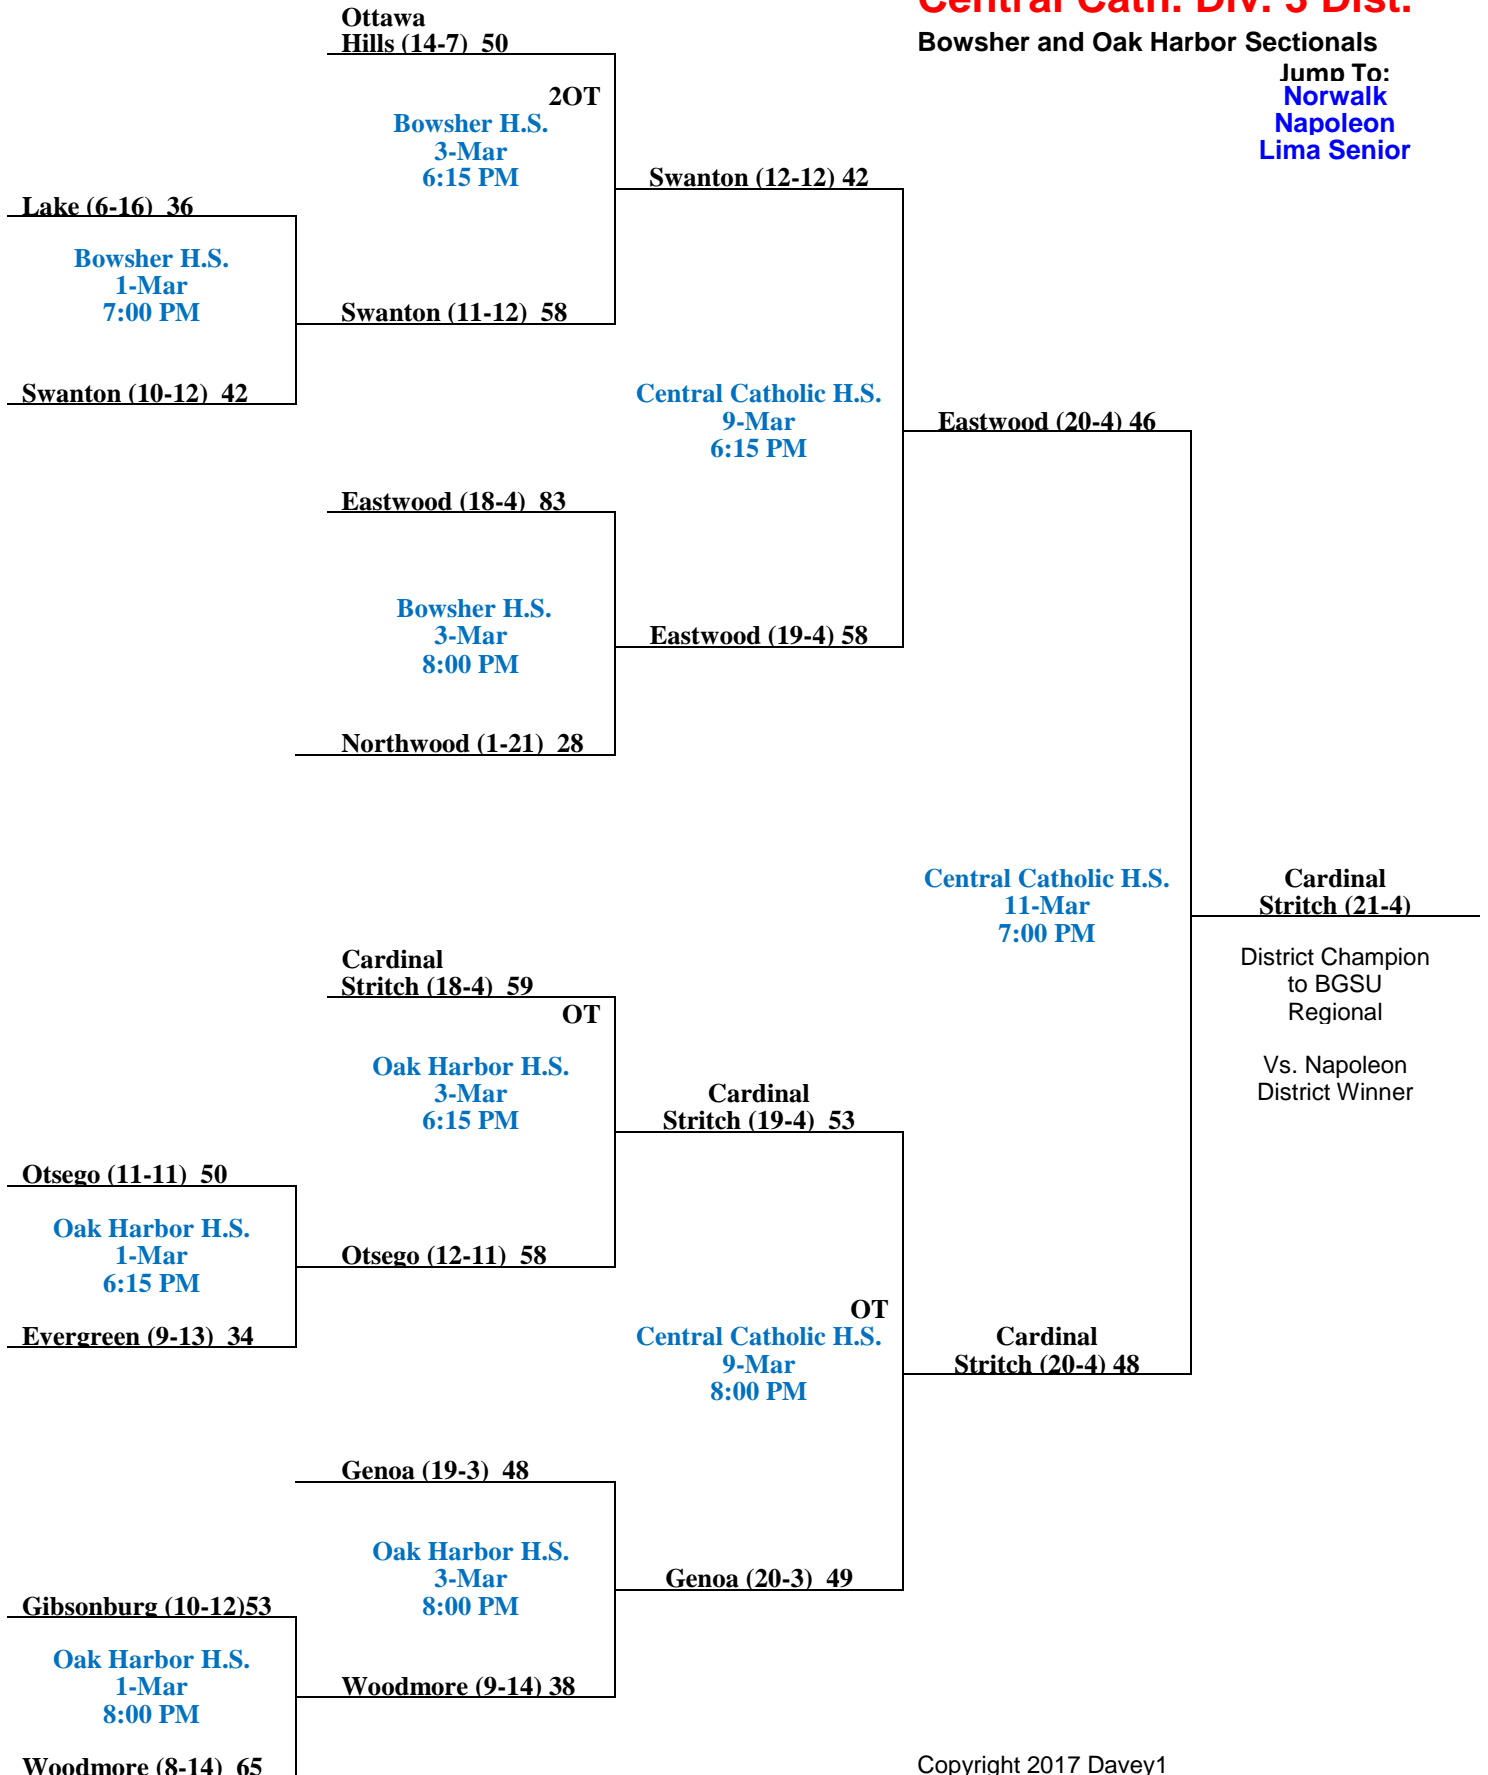

Sectional Finals

District Semi-Finals

District Finals

2
2017

Central Cath. Div. 3 Dist.

Bowsher and Oak Harbor Sectionals

Jump To:
Norwalk
Napoleon
Lima Senior

Sectional Semi-Final