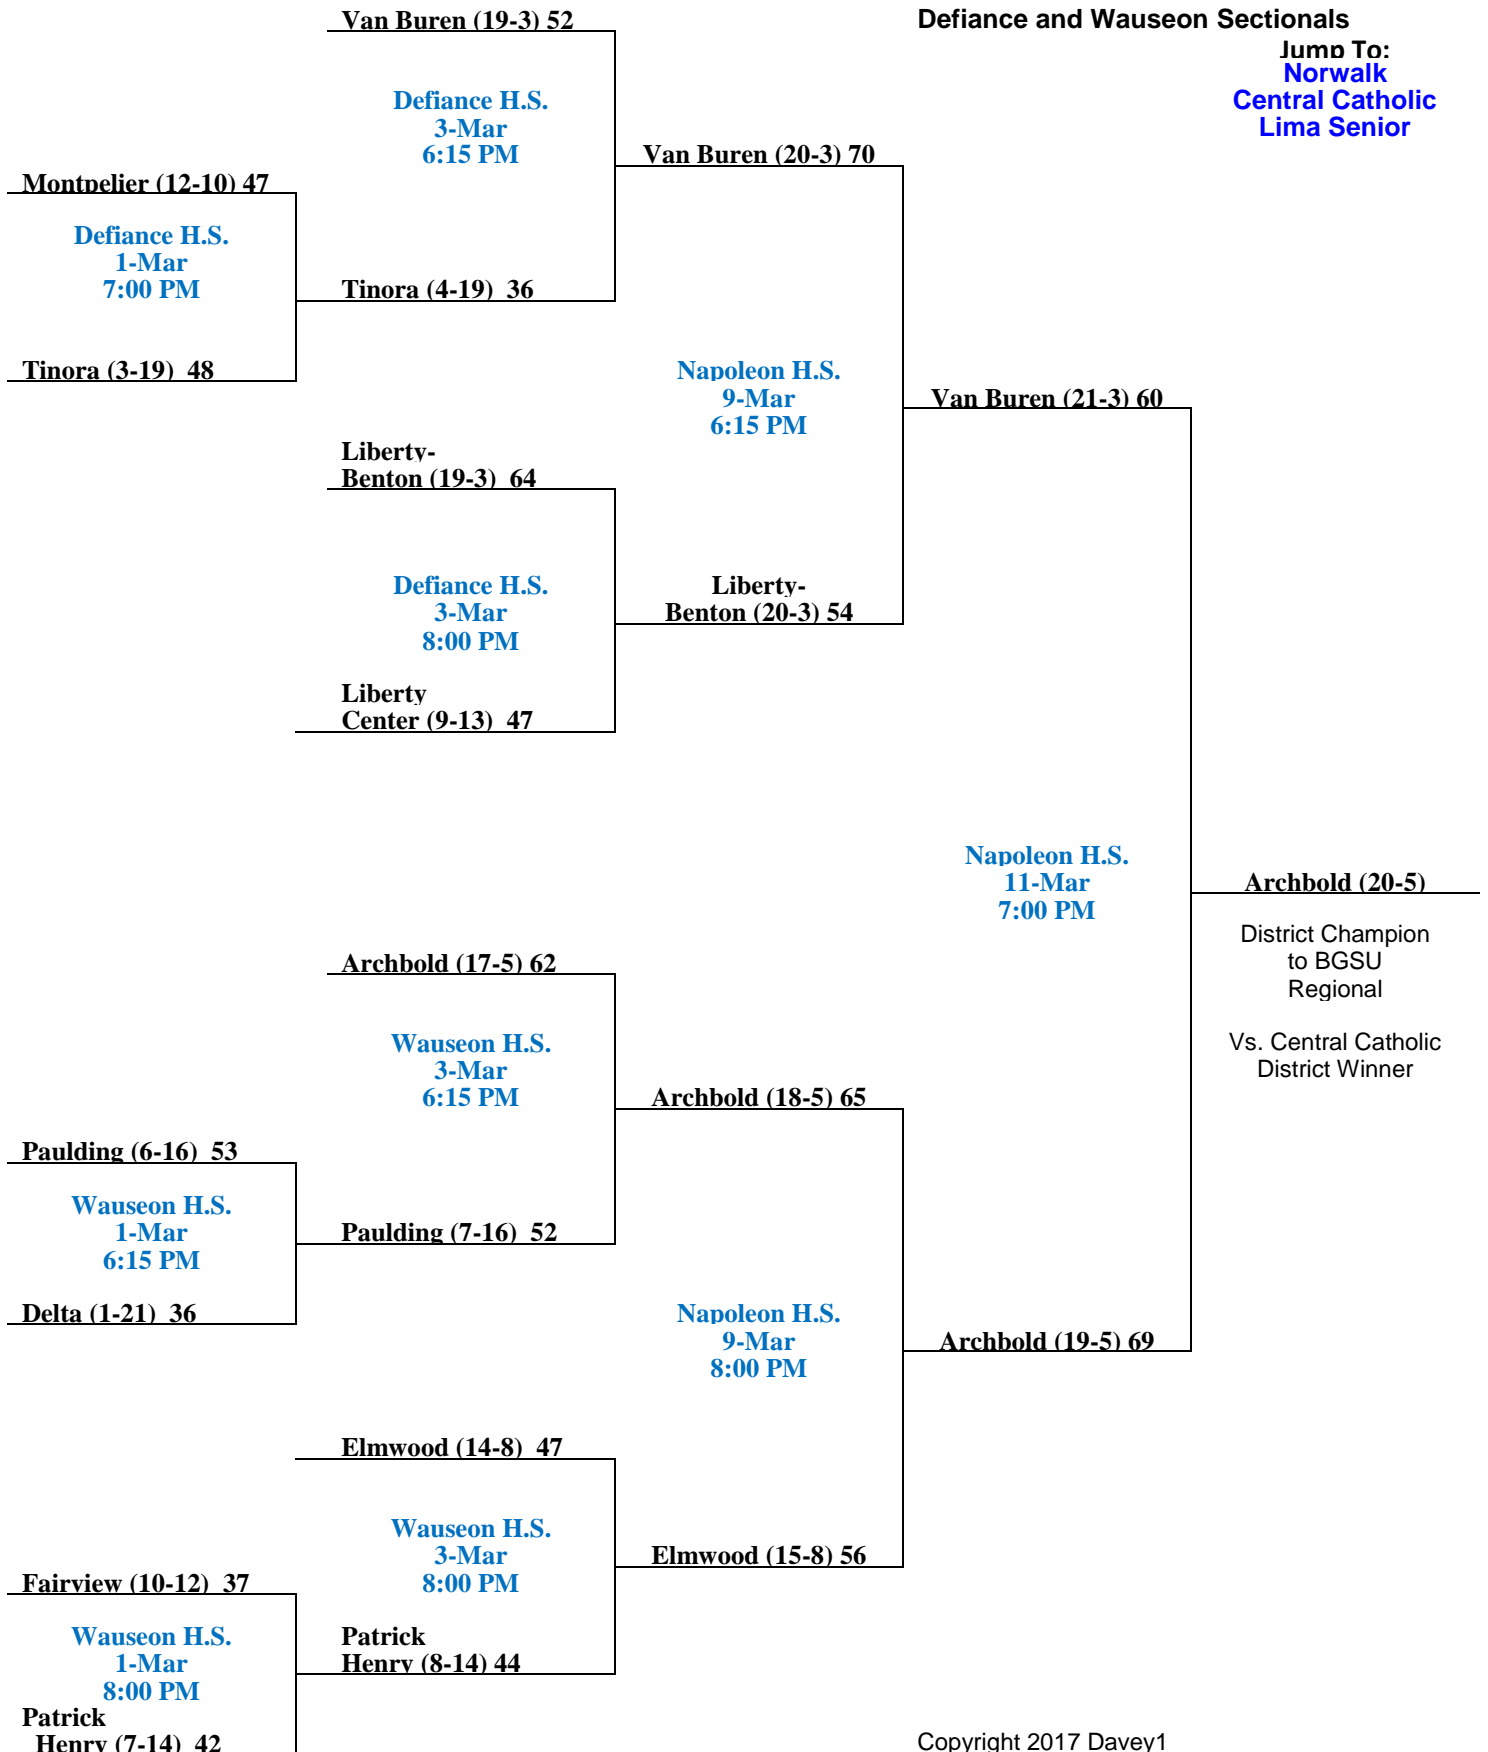

Sectional Finals

District Semi-Finals

District Finals

3
2017

Napoleon Div. 3 District

Defiance and Wauseon Sectionals

Jump To:
Norwalk
Central Catholic
Lima Senior

Sectional Semi-Final