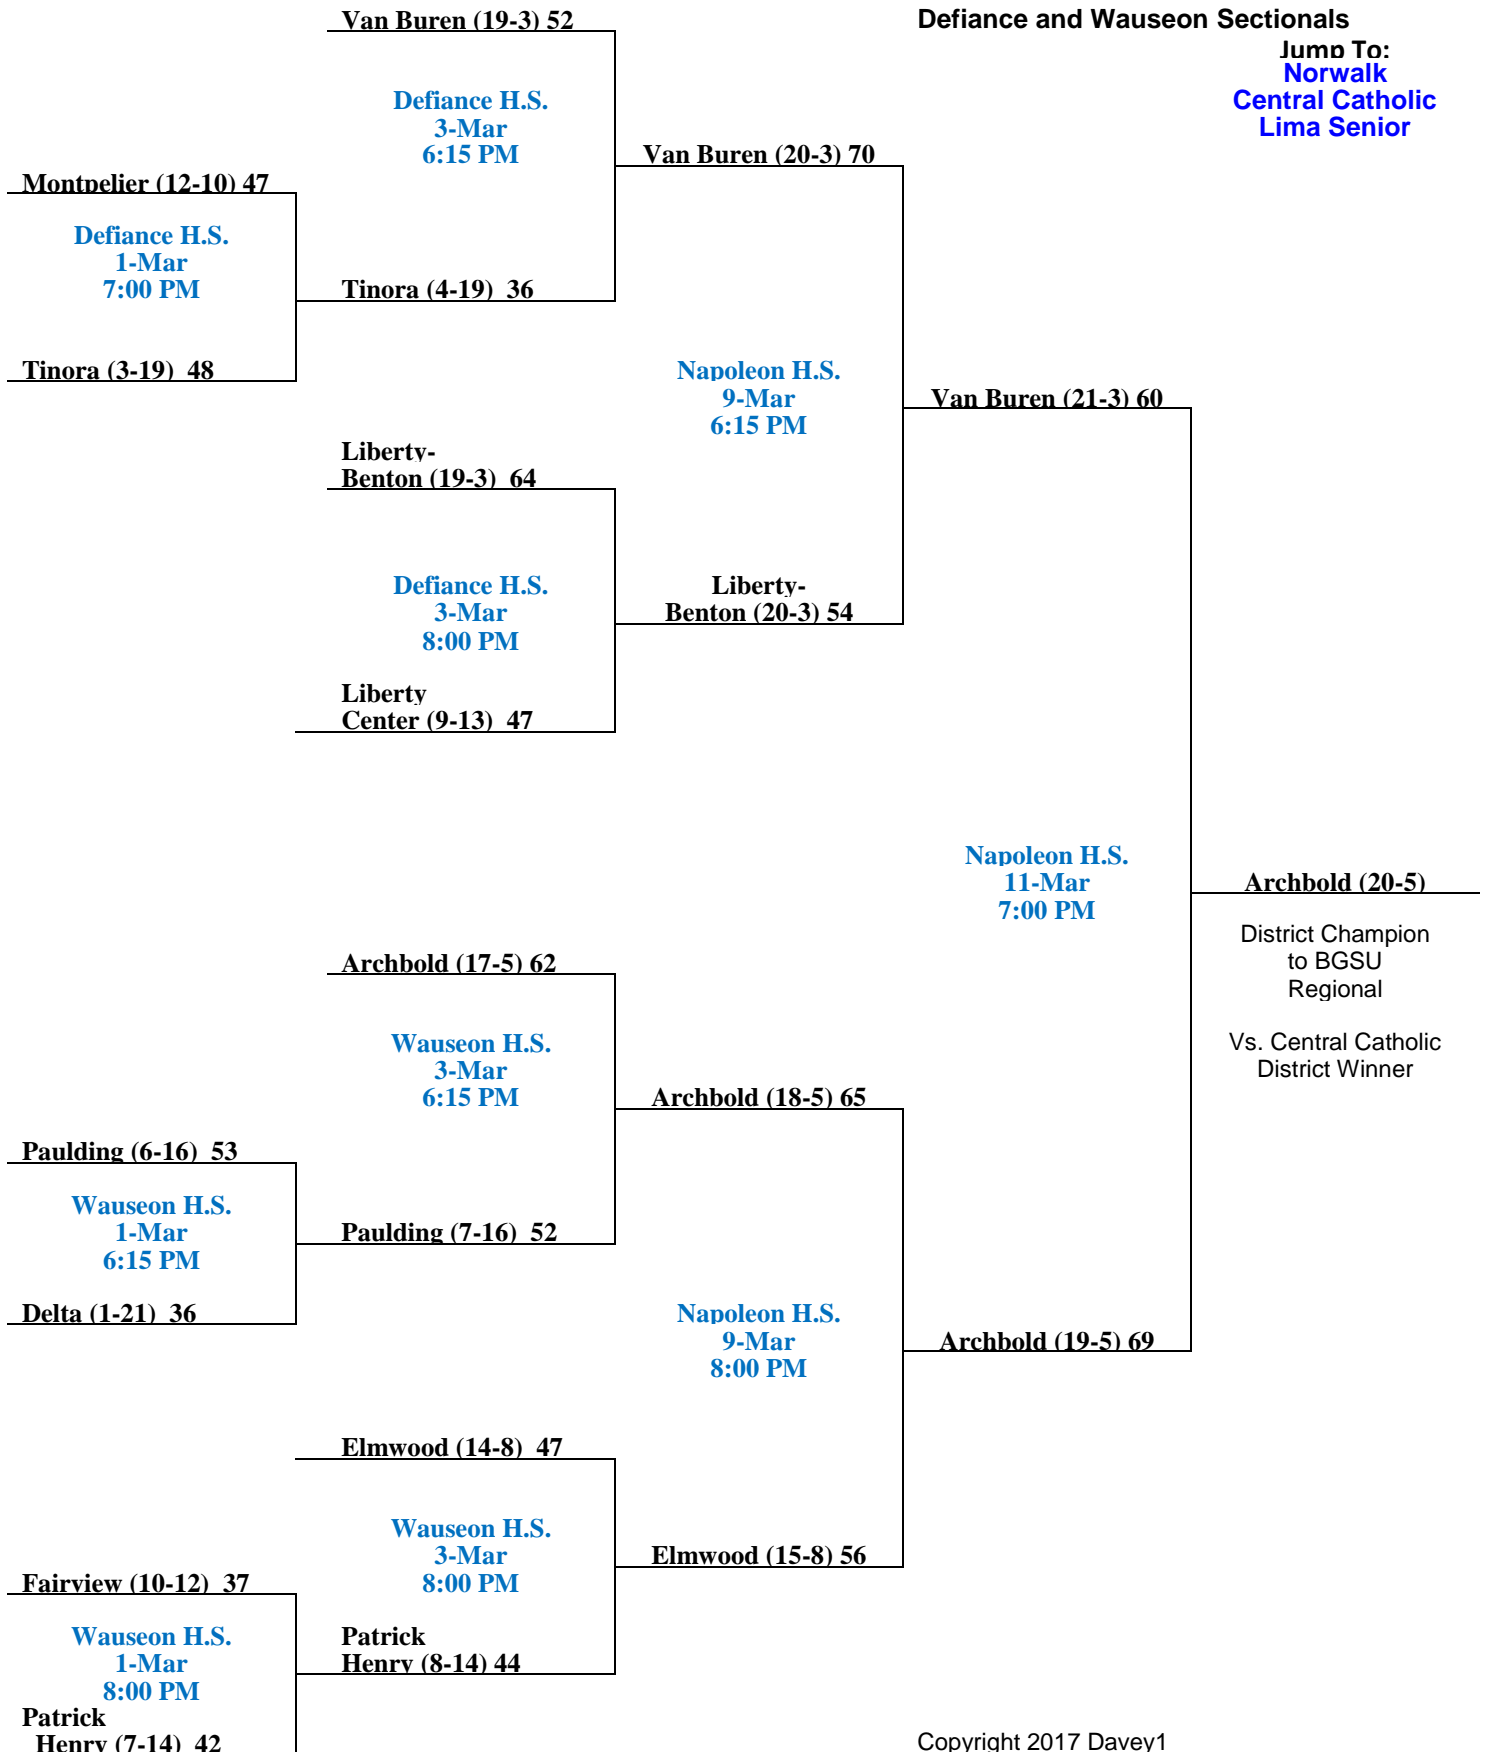

Sectional Finals

District Semi-Finals

District Finals

3
2017

Napoleon Div. 3 District

Defiance and Wauseon Sectionals

Jump To:
Norwalk
Central Catholic
Lima Senior

Sectional Semi-Final