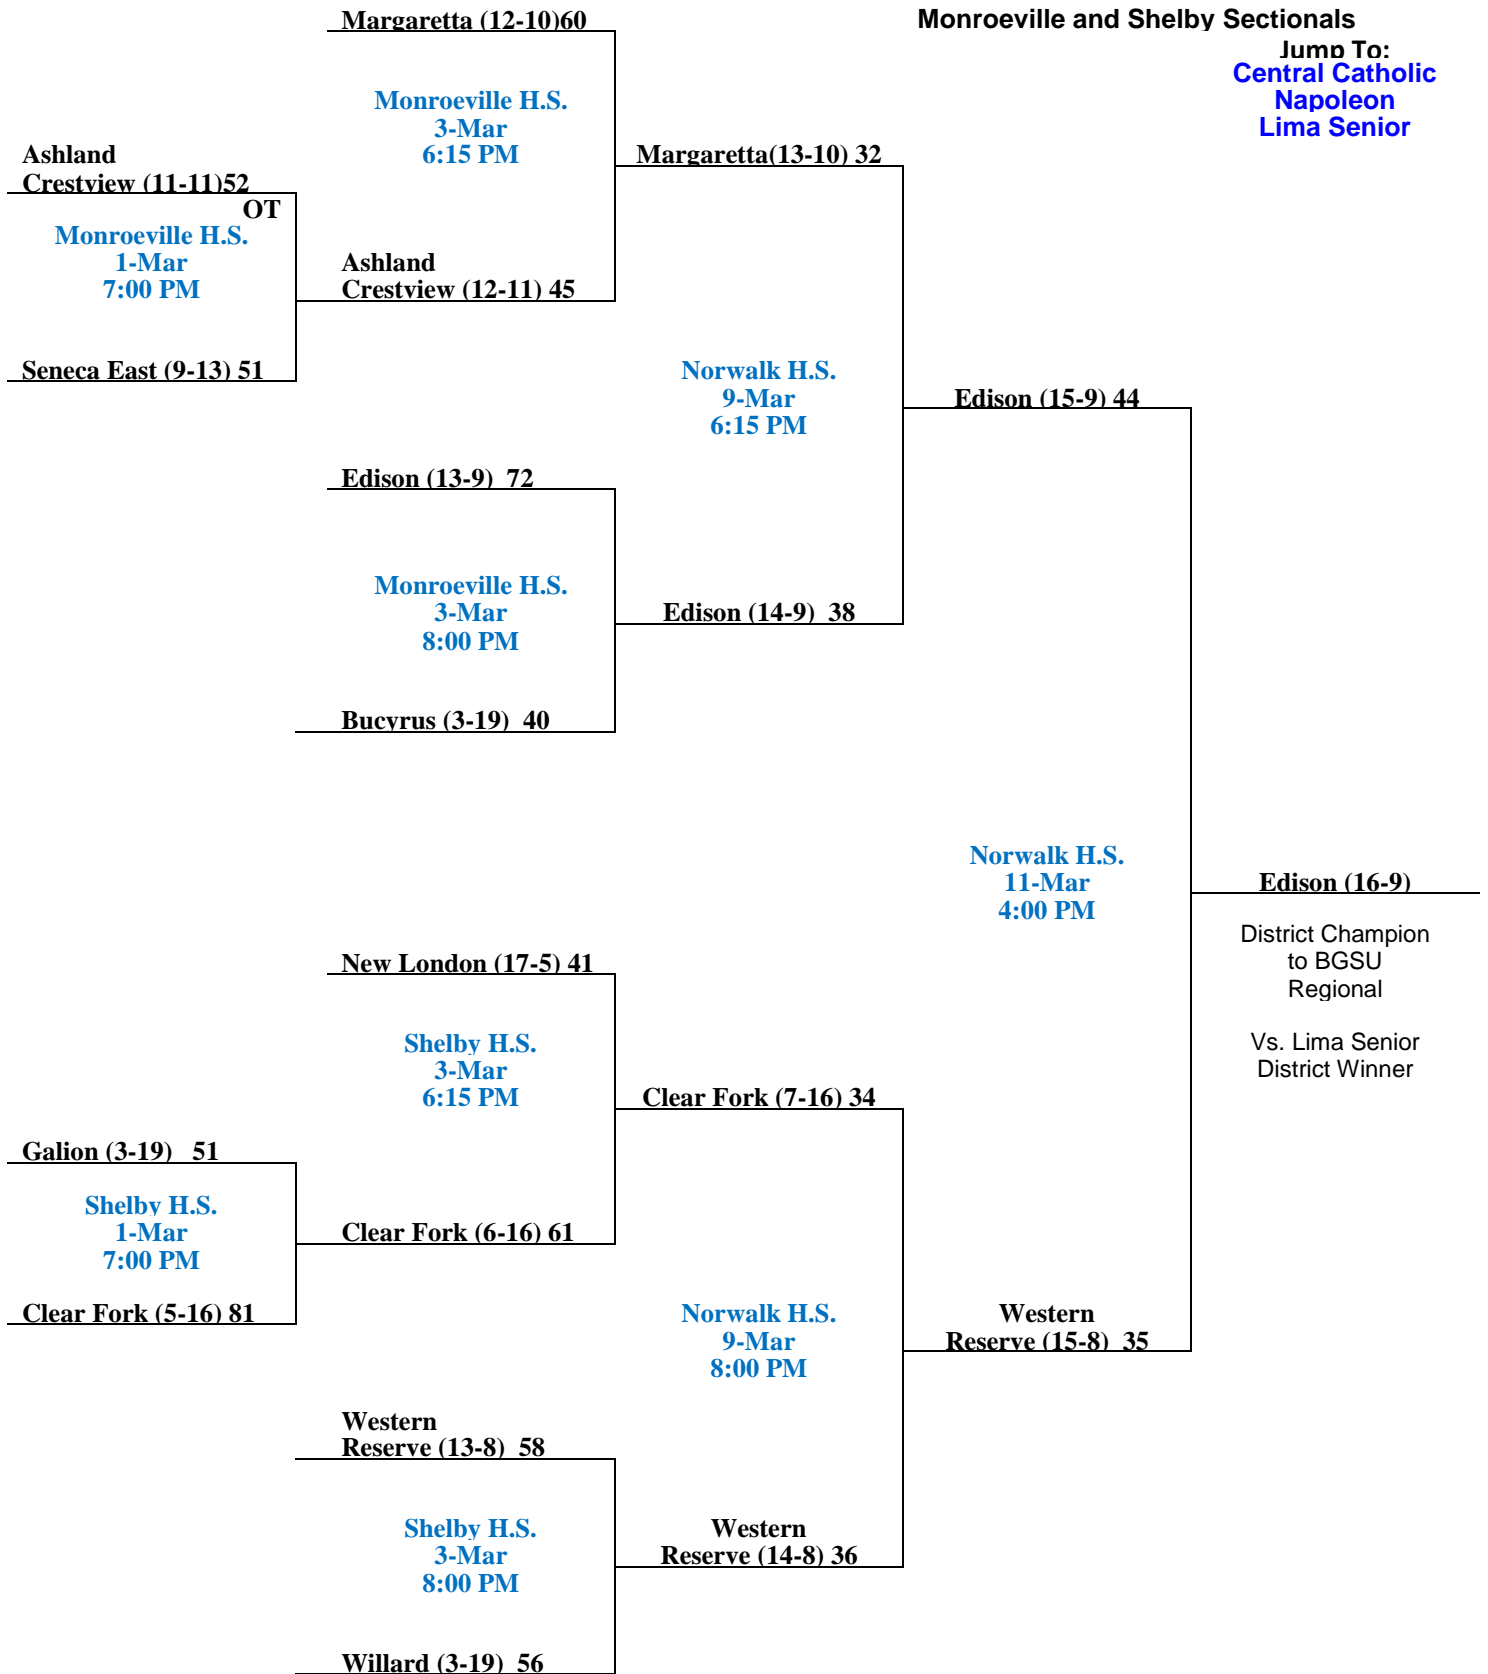

Sectional Semi-Final

Sectional Finals

District Semi-Finals

District Finals
[PDF View](#)
2017
Norwalk Div. 3 District
Monroeville and Shelby Sectionals

Jump To:
Central Catholic
Napoleon
Lima Senior

Sectional Semi-Final

Sectional Finals

District Semi-Finals

District Finals

2
2017

Central Cath. Div. 3 Dist.

Bowsher and Oak Harbor Sectionals

Jump To:
Norwalk
Napoleon
Lima Senior

Sectional Semi-Final