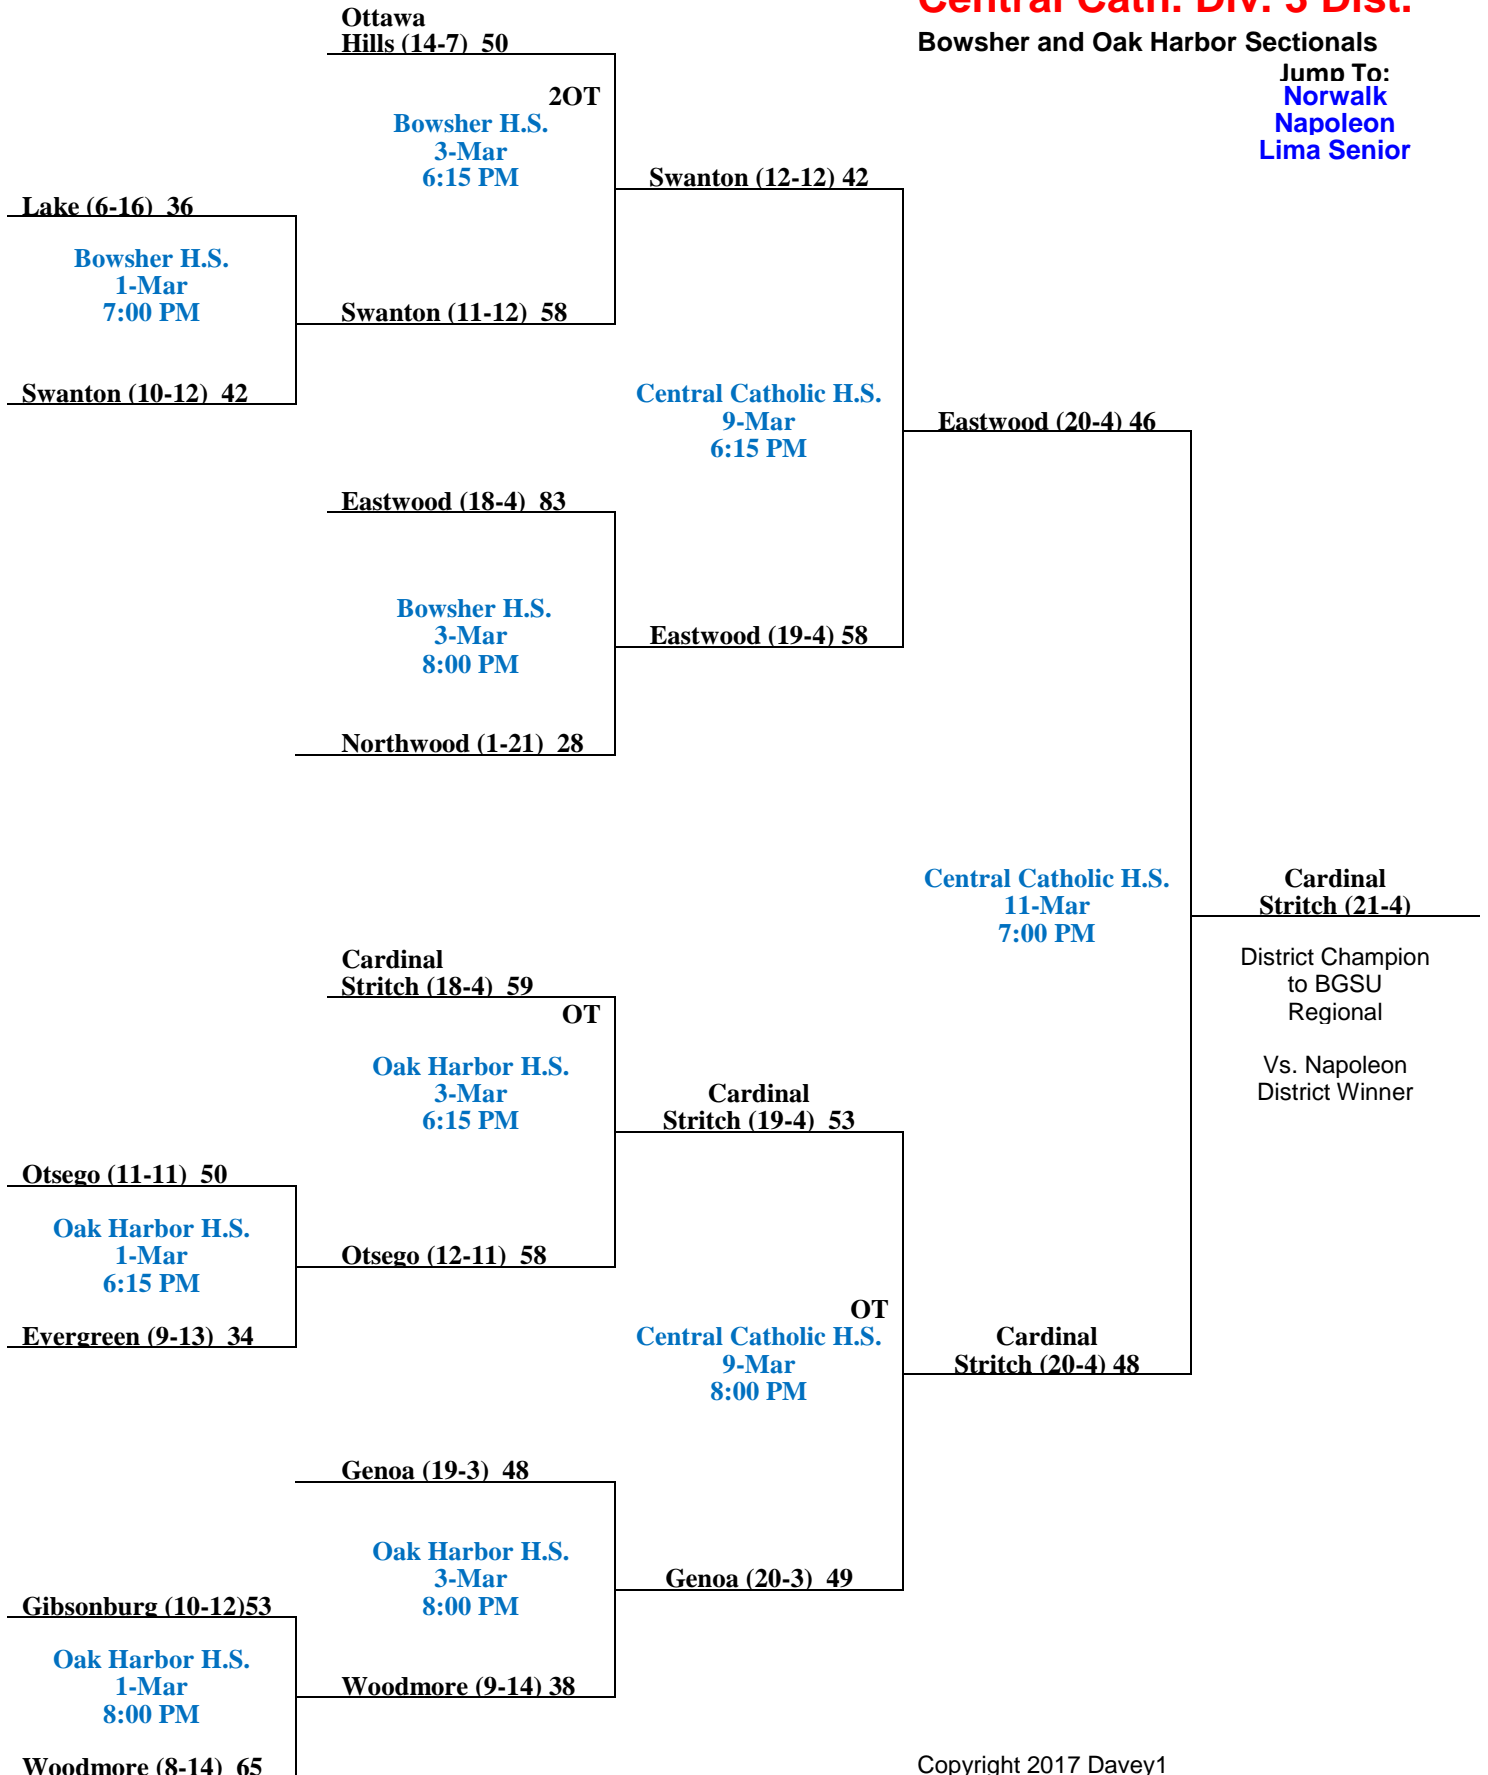

Sectional Finals

District Semi-Finals

District Finals

2
2017

Central Cath. Div. 3 Dist.

Bowsher and Oak Harbor Sectionals

Jump To:
Norwalk
Napoleon
Lima Senior

Sectional Semi-Final