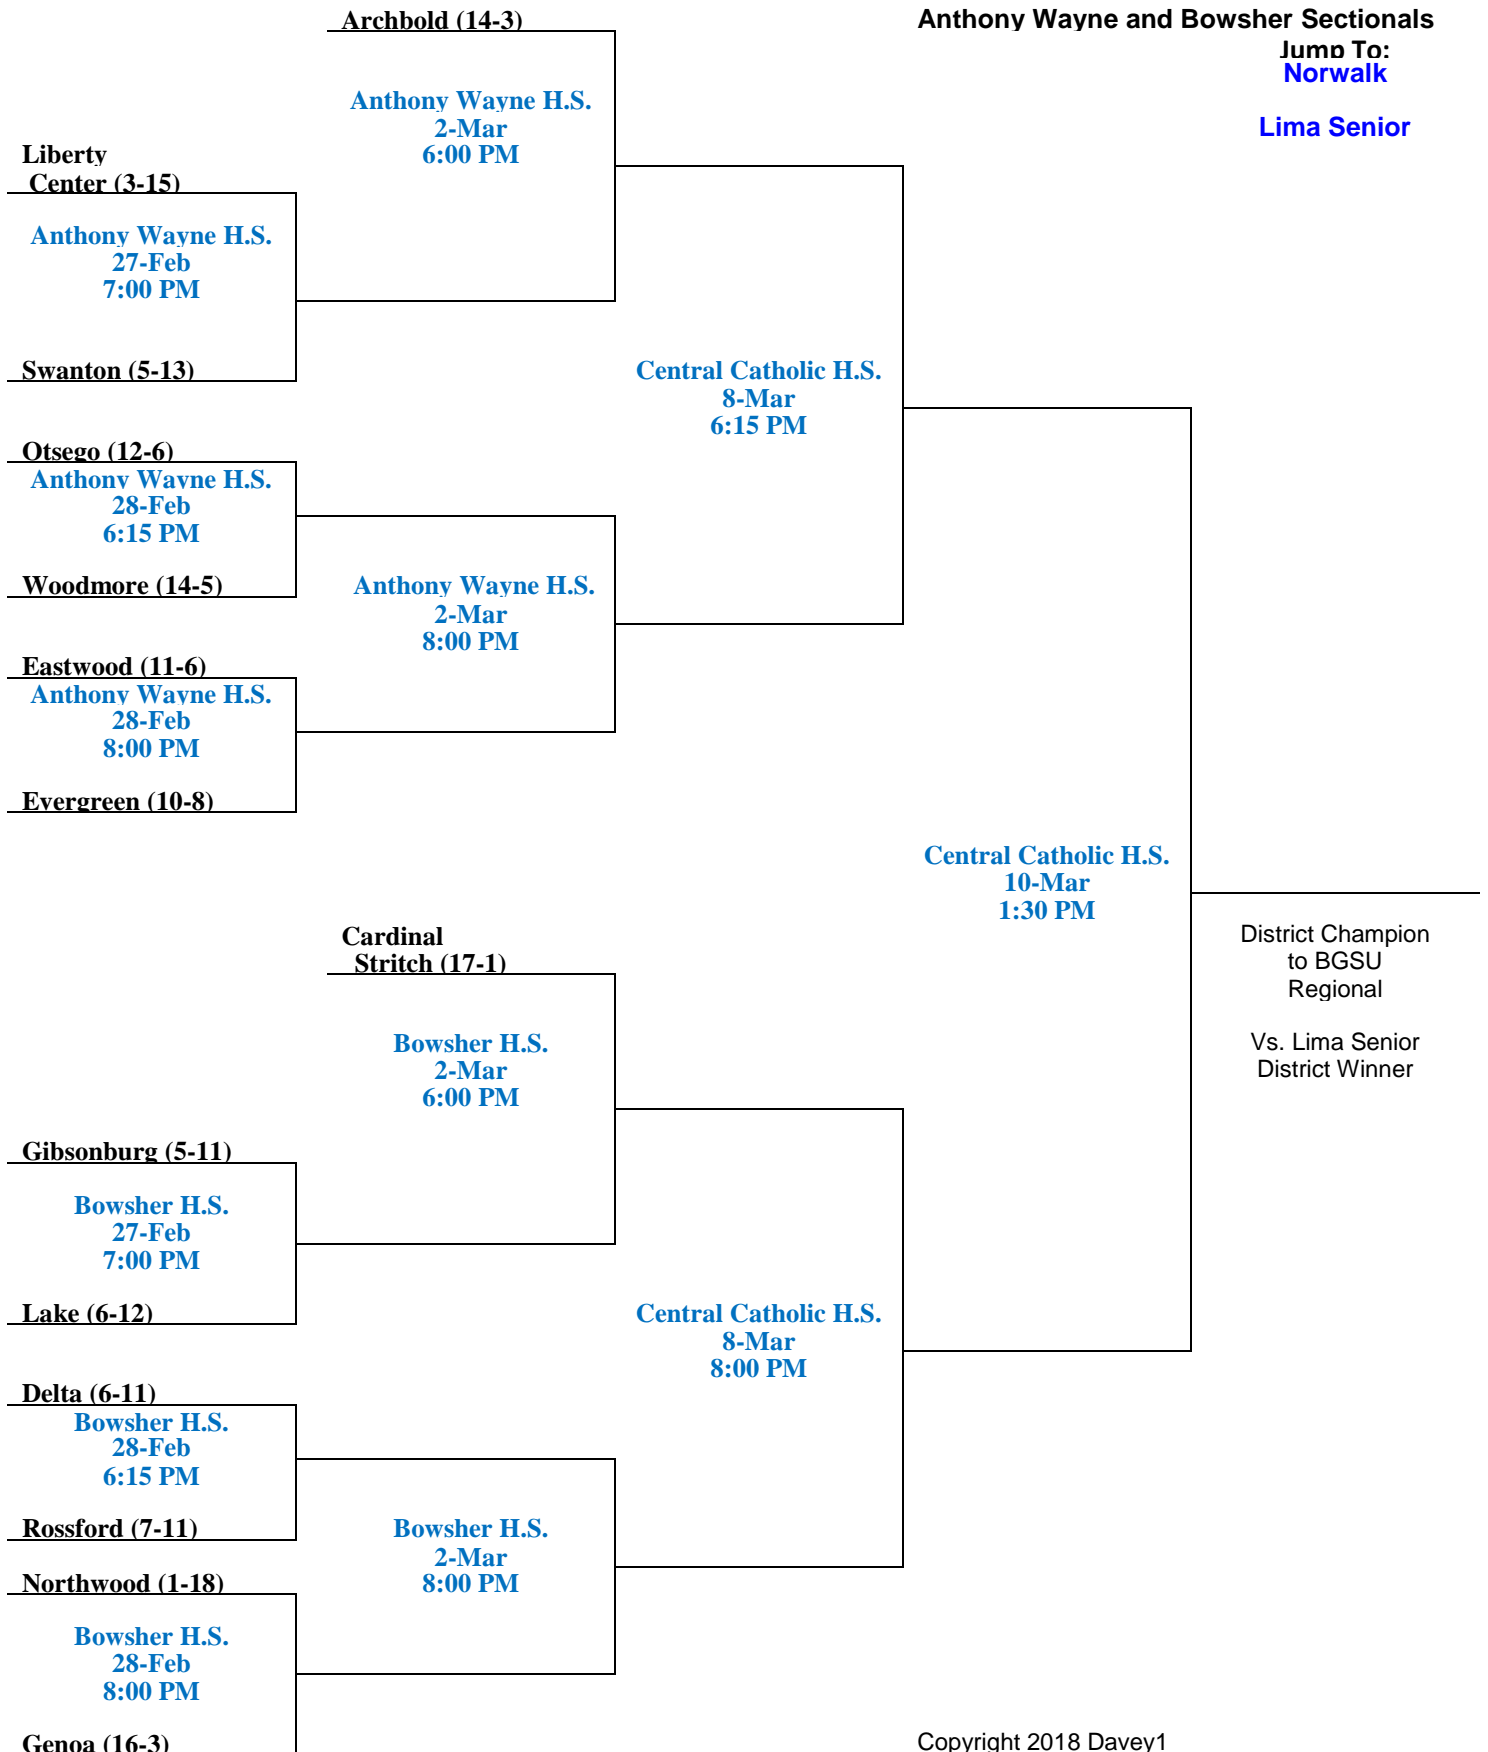

District Finals

²
2018

Central Cath. Div. 3 Dist.

Anthony Wayne and Bowsher Sectionals

Jump To:
Norwalk

Lima Senior

Sectional Semi-Final

Sectional Finals