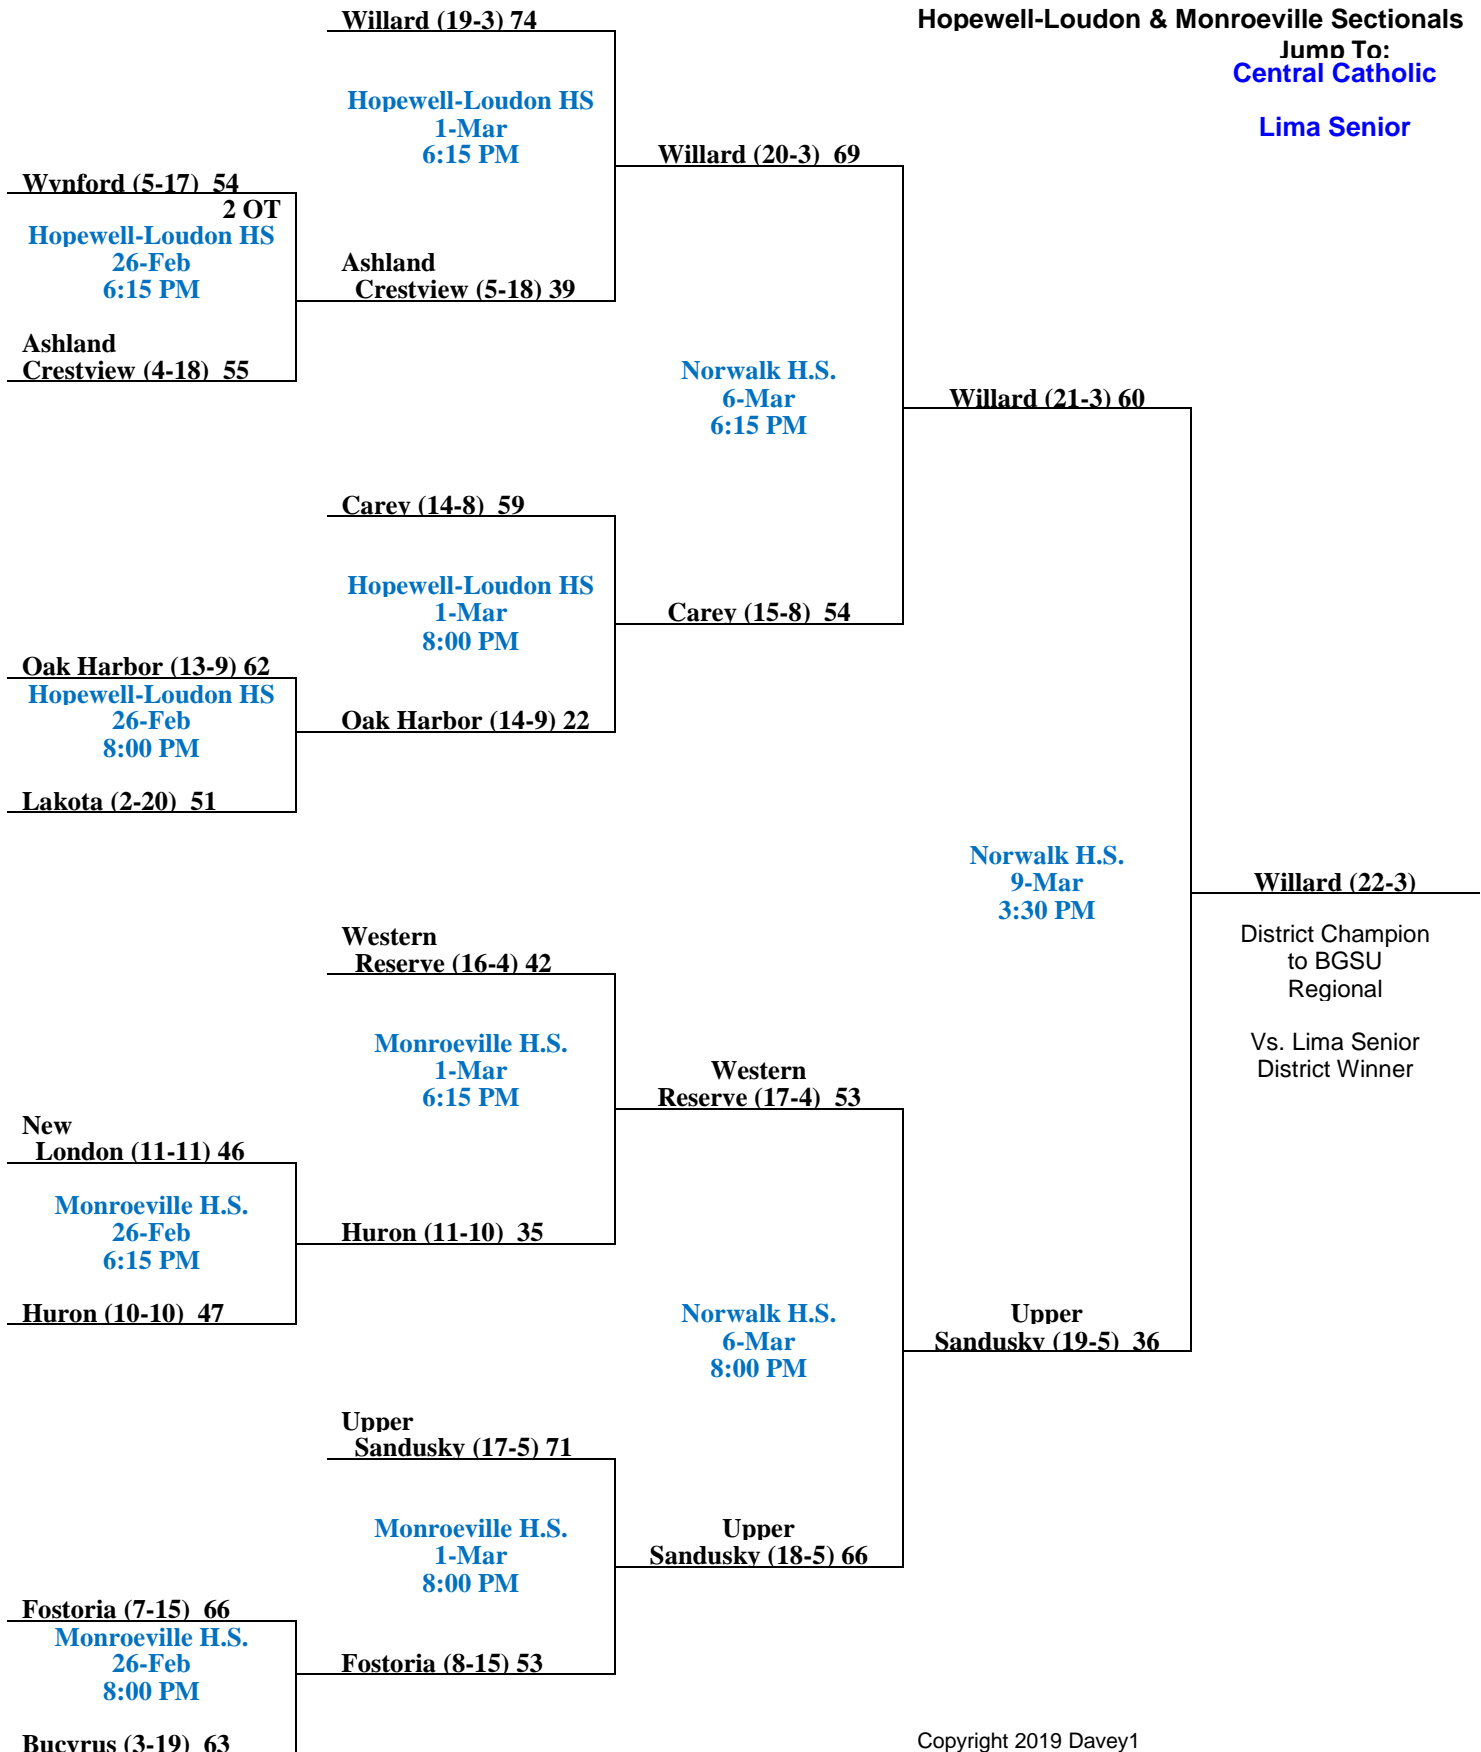

Sectional Semi-Final

Sectional Finals

District Semi-Finals

District Finals
[PDF View](#)
2019
Norwalk Div. 3 District
Hopewell-Loudon & Monroeville Sectionals
Jump To:
[Central Catholic](#)
[Lima Senior](#)

Sectional Semi-Final

Sectional Finals

District Semi-Finals

District Finals

²
2019

Central Cath. Div. 3 Dist.

Clay and Bowsher Sectionals

Jump To:
Norwalk

Lima Senior

Sectional Semi-Final

Sectional Finals

District Semi-Finals

District Finals

3
2019

Lima Senior Div. 3 District

Elida and Miller City Sectionals