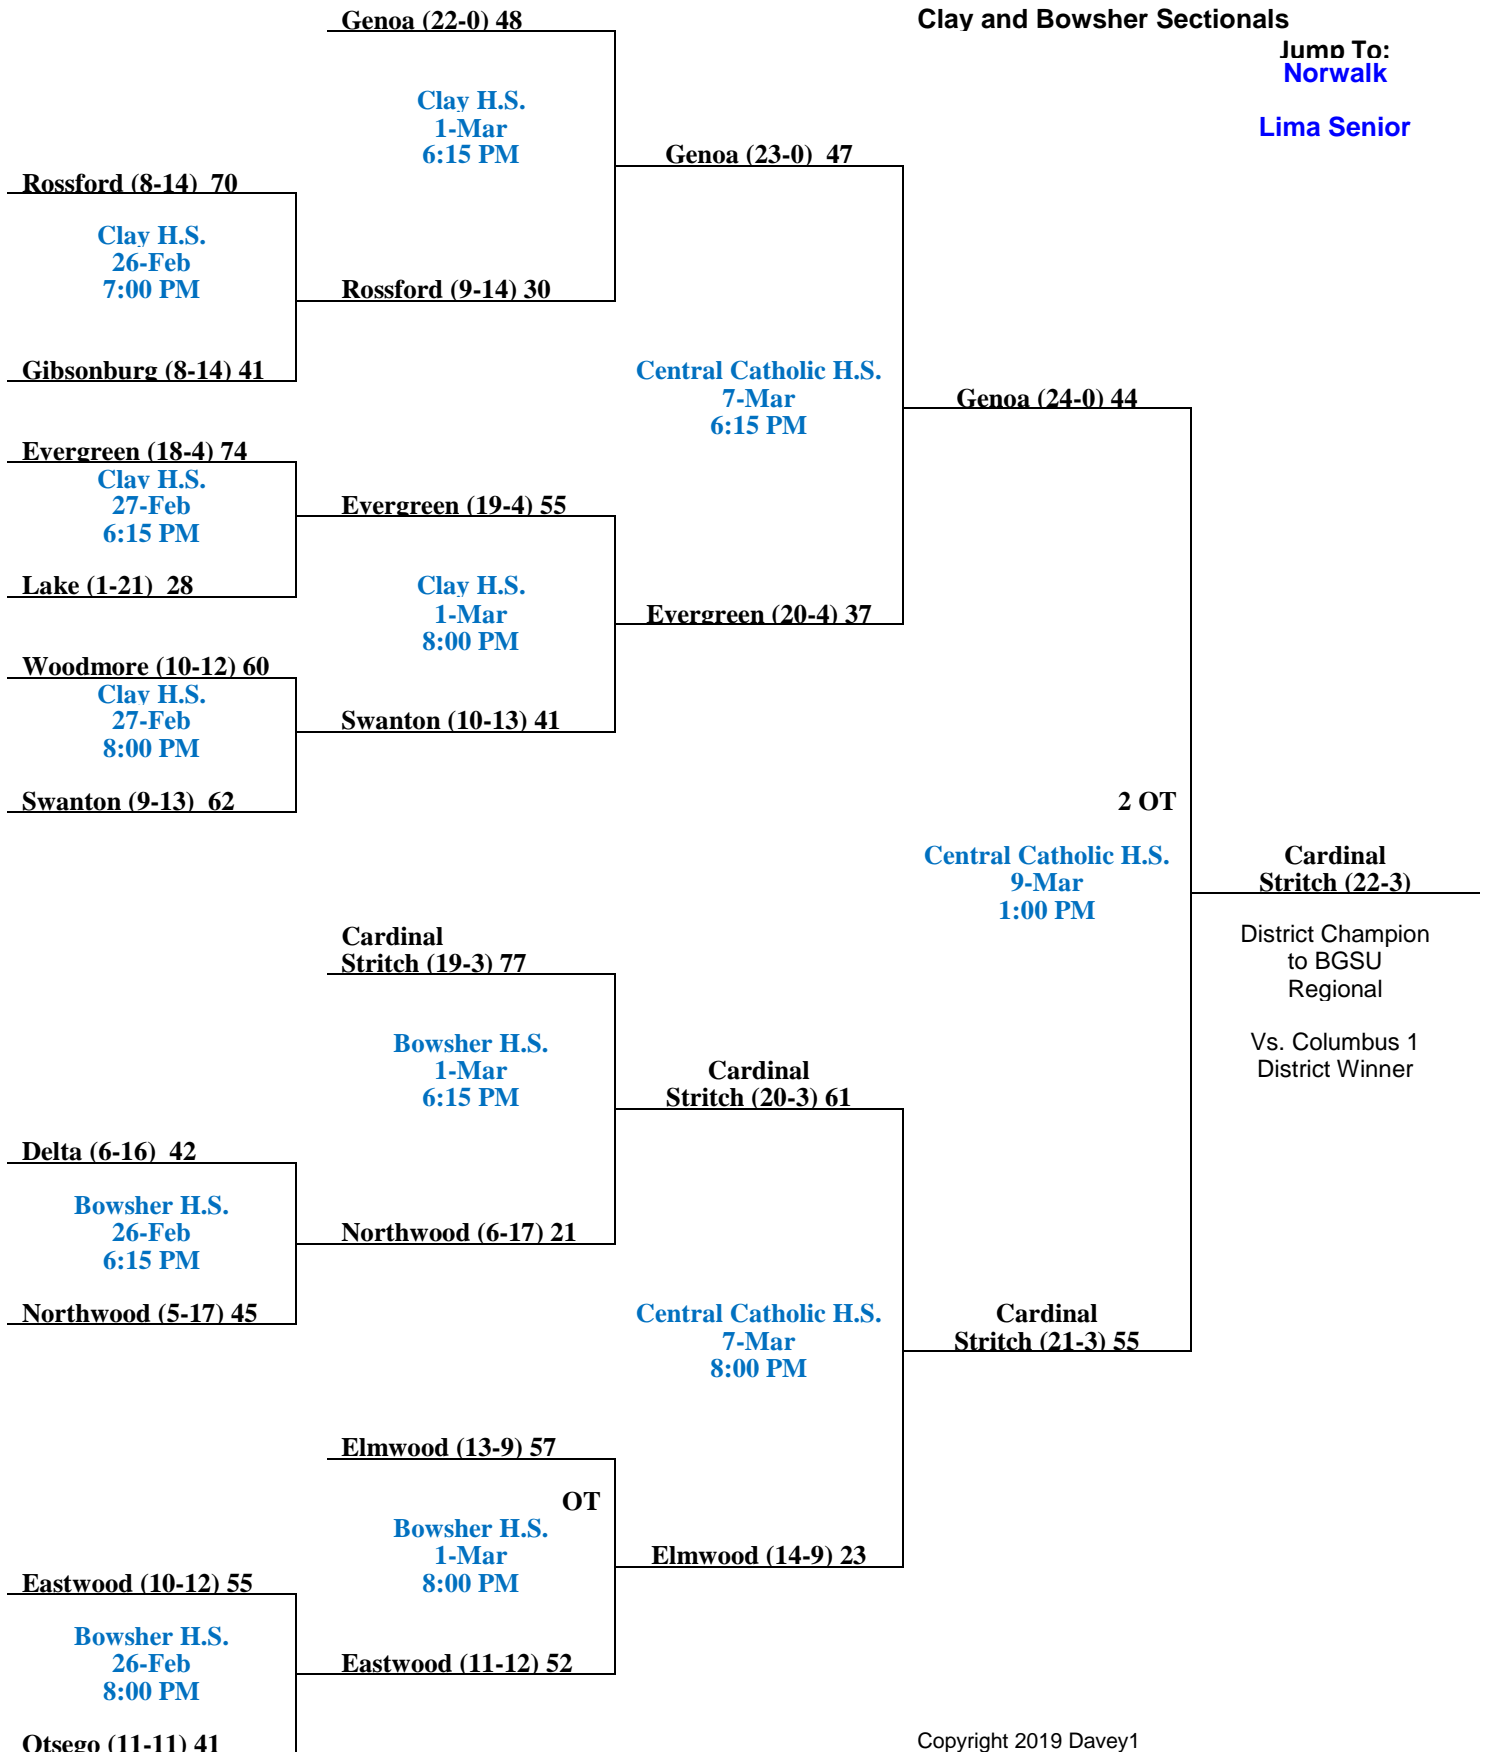

Sectional Semi-Final

Sectional Finals

District Semi-Finals

District Finals

²
2019

Central Cath. Div. 3 Dist.

Clay and Bowsher Sectionals

Jump To:
Norwalk

Lima Senior

Sectional Semi-Final

Sectional Finals

District Semi-Finals

District Finals

3
2019

Lima Senior Div. 3 District

Elida and Miller City Sectionals