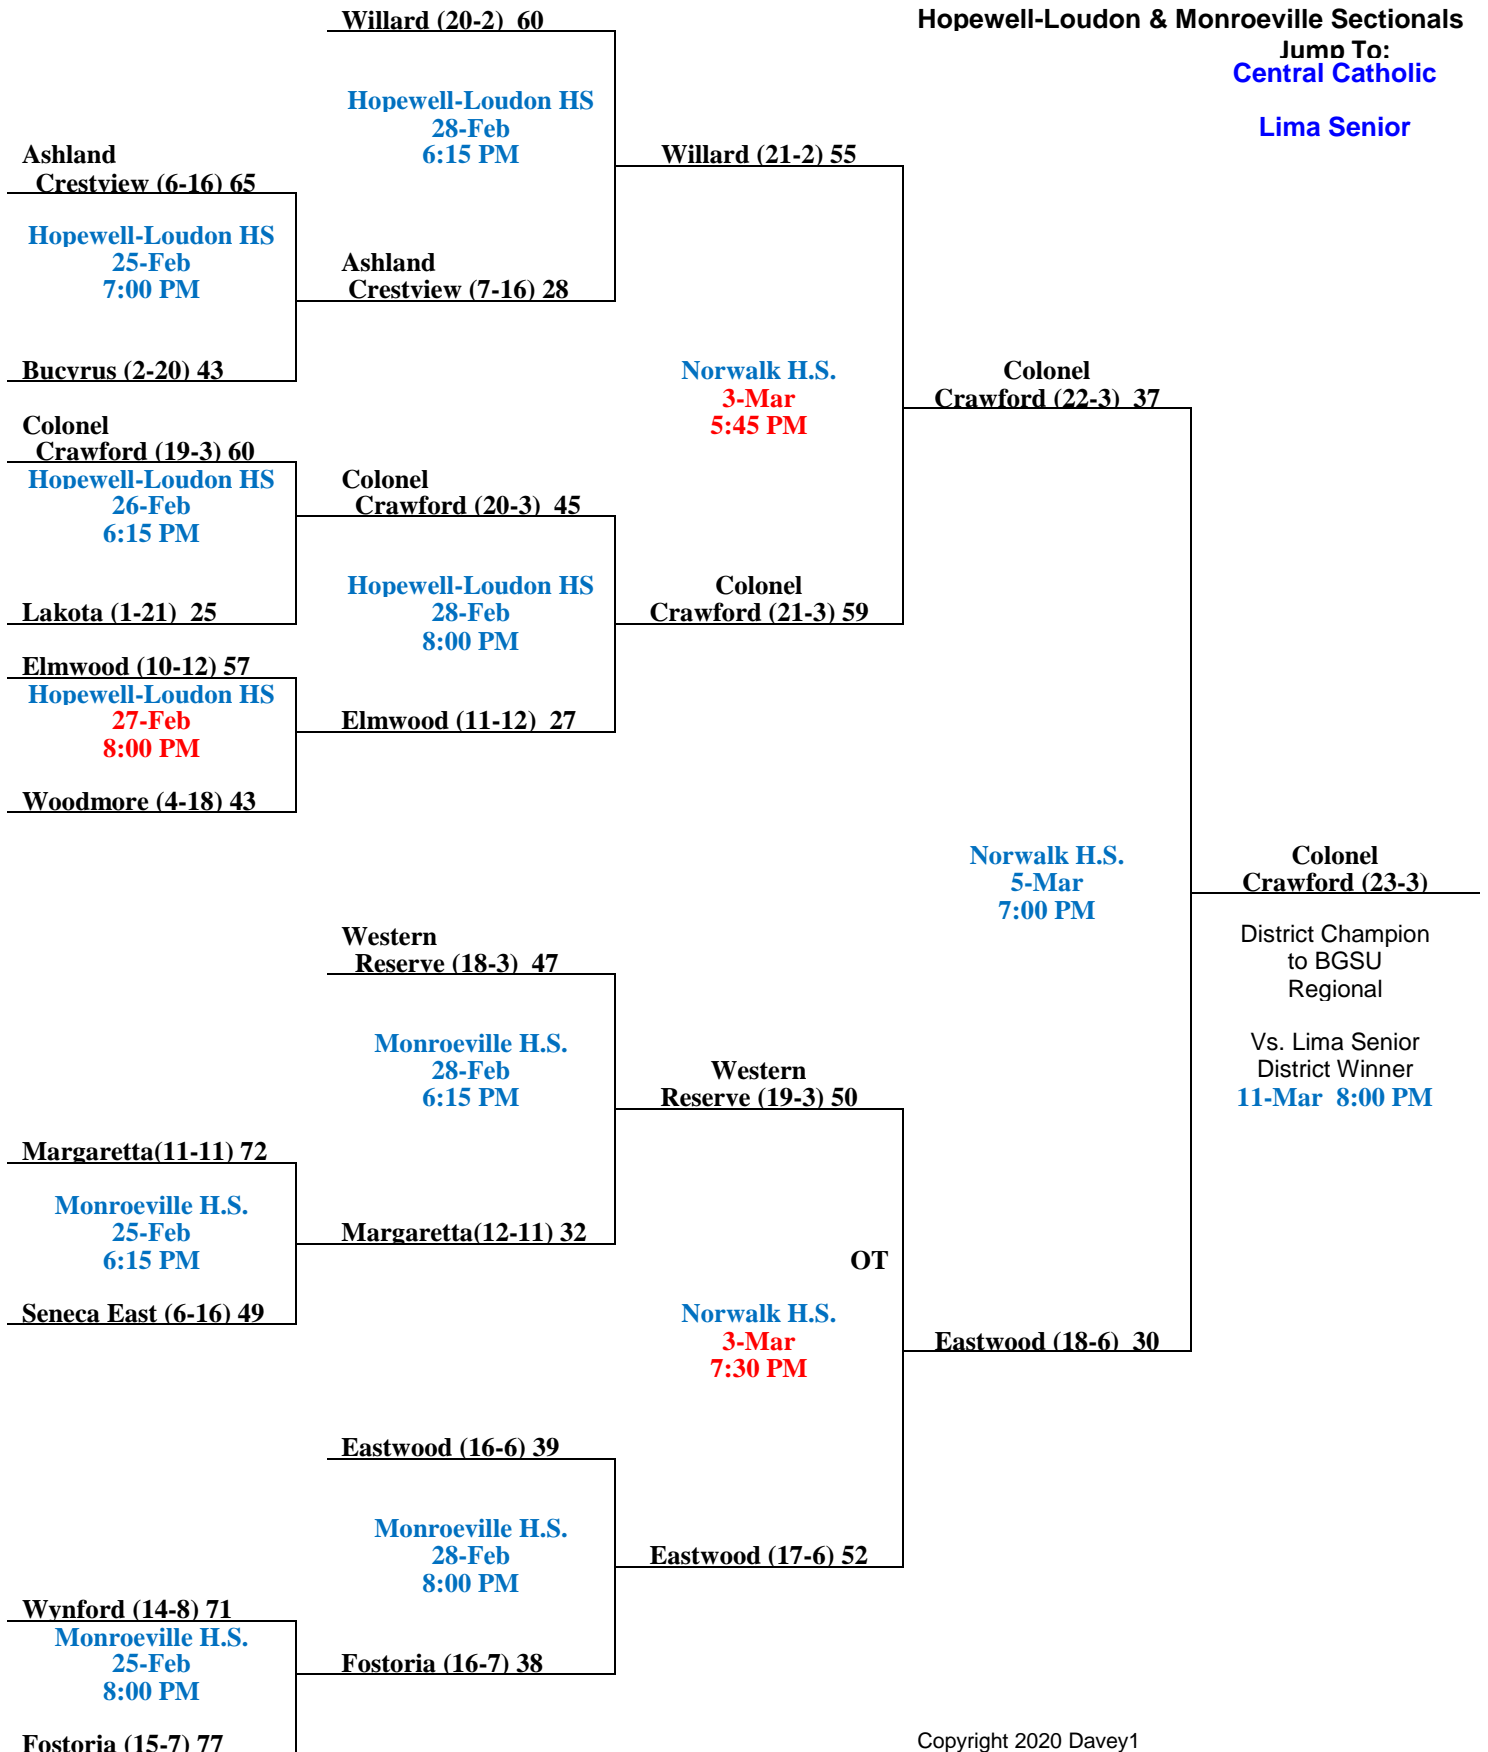

Sectional Semi-Final

Sectional Finals

District Semi-Finals

District Finals
[PDF View](#)

1
2020

Norwalk Div. 3 District
Hopewell-Loudon & Monroeville Sectionals

Jump To:
[Central Catholic](#)
[Lima Senior](#)

Lima Senior

Sectional Semi-Final

Sectional Finals

District Semi-Finals

District Finals

3
2020

Lima Senior Div. 3 District

Miller City and Elida Sectionals