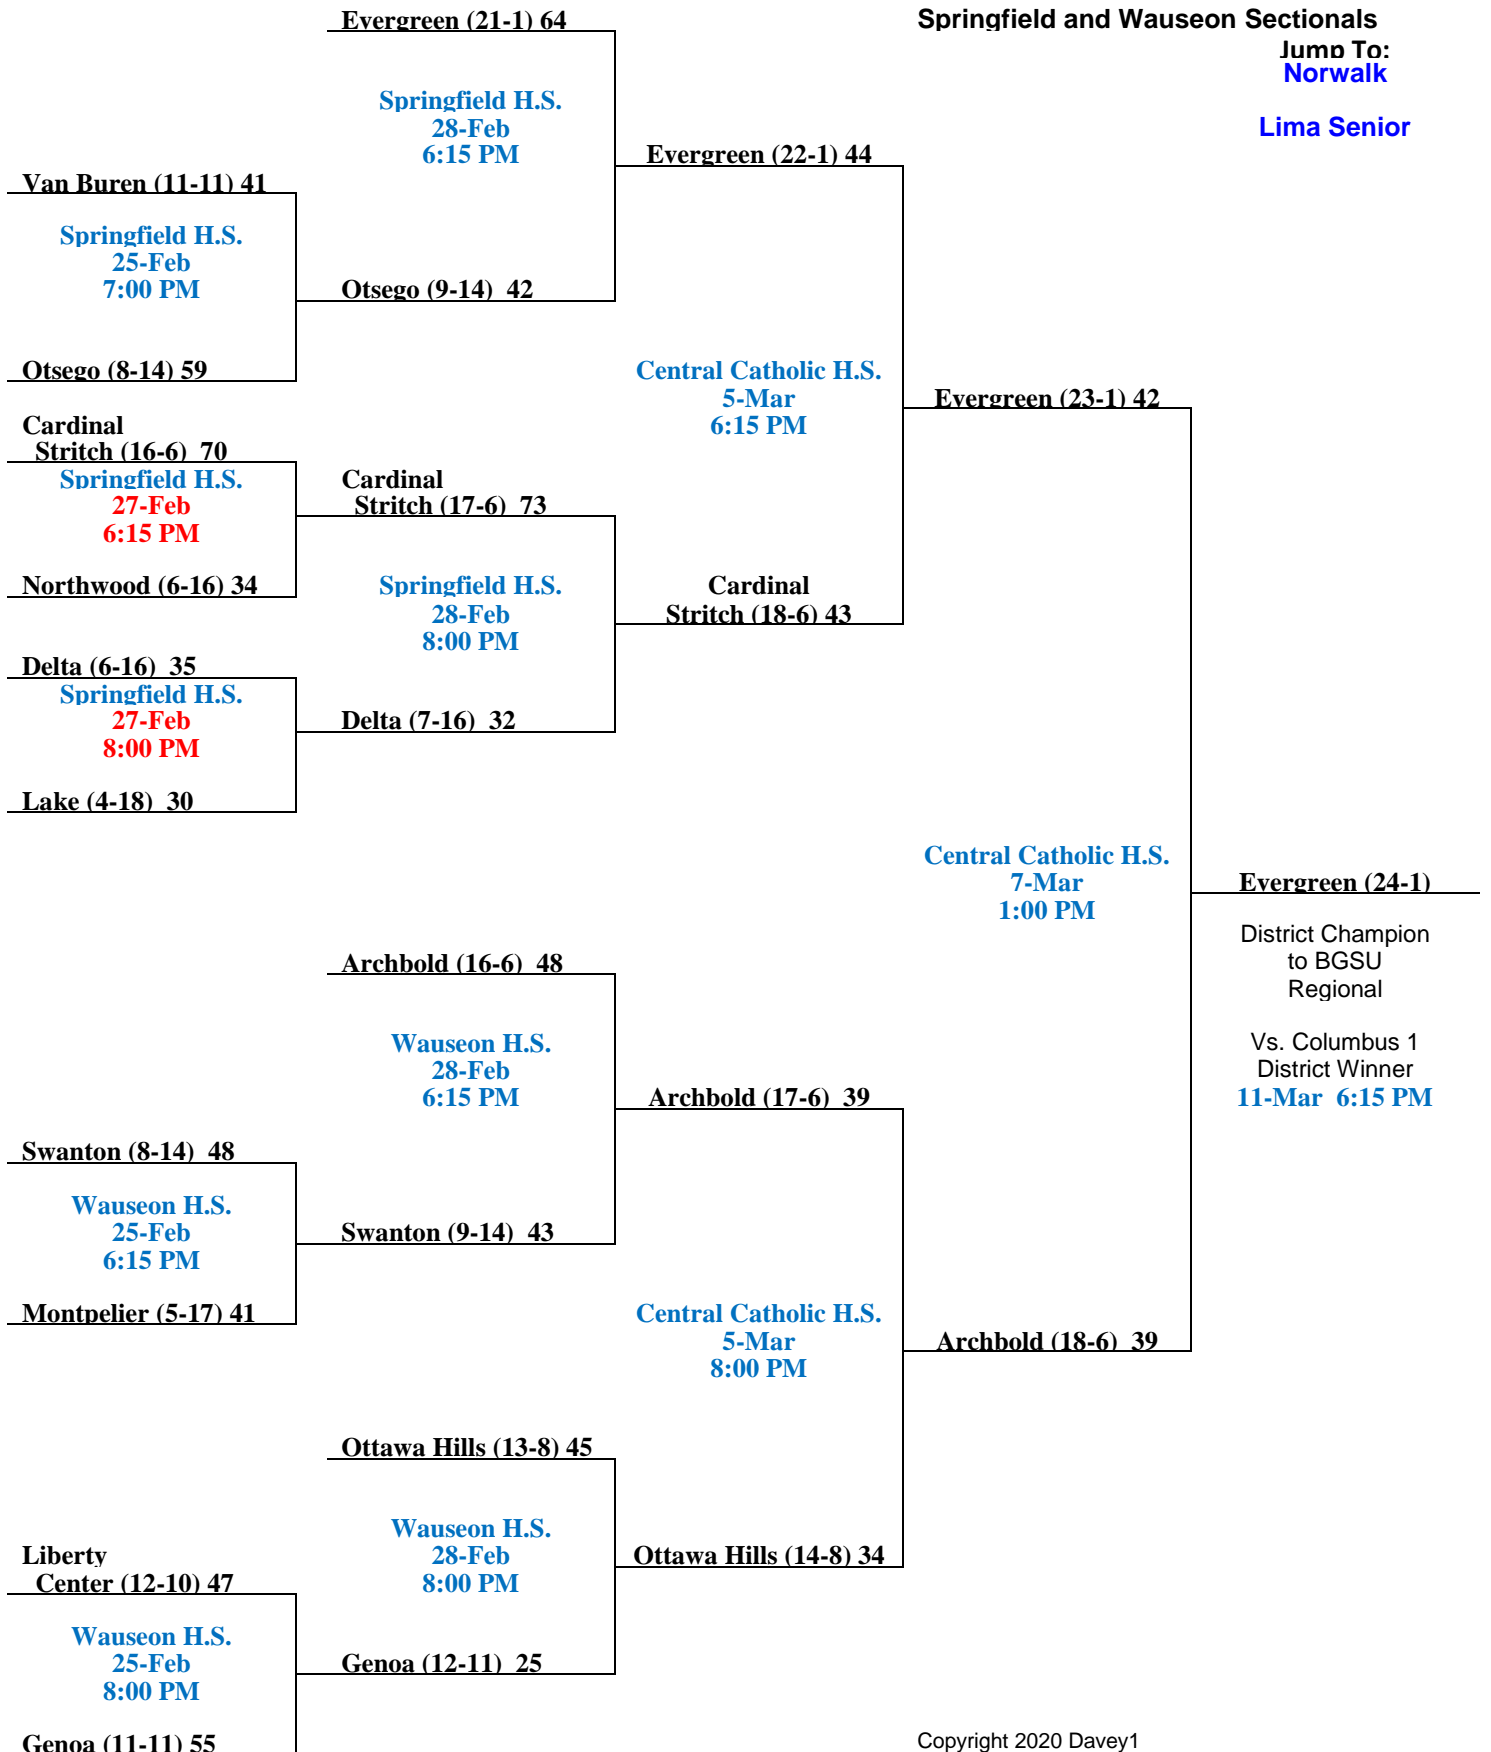

Sectional Semi-Final

Sectional Finals

District Semi-Finals

District Finals

2
2020

Central Cath. Div. 3 Dist.

Springfield and Wauseon Sectionals

Jump To:
Norwalk

Lima Senior

Sectional Semi-Final

Sectional Finals

District Semi-Finals

District Finals

3
2020

Lima Senior Div. 3 District

Miller City and Elida Sectionals