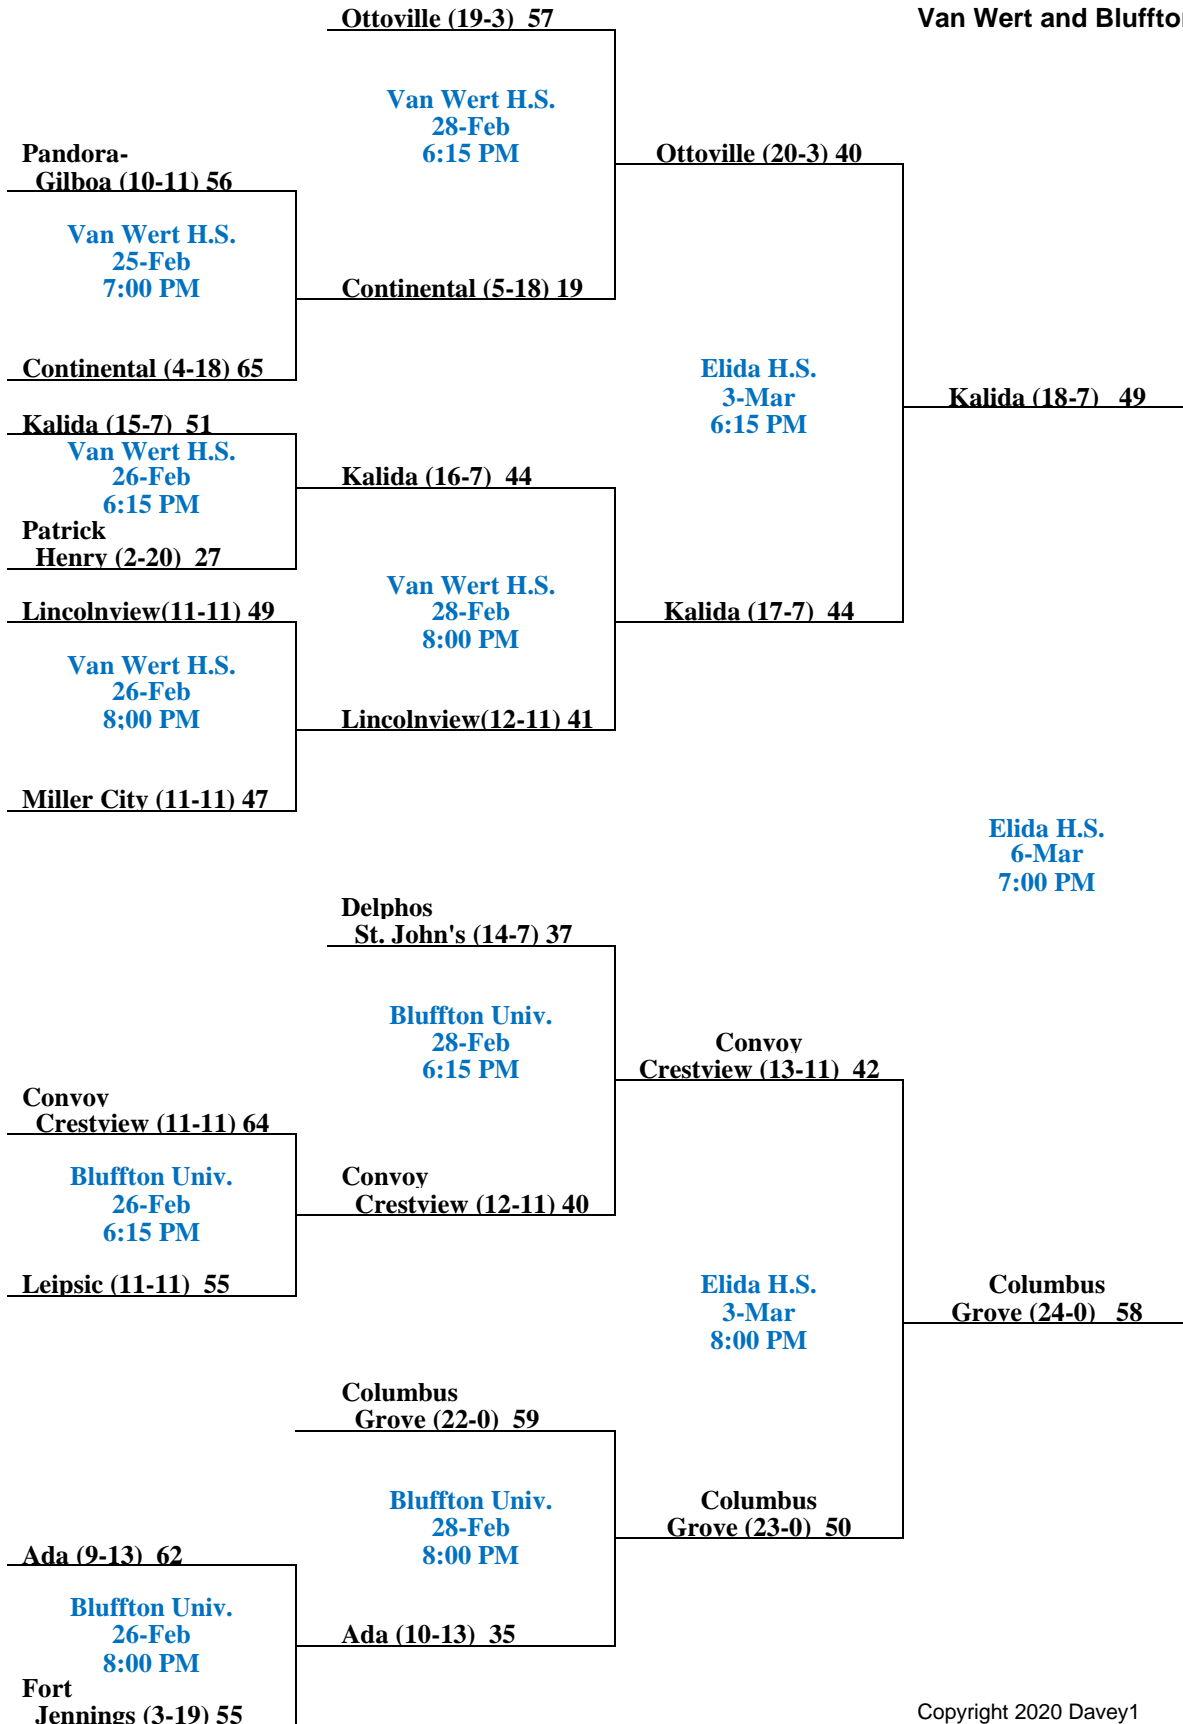

Sectional Semi-Final

Sectional Finals

District Semi-Finals

District Finals
PDF View
Willard Div. 4 District
Shelby and Ashland Crestview Sectionals

1
2020
Jump To:
Defiance
Elida
Findlay
Wapakoneta

Sectional Semi-Final

Sectional Finals

District Semi-Finals

District Finals

²
2020

Defiance Div. 4 District

Bryan and Napoleon Sectionals

Jump To:
Willard
Elida
Findlay
Wapakoneta

Sectional Semi-Final

Sectional Finals

District Semi-Finals

District Finals

3
2020

Elida Division 4 District

Van Wert and Bluffton Univ. Sectionals
Jump To:
Willard
Defiance
Findlay
Wapakoneta

District Champion to BGSU Regional
Vs. Defiance District Winner
10-Mar 6:15 PM

Sectional Semi-Final

Sectional Finals

District Semi-Finals

District Finals

4
2020

Findlay Division 4 District

Tiffin Columbian and Fostoria Sectionals

Jump To:
Willard
Defiance
Elida
Wapakoneta