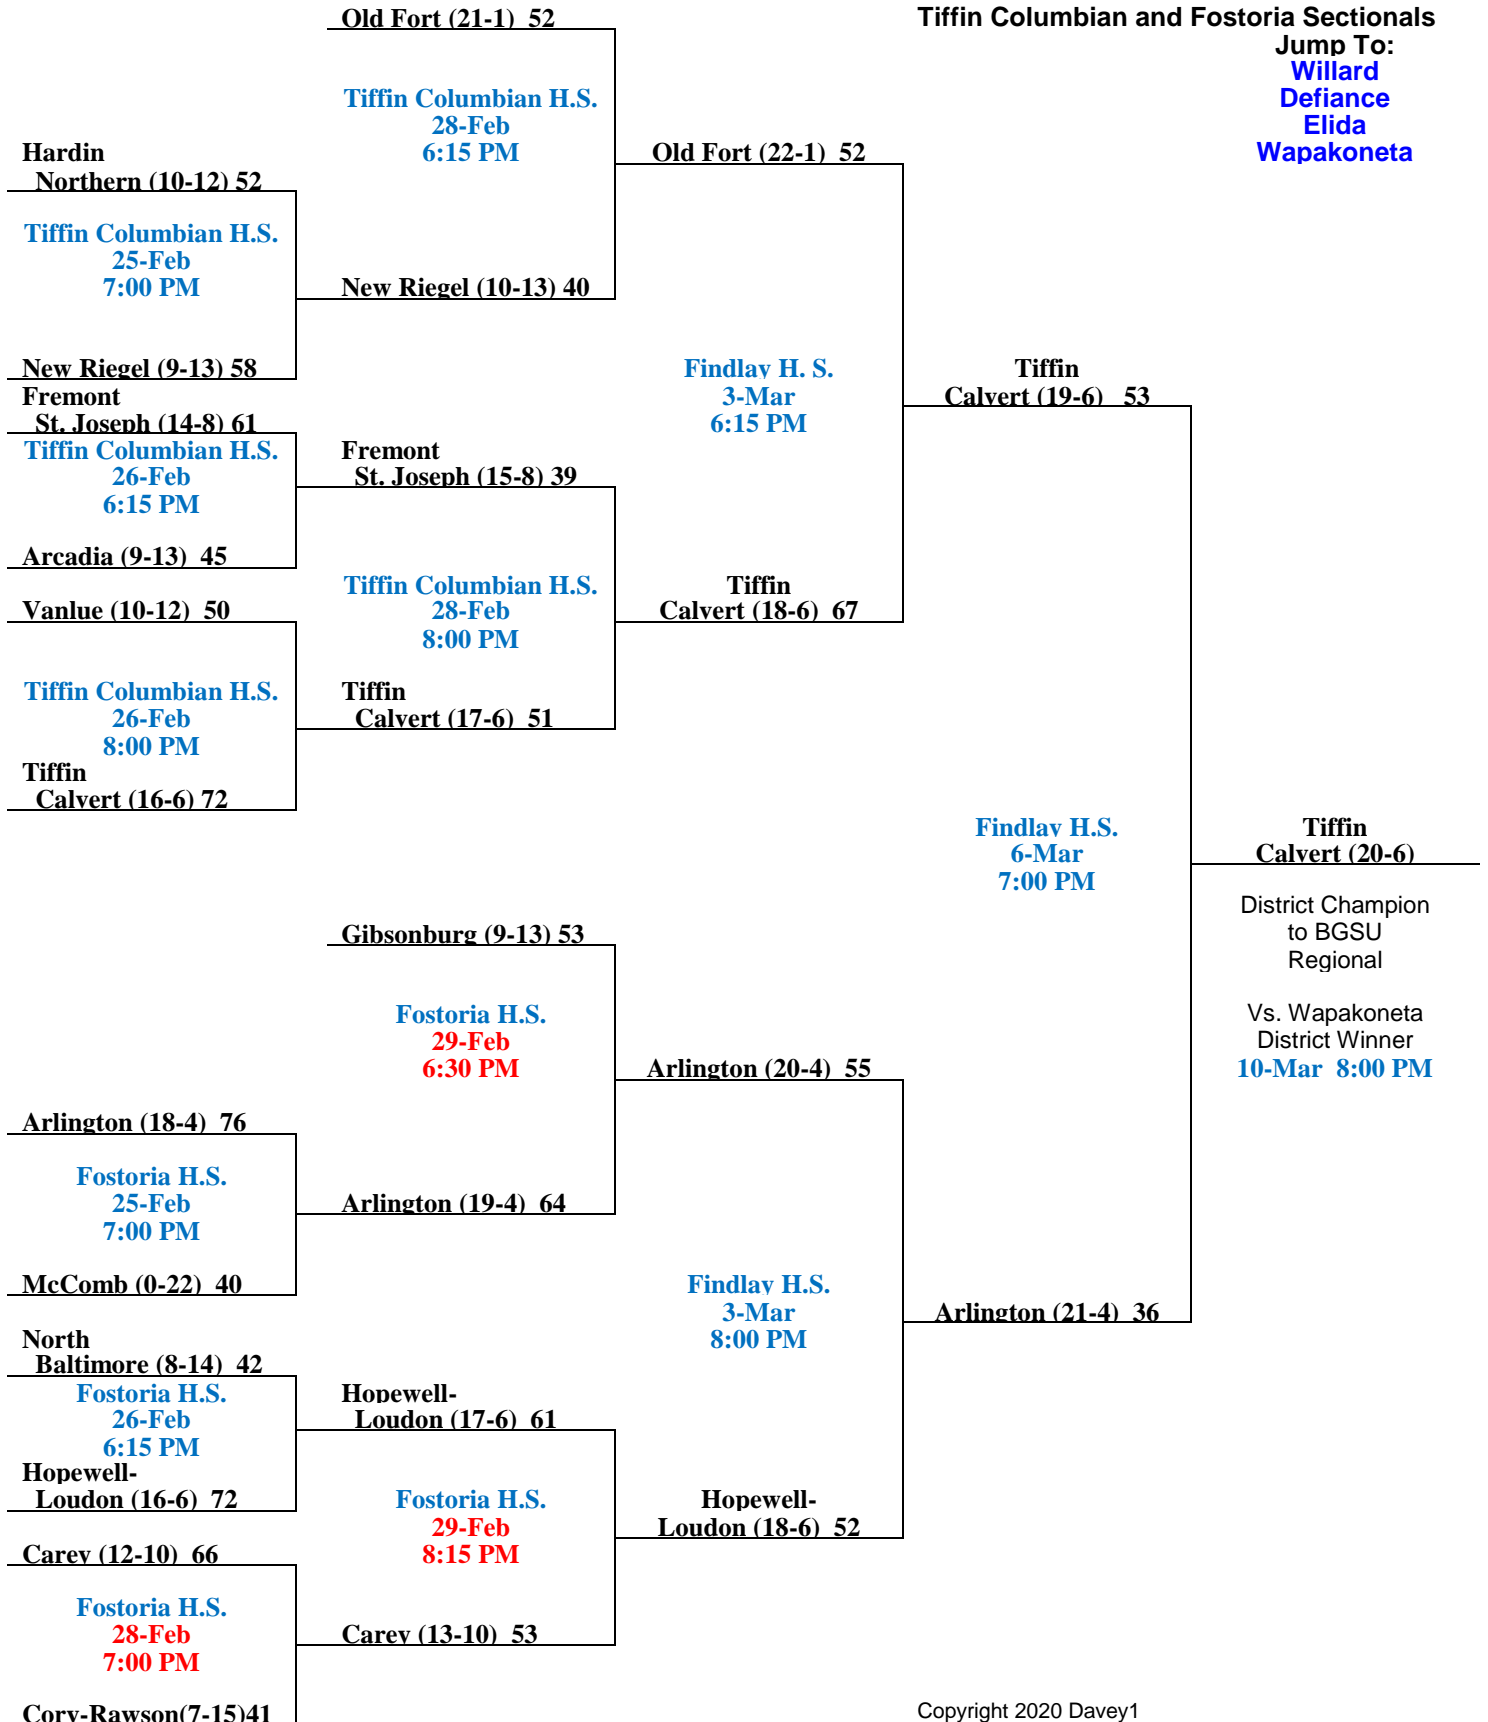

Sectional Semi-Final

Sectional Finals

District Semi-Finals

District Finals

4
2020

Findlay Division 4 District

Tiffin Columbian and Fostoria Sectionals

Jump To:
Willard
Defiance
Elida
Wapakoneta

Jump To:
Willard
Defiance
Elida
Findlay