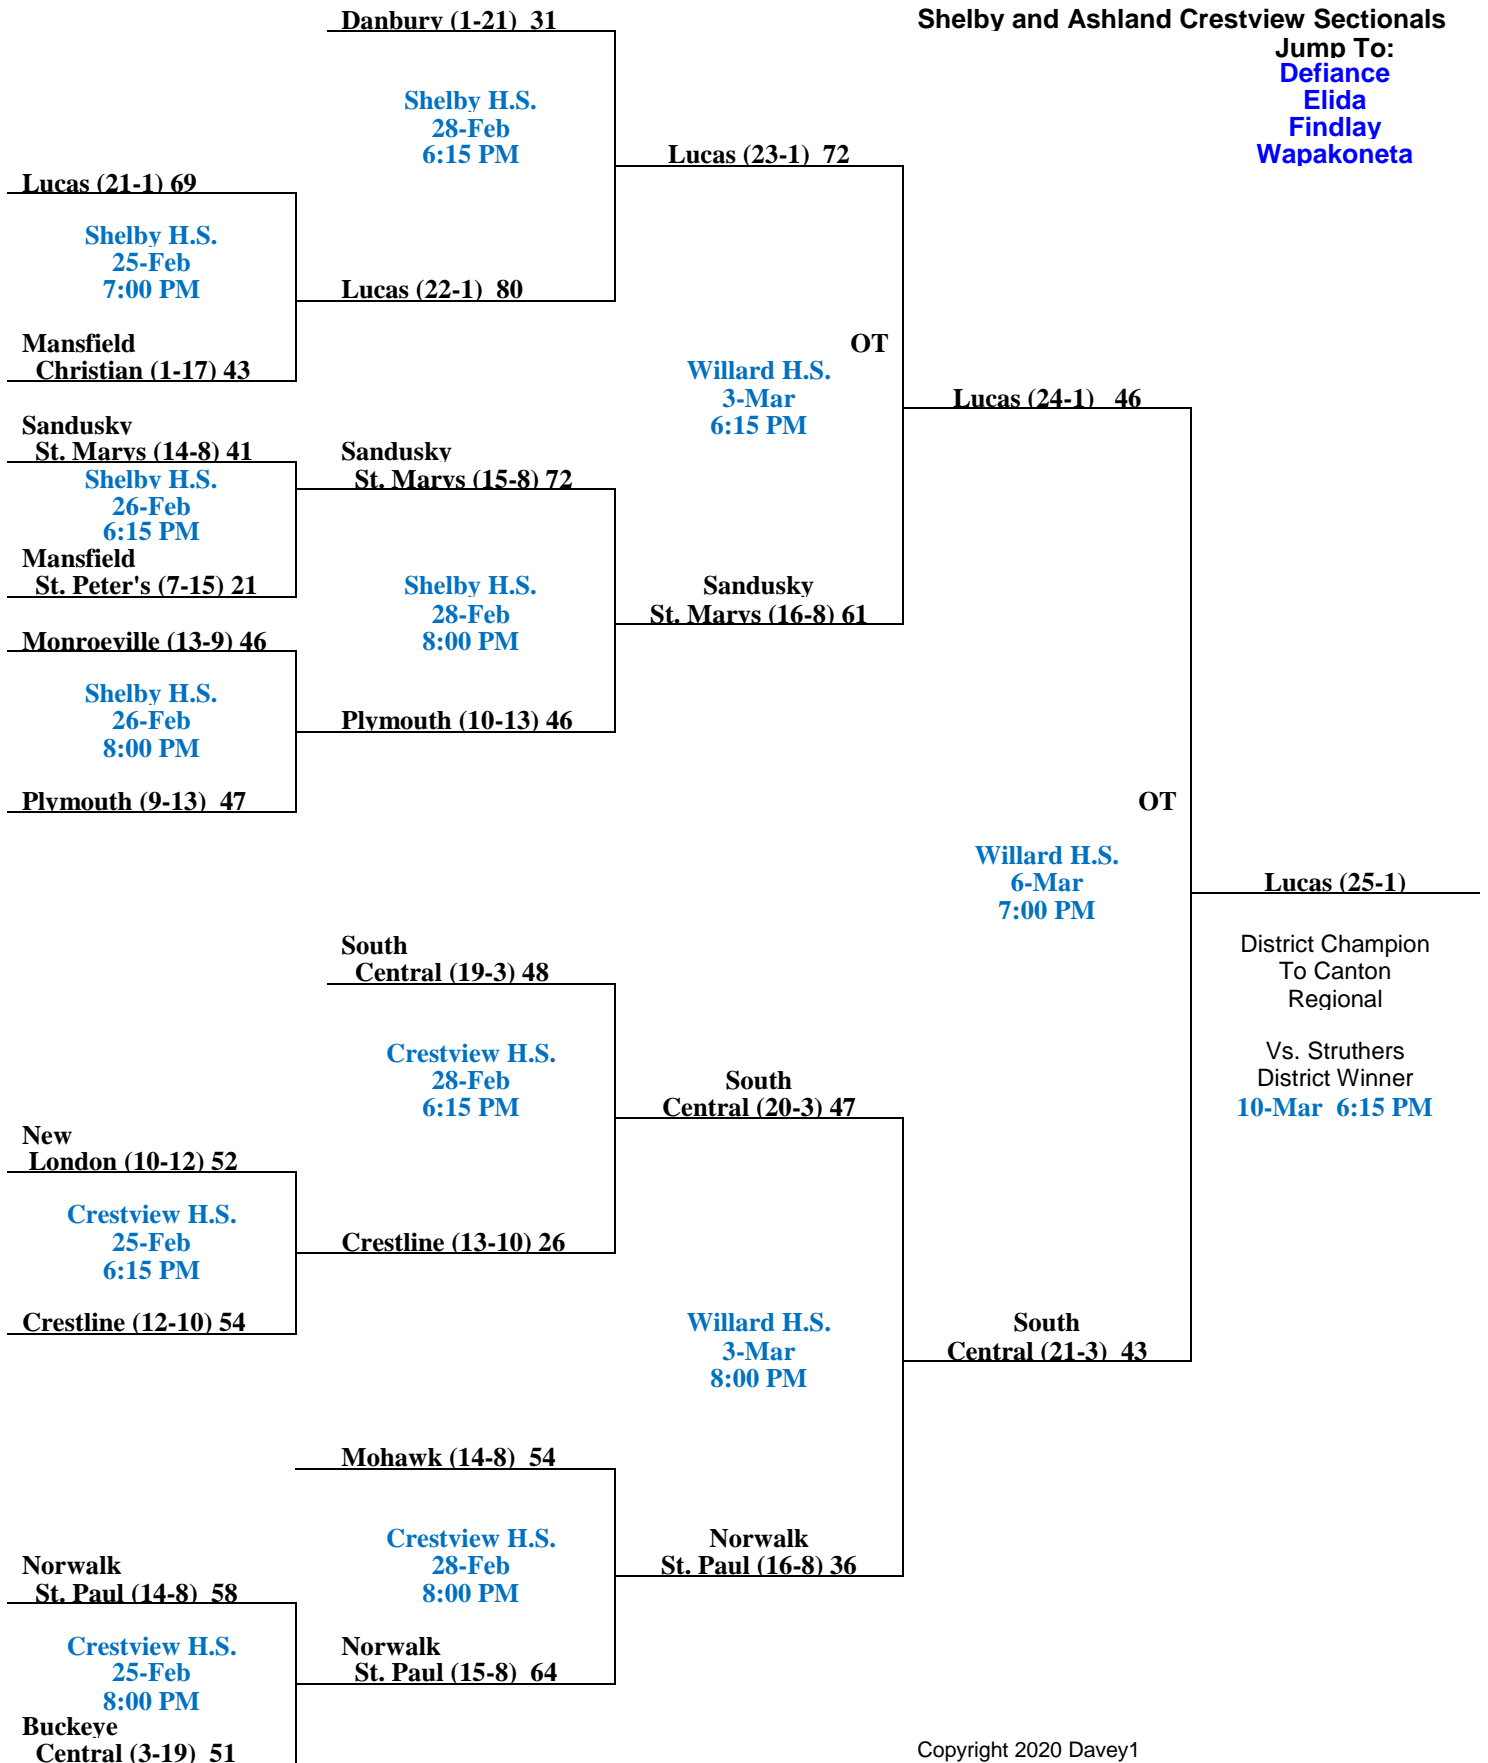

Sectional Semi-Final

Sectional Finals

District Semi-Finals

District Finals
PDF View
Willard Div. 4 District
Shelby and Ashland Crestview Sectionals

1
2020
Jump To:
Defiance
Elida
Findlay
Wapakoneta

Sectional Semi-Final

Sectional Finals

District Semi-Finals

District Finals

²
2020

Defiance Div. 4 District

Bryan and Napoleon Sectionals

Jump To:
Willard
Elida
Findlay
Wapakoneta

Sectional Semi-Final