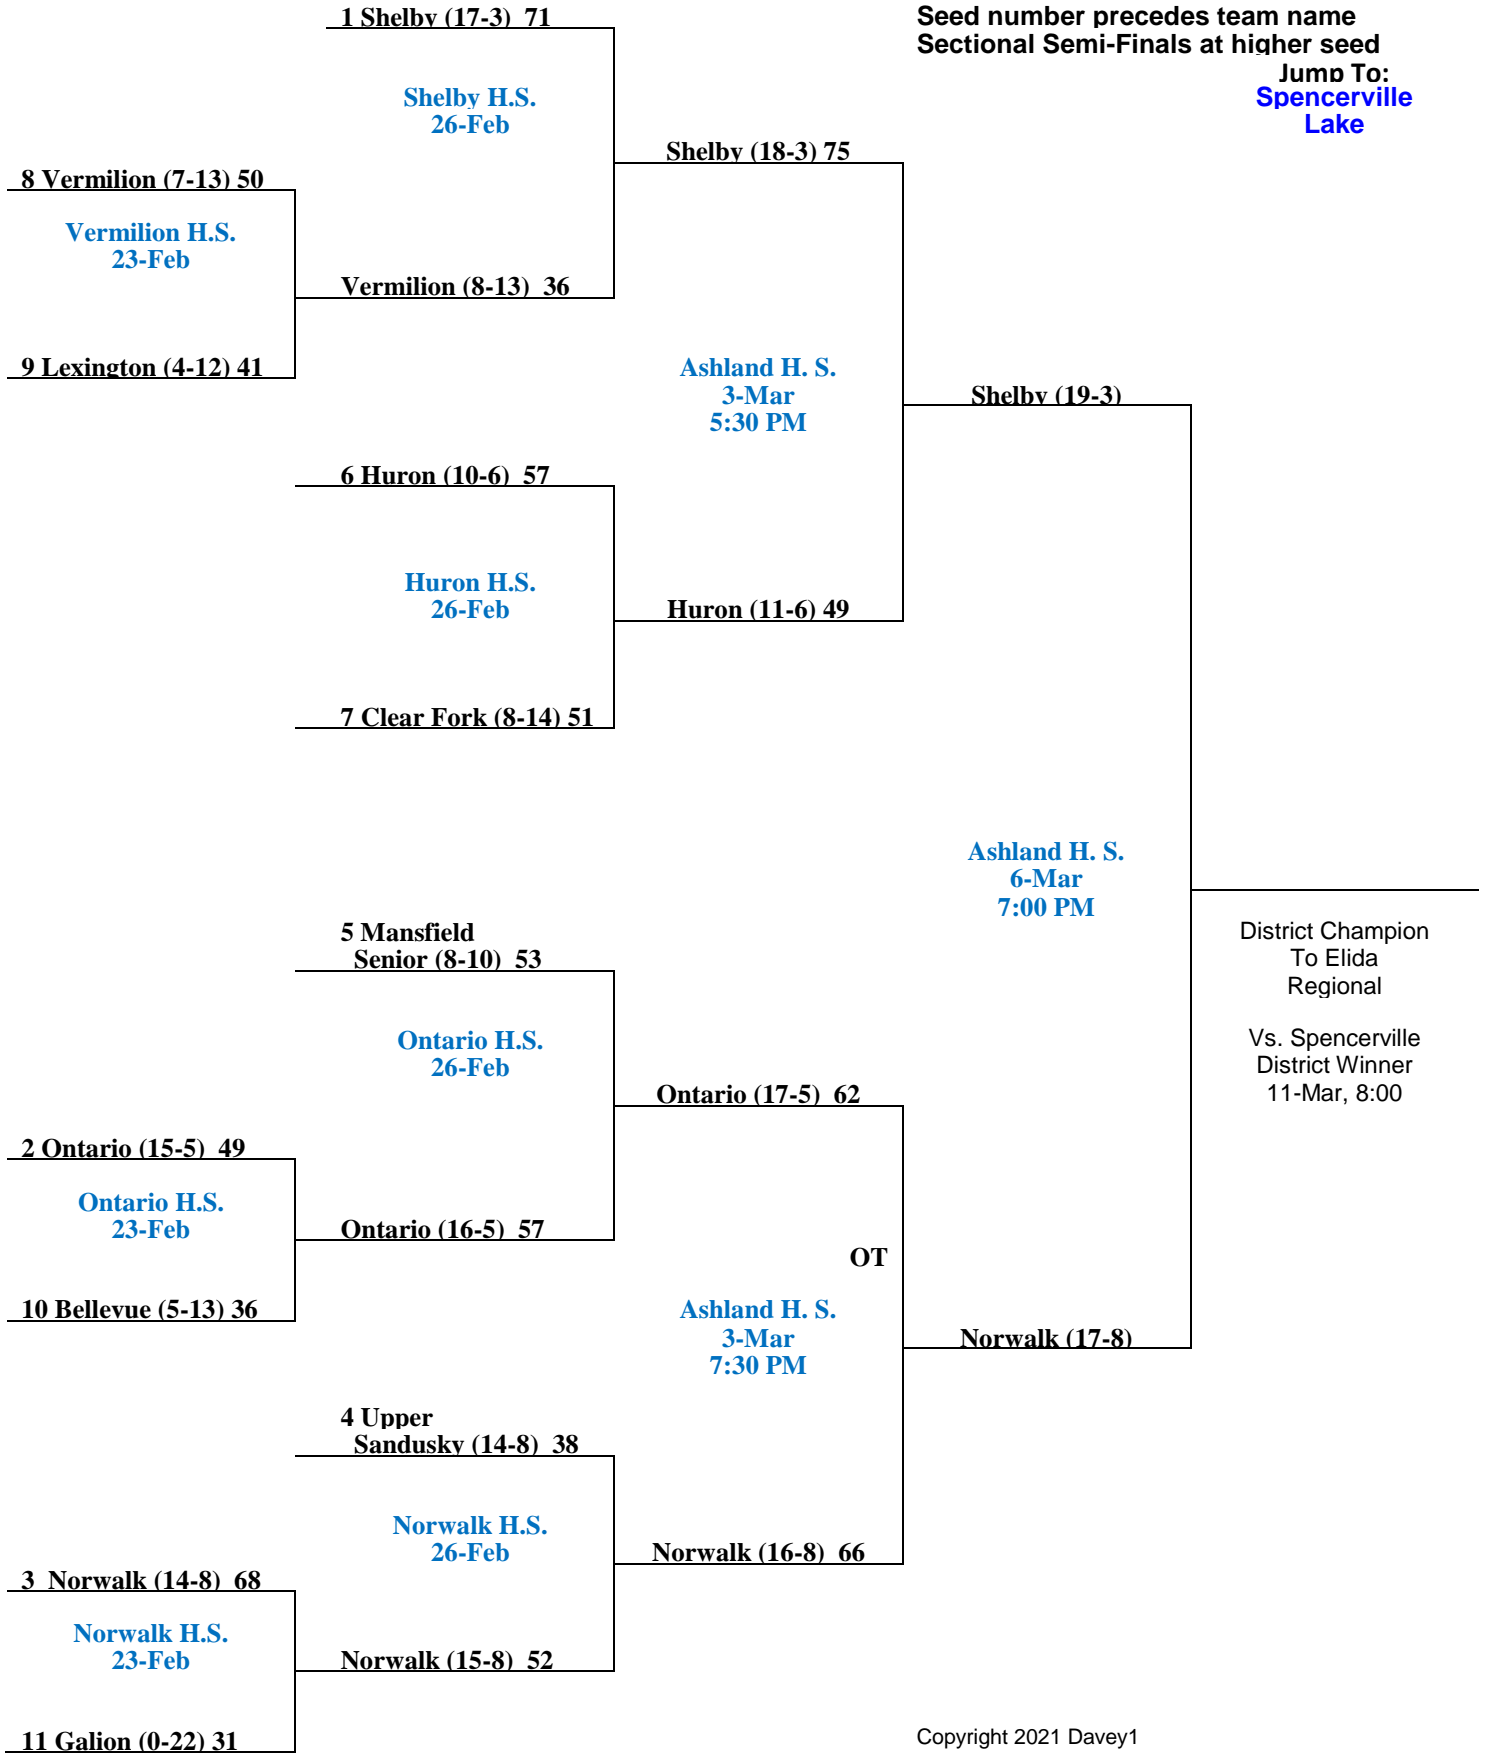

Sectional Semi-Final

Sectional Finals

District Semi-Finals

District Finals  
[PDF View](#)

1

**2021**

# Ashland Division 2 Dist.

Seed number precedes team name  
Sectional Semi-Finals at higher seed

Jump To:  
[Spencerville Lake](#)

All Sectional Semi-Final and Final Games at 7:00

Sectional Semi-Final

Sectional Finals

Sectional Semi-Final

Sectional Finals

District Semi-Finals

District Finals

3  
**2021**