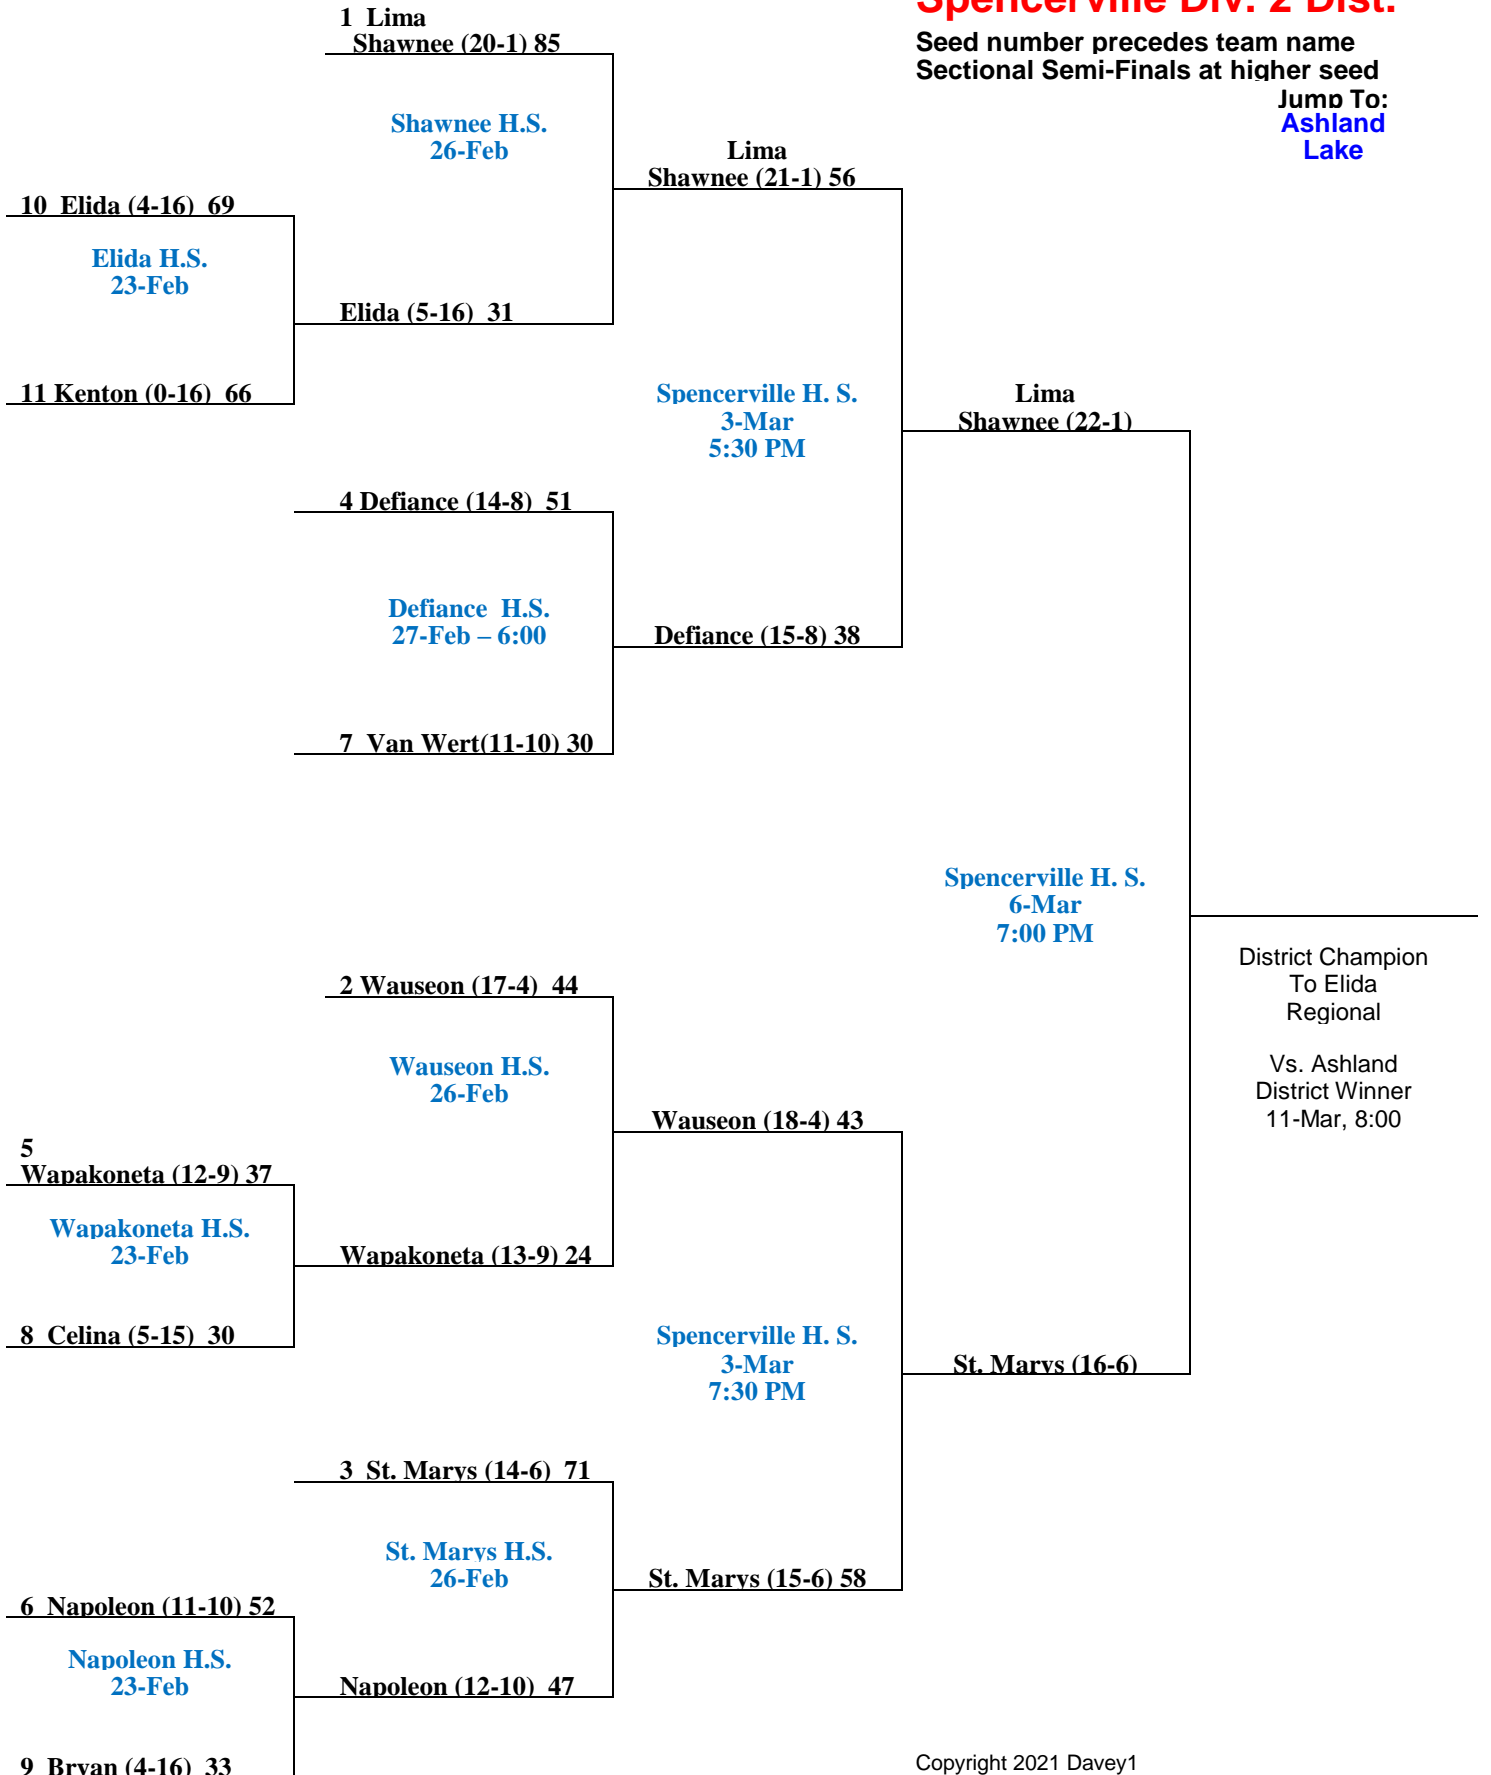

# Ashland Division 2 Dist.

Seed number precedes team name  
Sectional Semi-Finals at higher seed

Jump To:  
[Spencerville Lake](#)

All Sectional Semi-Final and Final Games at 7:00

Sectional Semi-Final

Sectional Finals

District Semi-Finals

District Finals

<sup>2</sup>  
**2021**

**Spencerville Div. 2 Dist.**

Seed number precedes team name  
Sectional Semi-Finals at higher seed  
Jump To:  
Ashland  
Lake

Sectional Semi-Final & Final Games at 7:00 Unless Notes

Sectional Semi-Final

Sectional Finals

District Semi-Finals

District Finals

3  
**2021**

# Lake Division 2 District

Seed number precedes team name  
Sectional Semi-Finals at higher seed

Jump To:  
Spencerville  
Ashland

Sectional Semi-Final & Final Games at 7:00 Unless Noted