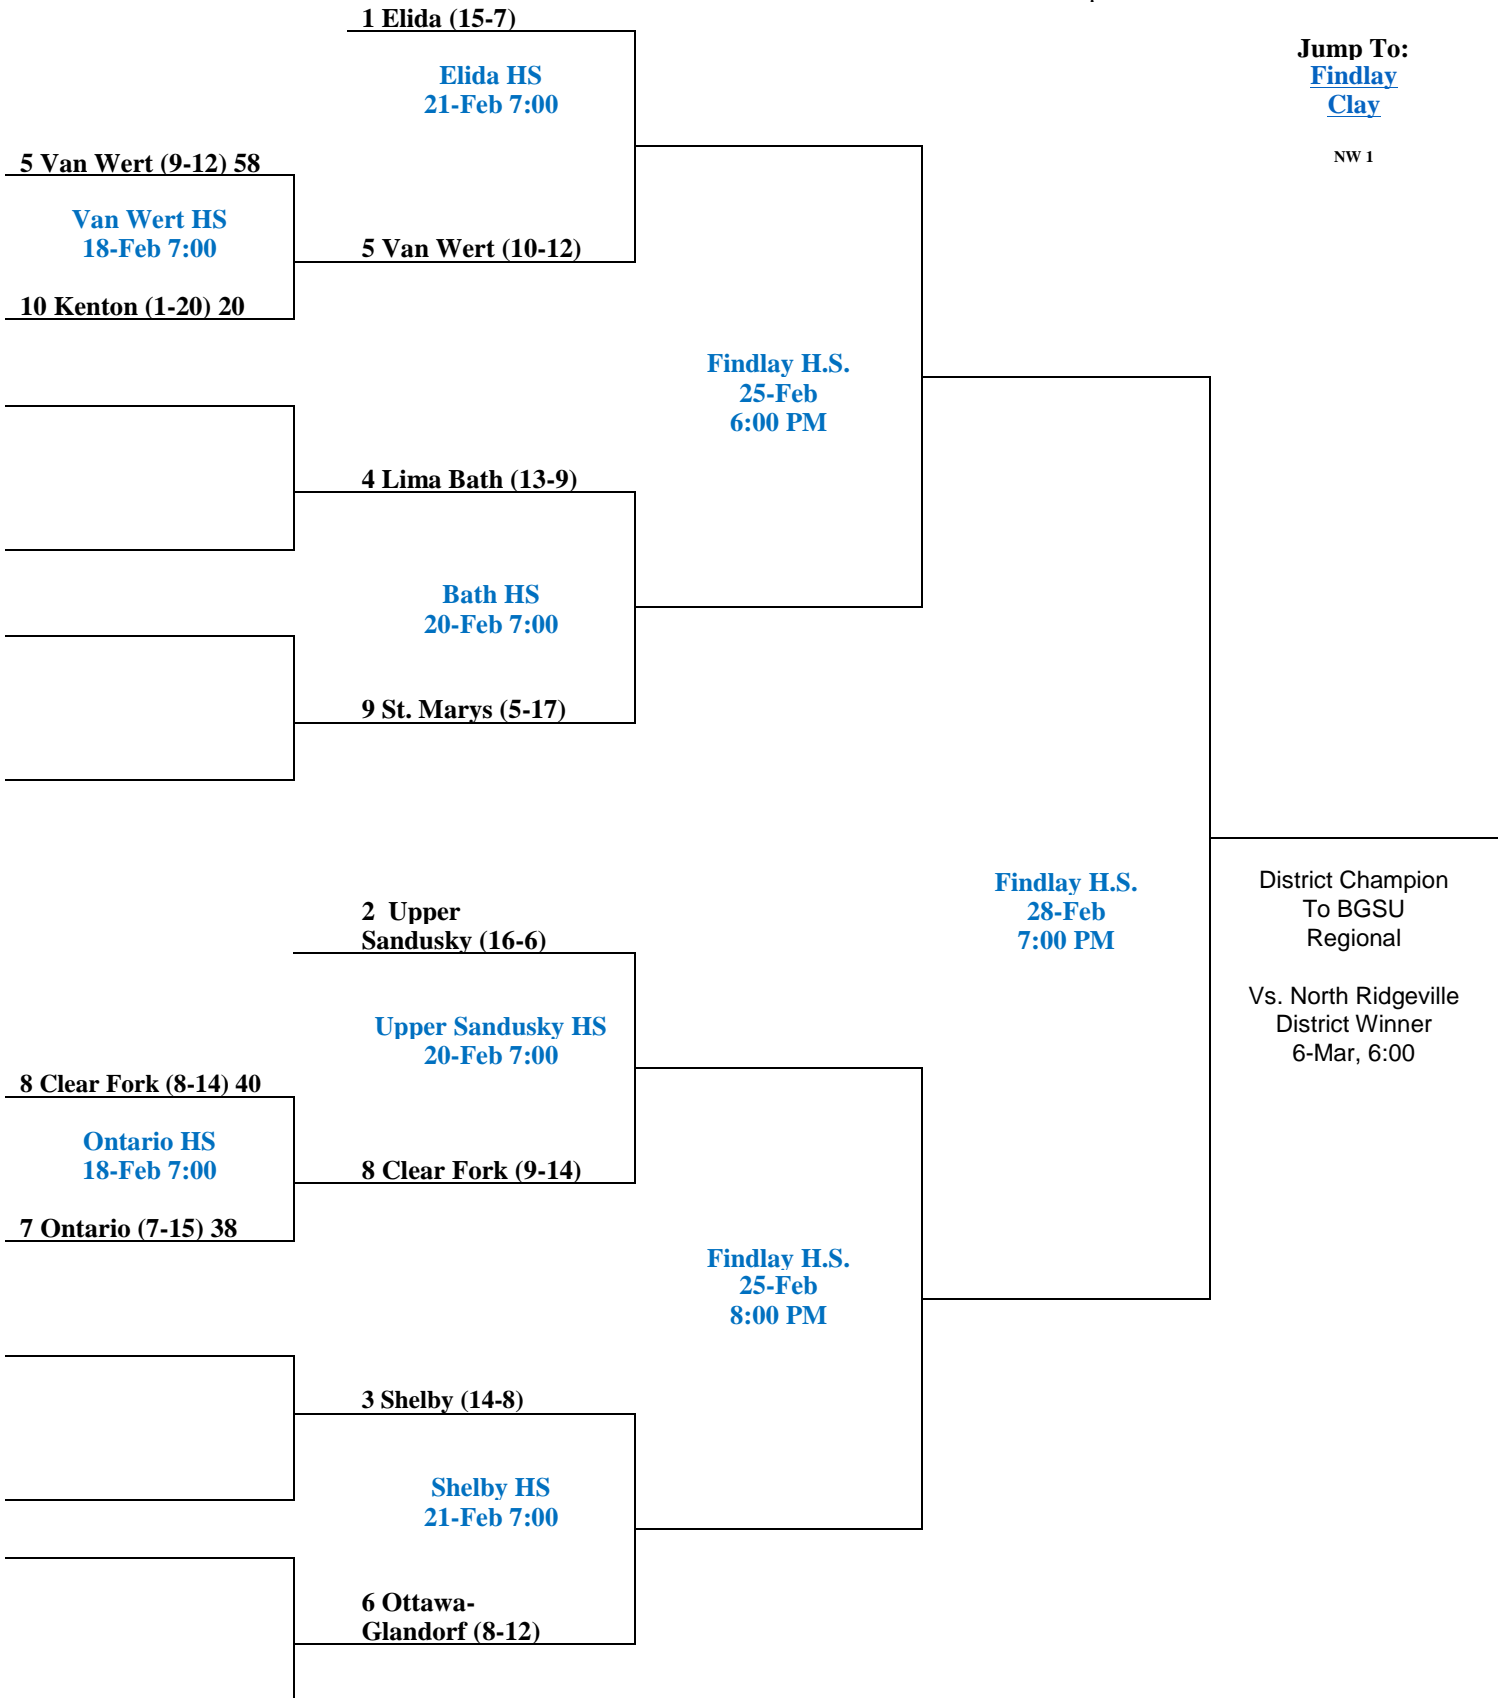

Sectional Semi-Final

Sectional Finals

District Semi-Finals

District Finals
[PDF View](#)

1
2025

Findlay Division 4 District

Seed Number precedes team name

Jump To:
[Findlay](#)
[Clay](#)

NW 1

Sectional Semi-Final

Sectional Finals

District Semi-Finals

District Finals

2
2025

Clay Division 4 District

Seed Number precedes team name

Jump To:
[Findlay](#)
[Clay](#)

NW 2