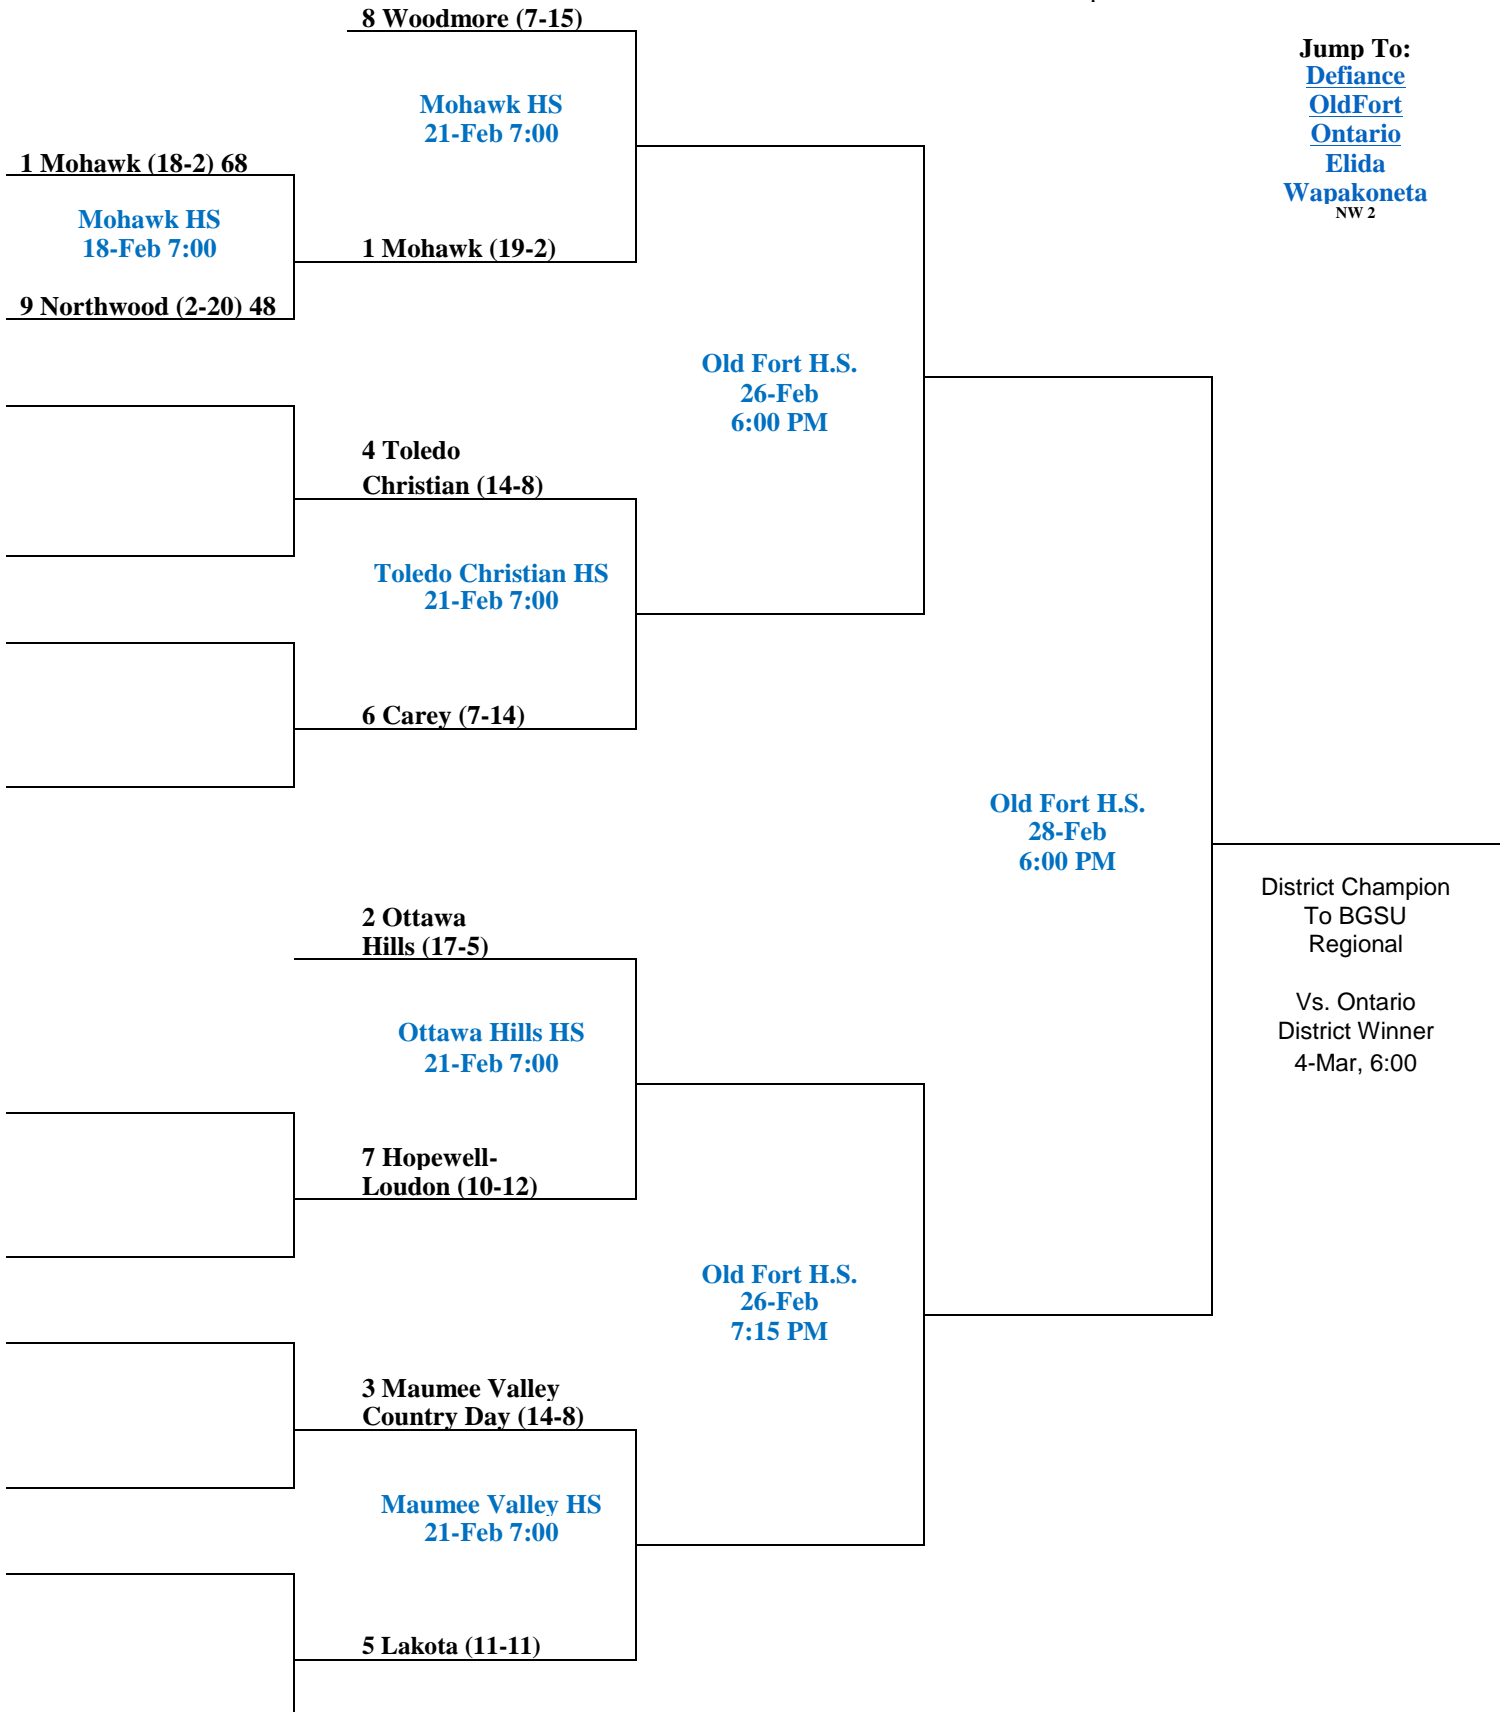

Sectional Semi-Final

Sectional Finals

District Semi-Finals

District Finals

2
2025

Old Fort Division 6 Dist.

Seed Number precedes team name

Jump To:
[Defiance](#)
[OldFort](#)
[Ontario](#)
[Elida](#)
[Wapakoneta](#)
NW 2