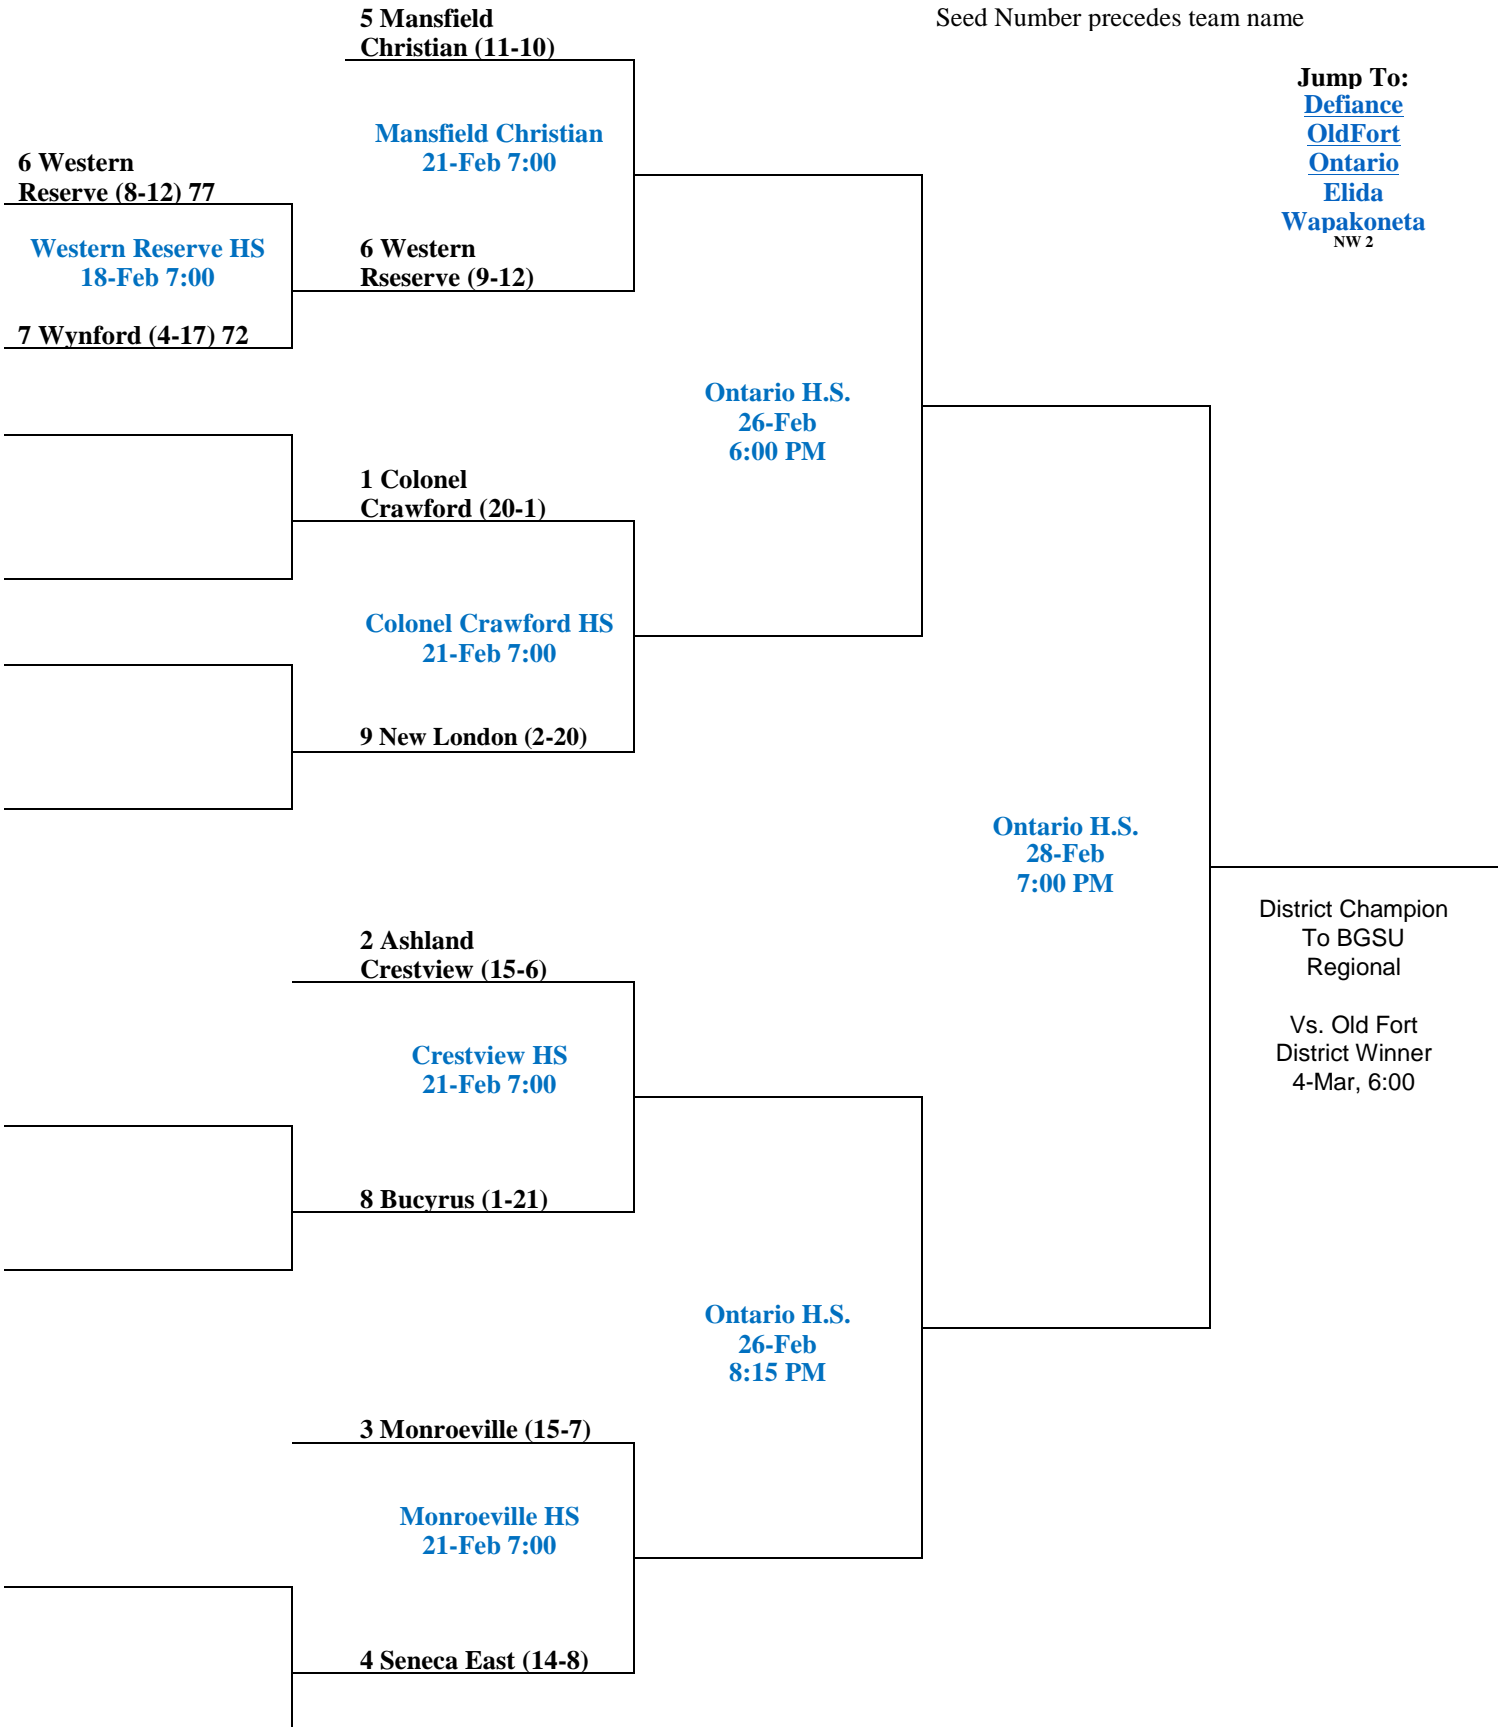

Sectional Semi-Final

Sectional Finals

District Semi-Finals

District Finals

3
2025

Ontario Division 6 Dist.

Seed Number precedes team name

Jump To:
[Defiance](#)
[OldFort](#)
[Ontario](#)
[Elida](#)
[Wapakoneta](#)
NW 2