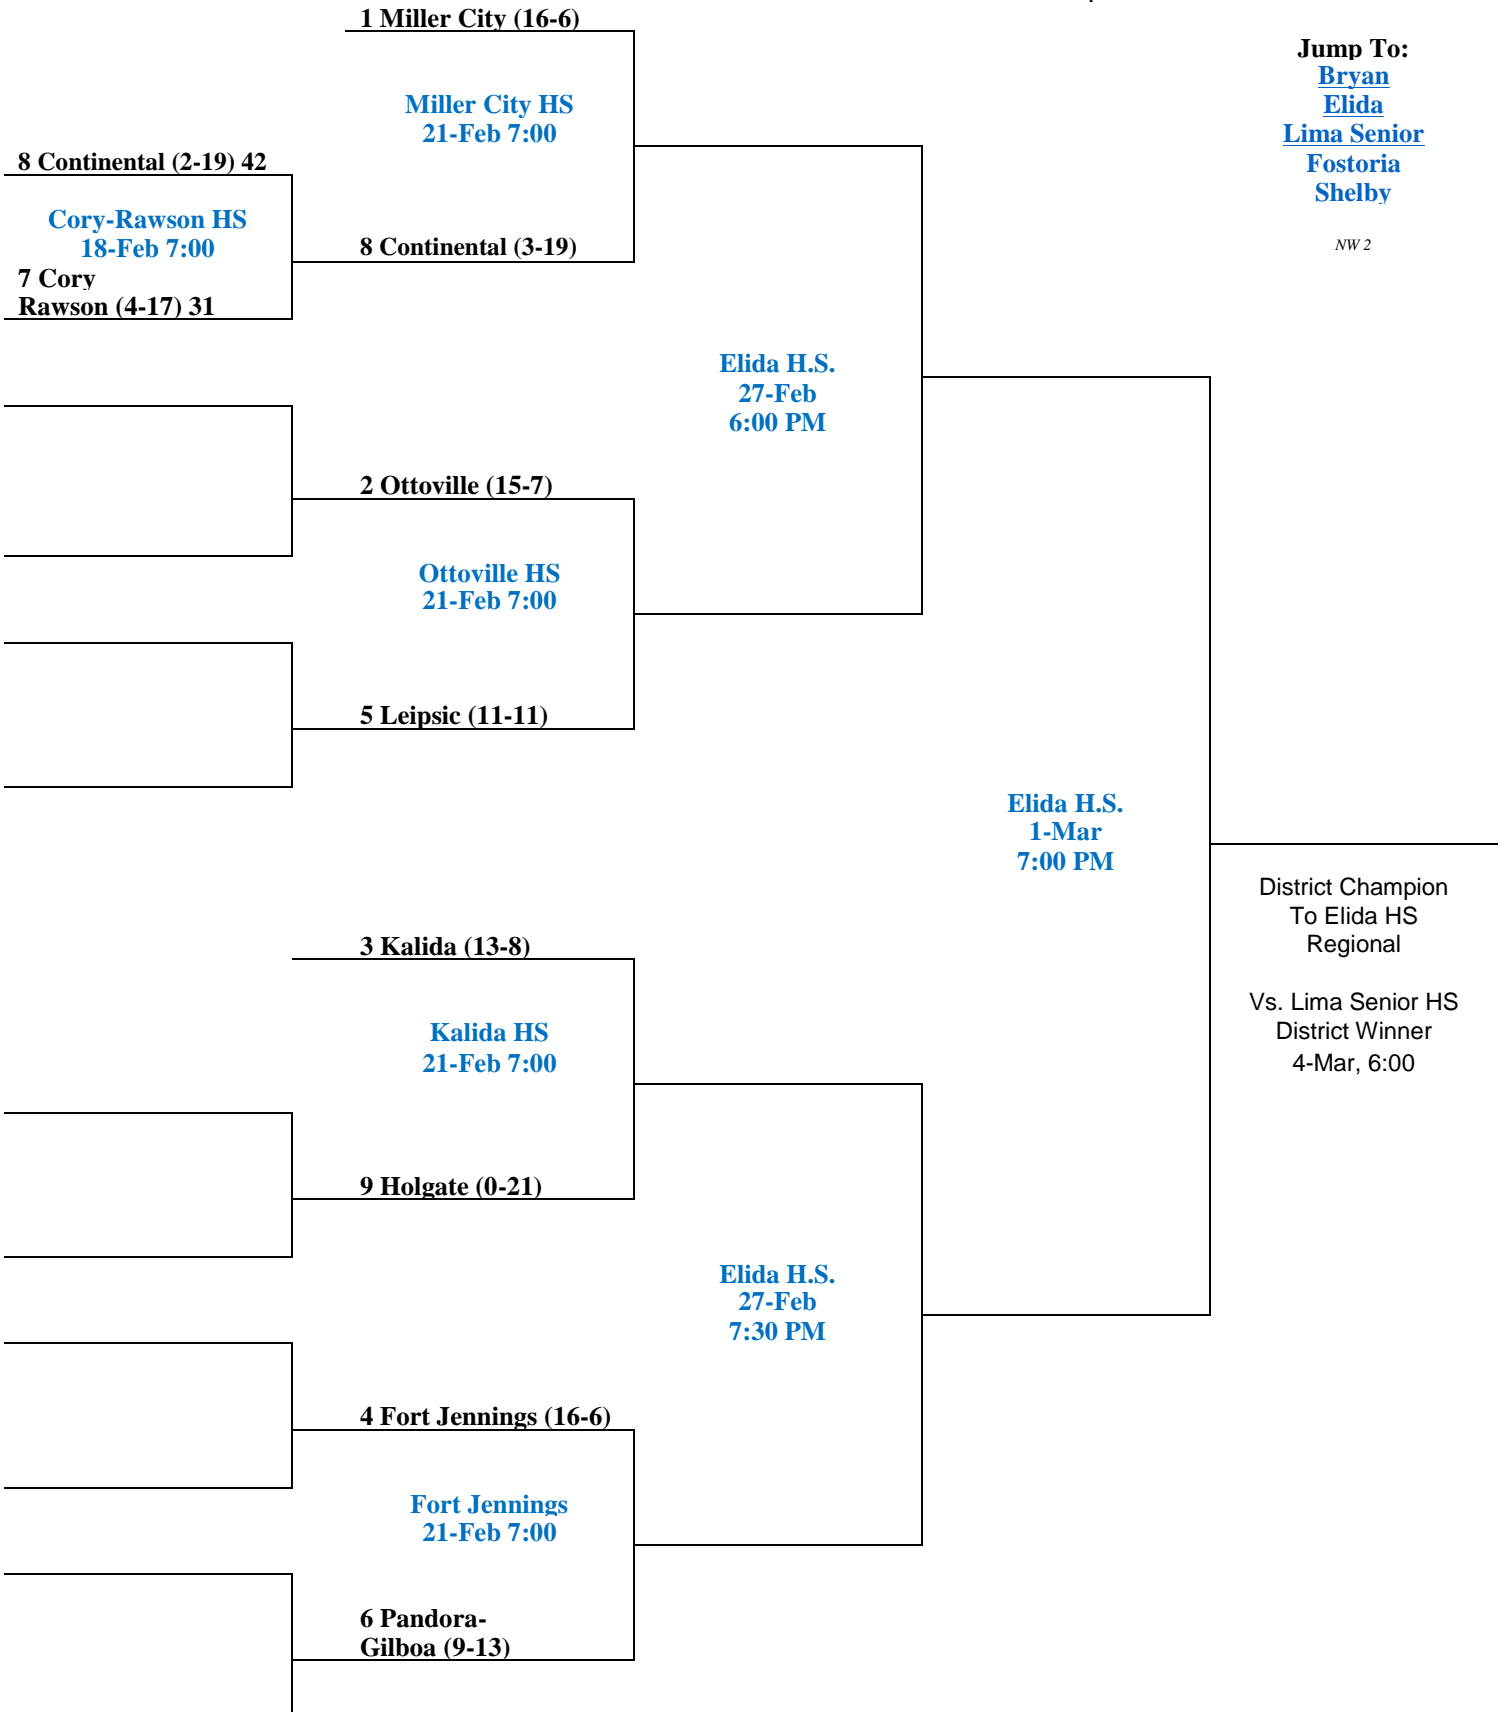

Sectional Semi-Final

Sectional Finals

District Semi-Finals

District Finals
[PDF View](#)

1
2025

Bryan Division 7 Dist.

Seed Number precedes team name

Jump To:
[Bryan](#)
[Elida](#)
[Lima Senior](#)
[Fostoria](#)
[Shelby](#)

NW 1

Sectional Semi-Final

Sectional Finals

District Semi-Finals

District Finals

2
2025

Elida Division 7 District

Seed Number precedes team name

Jump To:
[Bryan](#)
[Elida](#)
[Lima Senior](#)
[Fostoria](#)
[Shelby](#)

NW 2

Sectional Semi-Final

Sectional Finals

District Semi-Finals

District Finals

3
2025

Lima Sr. Division 7 Dist.

Seed Number precedes team name

Jump To:
[Bryan](#)
[Elida](#)
[Lima Senior](#)
[Fostoria](#)
[Shelby](#)

NW 3

Sectional Semi-Final

Sectional Finals

District Semi-Finals

District Finals

4
2025