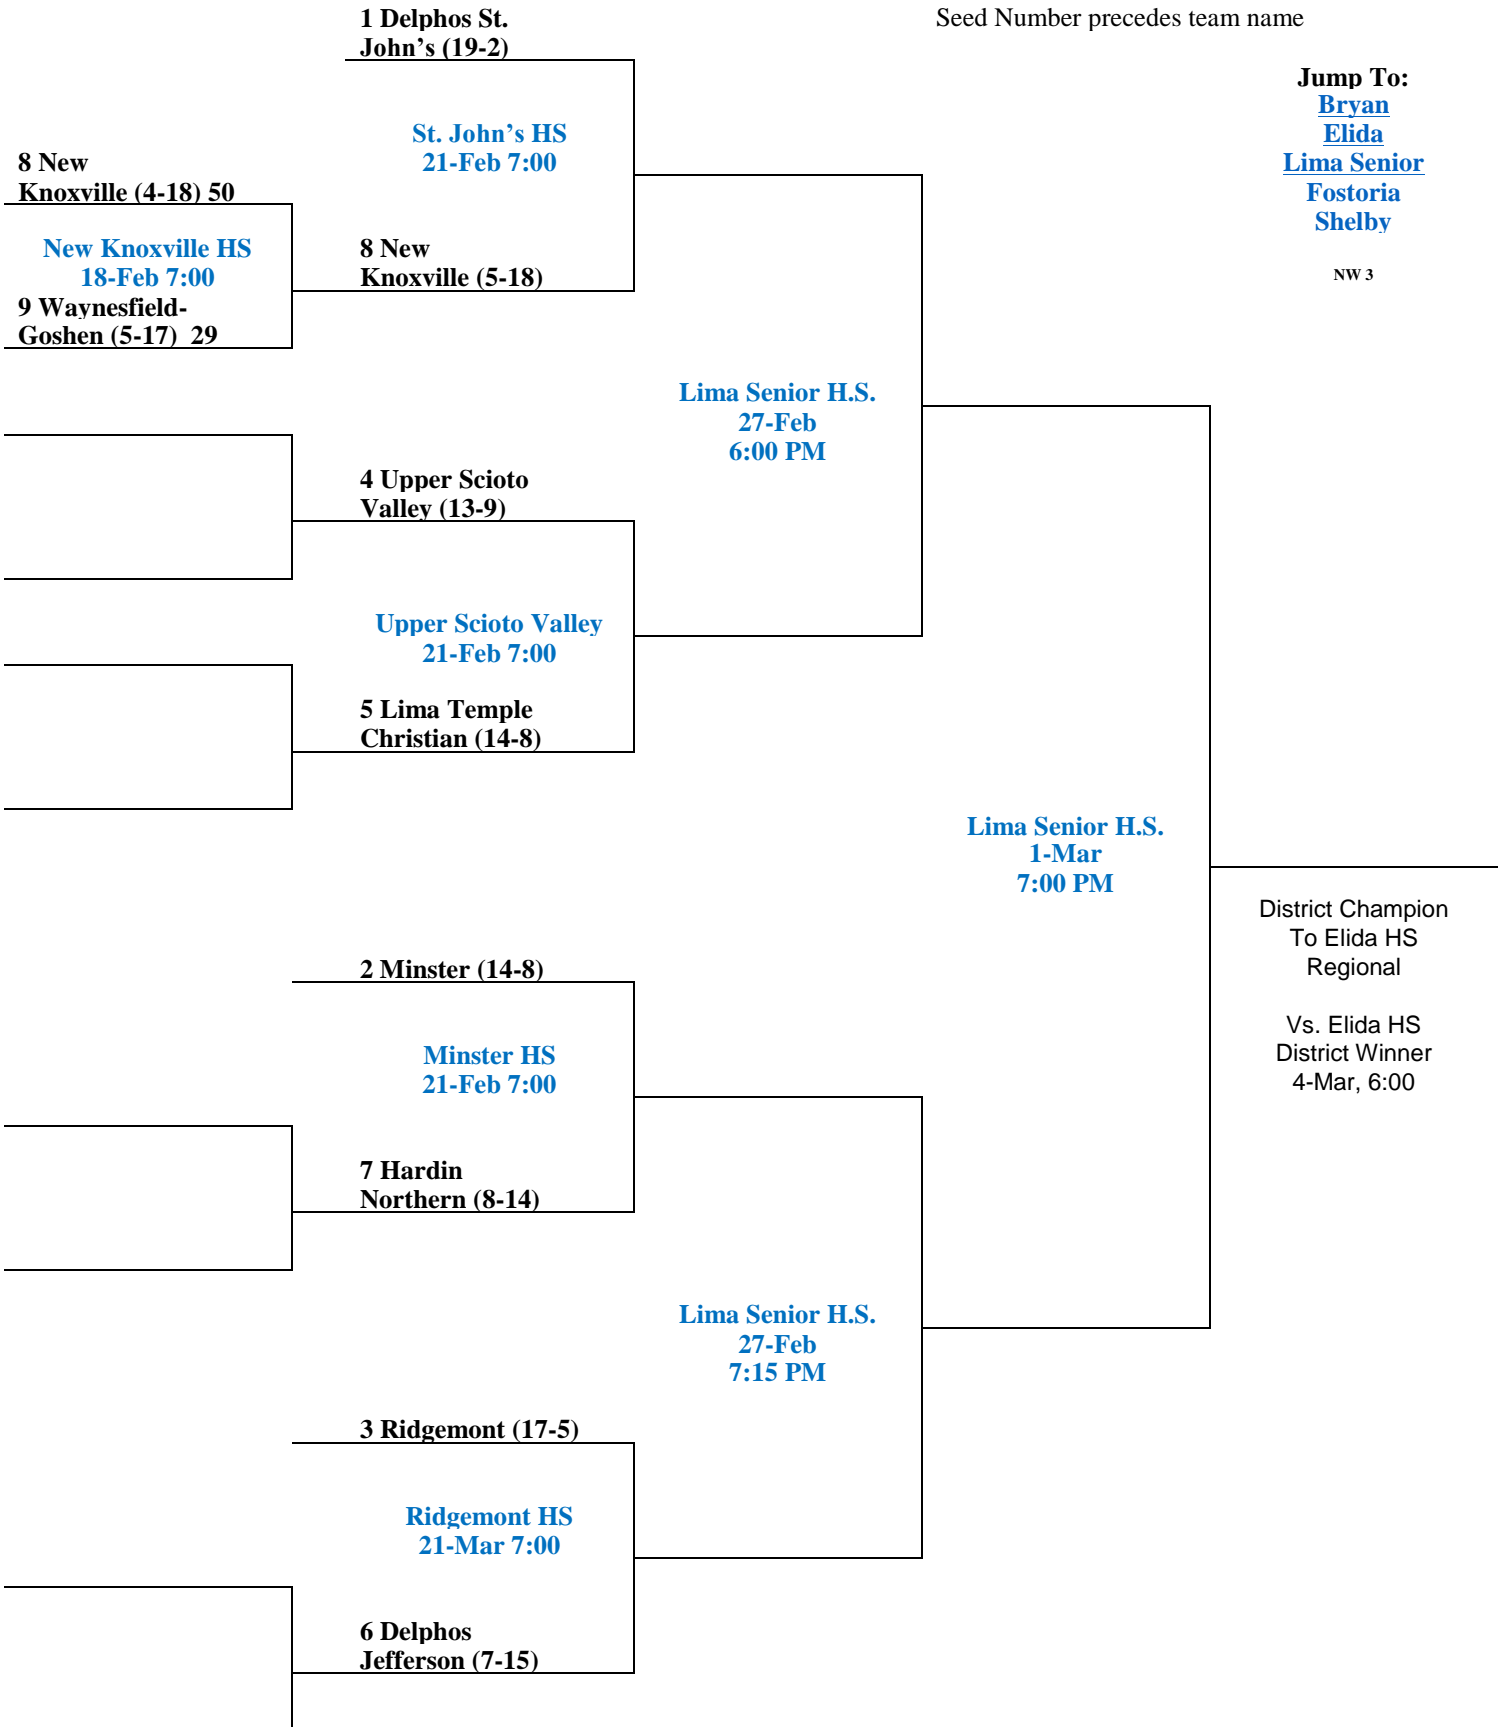

Sectional Semi-Final

Sectional Finals

District Semi-Finals

District Finals
[PDF View](#)

1
2025

Bryan Division 7 Dist.

Seed Number precedes team name

Jump To:
[Bryan](#)
[Elida](#)
[Lima Senior](#)
[Fostoria](#)
[Shelby](#)

Jump To:
[Bryan](#)
[Elida](#)
[Lima Senior](#)
[Fostoria](#)
[Shelby](#)

NW 2

Sectional Semi-Final

Sectional Finals

District Semi-Finals

District Finals

3
2025

Lima Sr. Division 7 Dist.

Seed Number precedes team name

Jump To:
[Bryan](#)
[Elida](#)
[Lima Senior](#)
[Fostoria](#)
[Shelby](#)

NW 3

Sectional Semi-Final

Sectional Finals

District Semi-Finals

District Finals

4
2025