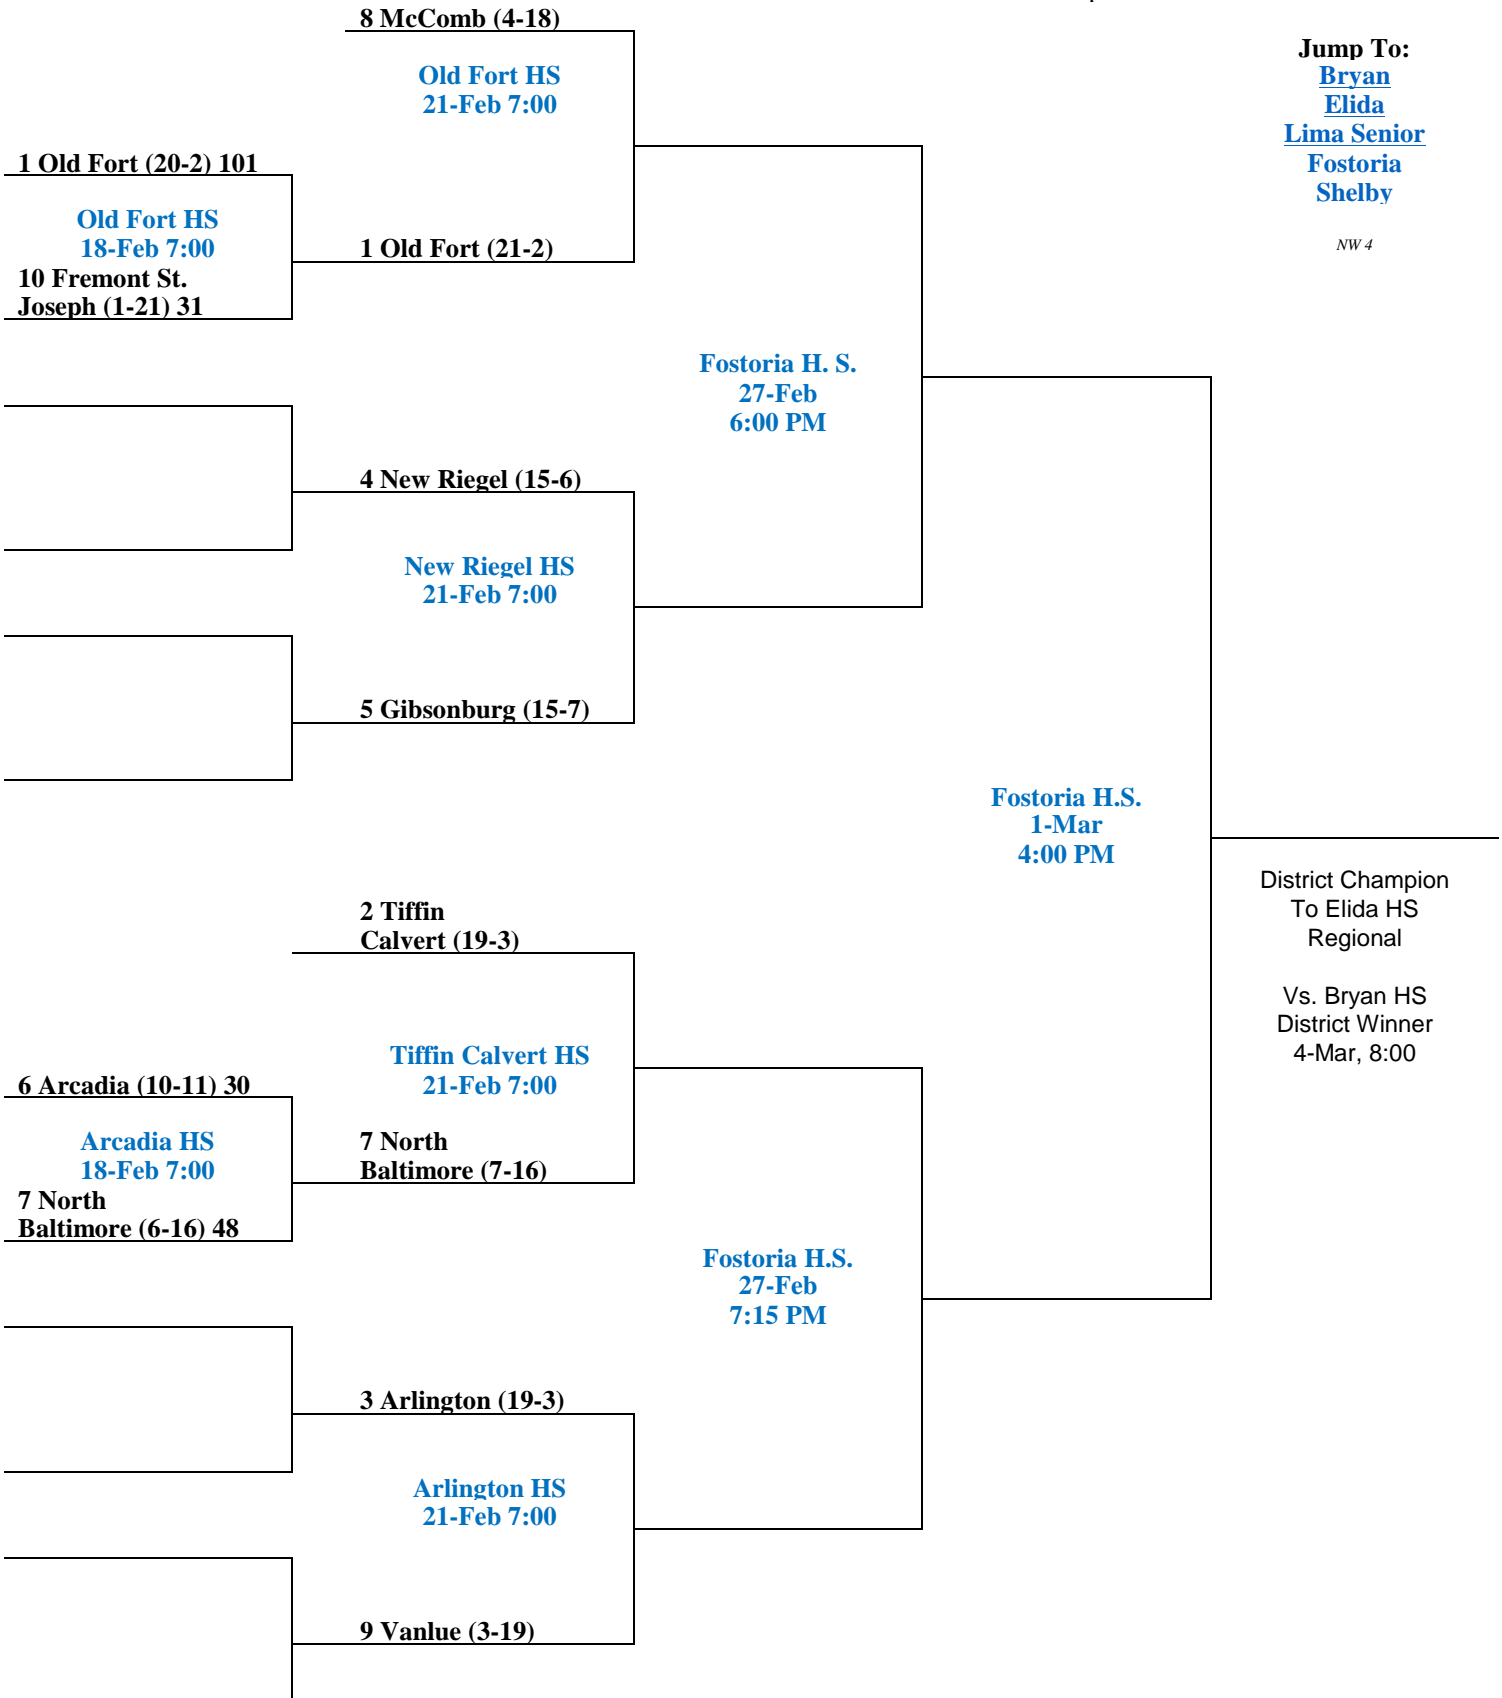

Sectional Semi-Final

Sectional Finals

District Semi-Finals

District Finals
[PDF View](#)

1
2025

Bryan Division 7 Dist.

Seed Number precedes team name

Jump To:
[Bryan](#)
[Elida](#)
[Lima Senior](#)
[Fostoria](#)
[Shelby](#)

Jump To:
[Bryan](#)
[Elida](#)
[Lima Senior](#)
[Fostoria](#)
[Shelby](#)

NW 2

Sectional Semi-Final

Sectional Finals

District Semi-Finals

District Finals

3
2025

Lima Sr. Division 7 Dist.

Seed Number precedes team name

Jump To:
[Bryan](#)
[Elida](#)
[Lima Senior](#)
[Fostoria](#)
[Shelby](#)

NW 3

Sectional Semi-Final

Sectional Finals

District Semi-Finals

District Finals

4
2025

Fostoria Division 7 Dist.

Seed Number precedes team name

Jump To:
[Bryan](#)
[Elida](#)
[Lima Senior](#)
[Fostoria](#)
[Shelby](#)

NW 4

Sectional Semi-Final

Sectional Finals

District Semi-Finals

District Finals