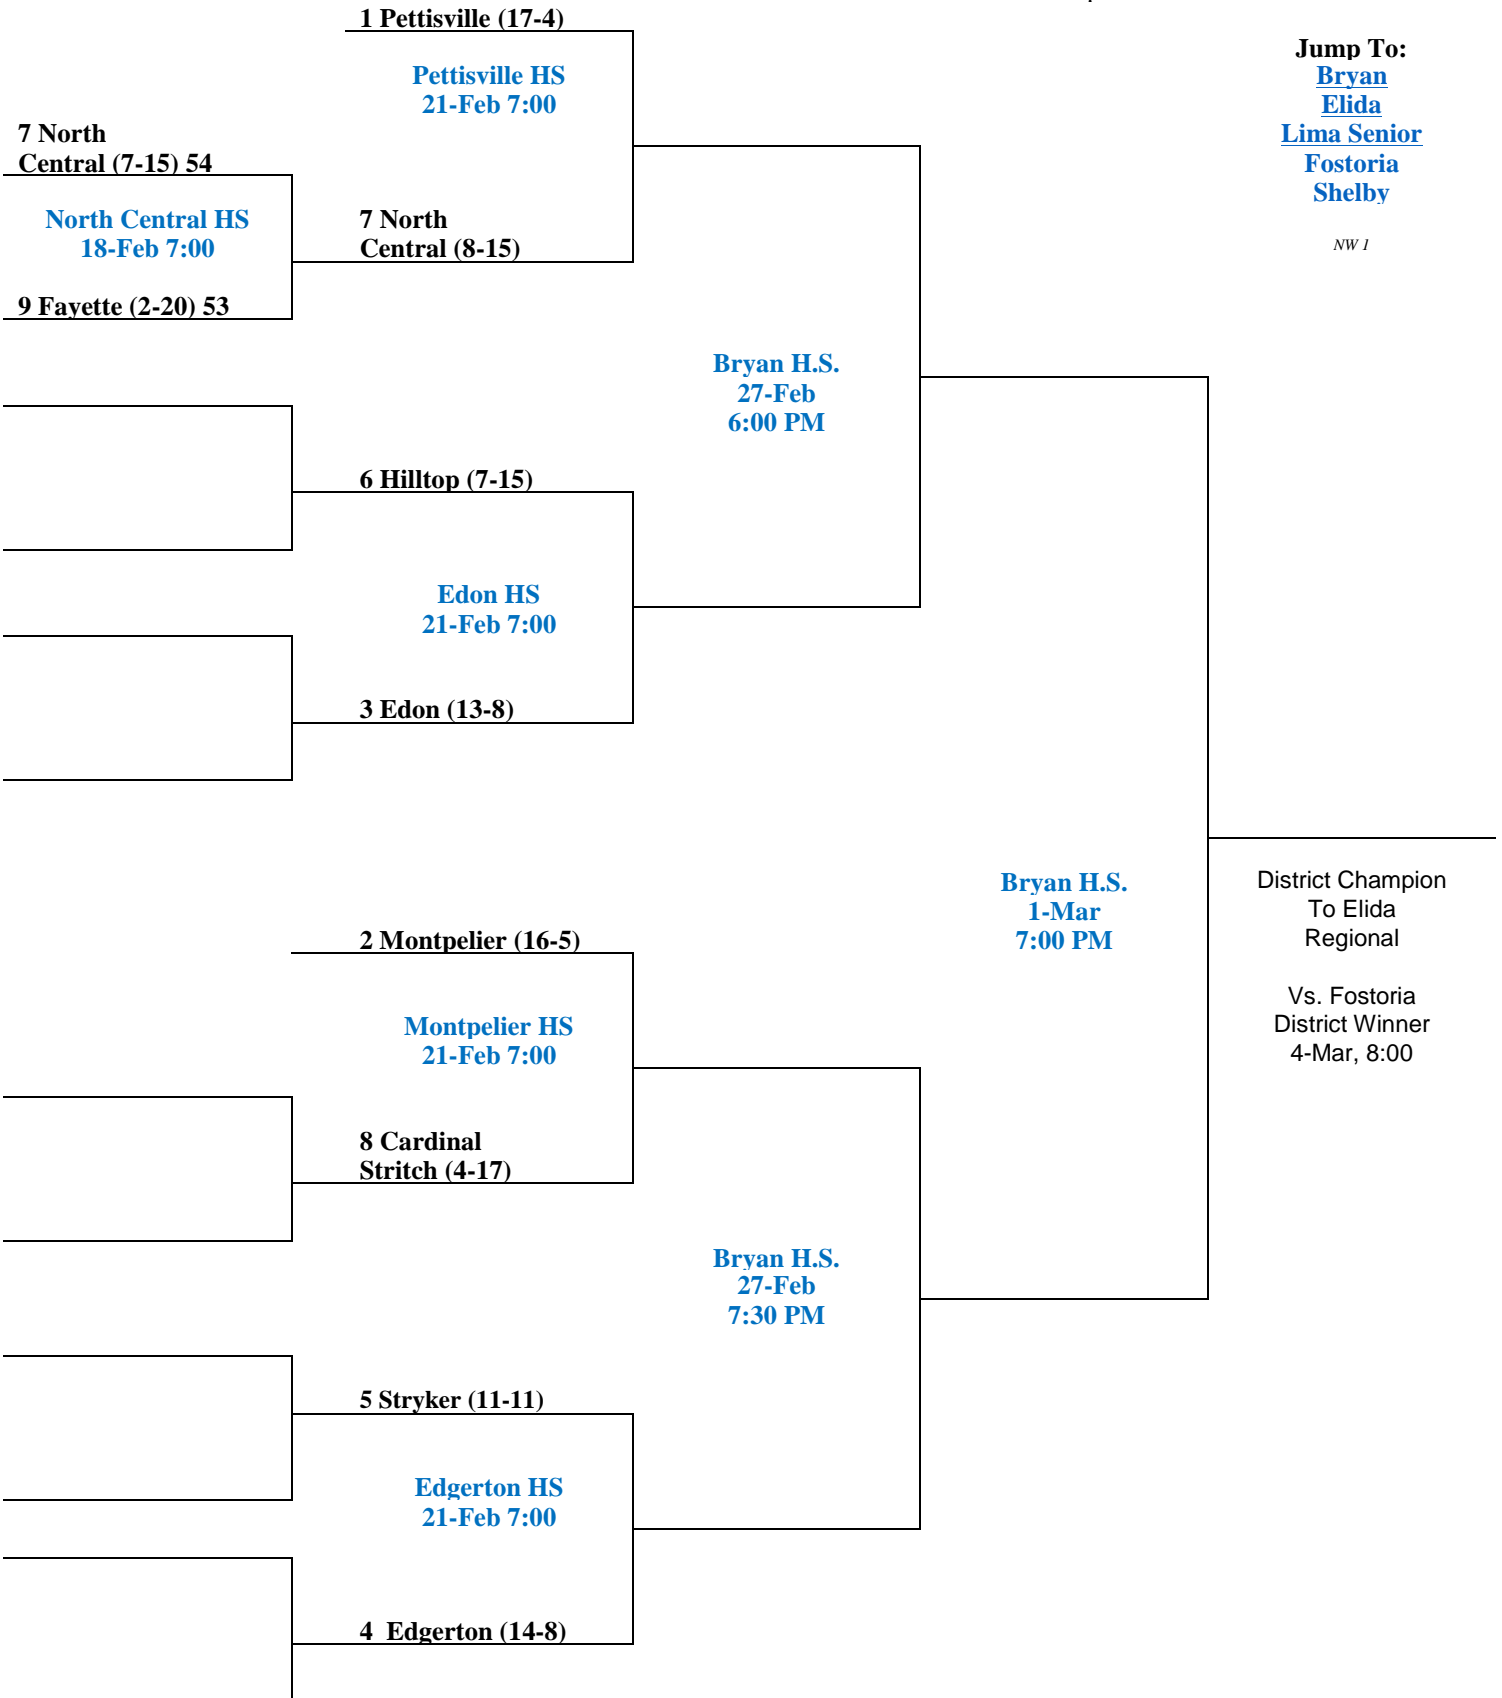

Sectional Semi-Final

Sectional Finals

District Semi-Finals

District Finals
[PDF View](#)

1
2025

Bryan Division 7 Dist.

Seed Number precedes team name

Jump To:
[Bryan](#)
[Elida](#)
[Lima Senior](#)
[Fostoria](#)
[Shelby](#)

NW 1

Sectional Semi-Final

Sectional Finals

District Semi-Finals

District Finals

2
2025

Elida Division 7 District

Seed Number precedes team name

Jump To:
[Bryan](#)
[Elida](#)
[Lima Senior](#)
[Fostoria](#)
[Shelby](#)

NW 2

Sectional Semi-Final

Sectional Finals

District Semi-Finals

District Finals

3
2025

Lima Sr. Division 7 Dist.