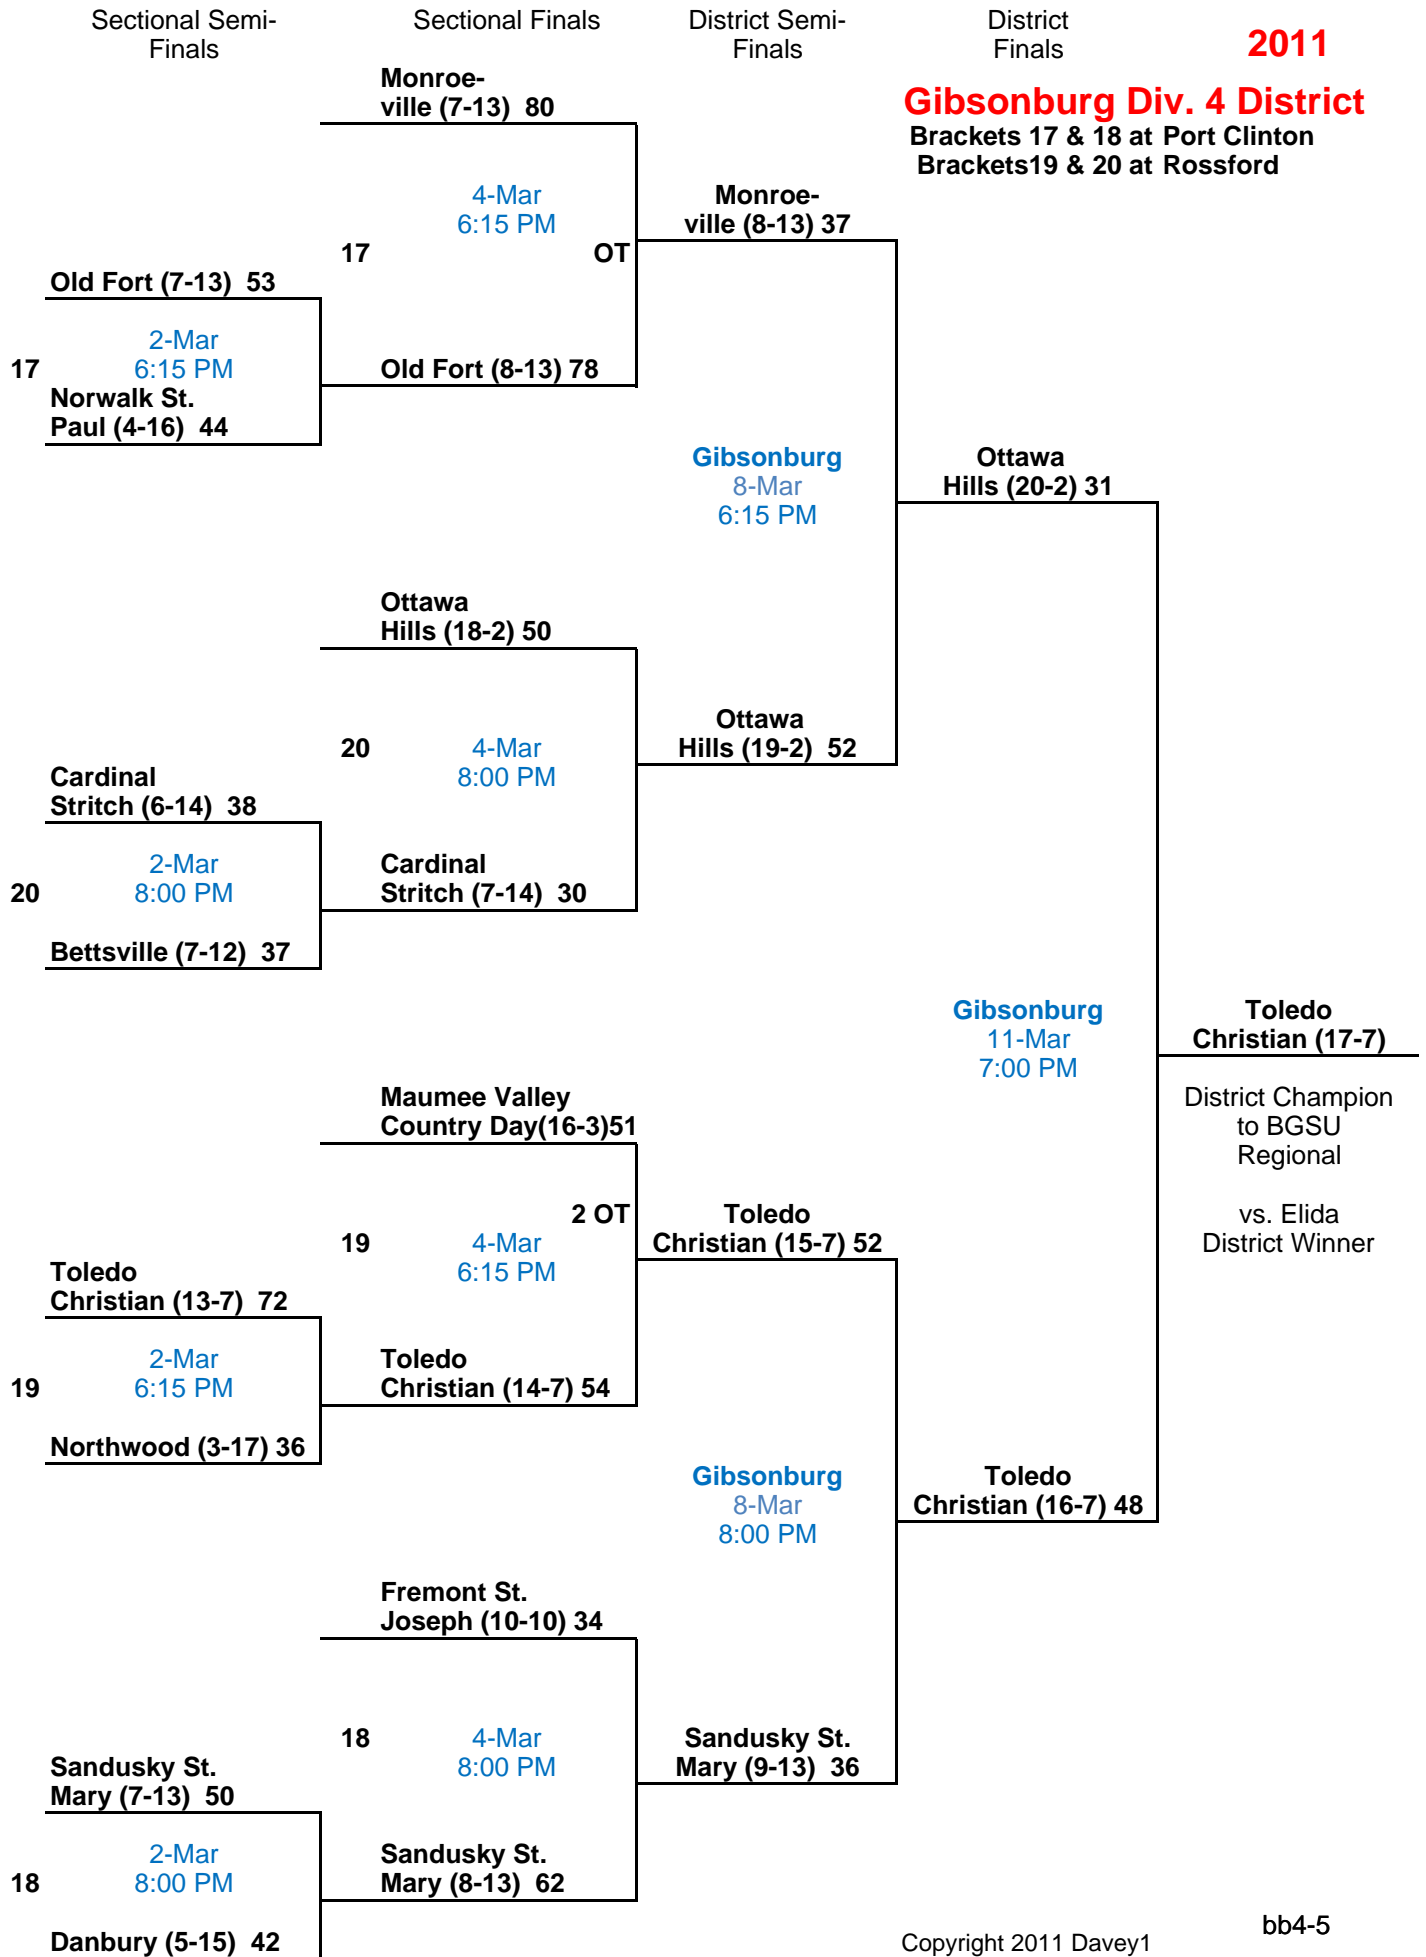

2011

Gibsonburg Div. 4 District

Brackets 17 & 18 at Port Clinton
Brackets 19 & 20 at Rossford