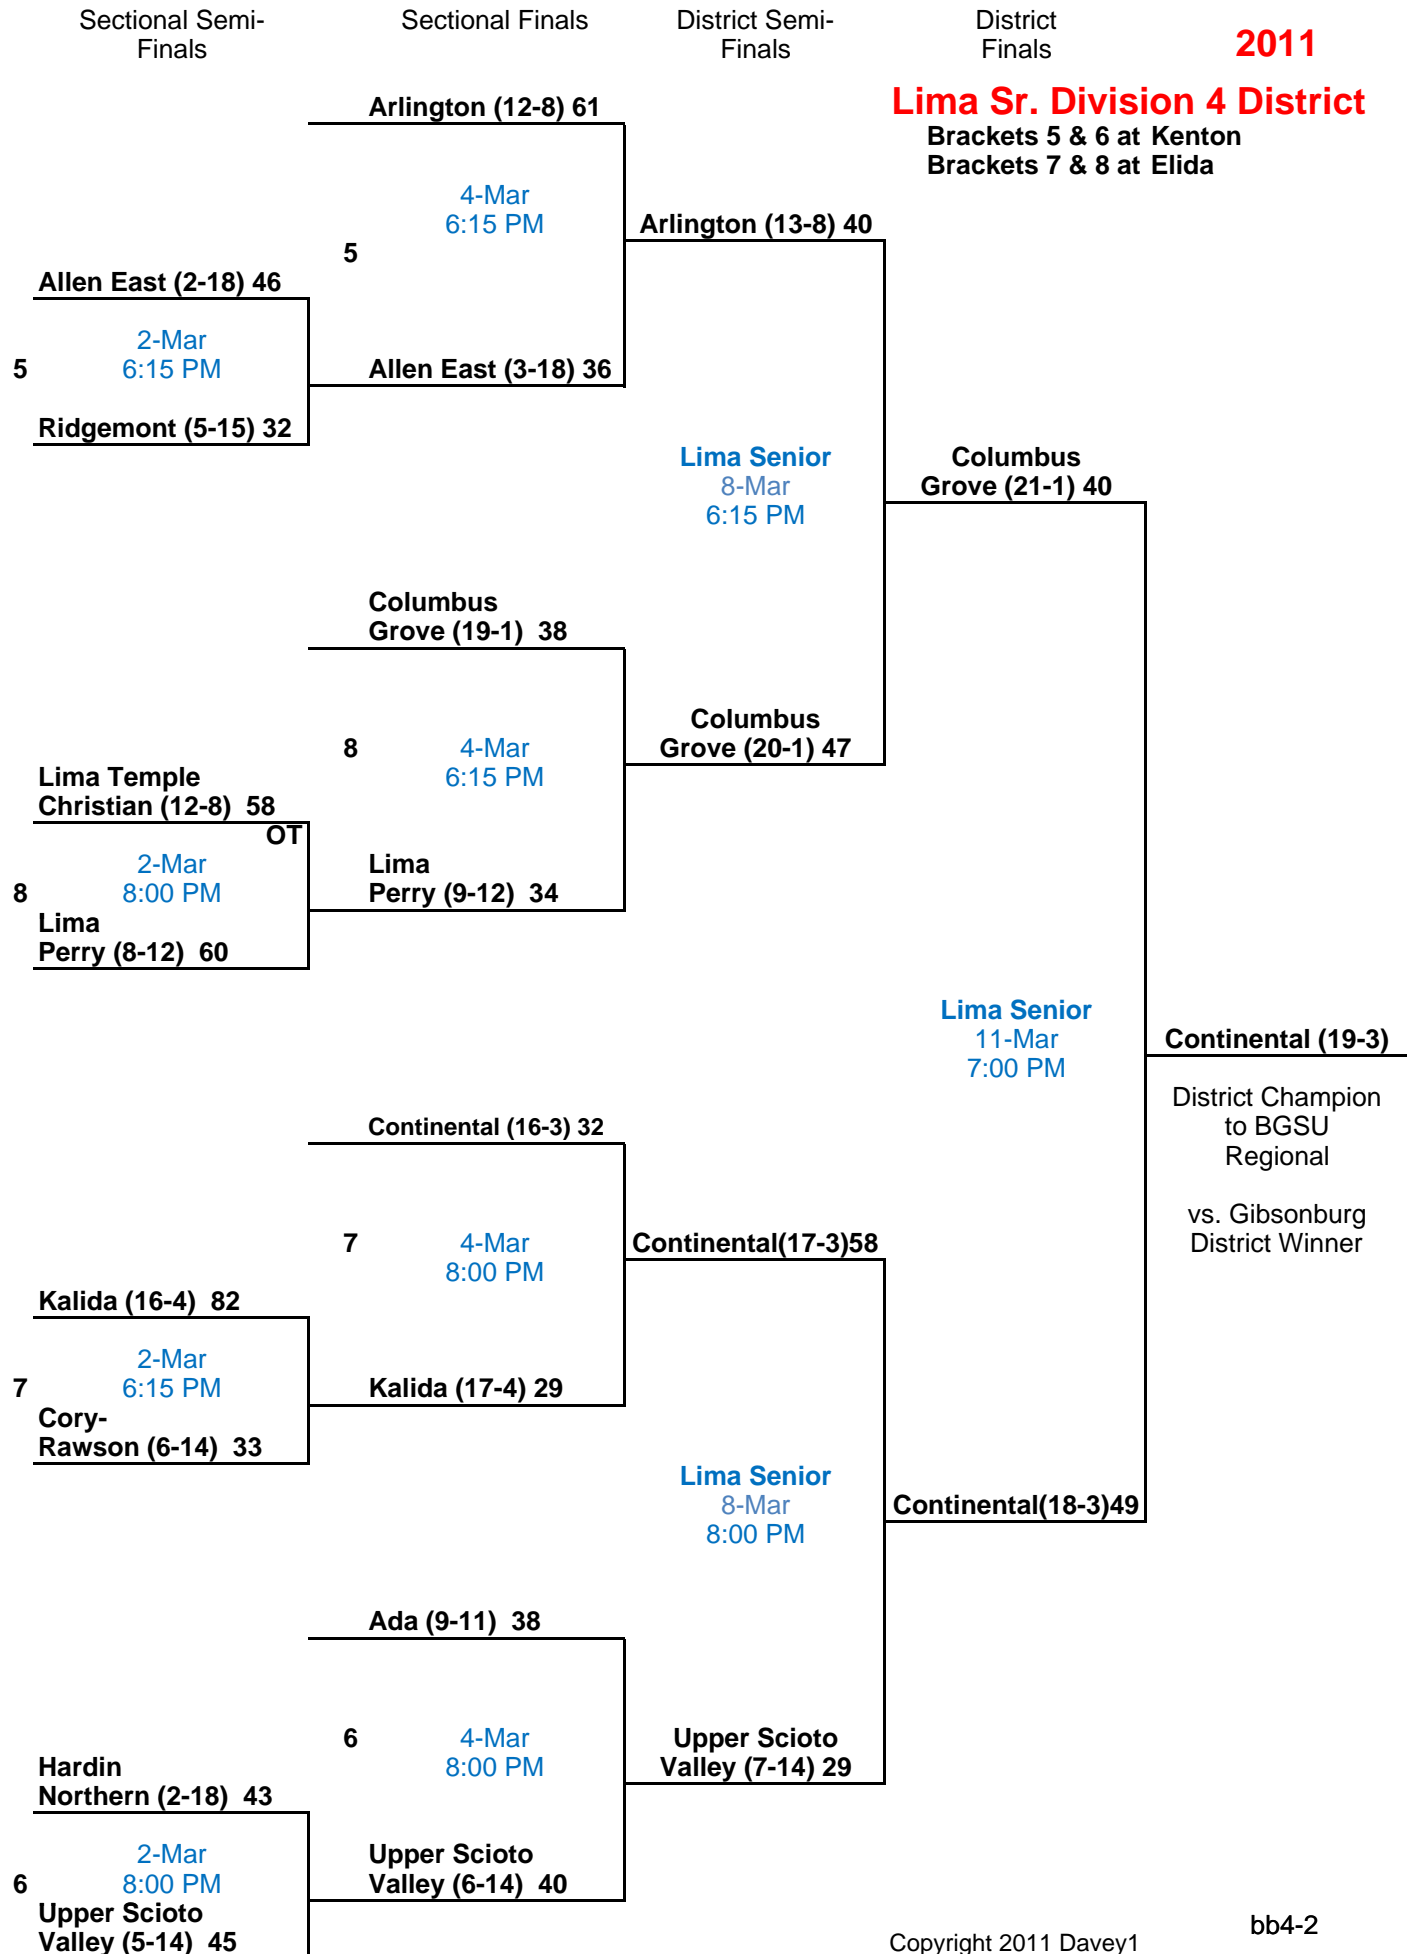

Sectional Semi-Finals

Sectional Finals

District Semi-Finals

District Finals

**BGSU Division 1 District**

Brackets 1 & 2 at Willard  
Brackets 3 & 4 at Liberty-Benton

Sectional Semi-Finals

Sectional Finals

2011

**ONU Division 2 District**  
 Brackets 9 & 10 at Lima Senior  
 Brackets 11 & 12 at Riverdale

2011

**Napoleon Division 3 Dist.**  
 Brackets 1 & 2 at Defiance  
 Brackets 3 & 4 at Toledo Whitmer

2011

2011

**Mansfield Division 3 Dist.**  
 Brackets 9 & 10 at Lexington  
 Brackets 11 & 12 at Norwalk

2011

**Wapakoneta Division 4**

Brackets 1 & 2 at Coldwater  
Brackets 3 & 4 at Van Wert

2011

**Lima Sr. Division 4 District**

Brackets 5 & 6 at Kenton  
Brackets 7 & 8 at Elida

2011

**Napoleon Division 4 Dist.**

Brackets 9 & 10 at Bryan  
Brackets 11 & 12 at Hicksville

2011

**Liberty-Benton Division 4**  
 Brackets 13 & 14 at Ottawa-Glandorf  
 Brackets 15 & 16 at Fostoria