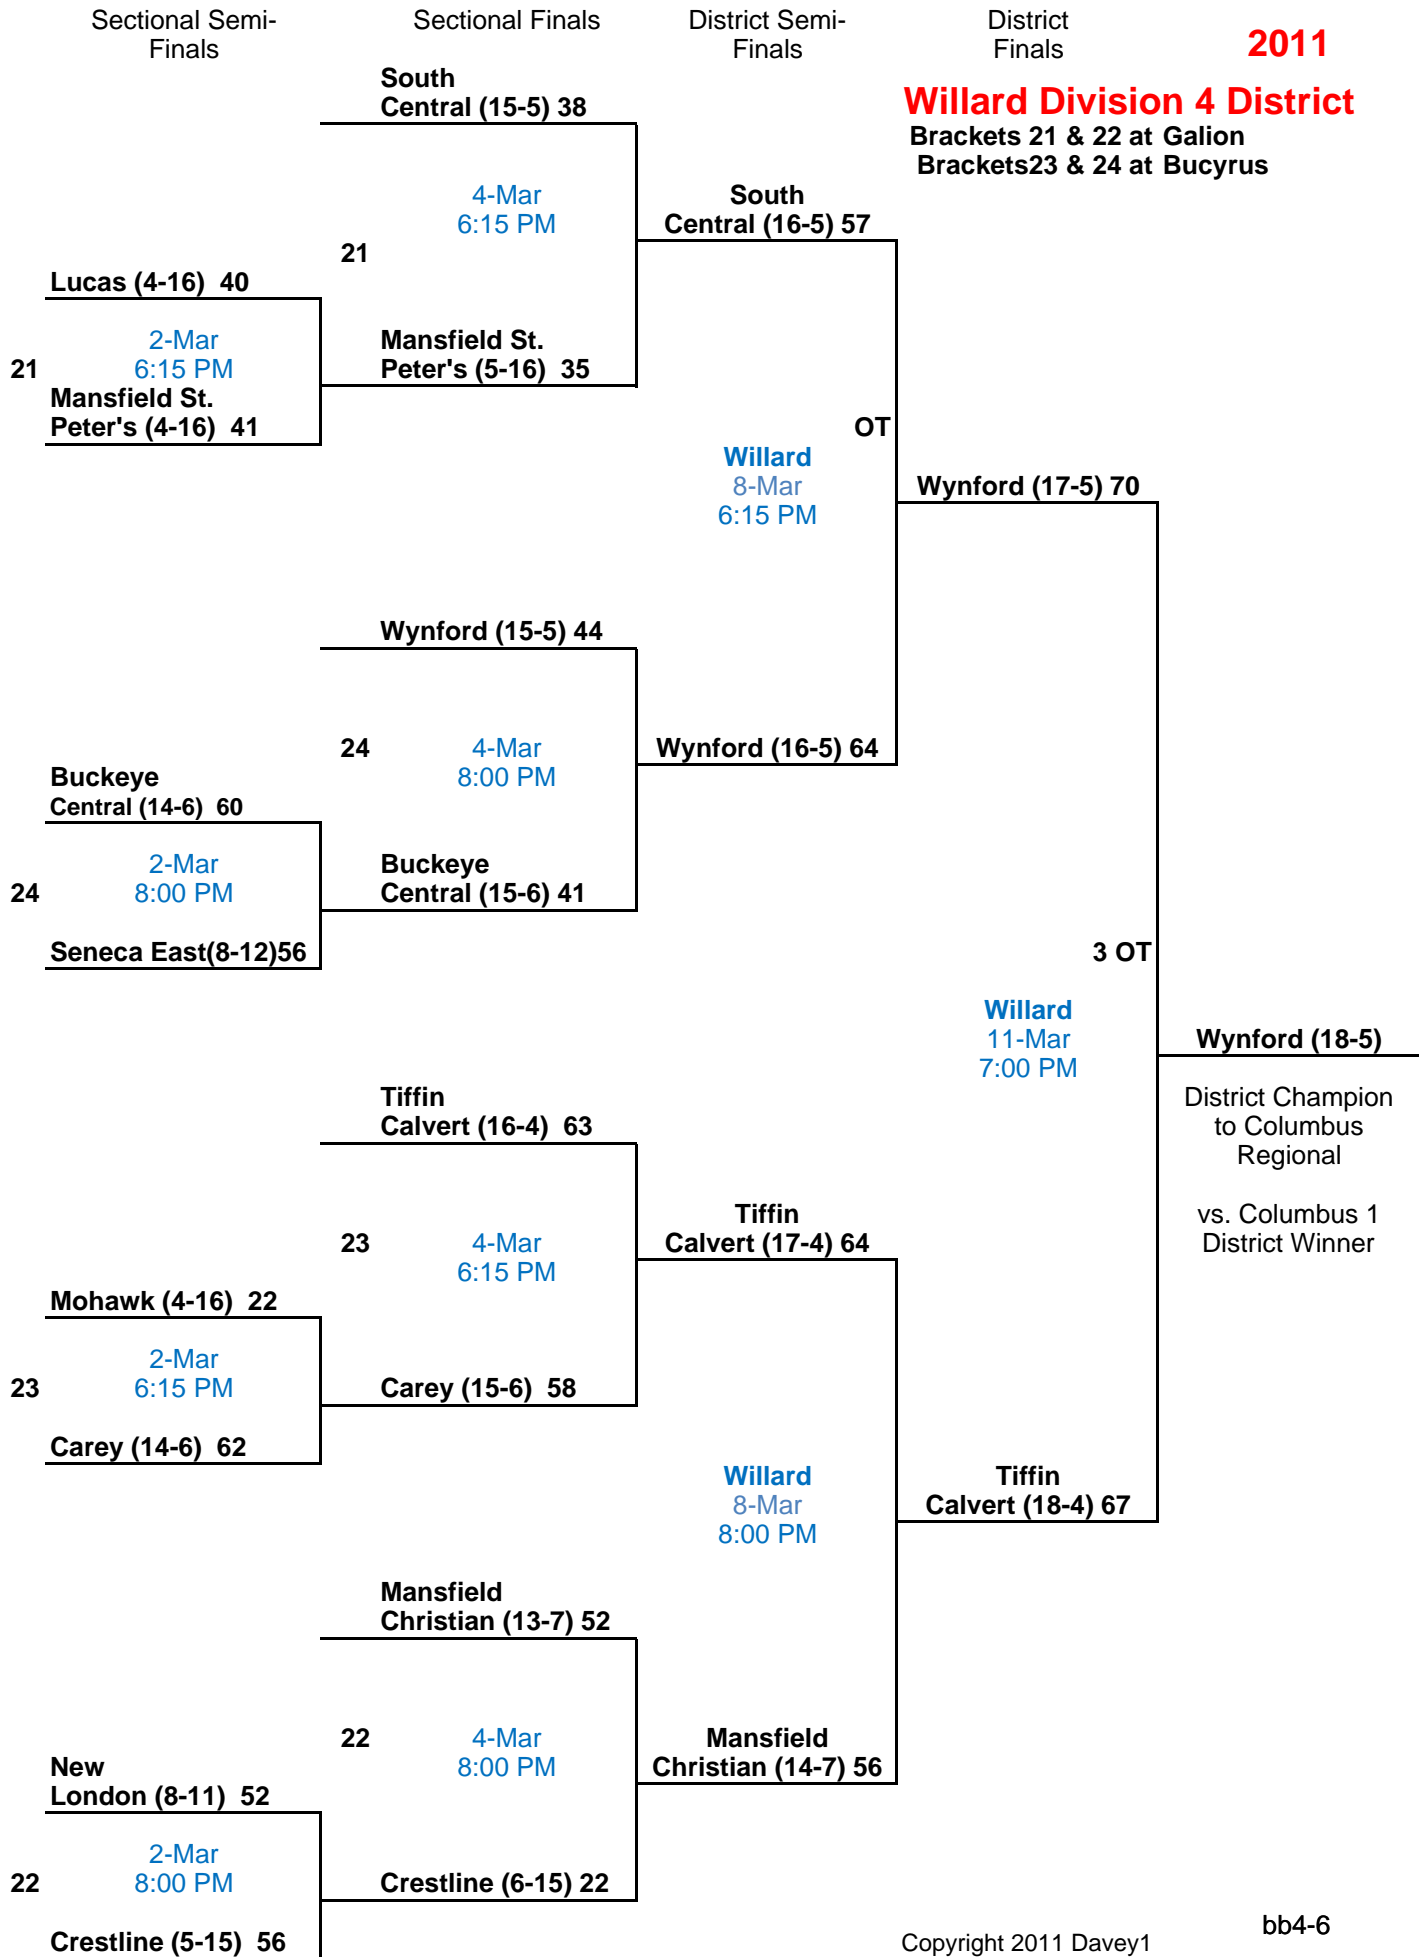

Sectional Semi-Finals

Sectional Finals

District Semi-Finals

District Finals

**BGSU Division 1 District**

Brackets 1 & 2 at Willard  
Brackets 3 & 4 at Liberty-Benton

Sectional Semi-Finals

Sectional Finals

Brackets 5 & 6 at Kenton  
Brackets 7 & 8 at Elida

2011

**Napoleon Division 4 Dist.**

Brackets 9 & 10 at Bryan  
Brackets 11 & 12 at Hicksville

2011

**Liberty-Benton Division 4**  
 Brackets 13 & 14 at Ottawa-Glandorf  
 Brackets 15 & 16 at Fostoria

2011

**Gibsonburg Div. 4 District**

Brackets 17 & 18 at Port Clinton  
Brackets 19 & 20 at Rossford

2011

**Willard Division 4 District**

Brackets 21 & 22 at Galion  
Brackets 23 & 24 at Bucyrus