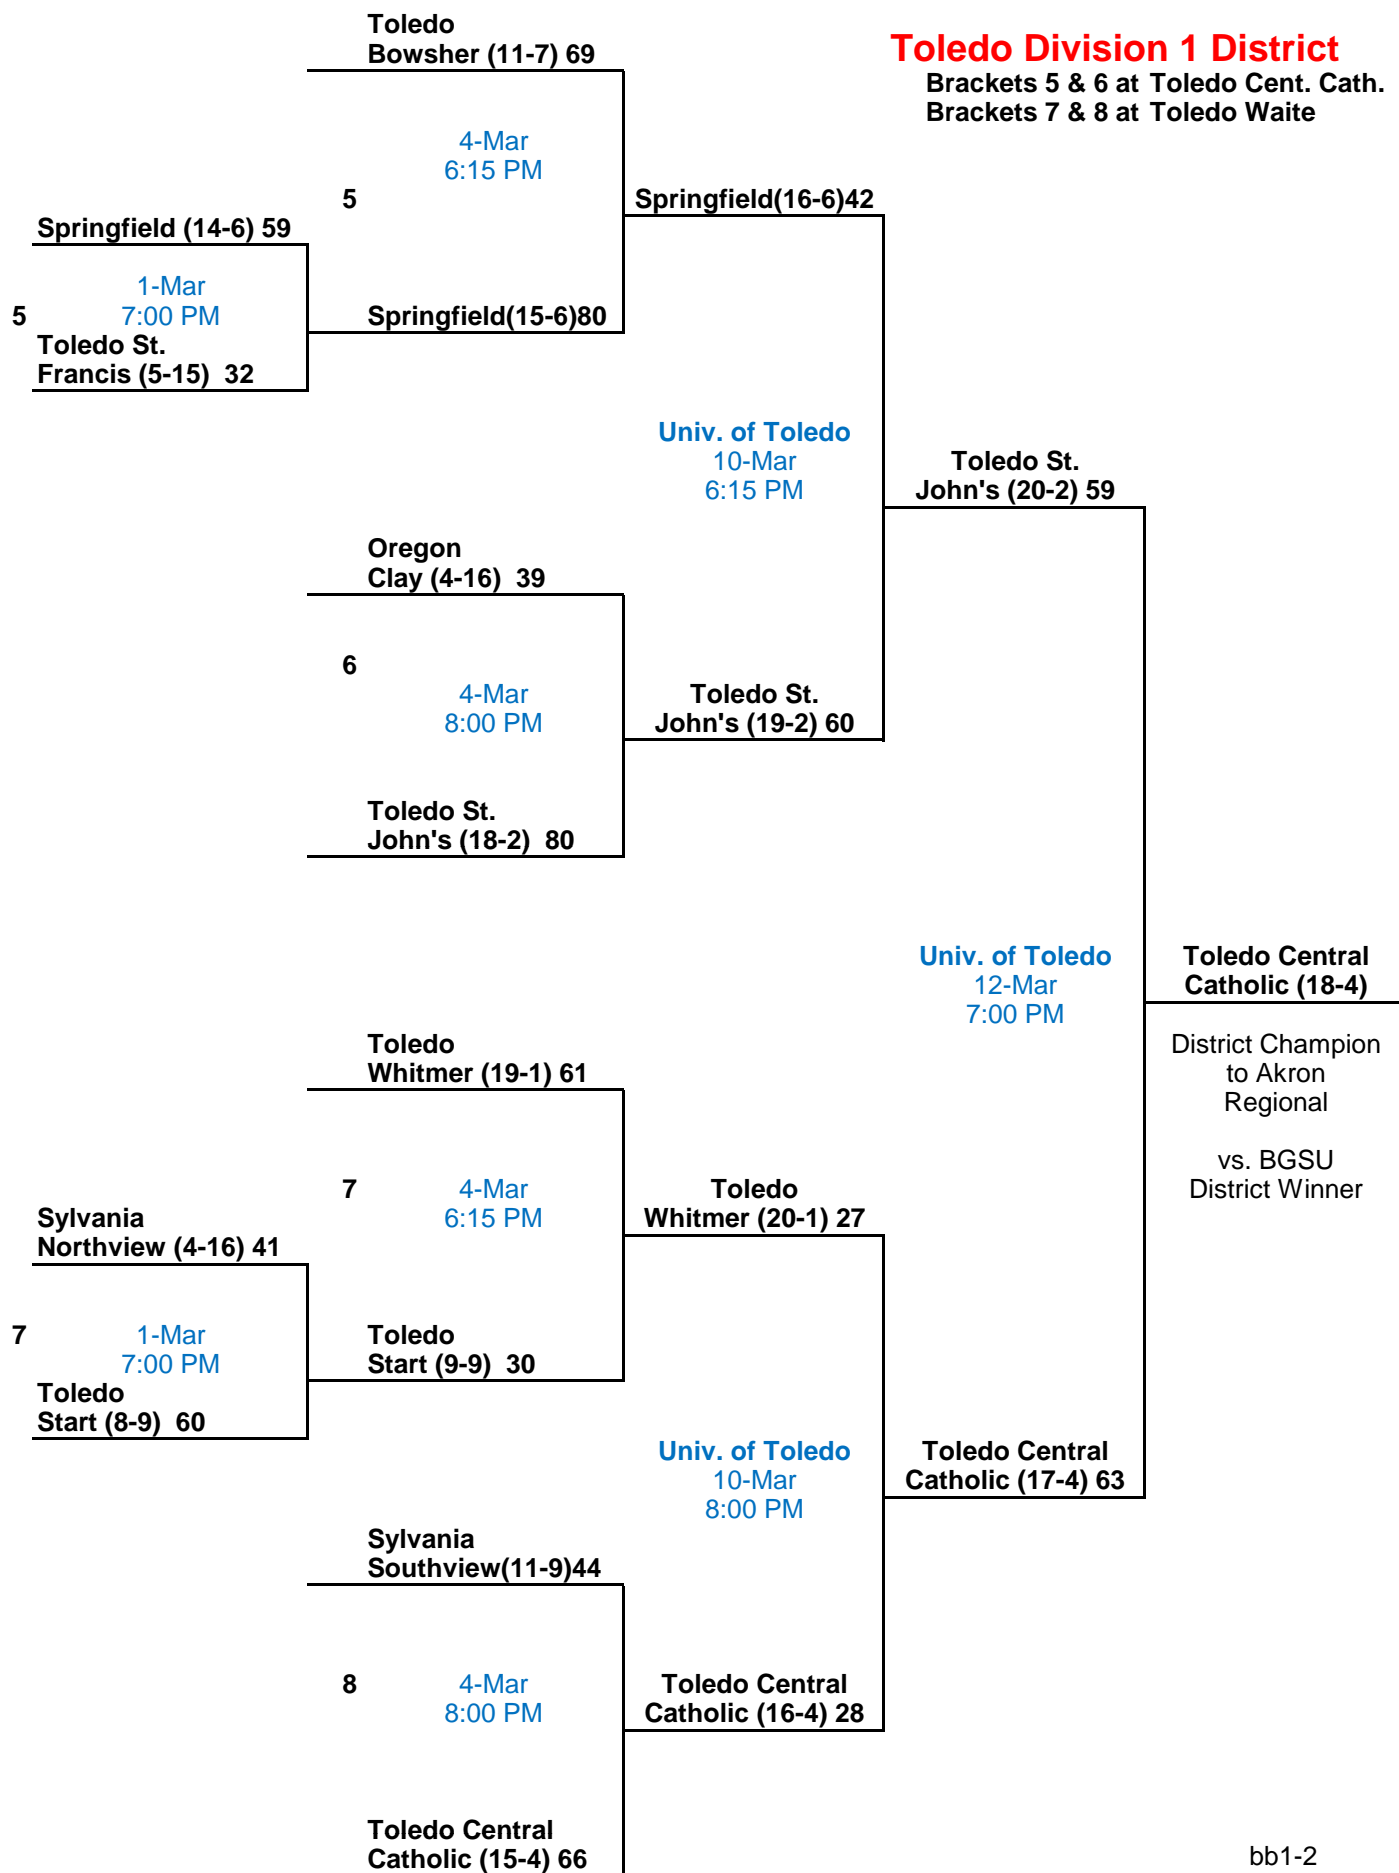

Sectional Semi-Finals

Sectional Finals

District Semi-Finals

District Finals

**BGSU Division 1 District**

Brackets 1 & 2 at Willard  
Brackets 3 & 4 at Liberty-Benton

Sectional Semi-Finals

Sectional Finals

District Semi-Finals

District Finals

2011

**Toledo Division 1 District**

Brackets 5 & 6 at Toledo Cent. Cath.  
Brackets 7 & 8 at Toledo Waite

2011

**BGSU Division 2 District**

Brackets 1 & 2 at Oregon Clay  
Brackets 3 & 4 at Swanton

2011

**ONU Division 2 District**  
 Brackets 9 & 10 at Lima Senior  
 Brackets 11 & 12 at Riverdale

2011

**Napoleon Division 3 Dist.**  
 Brackets 1 & 2 at Defiance  
 Brackets 3 & 4 at Toledo Whitmer

2011