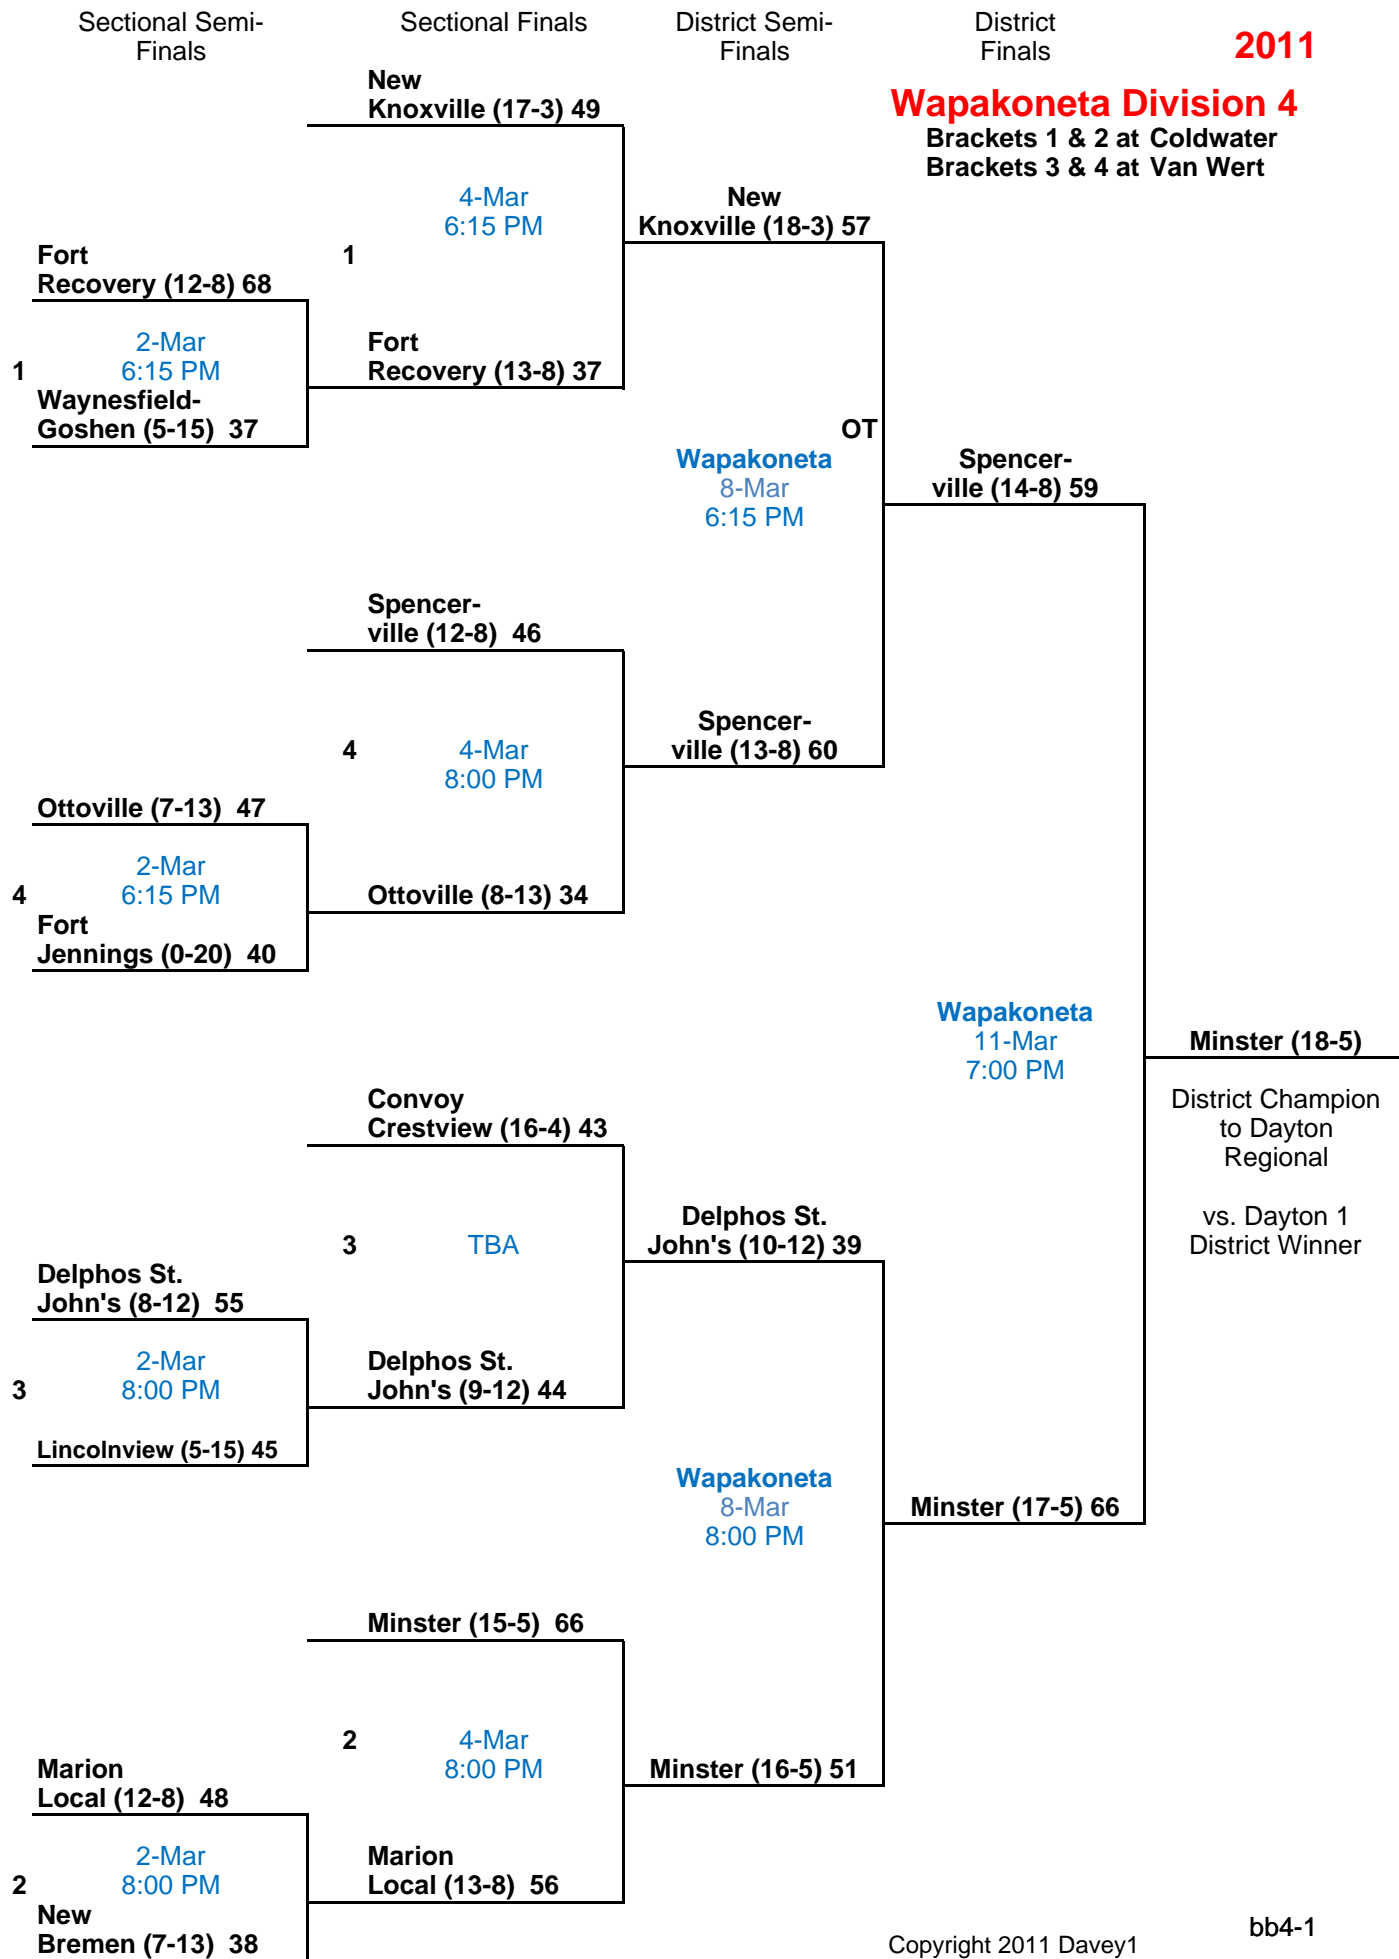

Sectional Semi-Finals

Sectional Finals

District Semi-Finals

District Finals

**BGSU Division 1 District**

Brackets 1 & 2 at Willard  
Brackets 3 & 4 at Liberty-Benton

Sectional Semi-Finals

Sectional Finals

2011

**ONU Division 2 District**  
 Brackets 9 & 10 at Lima Senior  
 Brackets 11 & 12 at Riverdale

2011

**Napoleon Division 3 Dist.**  
 Brackets 1 & 2 at Defiance  
 Brackets 3 & 4 at Toledo Whitmer

2011

2011

**Mansfield Division 3 Dist.**  
 Brackets 9 & 10 at Lexington  
 Brackets 11 & 12 at Norwalk

2011

**Wapakoneta Division 4**

Brackets 1 & 2 at Coldwater  
Brackets 3 & 4 at Van Wert

2011

**Lima Sr. Division 4 District**

Brackets 5 & 6 at Kenton  
Brackets 7 & 8 at Elida

2011

**Napoleon Division 4 Dist.**

Brackets 9 & 10 at Bryan  
Brackets 11 & 12 at Hicksville

2011

**Liberty-Benton Division 4**  
 Brackets 13 & 14 at Ottawa-Glandorf  
 Brackets 15 & 16 at Fostoria