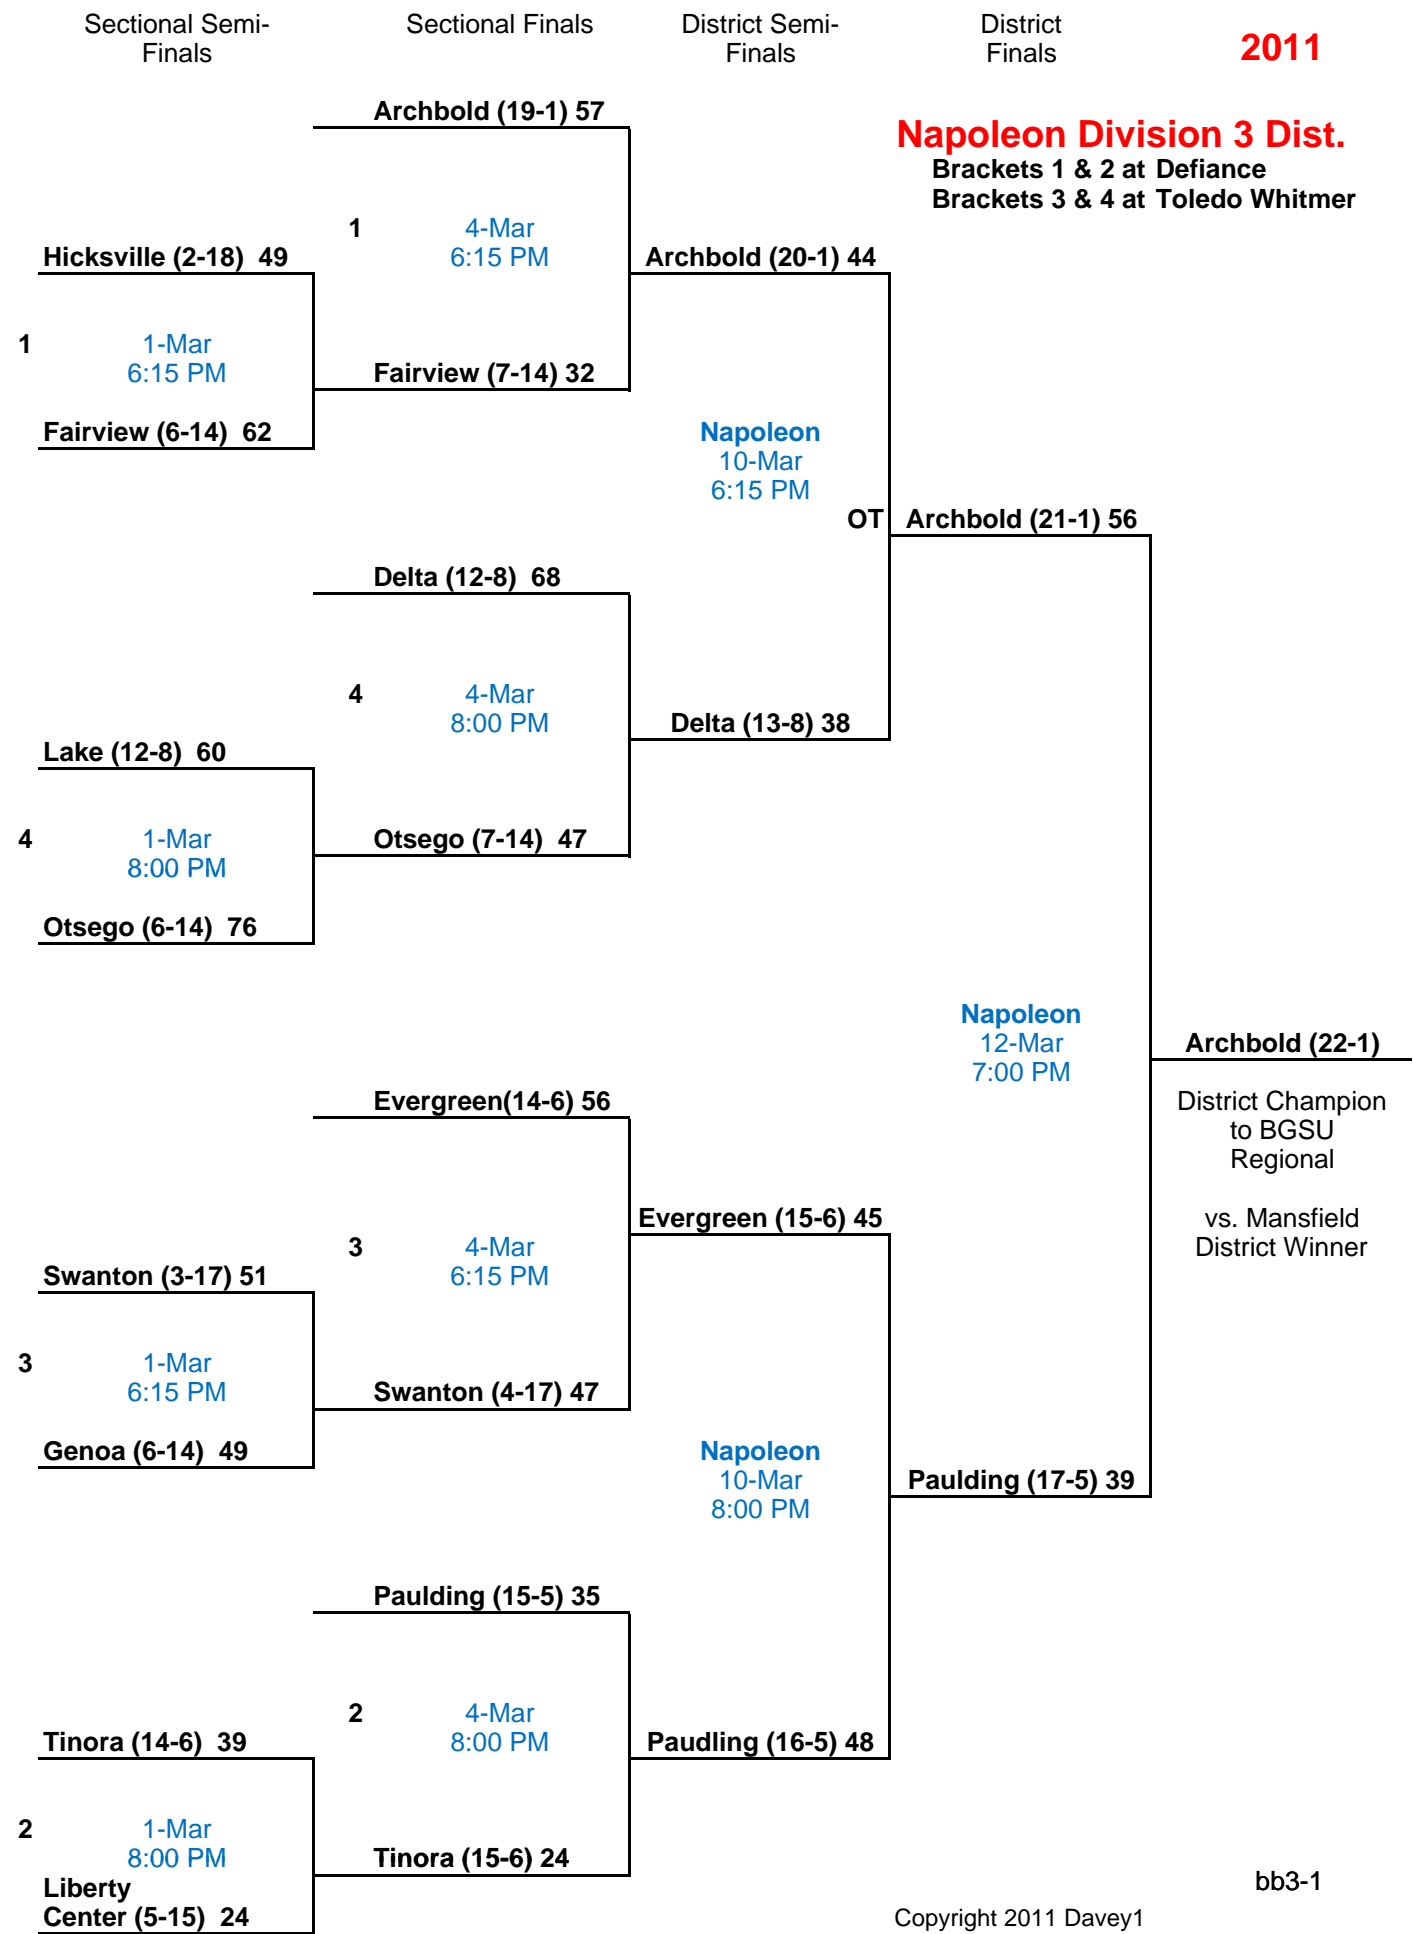

Sectional Semi-Finals

Sectional Finals

District Semi-Finals

District Finals

**BGSU Division 1 District**

Brackets 1 & 2 at Willard  
Brackets 3 & 4 at Liberty-Benton

Sectional Semi-Finals

Sectional Finals

District Semi-Finals

District Finals

2011

**Toledo Division 1 District**

Brackets 5 & 6 at Toledo Cent. Cath.  
Brackets 7 & 8 at Toledo Waite

2011

**BGSU Division 2 District**

Brackets 1 & 2 at Oregon Clay  
Brackets 3 & 4 at Swanton

2011

**ONU Division 2 District**  
 Brackets 9 & 10 at Lima Senior  
 Brackets 11 & 12 at Riverdale

2011

**Napoleon Division 3 Dist.**  
 Brackets 1 & 2 at Defiance  
 Brackets 3 & 4 at Toledo Whitmer

2011