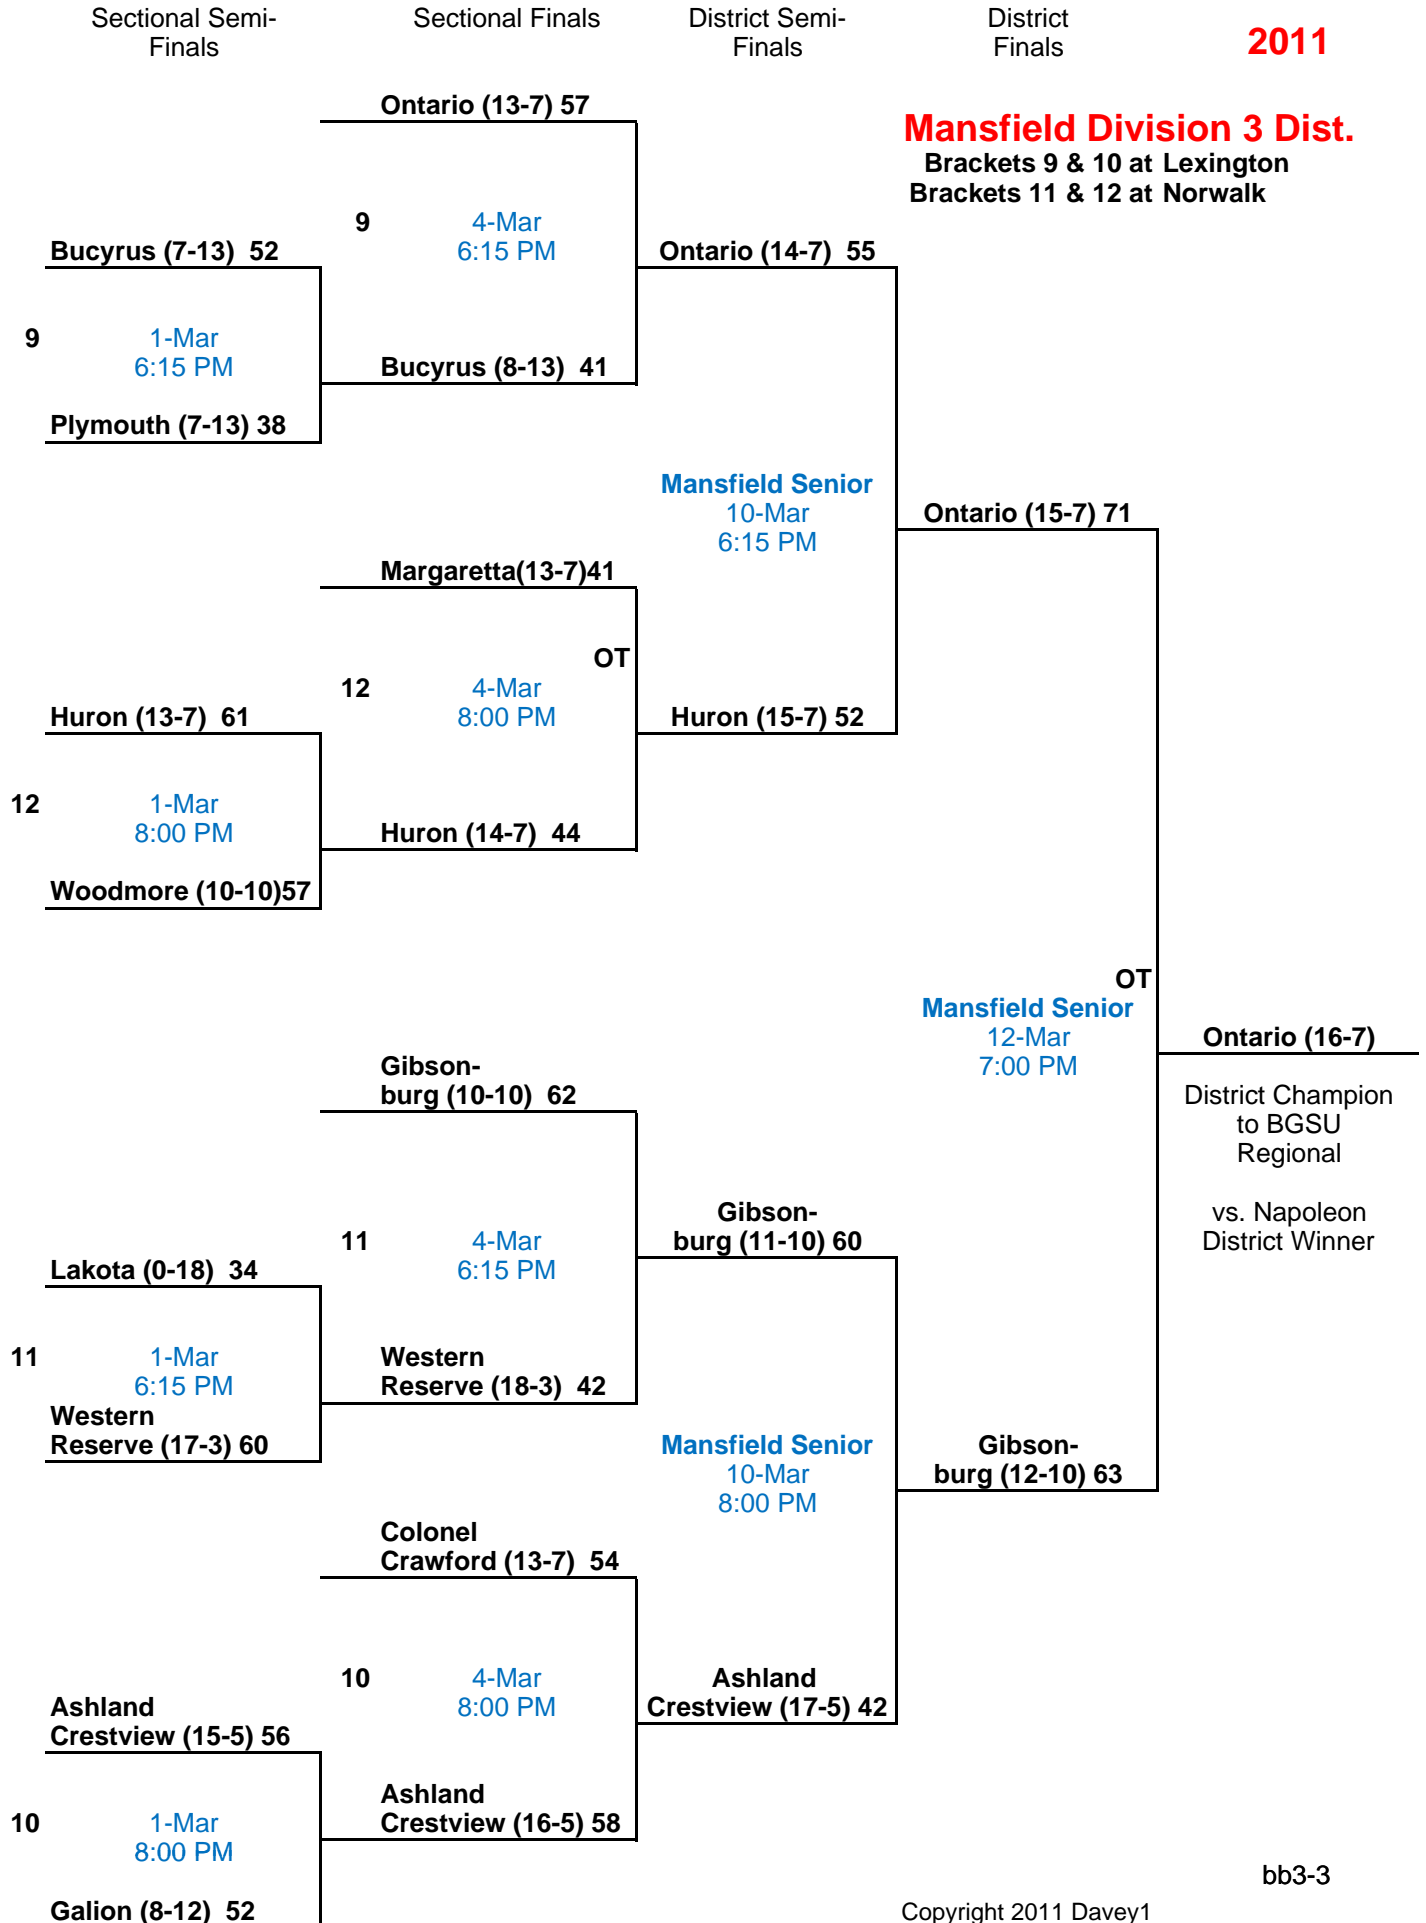

2011

Mansfield Division 3 Dist.
Brackets 9 & 10 at Lexington
Brackets 11 & 12 at Norwalk