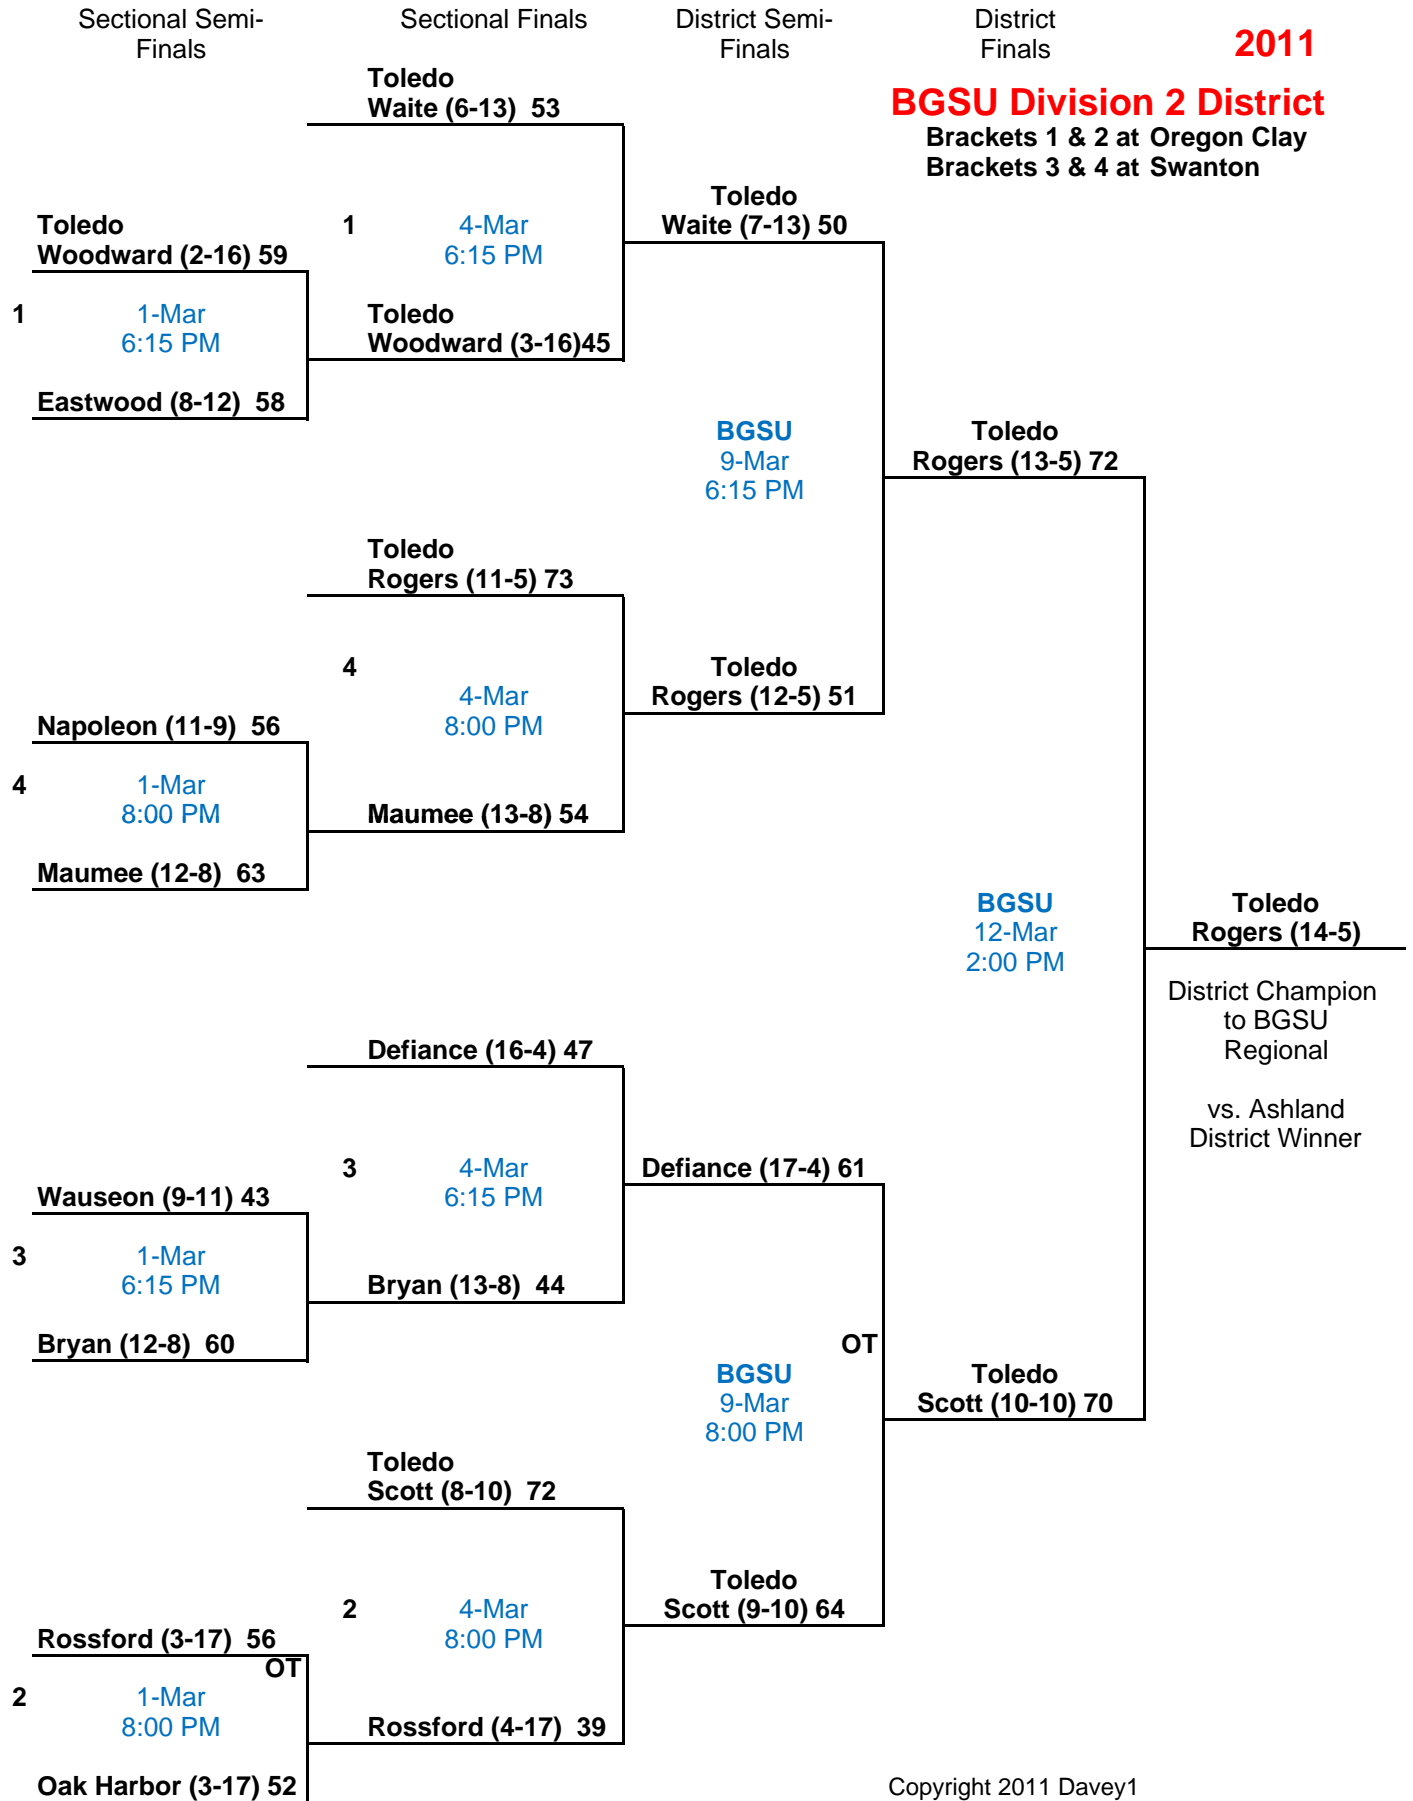

Sectional Semi-Finals

Sectional Finals

District Semi-Finals

District Finals

**BGSU Division 1 District**

Brackets 1 & 2 at Willard  
Brackets 3 & 4 at Liberty-Benton

Sectional Semi-Finals

Sectional Finals

District Semi-Finals

District Finals

2011

**Toledo Division 1 District**

Brackets 5 & 6 at Toledo Cent. Cath.  
Brackets 7 & 8 at Toledo Waite

2011

**BGSU Division 2 District**

Brackets 1 & 2 at Oregon Clay  
Brackets 3 & 4 at Swanton

2011

**ONU Division 2 District**  
 Brackets 9 & 10 at Lima Senior  
 Brackets 11 & 12 at Riverdale

2011

**Napoleon Division 3 Dist.**  
 Brackets 1 & 2 at Defiance  
 Brackets 3 & 4 at Toledo Whitmer

2011