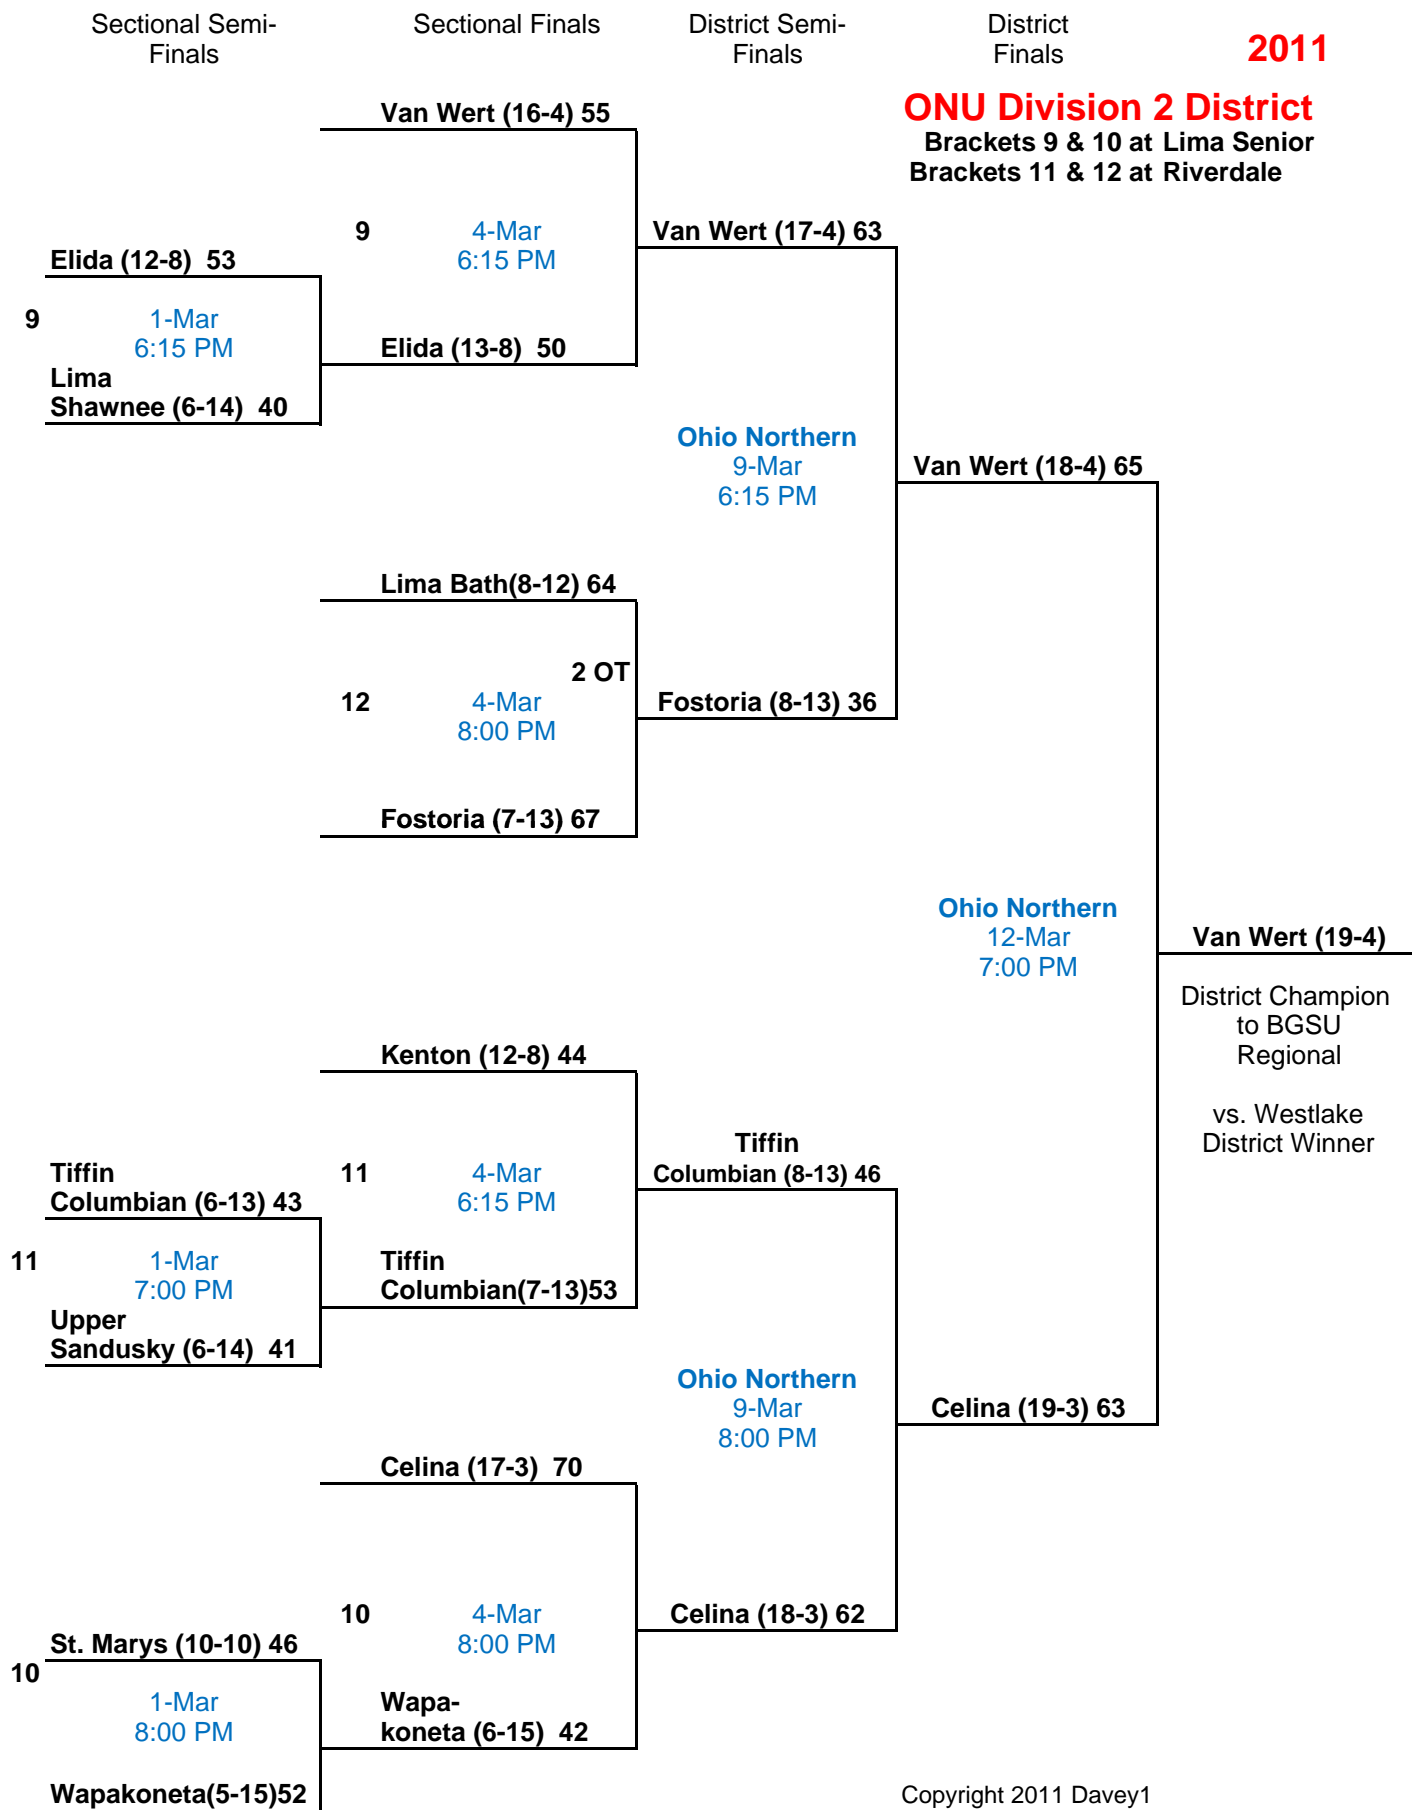

Sectional Semi-Finals

Sectional Finals

District Semi-Finals

District Finals

**BGSU Division 1 District**

Brackets 1 & 2 at Willard  
Brackets 3 & 4 at Liberty-Benton

Sectional Semi-Finals

Sectional Finals

District Semi-Finals

District Finals

2011

**Toledo Division 1 District**

Brackets 5 & 6 at Toledo Cent. Cath.  
Brackets 7 & 8 at Toledo Waite

2011

**BGSU Division 2 District**

Brackets 1 & 2 at Oregon Clay  
Brackets 3 & 4 at Swanton

2011

**ONU Division 2 District**  
 Brackets 9 & 10 at Lima Senior  
 Brackets 11 & 12 at Riverdale

2011

**Napoleon Division 3 Dist.**  
 Brackets 1 & 2 at Defiance  
 Brackets 3 & 4 at Toledo Whitmer

2011