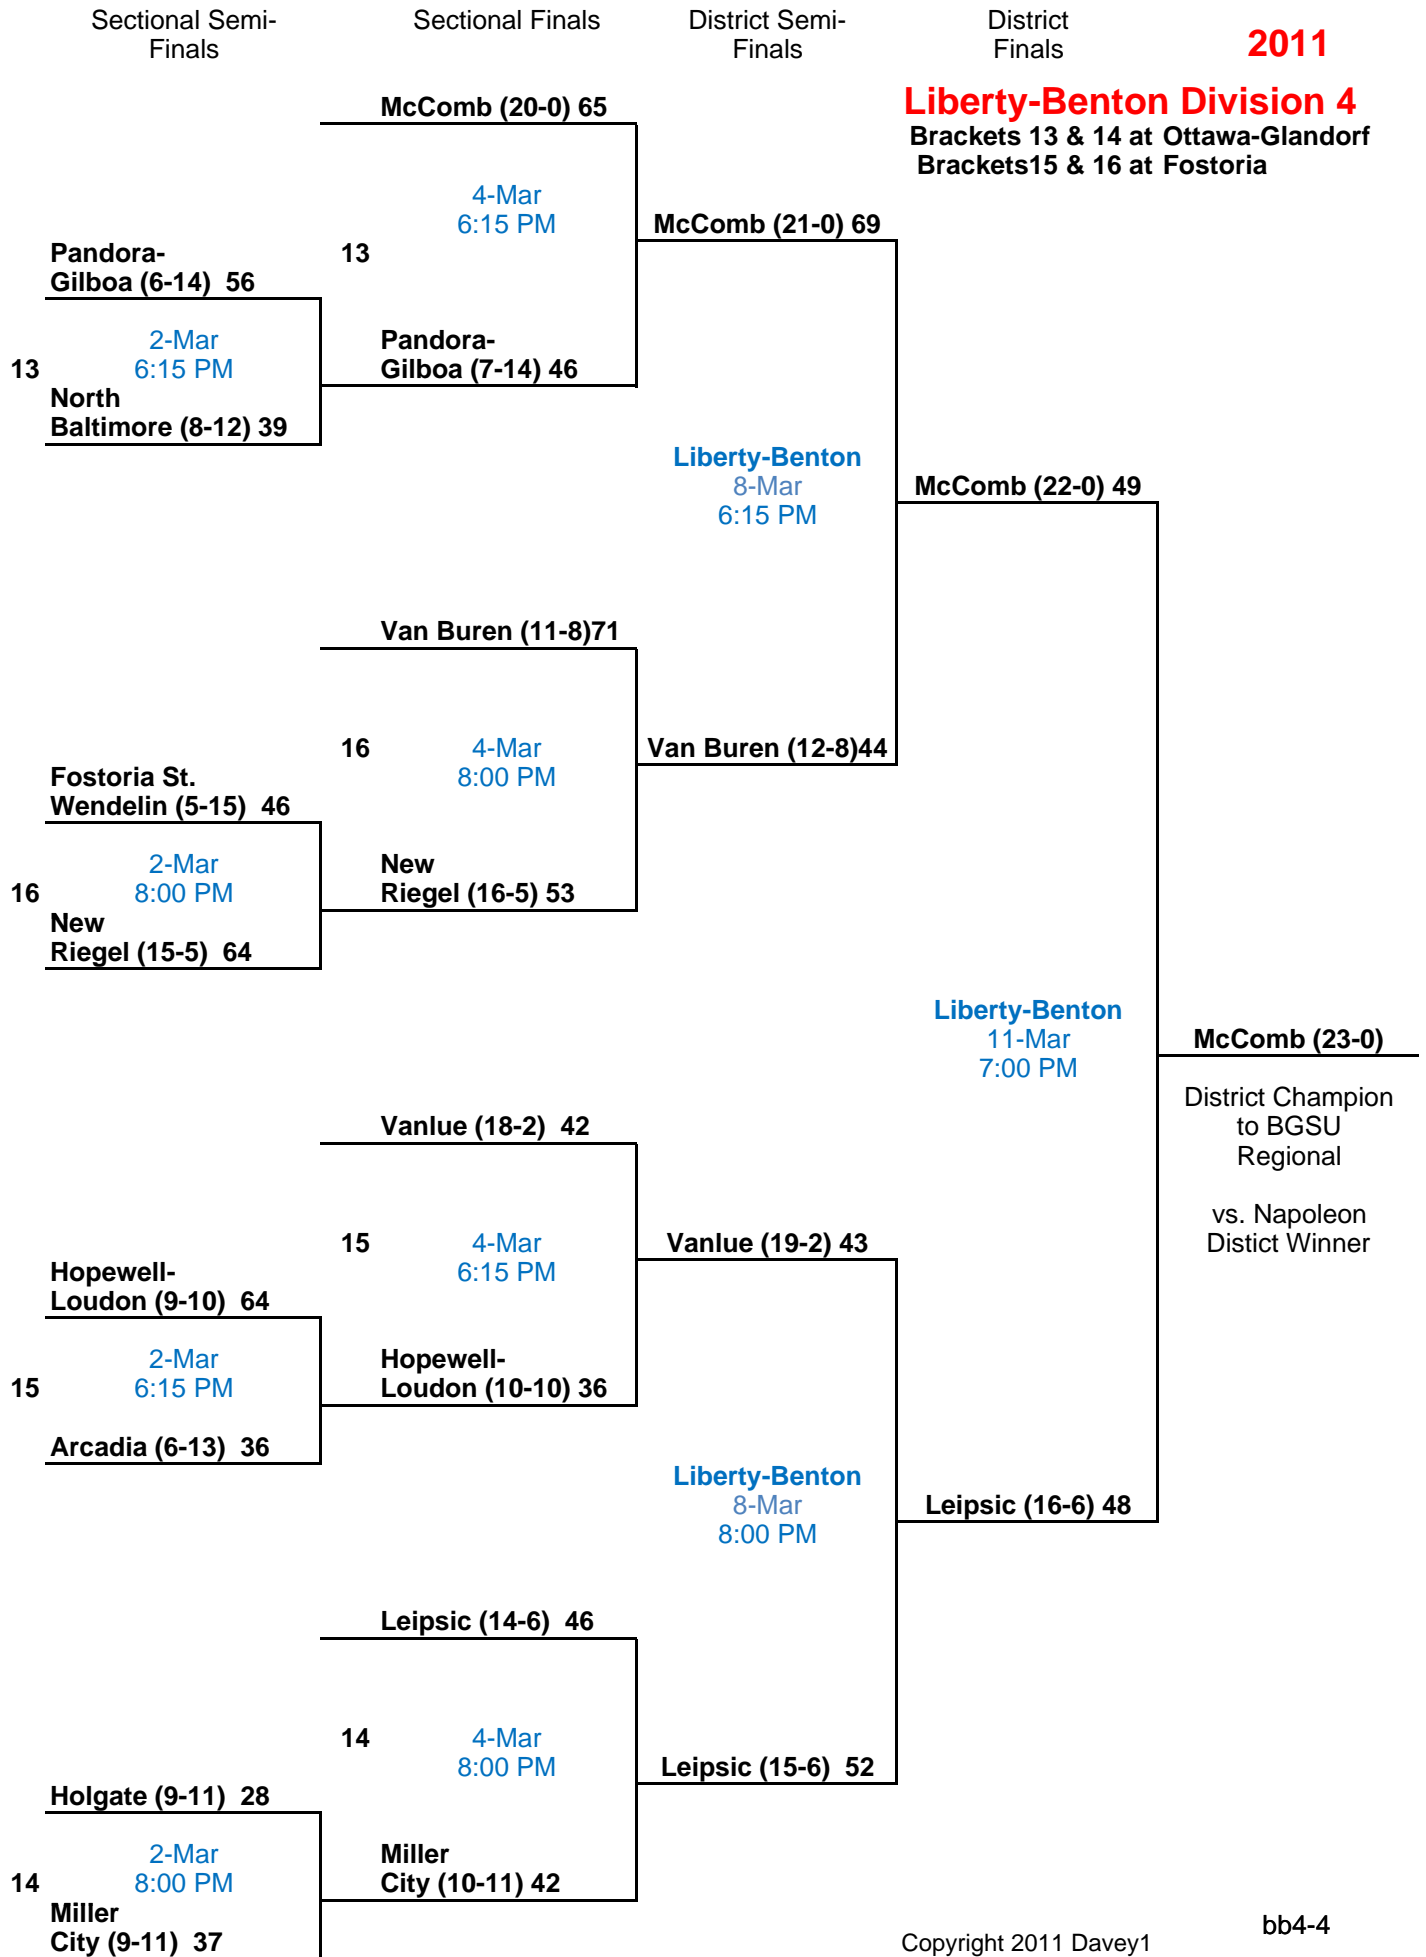

Sectional Semi-Finals

Sectional Finals

District Semi-Finals

District Finals

**BGSU Division 1 District**

Brackets 1 & 2 at Willard  
Brackets 3 & 4 at Liberty-Benton

Sectional Semi-Finals

Sectional Finals

2011

**ONU Division 2 District**  
 Brackets 9 & 10 at Lima Senior  
 Brackets 11 & 12 at Riverdale

2011

**Napoleon Division 3 Dist.**  
 Brackets 1 & 2 at Defiance  
 Brackets 3 & 4 at Toledo Whitmer

2011

Brackets 5 & 6 at Kenton  
Brackets 7 & 8 at Elida

2011

**Napoleon Division 4 Dist.**

Brackets 9 & 10 at Bryan  
Brackets 11 & 12 at Hicksville

2011

**Liberty-Benton Division 4**  
 Brackets 13 & 14 at Ottawa-Glandorf  
 Brackets 15 & 16 at Fostoria