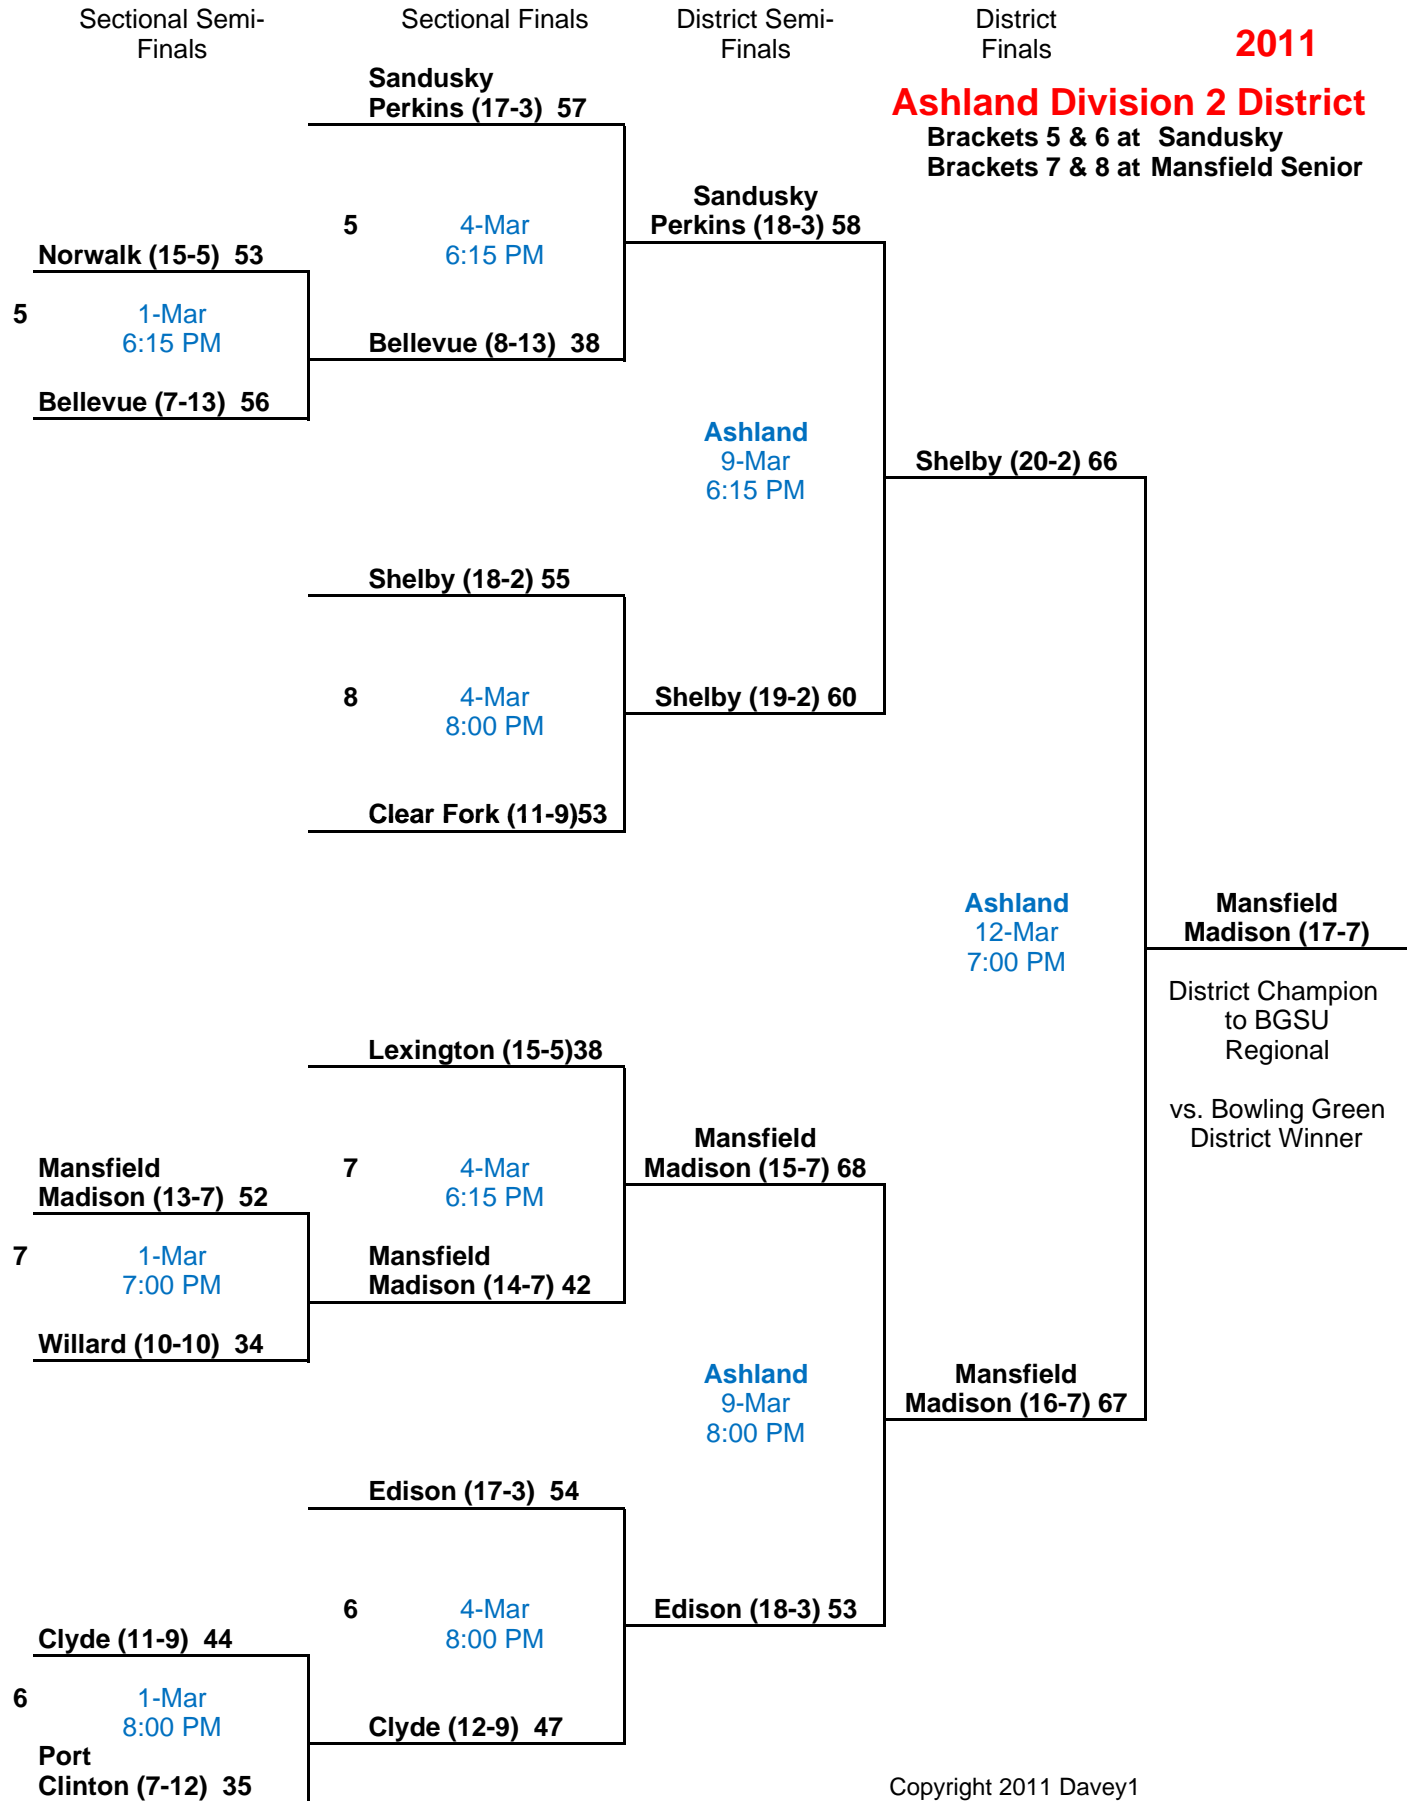

Sectional Semi-Finals

Sectional Finals

District Semi-Finals

District Finals

**BGSU Division 1 District**

Brackets 1 & 2 at Willard  
Brackets 3 & 4 at Liberty-Benton

Sectional Semi-Finals

Sectional Finals

District Semi-Finals

District Finals

2011

**Toledo Division 1 District**

Brackets 5 & 6 at Toledo Cent. Cath.  
Brackets 7 & 8 at Toledo Waite

2011

**BGSU Division 2 District**

Brackets 1 & 2 at Oregon Clay  
Brackets 3 & 4 at Swanton

2011

**ONU Division 2 District**  
 Brackets 9 & 10 at Lima Senior  
 Brackets 11 & 12 at Riverdale

2011

**Napoleon Division 3 Dist.**  
 Brackets 1 & 2 at Defiance  
 Brackets 3 & 4 at Toledo Whitmer

2011