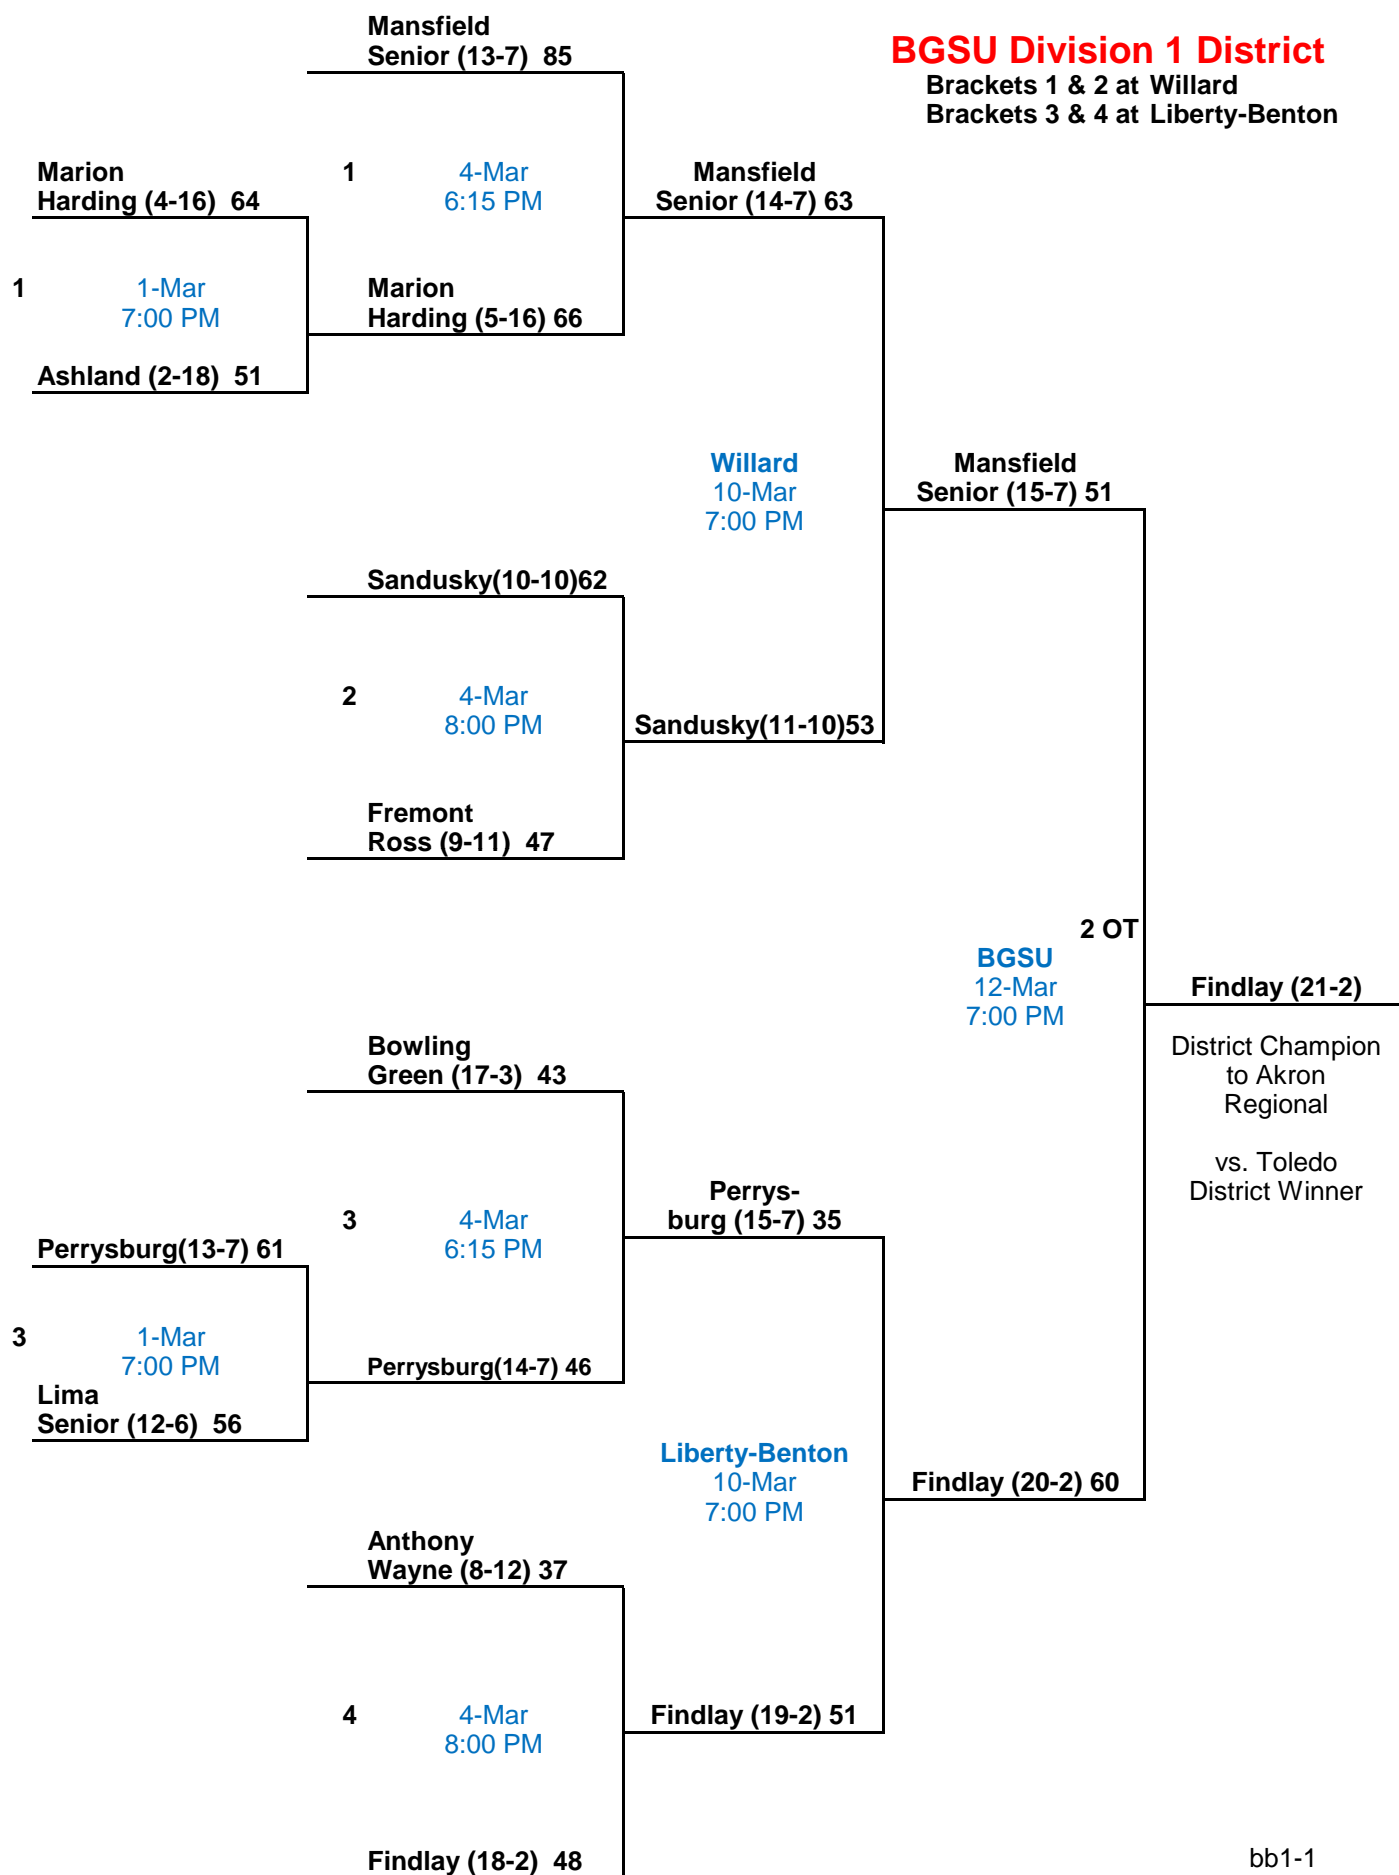

Sectional Semi-Finals

Sectional Finals

District Semi-Finals

District Finals

**BGSU Division 1 District**

Brackets 1 & 2 at Willard  
Brackets 3 & 4 at Liberty-Benton

Sectional Semi-Finals

Sectional Finals

District Semi-Finals

District Finals

2011

**Toledo Division 1 District**

Brackets 5 & 6 at Toledo Cent. Cath.  
Brackets 7 & 8 at Toledo Waite

2011

**BGSU Division 2 District**

Brackets 1 & 2 at Oregon Clay  
Brackets 3 & 4 at Swanton

2011

**ONU Division 2 District**  
 Brackets 9 & 10 at Lima Senior  
 Brackets 11 & 12 at Riverdale

2011

**Napoleon Division 3 Dist.**  
 Brackets 1 & 2 at Defiance  
 Brackets 3 & 4 at Toledo Whitmer

2011

Brackets 5 & 6 at Kenton  
Brackets 7 & 8 at Elida

2011

**Napoleon Division 4 Dist.**

Brackets 9 & 10 at Bryan  
Brackets 11 & 12 at Hicksville

2011

**Liberty-Benton Division 4**  
 Brackets 13 & 14 at Ottawa-Glandorf  
 Brackets 15 & 16 at Fostoria