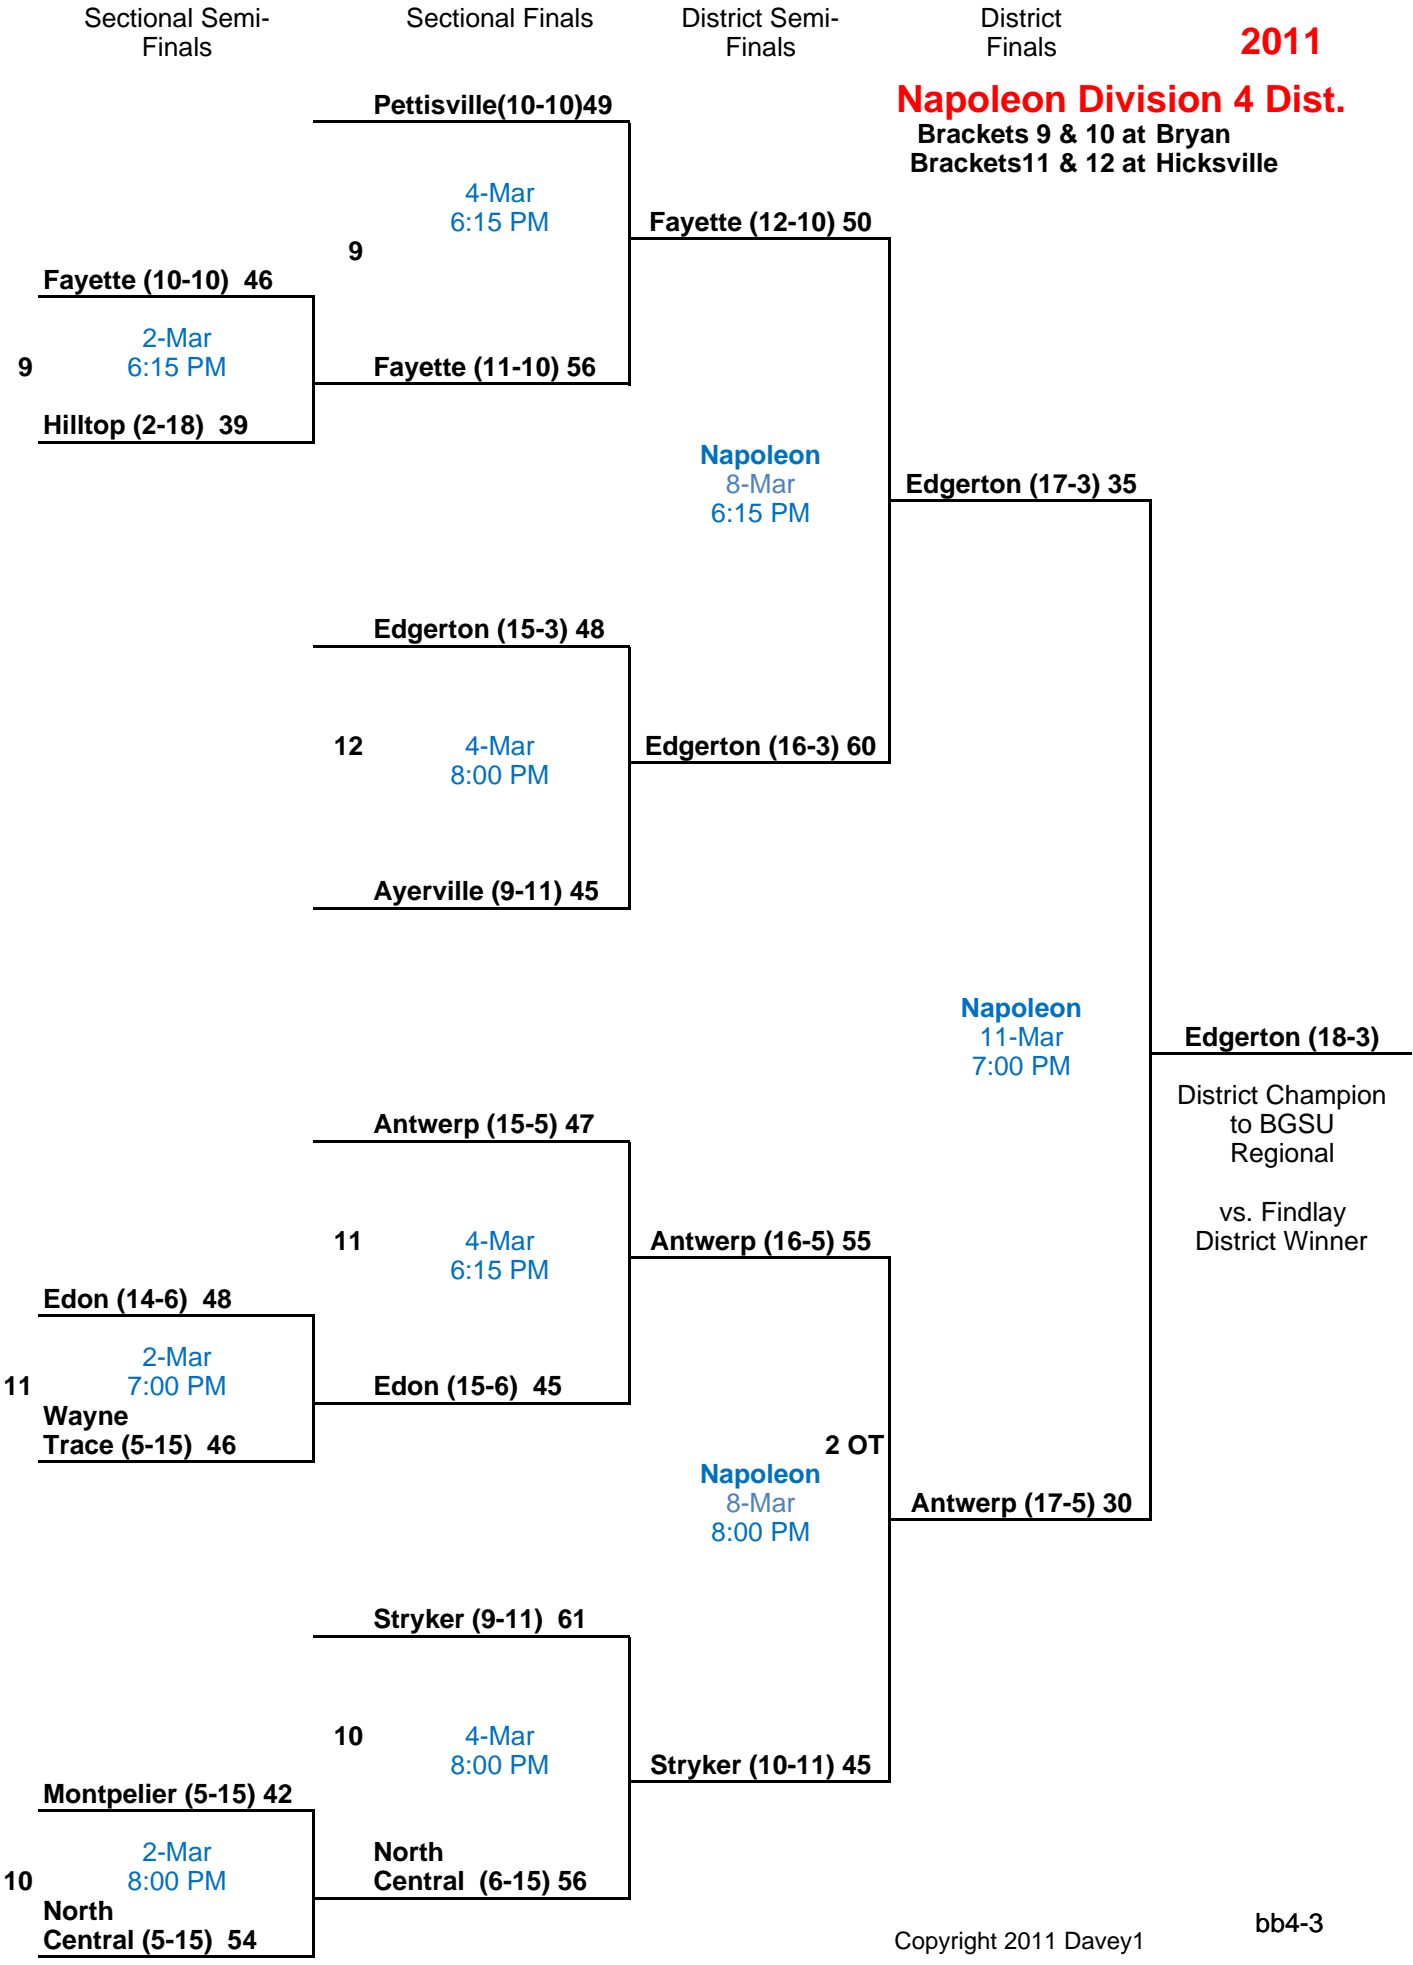

Sectional Semi-Finals

Sectional Finals

District Semi-Finals

District Finals

**BGSU Division 1 District**

Brackets 1 & 2 at Willard  
Brackets 3 & 4 at Liberty-Benton

Sectional Semi-Finals

Sectional Finals

2011

**ONU Division 2 District**  
 Brackets 9 & 10 at Lima Senior  
 Brackets 11 & 12 at Riverdale

2011

**Napoleon Division 3 Dist.**  
 Brackets 1 & 2 at Defiance  
 Brackets 3 & 4 at Toledo Whitmer

2011

2011

**Mansfield Division 3 Dist.**  
 Brackets 9 & 10 at Lexington  
 Brackets 11 & 12 at Norwalk

2011

**Wapakoneta Division 4**

Brackets 1 & 2 at Coldwater  
Brackets 3 & 4 at Van Wert

2011

**Lima Sr. Division 4 District**

Brackets 5 & 6 at Kenton  
Brackets 7 & 8 at Elida

2011

**Napoleon Division 4 Dist.**

Brackets 9 & 10 at Bryan  
Brackets 11 & 12 at Hicksville

2011

**Liberty-Benton Division 4**  
 Brackets 13 & 14 at Ottawa-Glandorf  
 Brackets 15 & 16 at Fostoria