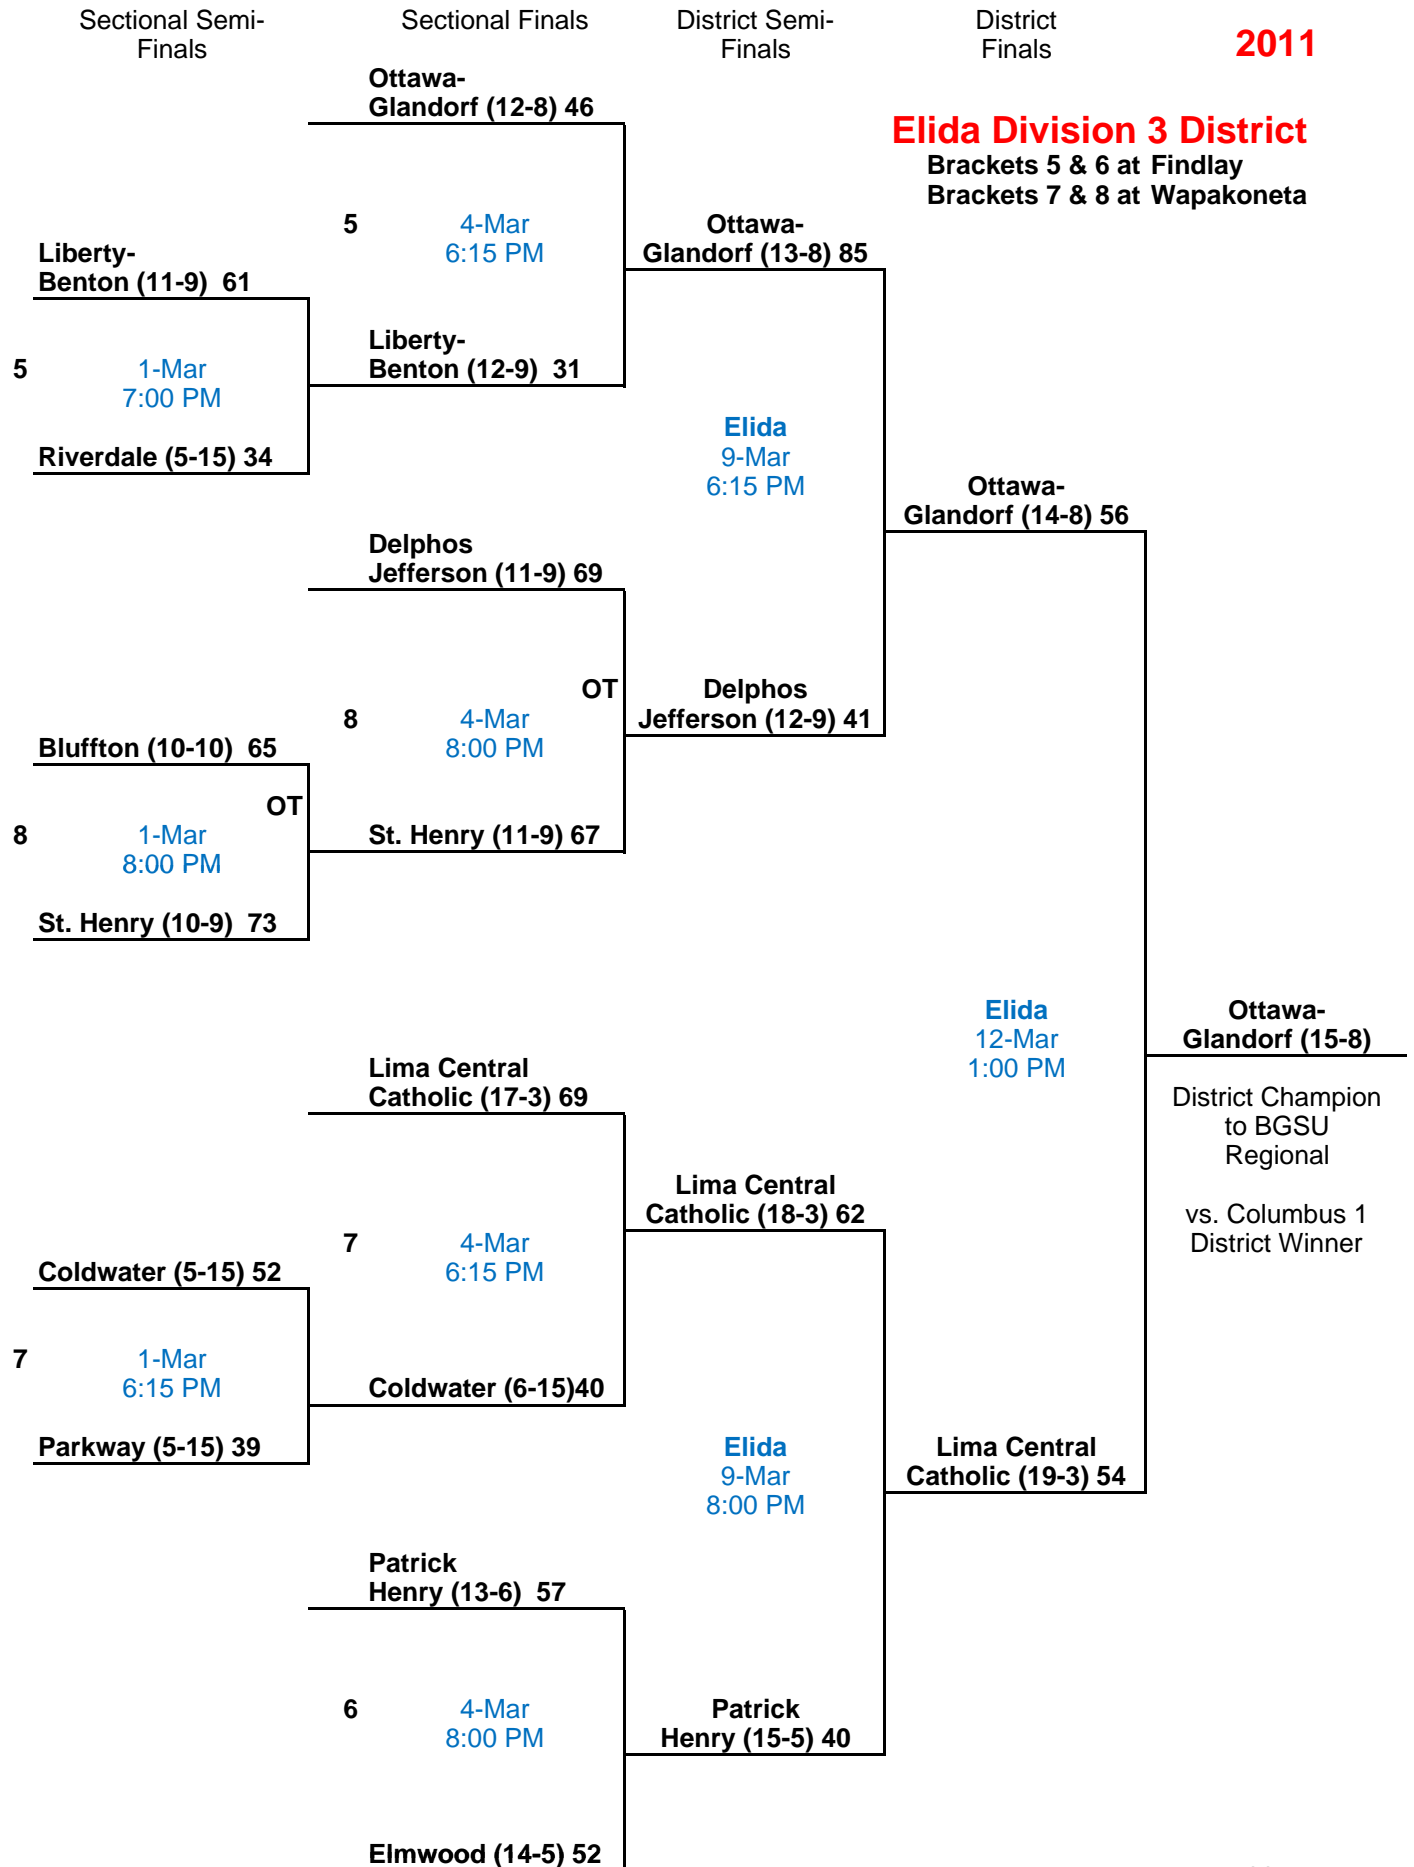

Sectional Semi-Finals

Sectional Finals

District Semi-Finals

District Finals

**BGSU Division 1 District**

Brackets 1 & 2 at Willard  
Brackets 3 & 4 at Liberty-Benton

Sectional Semi-Finals

Sectional Finals

2011

**ONU Division 2 District**  
 Brackets 9 & 10 at Lima Senior  
 Brackets 11 & 12 at Riverdale

2011

**Napoleon Division 3 Dist.**  
 Brackets 1 & 2 at Defiance  
 Brackets 3 & 4 at Toledo Whitmer

2011