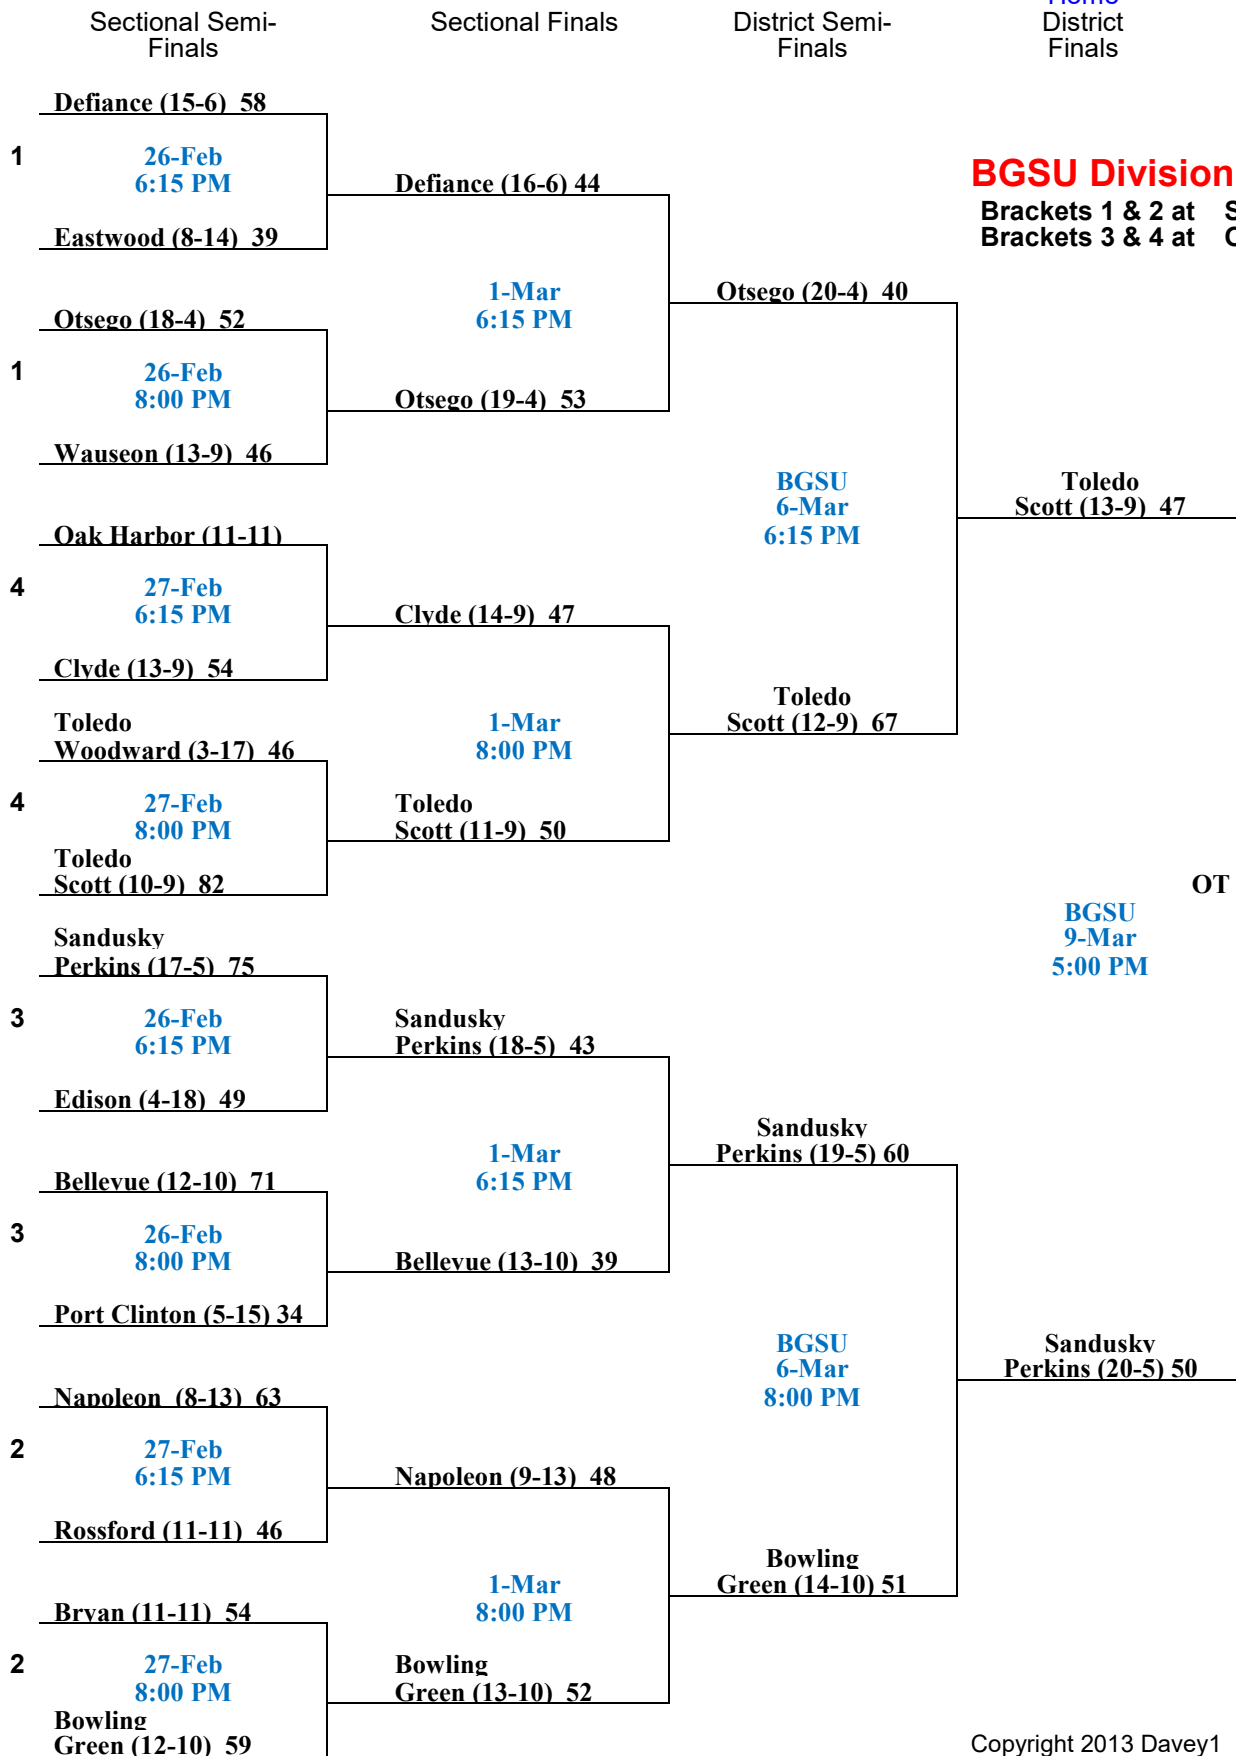

Home  
District  
Finals

**2013**

**BGSU Division 2 District**

Brackets 1 & 2 at Swanton  
Brackets 3 & 4 at Oregon Clay

2013

ONU Division 2 District

Brackets 5 & 6 at Lima Senior  
Brackets 7 & 8 at Bucyrus